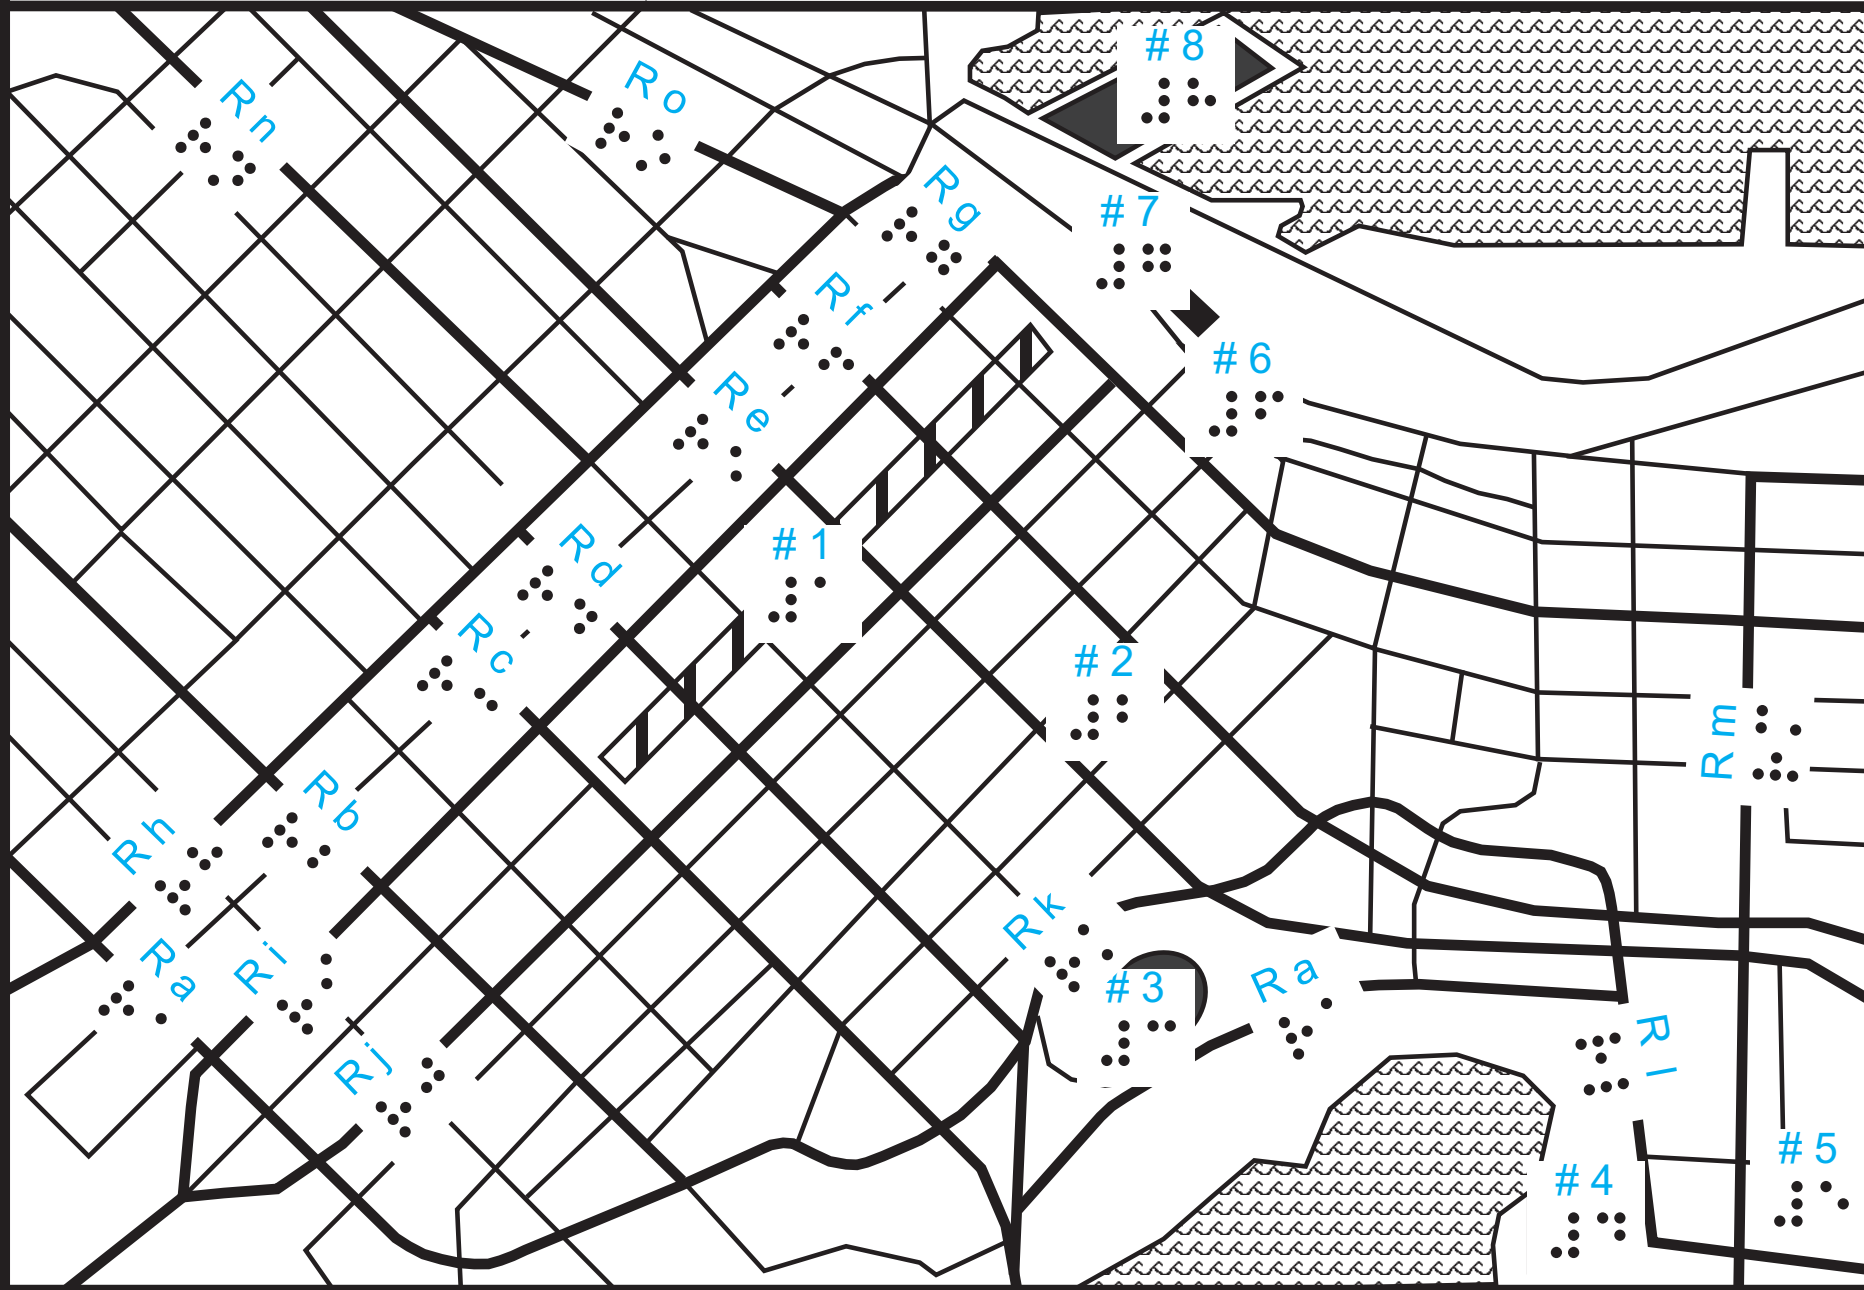

Vancouver

250 M

North

Legend for Roads

R a

Pacific

R b

Davie

R l Quebec

R m Main

R n Robson

R o Pender

Legend for Points of Interest

1 Granville Mall

2 Queen Elizabeth Theatre

3 B.C. Place Stadium

4 Science World

5 Pacific Central Station

6 Gastown Steam Clock

7 Waterfront Centre

8 Canada Place