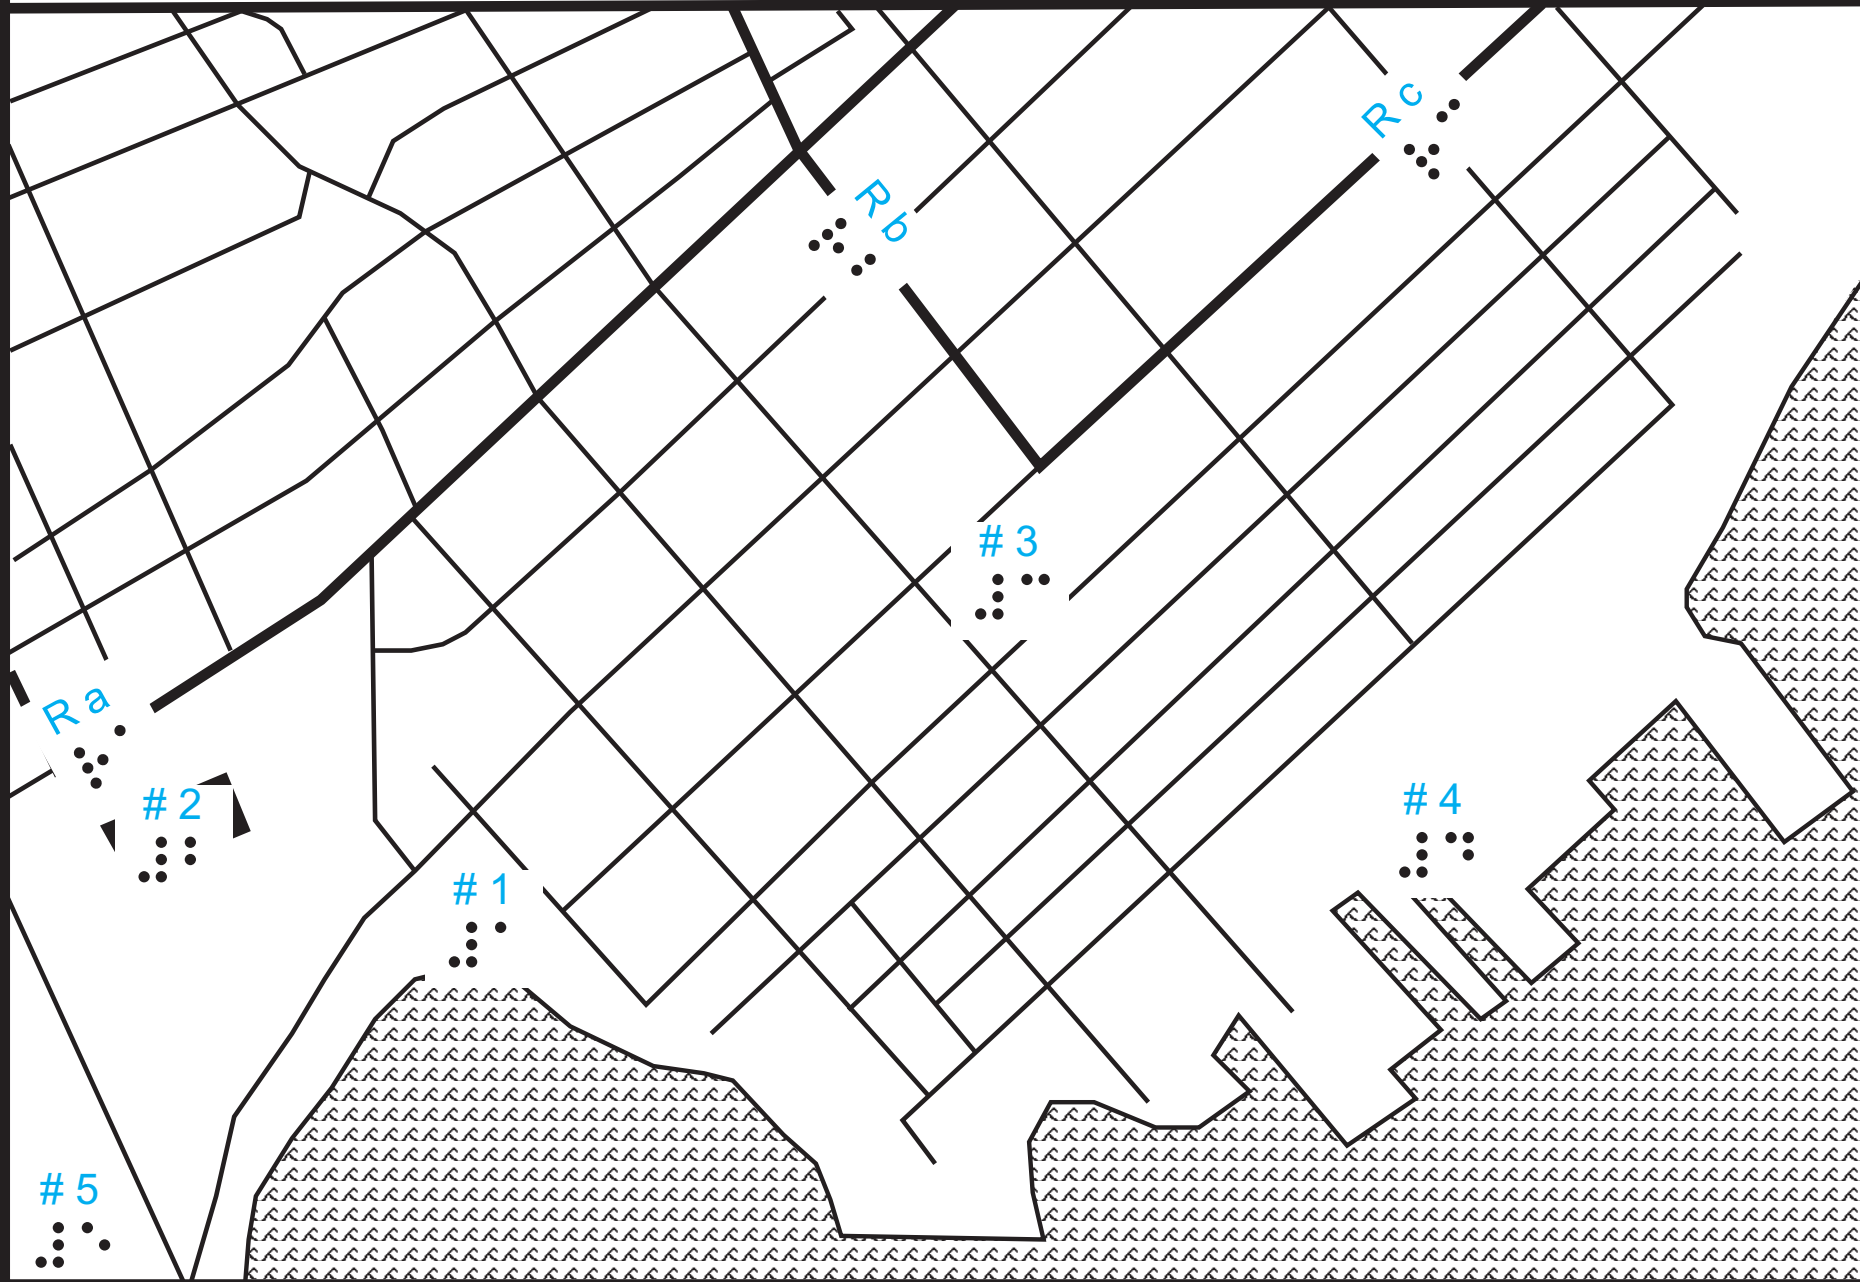

Charlottetown

100 M

North

Legend for Tactile Core / Tourist Maps

The following Tactile Map has been drawn with the aid of a legend using identifiers for all main roads, highways, and points of interest. To keep Braille and type to a minimum in size, identifiers beginning with the letter “R” are used for main roads and highways followed by sequential letters. The # sign followed by sequential numbers will identify points of interest.

1 Beaconsfield Historic House

. 1 2 3 4 5 6 7 8 9 10 11 12 13 14 15 16 17 18 19 20 21 22 23 24 25 26 27 28 29 30 31 32 33 34 35 36 37 38 39 40 41 42 43 44 45 46 47 48 49 50 51 52 53 54 55 56 57 58 59 60 61 62 63 64 65 66 67 68 69 70 71 72 73 74 75 76 77 78 79 80 81 82 83 84 85 86 87 88 89 90 91 92 93 94 95 96 97 98 99 100

2 Fanningbank

. 1 2 3 4 5 6 7 8 9 10 11 12 13 14 15 16 17 18 19 20 21 22 23 24 25 26 27 28 29 30 31 32 33 34 35 36 37 38 39 40 41 42 43 44 45 46 47 48 49 50 51 52 53 54 55 56 57 58 59 60 61 62 63 64 65 66 67 68 69 70 71 72 73 74 75 76 77 78 79 80 81 82 83 84 85 86 87 88 89 90 91 92 93 94 95 96 97 98 99 100

5 Victoria Park

. 1 2 3 4 5 6 7 8 9 10 11 12 13 14 15 16 17 18 19 20 21 22 23 24 25 26 27 28 29 30 31 32 33 34 35 36 37 38 39 40 41 42 43 44 45 46 47 48 49 50 51 52 53 54 55 56 57 58 59 60 61 62 63 64 65 66 67 68 69 70 71 72 73 74 75 76 77 78 79 80 81 82 83 84 85 86 87 88 89 90 91 92 93 94 95 96 97 98 99 100