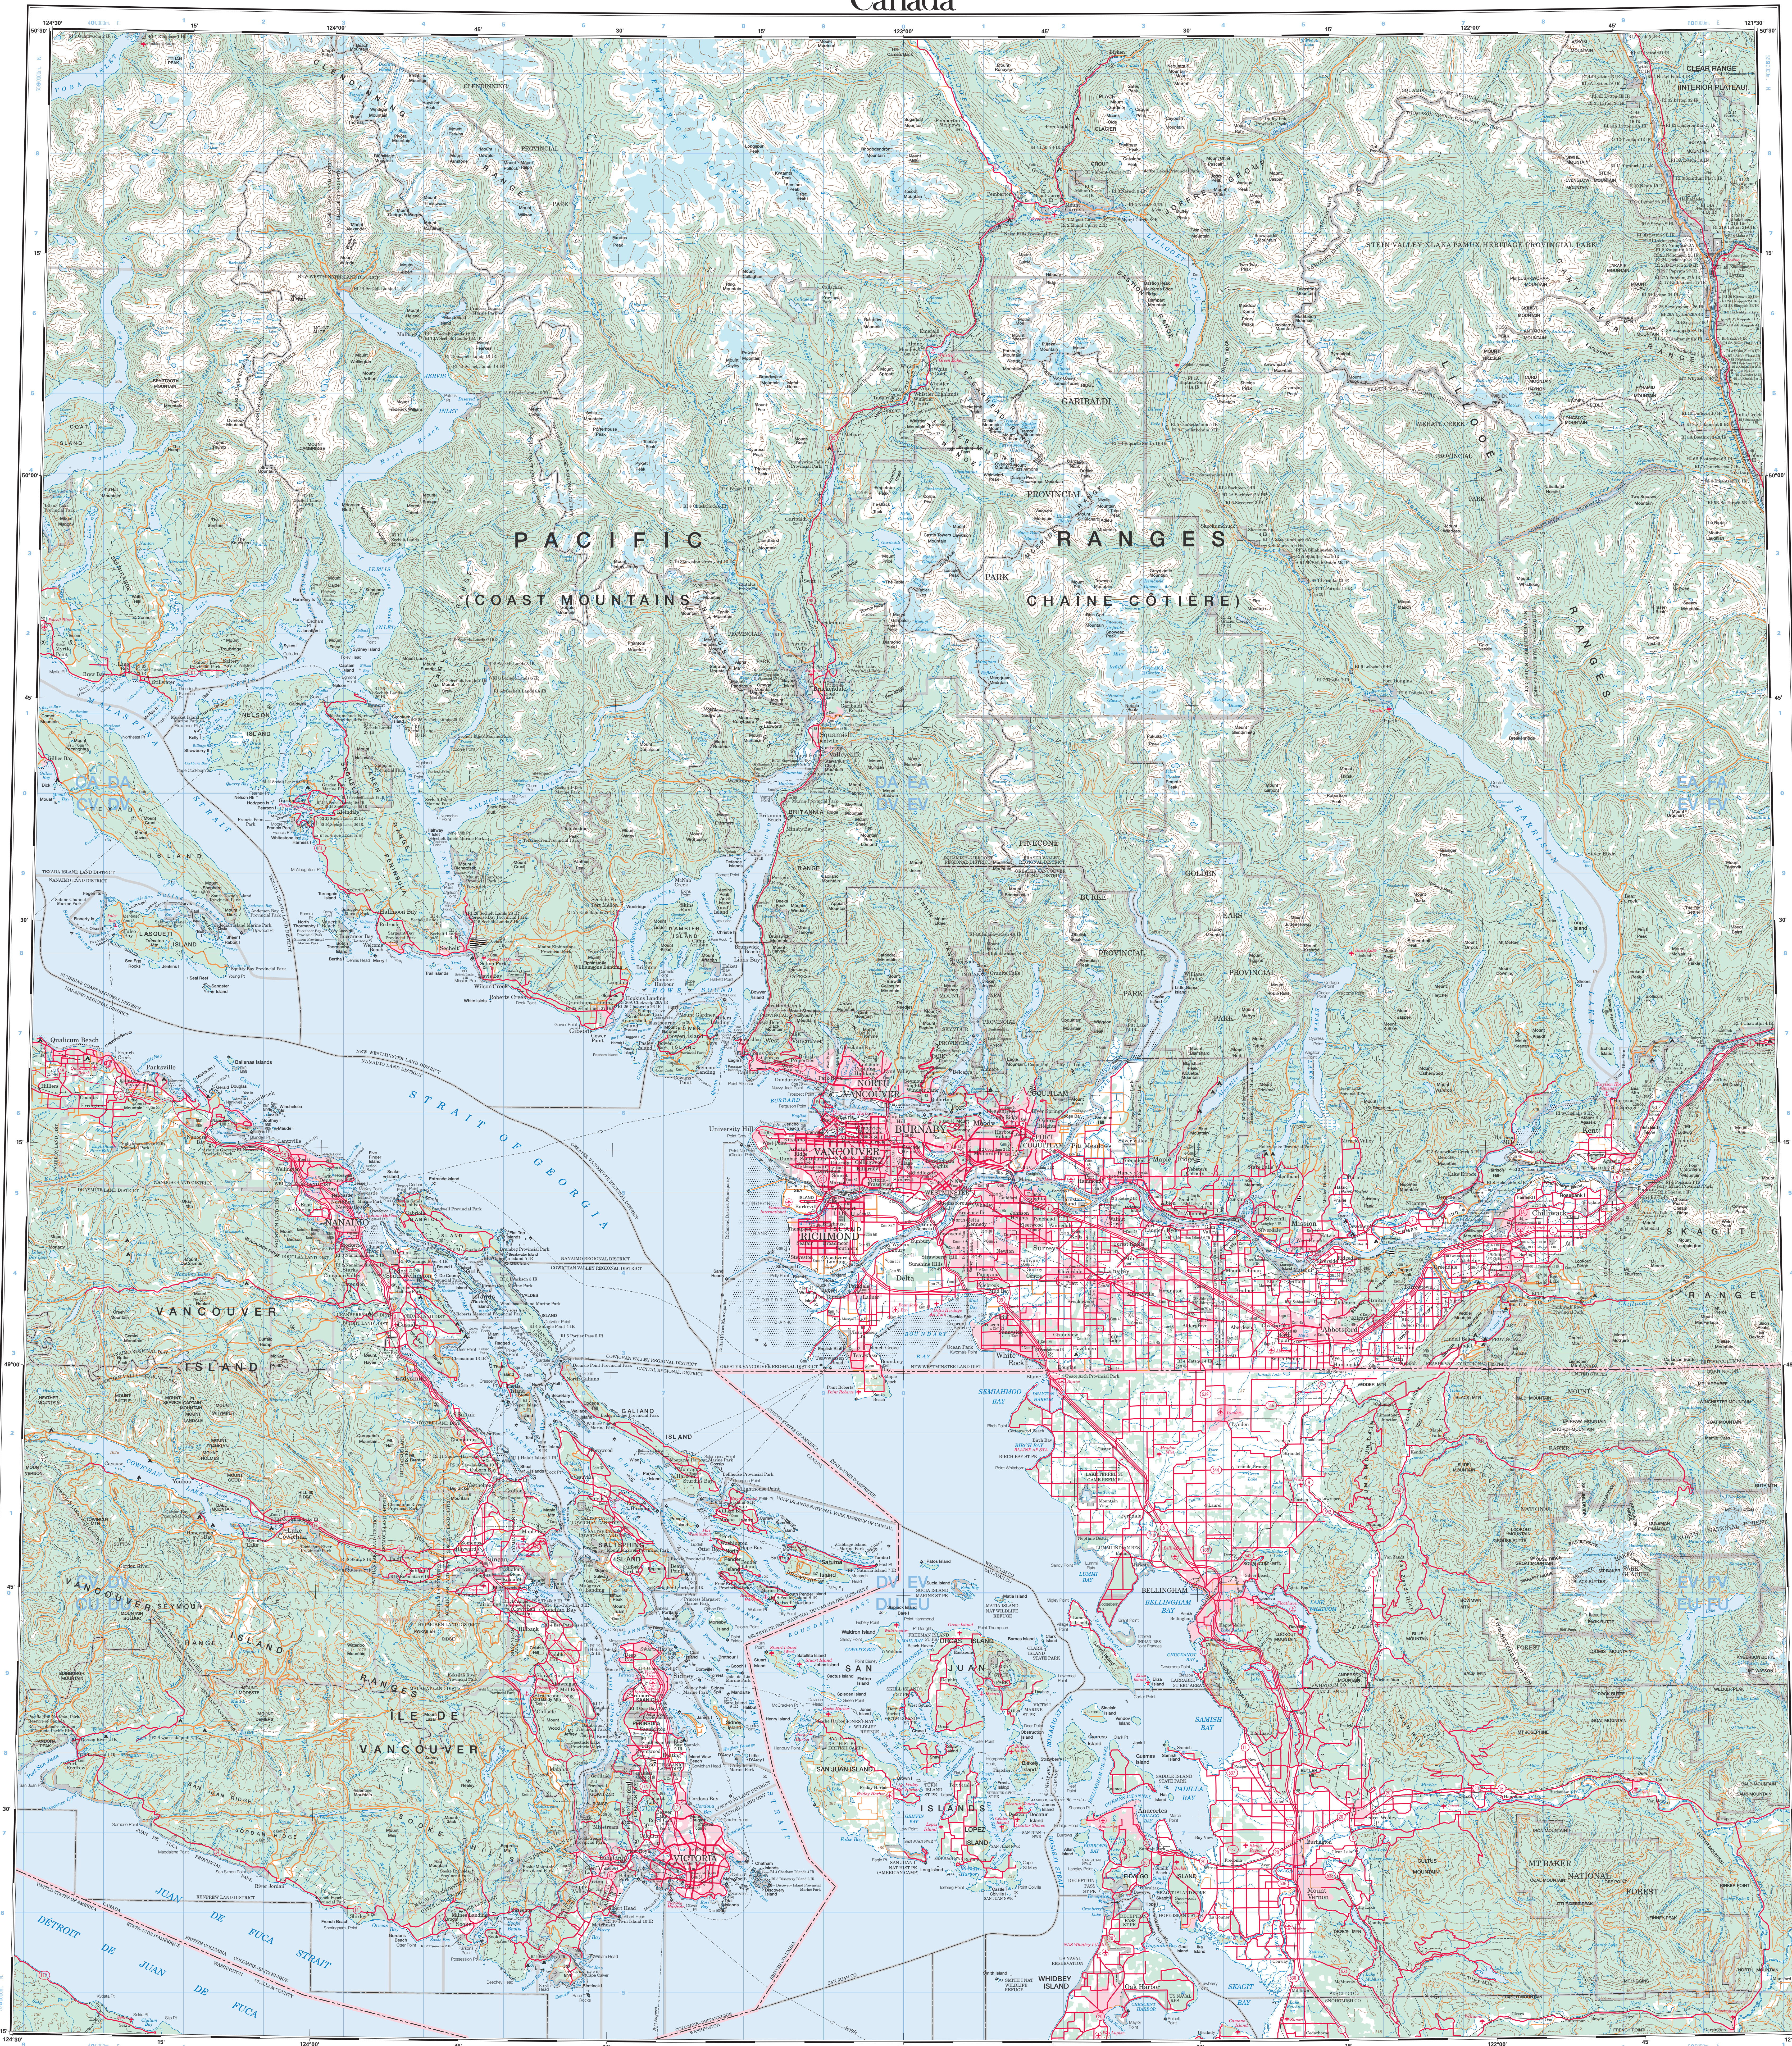

Map scale information: 1:250,000

100 THOUSAND METRE / 100 000 MÈTRES

Scale conversion table for meters and feet.

Vertical scale information: 1:250,000

Vertical scale information: 1:250,000

Vertical scale information: 1:250,000

Vertical scale information: 1:250,000

Vertical scale information: 1:250,000

Map title: VANCOUVER 2010 OLYMPIC AND PARALYMPIC WINTER GAMES REGION / RÉGION DES JEUX OLYMPIQUES ET PARALYMPIQUES D'HIVER DE 2010 À VANCOUVER. Includes scale bars, legends, and source information.