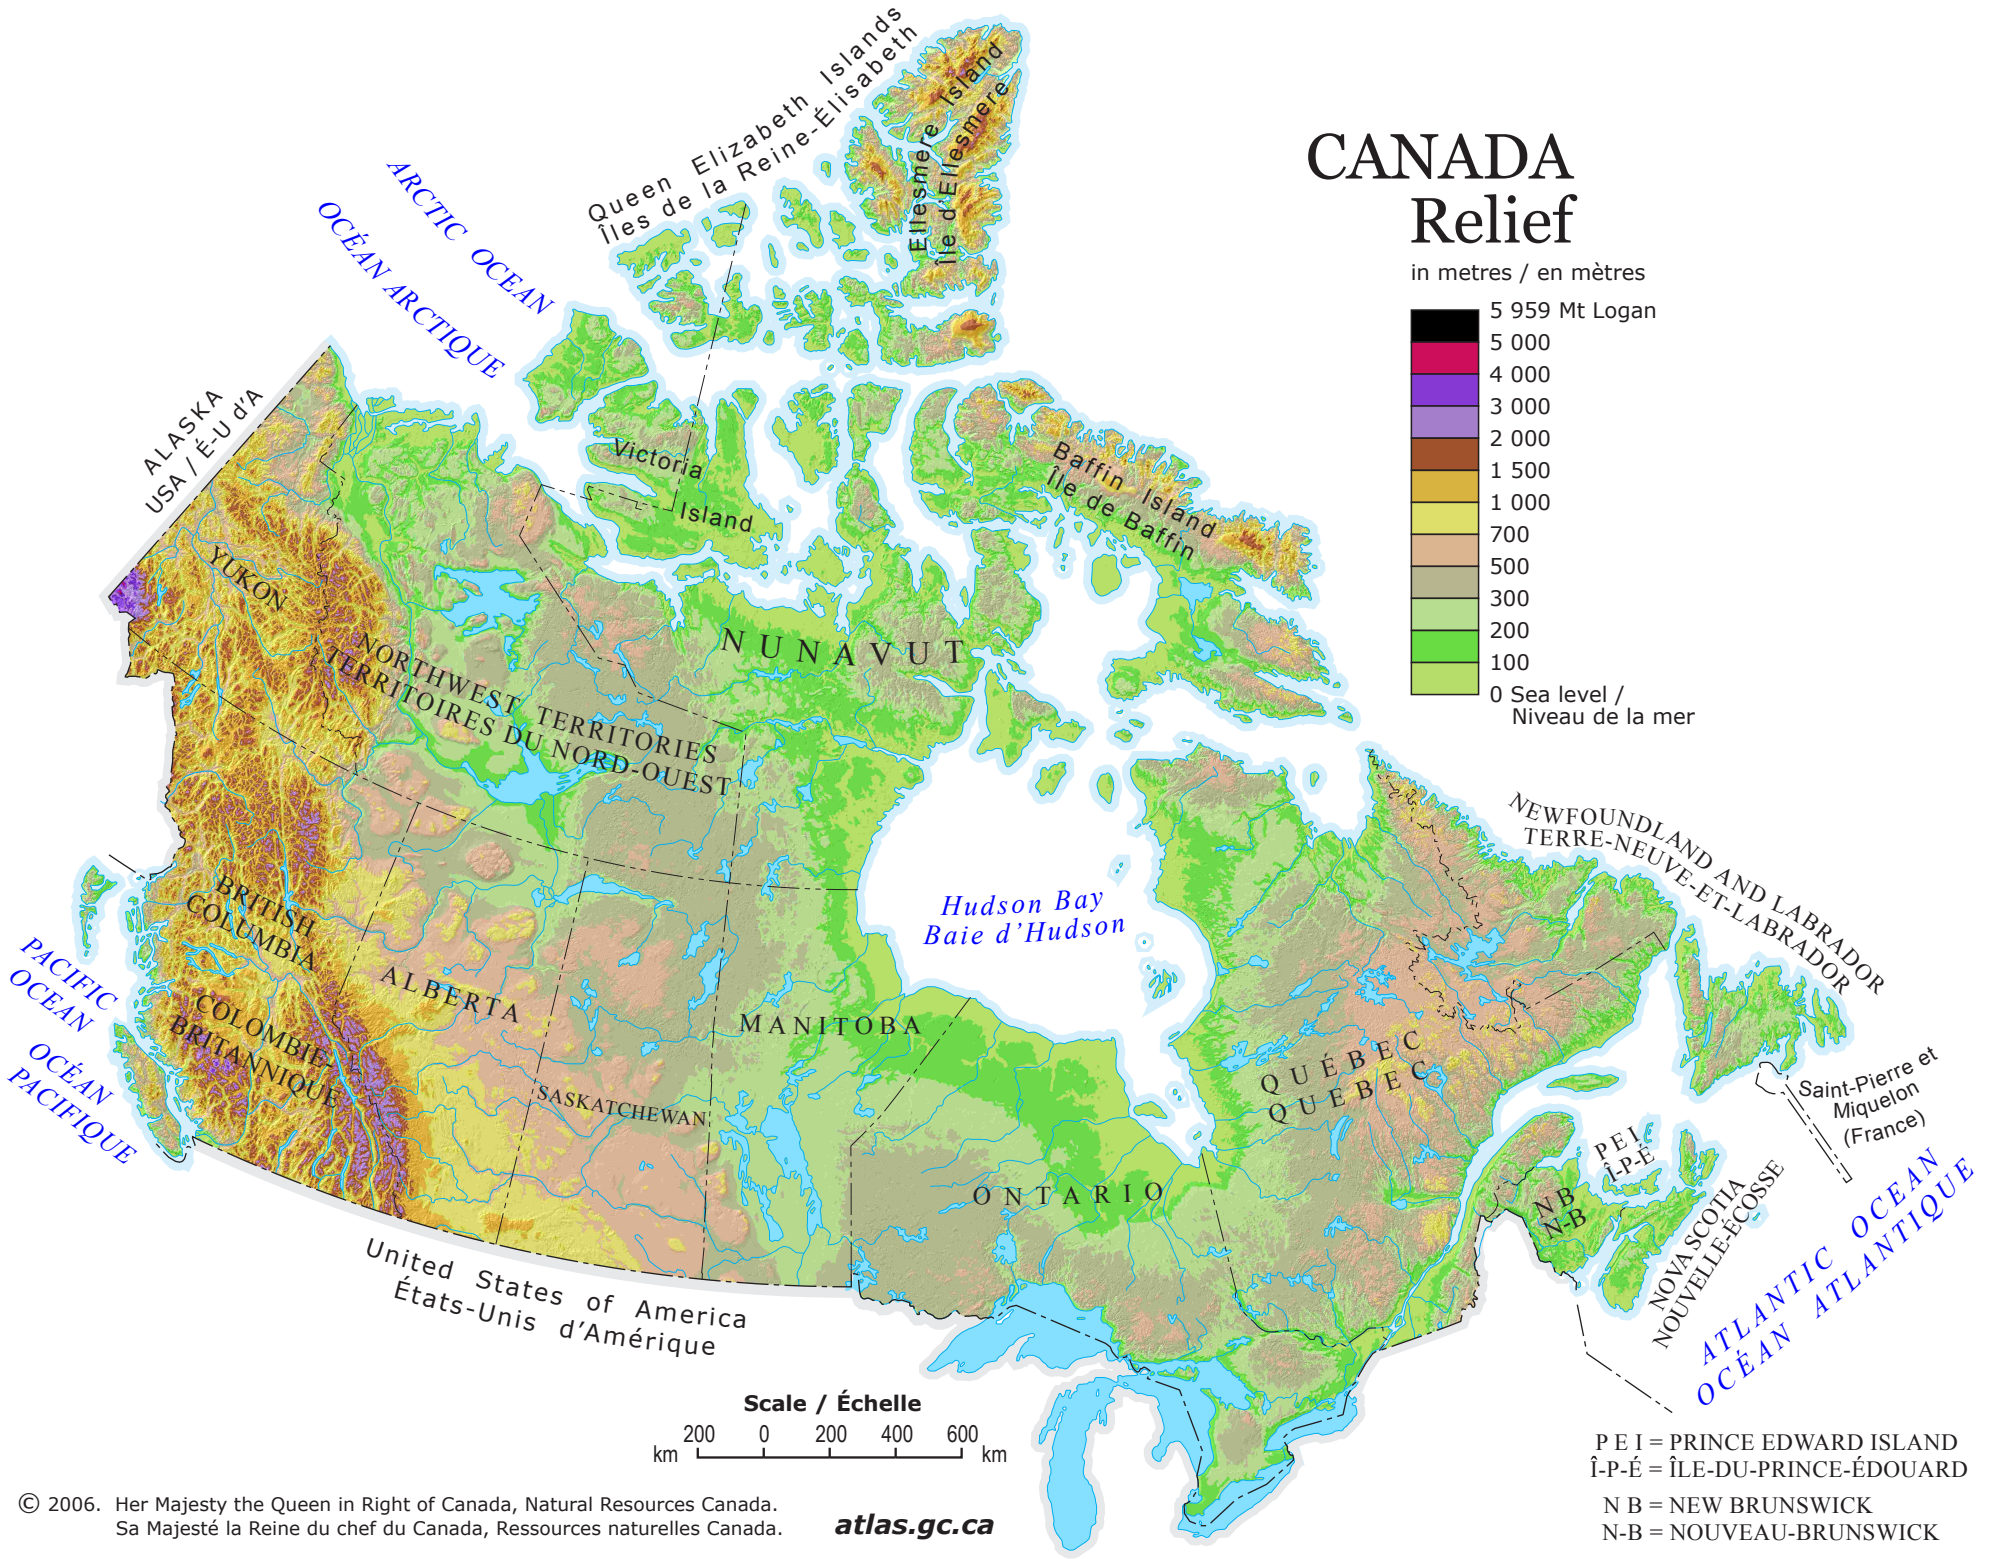

CANADA Relief

in metres / en mètres

Scale / Échelle

PE I = PRINCE EDWARD ISLAND
 Î-P-É = ÎLE-DU-PRINCE-ÉDOUARD
 NB = NEW BRUNSWICK
 N-B = NOUVEAU-BRUNSWICK