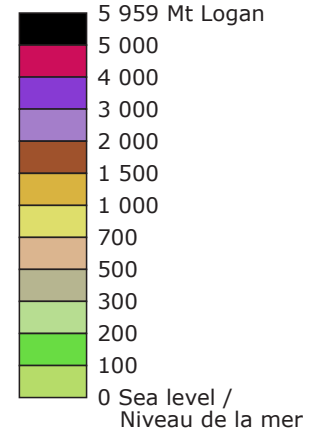

CANADA Relief

in metres / en mètres

Scale / Échelle

PE I = PRINCE EDWARD ISLAND
 Î-P-É = ÎLE-DU-PRINCE-ÉDOUARD
 NB = NEW BRUNSWICK
 N-B = NOUVEAU-BRUNSWICK