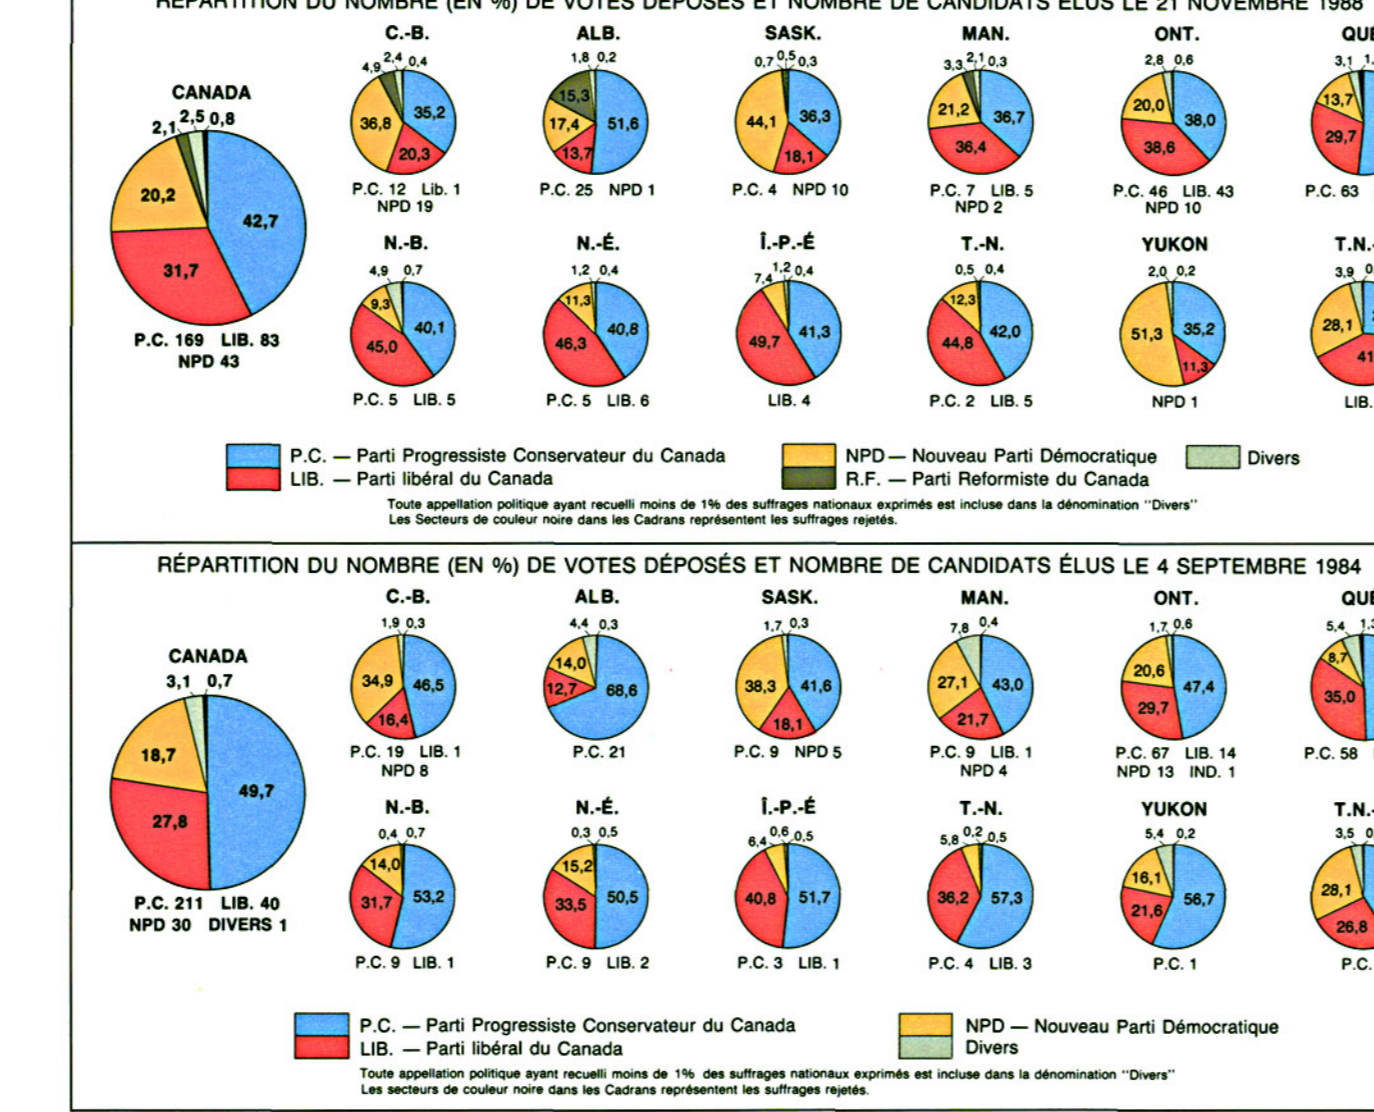

LE 34e PARLEMENT DU CANADA

LA SOUVERAINE SA MAJESTÉ LA REINE ELISABETH II LE GOUVERNEUR GÉNÉRAL SON EXCELLENCE LA TRÈS HONORABLE JEANNE SAUVÉ C.P., C.C., C.M.M., C.D.

LE SÉNAT

Table listing Senators and Members of Parliament by province/territory, including names and party affiliations.

Main table of election results for the 34th Parliament, listing candidates, parties, and vote counts for various constituencies.

Canada LE 34e PARLEMENT Établi par le Service d'information de l'Atlas national, Division des services de géographie, Centre canadien de cartographie, Énergie, Mines et Ressources Canada. Imprimé en 1990.

RÉSULTATS DE LA 34e ÉLECTION FÉDÉRALE LE 21 NOVEMBRE 1988

Table listing Members of Parliament by province/territory, including names and party affiliations.

Table listing candidates and party affiliations for various constituencies.

Table listing candidates and party affiliations for various constituencies.

Table listing candidates and party affiliations for various constituencies.