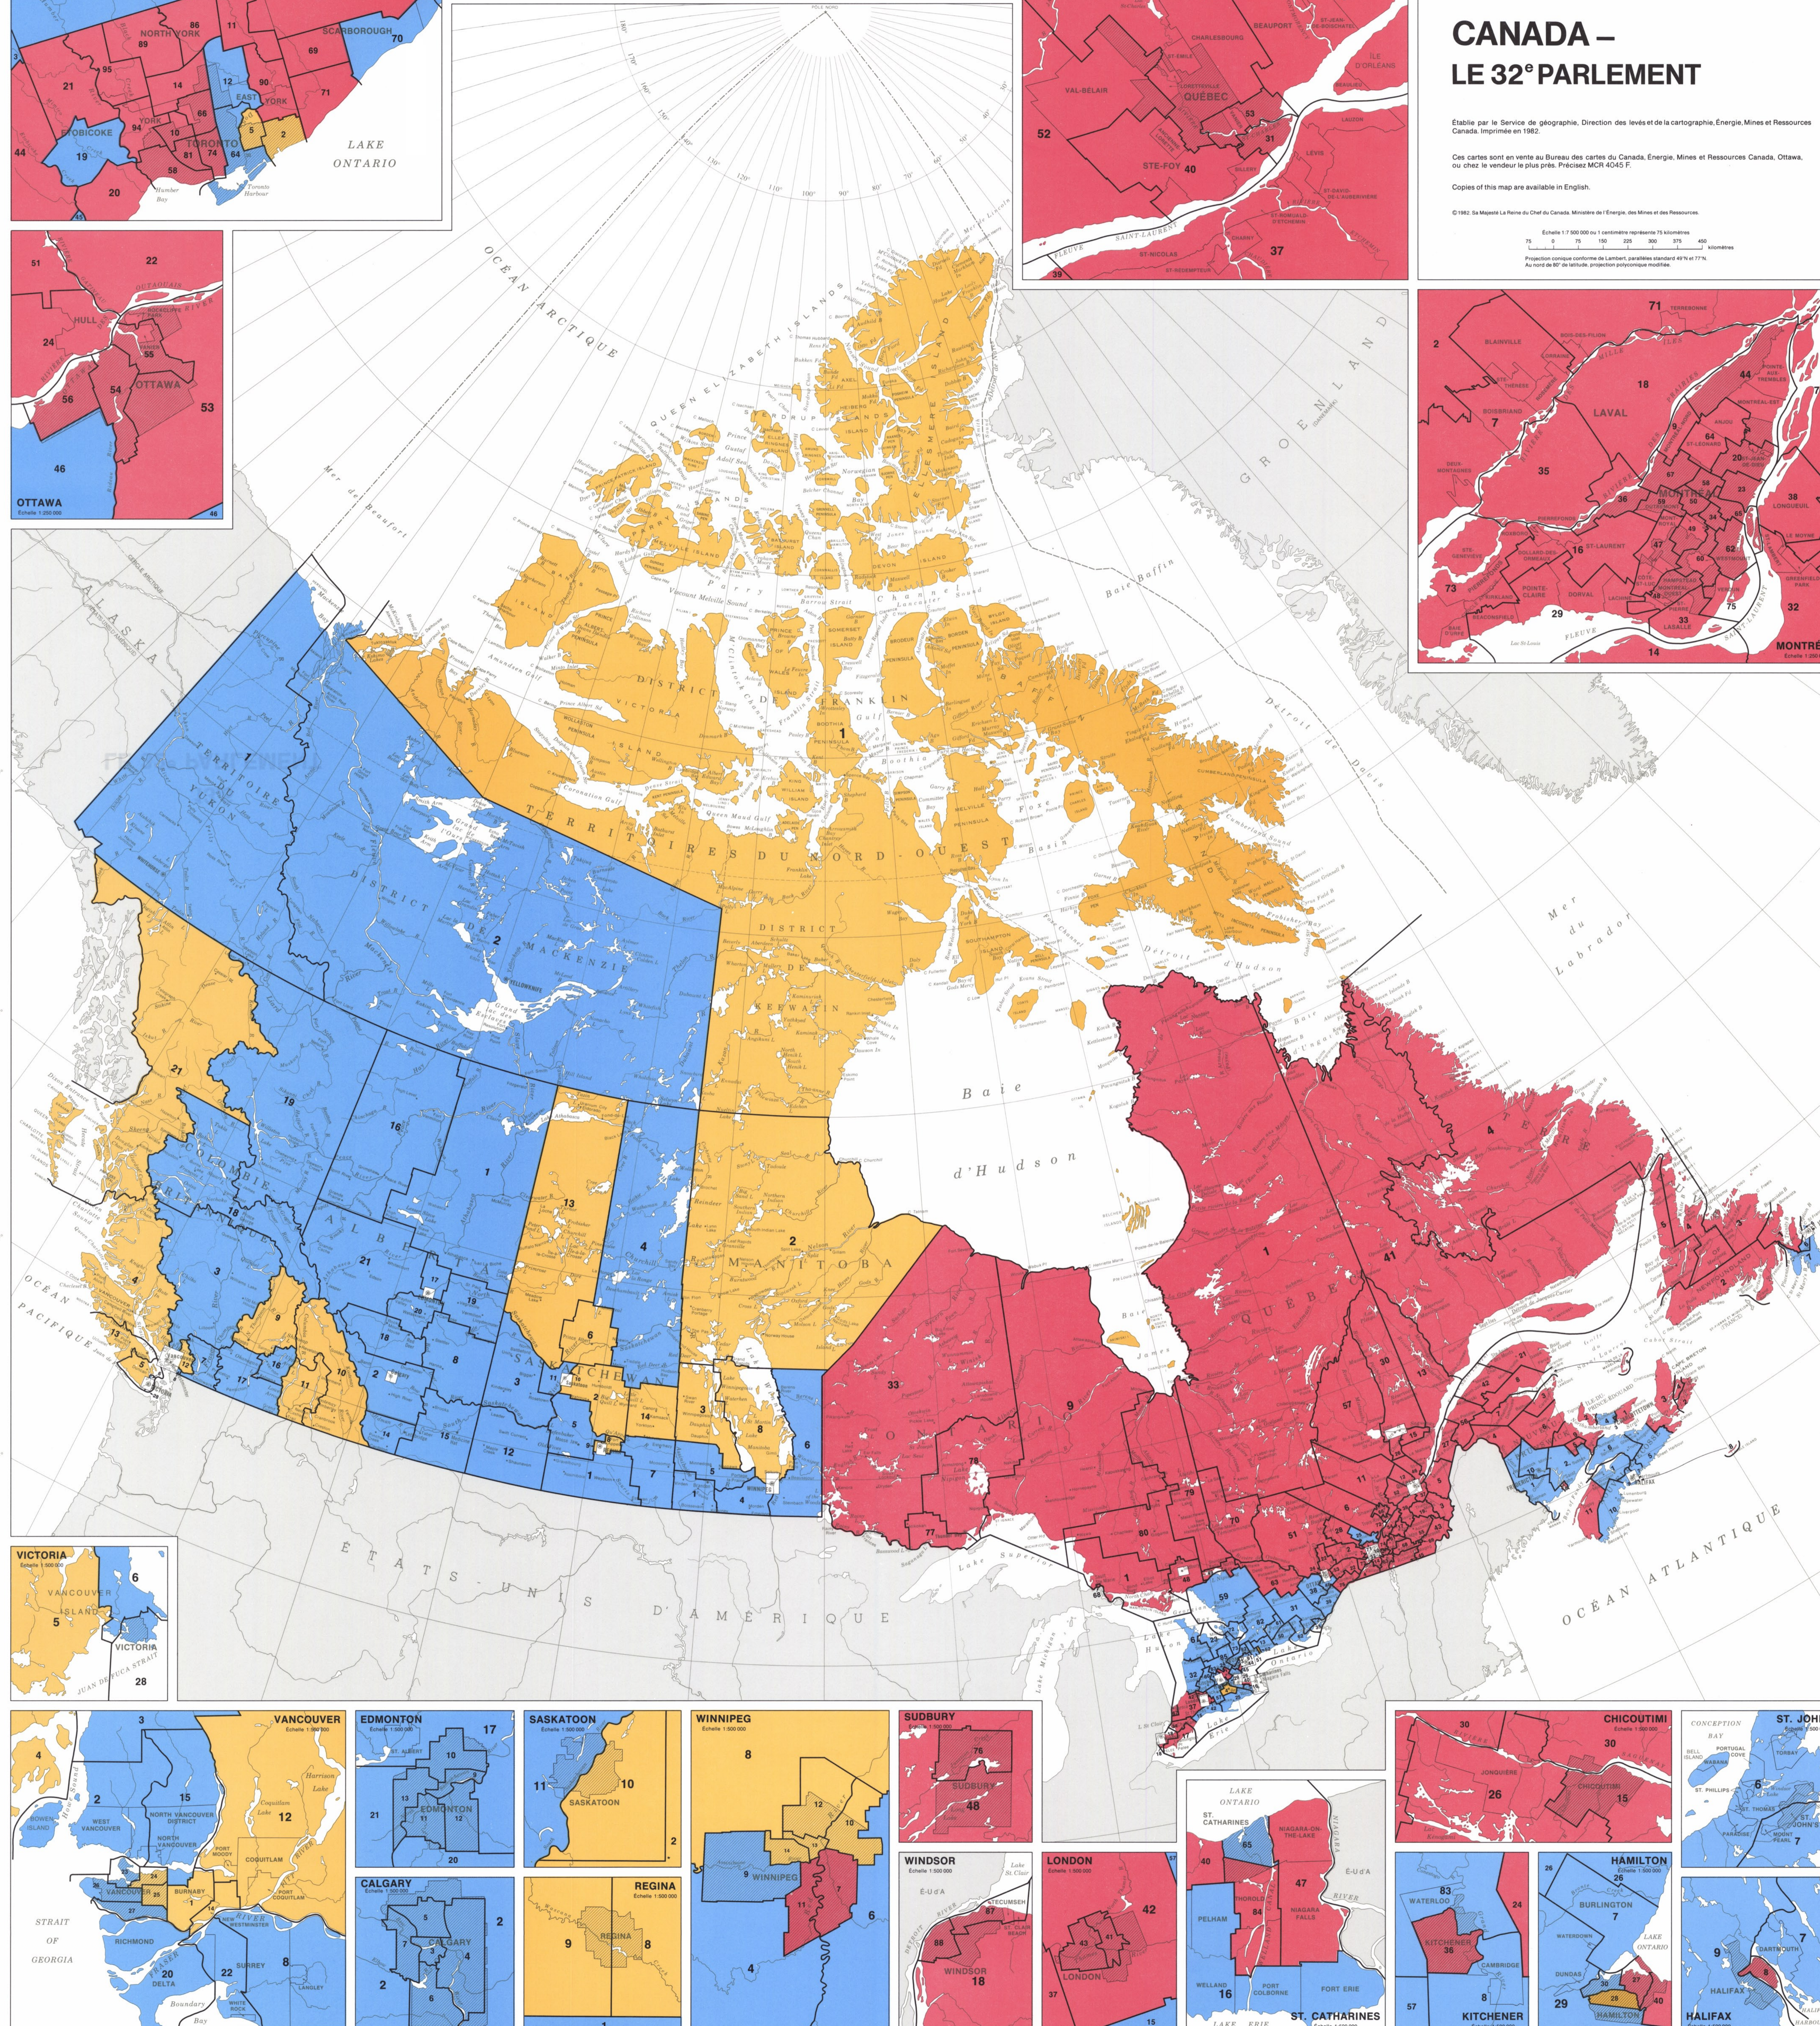

LE 32e PARLEMENT DU CANADA

LA SOUVERAINETÉ SA MAJESTÉ LA REINE ÉLISABETH II LE GOUVERNEUR GÉNÉRAL SON EXCELLENCE LE TRÈS HONORABLE EDWARD R. SCHREYER C.C., C.M.M., C.D.

LE SÉNAT

Table listing members of the House of Commons by province/territory, including names, party affiliations, and constituencies.

Table listing members of the Senate by province/territory, including names, party affiliations, and constituencies.

Table listing members of the House of Commons by province/territory, including names, party affiliations, and constituencies.

Table listing members of the House of Commons by province/territory, including names, party affiliations, and constituencies.

Table listing members of the House of Commons by province/territory, including names, party affiliations, and constituencies.

Table listing members of the House of Commons by province/territory, including names, party affiliations, and constituencies.

RÉSULTATS DE LA 32e ÉLECTION FÉDÉRALE, LE 18 FÉVRIER, 1980

LA CHAMBRE DES COMMUNES

CANDIDATS ÉLUS ET RÉPARTITION DES VOTES DÉPOSÉS

RÉSULTATS DE LA 32e ÉLECTION FÉDÉRALE, LE 18 FÉVRIER 1980

Table showing the results of the 1980 federal election, including the number of votes and seats for each party in each province and territory.

ÉLECTIONS PARTIELLES DEPUIS LE 18 FÉVRIER 1980 JUSQU'AU 15 JUIN 1982

Table listing the results of partial elections held between February 1980 and June 1982.

TERRITOIRES DU NORD-OUEST

Table listing the results of the 1980 election in the Northwest Territories.

QUÉBEC

Table listing the results of the 1980 election in the province of Quebec.

ONTARIO

Table listing the results of the 1980 election in the province of Ontario.

ÉLECTIONS PARTIELLES DEPUIS LE 18 FÉVRIER 1980 JUSQU'AU 15 JUIN 1982

Table listing the results of partial elections held between February 1980 and June 1982.

TERRITOIRES DU NORD-OUEST

Table listing the results of the 1980 election in the Northwest Territories.

QUÉBEC

Table listing the results of the 1980 election in the province of Quebec.

ONTARIO

Table listing the results of the 1980 election in the province of Ontario.

ÉLECTIONS PARTIELLES DEPUIS LE 18 FÉVRIER 1980 JUSQU'AU 15 JUIN 1982

Table listing the results of partial elections held between February 1980 and June 1982.

TERRITOIRES DU NORD-OUEST

Table listing the results of the 1980 election in the Northwest Territories.

QUÉBEC

Table listing the results of the 1980 election in the province of Quebec.

ONTARIO

Table listing the results of the 1980 election in the province of Ontario.

ÉLECTIONS PARTIELLES DEPUIS LE 18 FÉVRIER 1980 JUSQU'AU 15 JUIN 1982

Table listing the results of partial elections held between February 1980 and June 1982.

TERRITOIRES DU NORD-OUEST

Table listing the results of the 1980 election in the Northwest Territories.

QUÉBEC

Table listing the results of the 1980 election in the province of Quebec.

ONTARIO

Table listing the results of the 1980 election in the province of Ontario.

ÉLECTIONS PARTIELLES DEPUIS LE 18 FÉVRIER 1980 JUSQU'AU 15 JUIN 1982

Table listing the results of partial elections held between February 1980 and June 1982.

TERRITOIRES DU NORD-OUEST

Table listing the results of the 1980 election in the Northwest Territories.

QUÉBEC

Table listing the results of the 1980 election in the province of Quebec.

ONTARIO

Table listing the results of the 1980 election in the province of Ontario.

Canada - LE 32e PARLEMENT. Logo of the Department of Energy, Mines and Resources Canada. Includes text: 'L'ATLAS NATIONAL DU CANADA 5e ÉDITION' and 'Édité par le Service de géographie, Direction des levés et de la cartographie, Énergie, Mines et Ressources Canada. Imprimé en 1982.'

Map of the Ottawa region showing constituencies and election results.

Map of the Montreal region showing constituencies and election results.

Map of the Quebec City region showing constituencies and election results.

Map of the Saguenay region showing constituencies and election results.