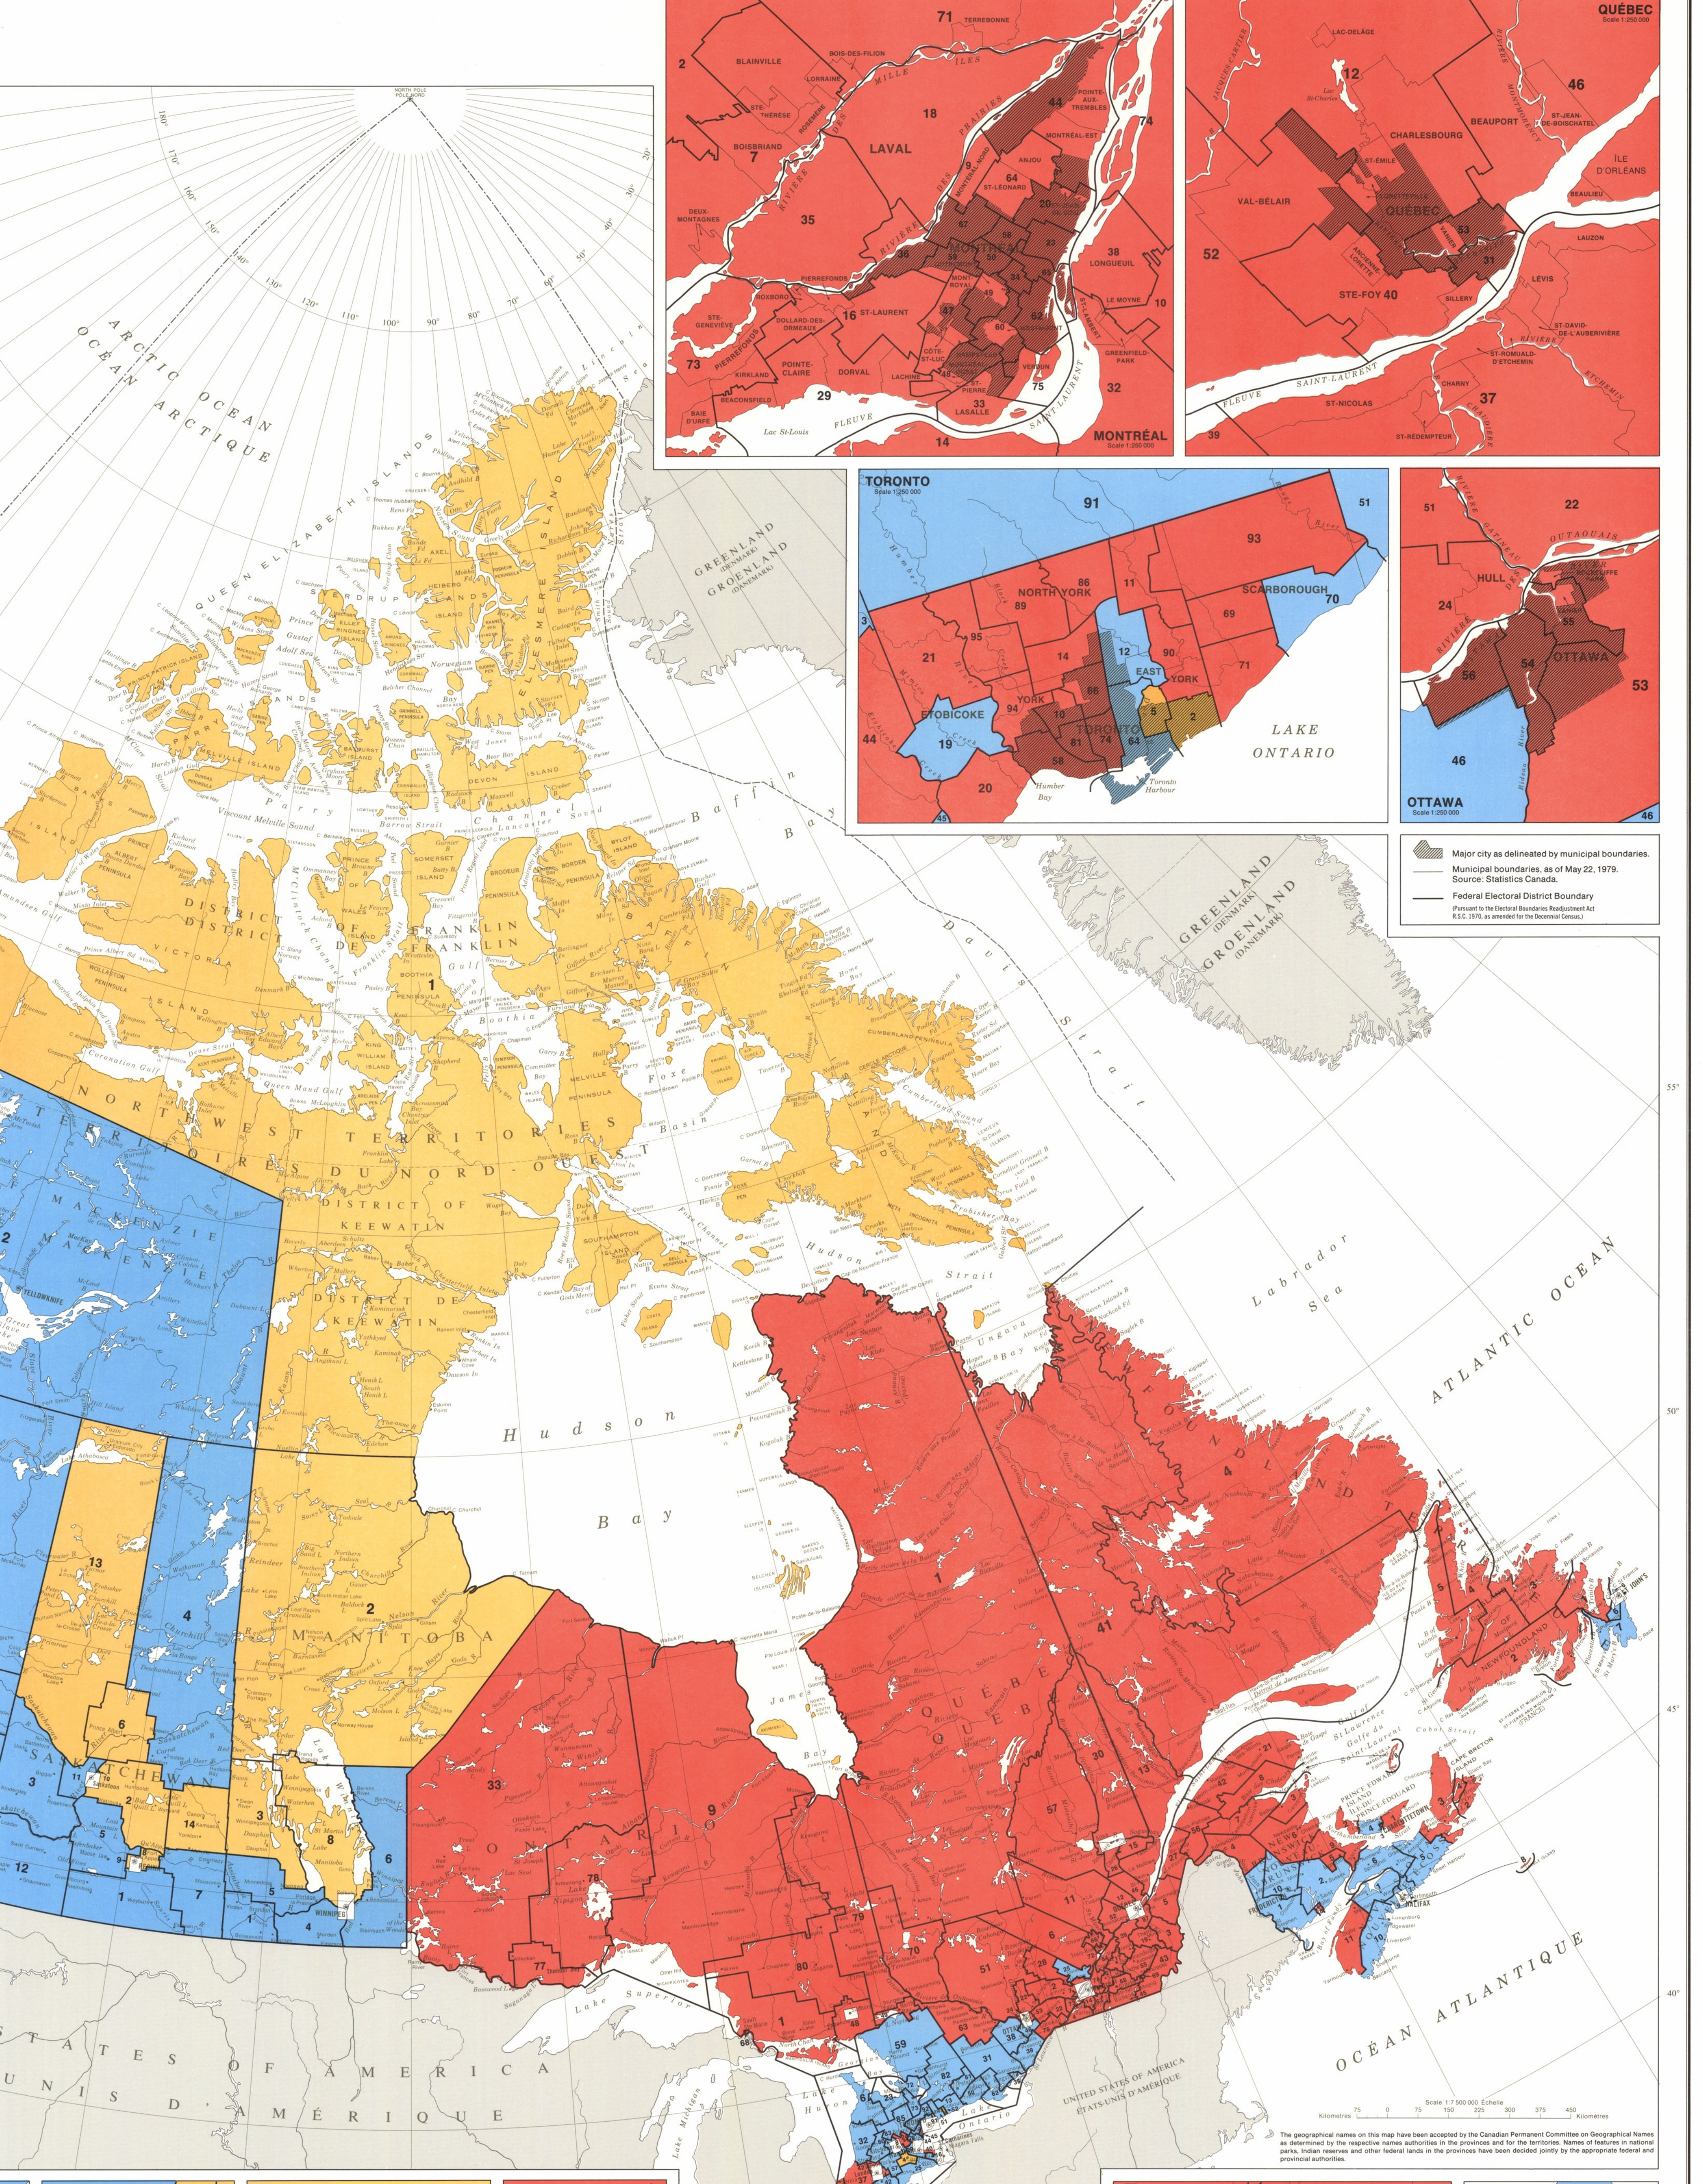

Legend for political parties: LIB - Liberal Party of Canada, PC - Progressive Conservative Party of Canada, NDP - New Democratic Party, SC - Social Credit Party of Canada.

NOTE: Municipal boundaries have been updated to the official of the Electoral District of March 18, 1980 and should be considered provisional as they have been revised or adjusted of the date published reports from the Civil Electoral Office.

Legend for political parties: LIB - Liberal Party of Canada, PC - Progressive Conservative Party of Canada, NDP - New Democratic Party, SC - Social Credit Party of Canada.

NOTE: Municipal boundaries have been updated to the official of the Electoral District of March 18, 1980 and should be considered provisional as they have been revised or adjusted of the date published reports from the Civil Electoral Office.

Legend for political parties: LIB - Liberal Party of Canada, PC - Progressive Conservative Party of Canada, NDP - New Democratic Party, SC - Social Credit Party of Canada.

NOTE: Municipal boundaries have been updated to the official of the Electoral District of March 18, 1980 and should be considered provisional as they have been revised or adjusted of the date published reports from the Civil Electoral Office.

Due to the death on February 12, 1980 of M. Lesard, candidate of the Social Credit Party of Canada, the western in Ontario was held on March 24, 1980.