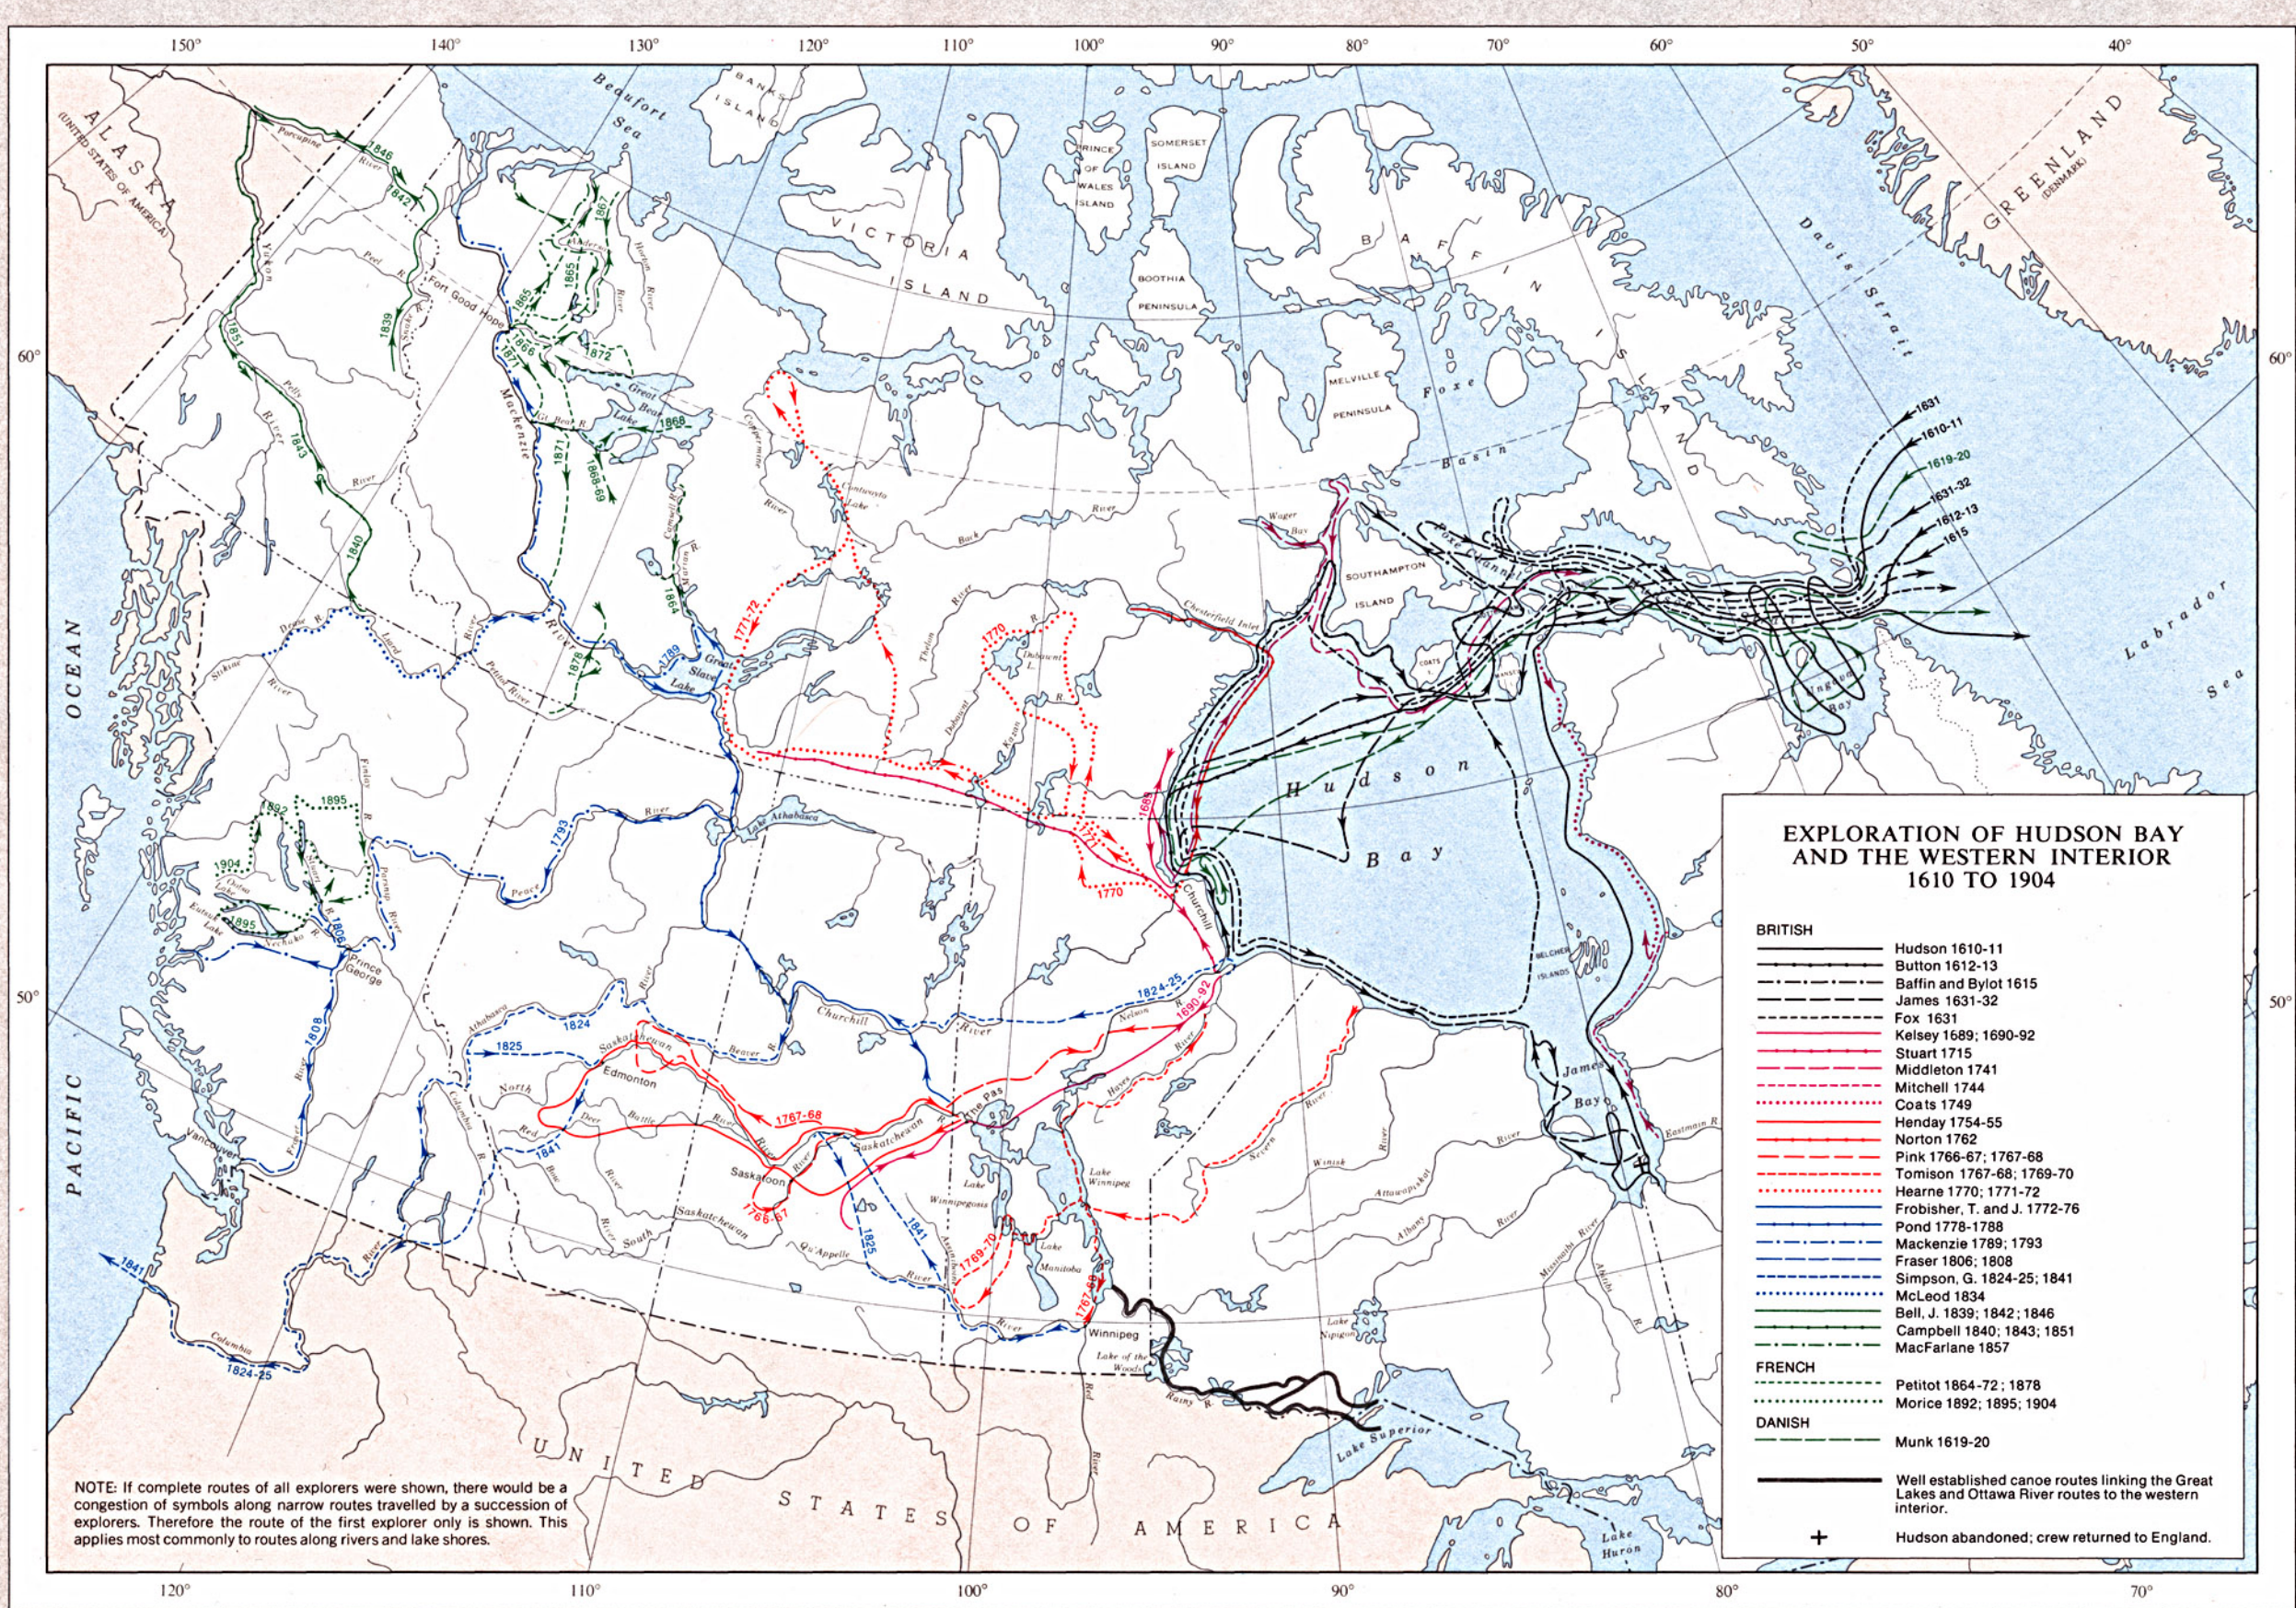

Lambert Conformal Conic Projection Standard Parallels 49°N. and 77°N. THE NATIONAL ATLAS OF CANADA

Lambert Conformal Conic Projection Standard Parallels 49°N. and 77°N. THE NATIONAL ATLAS OF CANADA