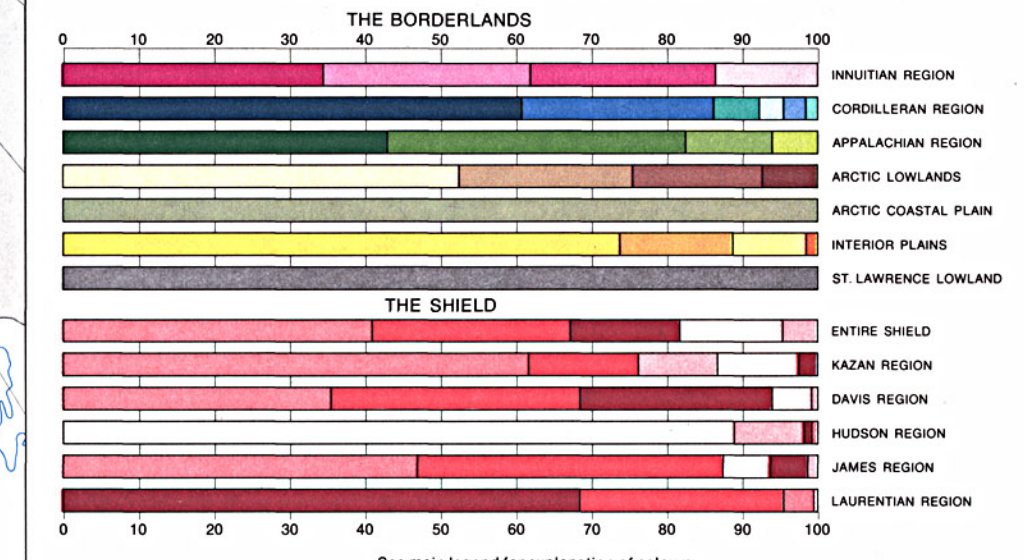

See main legend for explanation of colours.