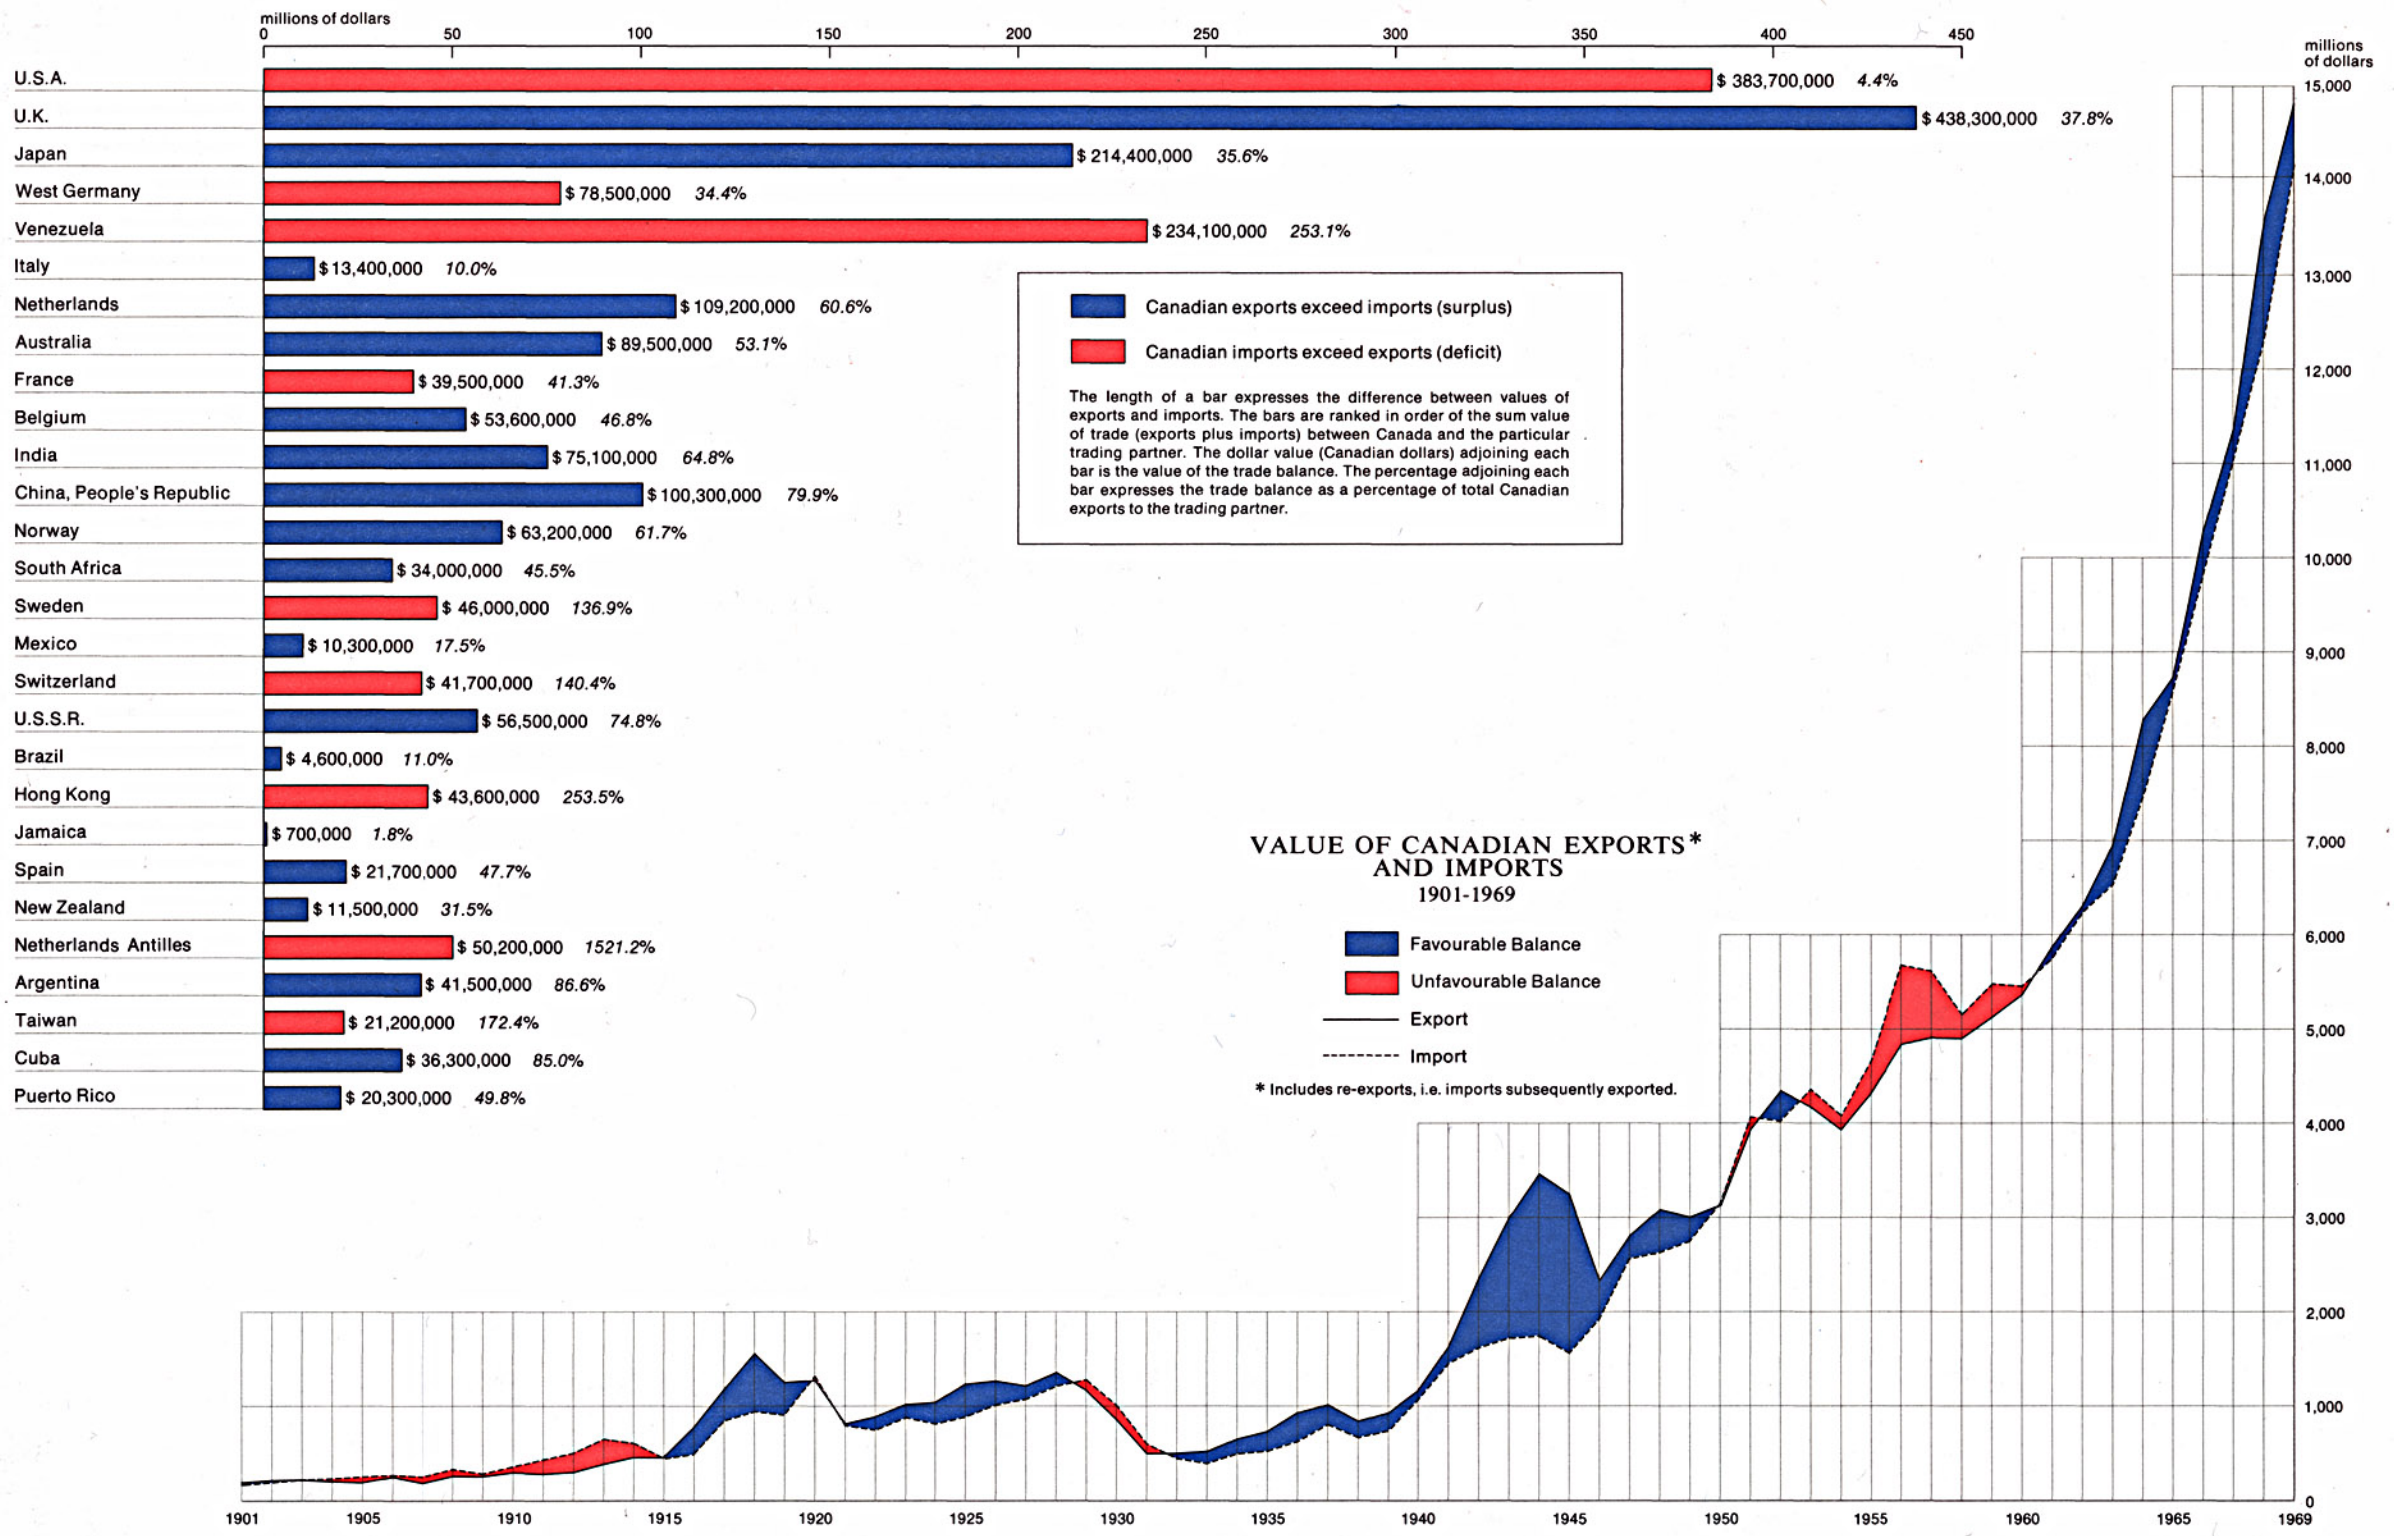

CANADIAN BALANCE OF TRADE WITH LEADING TRADING PARTNERS AVERAGE FOR 1967-68-69

COMMODITIES EXPORTED AND IMPORTED AVERAGE FOR 1967-68-69