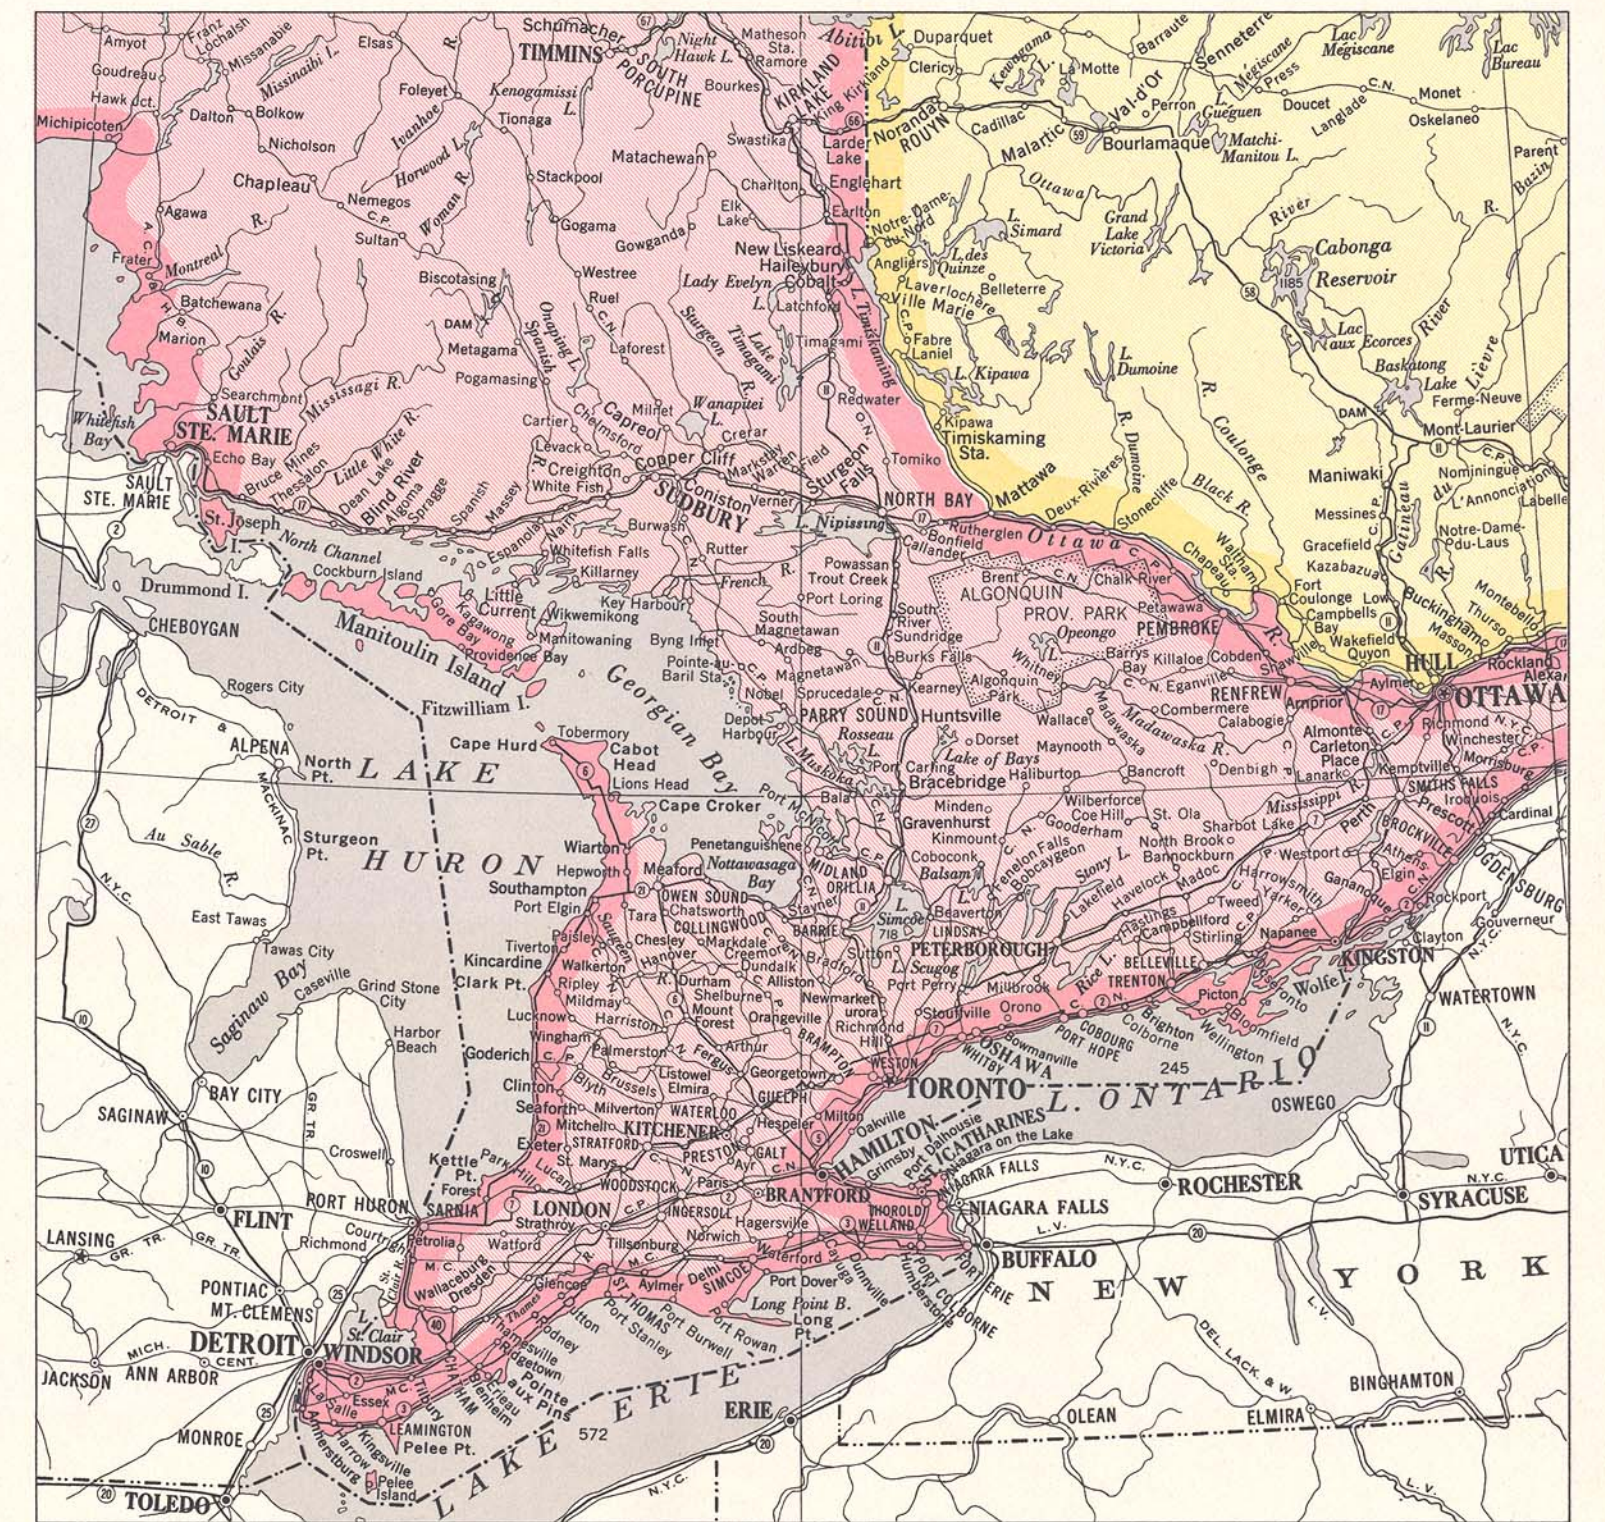

PART OF OTTAWA, ONTARIO.

SCALE 1:14,400 or 1 INCH to 1200 FEET

OTTAWA AND VICINITY

SCALE: 1 : 50,000 or 1 INCH to 0.79 MILES

OTTAWA TO KEMPTVILLE

SCALE: 1 : 250,000 or 1 INCH to 3.95 MILES

OTTAWA TO BROCKVILLE

SCALE: 1 : 506,880 or 1 INCH to 8 MILES

OTTAWA TO TRENTON

SCALE: 1 : 1,000,000 or 1 INCH to 15.78 MILES

OTTAWA TO WINDSOR

SCALE: 1 : 4,055,040 or 1 INCH to 64 MILES