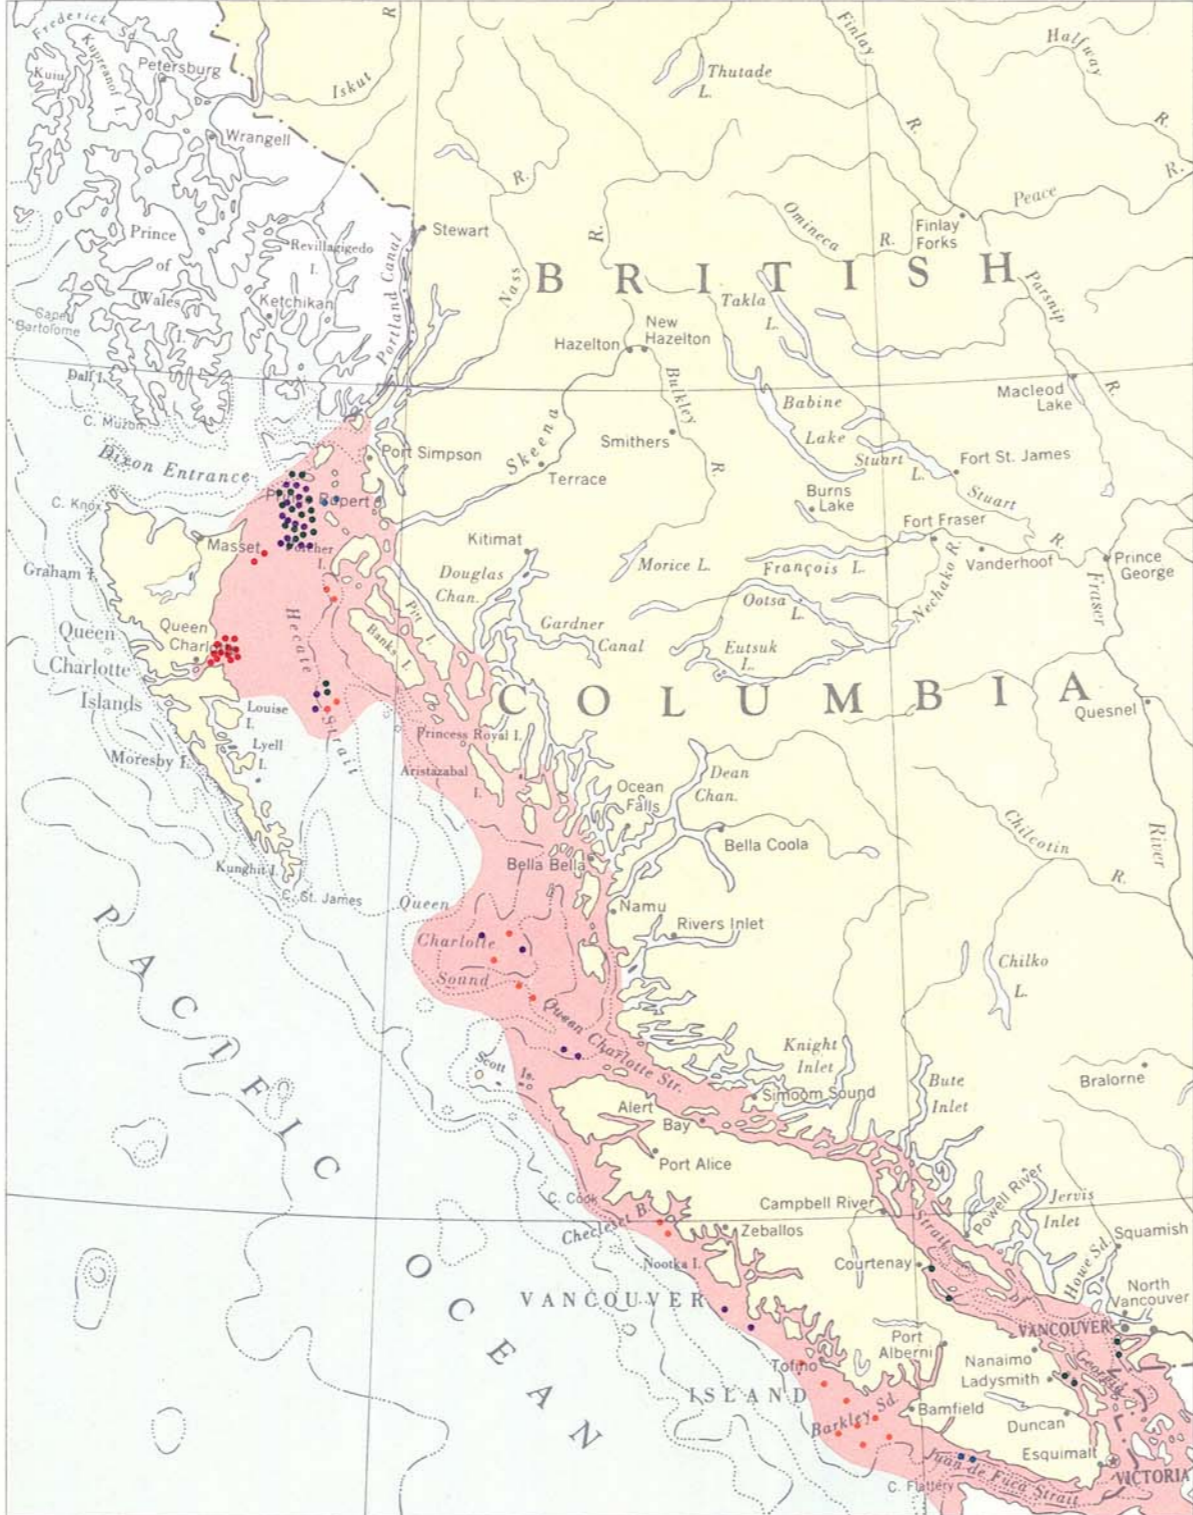

One dot represents a catch of 250 tons per annum landed in Canada.

Fishing Areas

**HERRING**

One dot represents a catch of 1000 tons per annum landed in Canada.

Distribution

**HALIBUT**

One dot represents a catch of 30 tons per annum landed in Canada.

Distribution

**COD**

- LING COD
- GRAY COD
- BLACK COD
- ROCK COD

One dot represents a catch of 62½ tons per annum landed in Canada.

Distribution

**FLATFISHES**

- LEMON SOLE
- ROCK SOLE
- BUTTER SOLE
- DOVER SOLE
- BRILL

One dot represents a catch of 62½ tons per annum landed in Canada.

Distribution

**CLAMS AND OYSTERS**

- BUTTER CLAMS
- LITTLE NECK CLAMS
- RAZOR CLAMS
- OYSTERS

One dot represents a catch of 50 tons per annum landed in Canada.

One dot represents a catch of 1 ton per annum landed in Canada.

Distribution