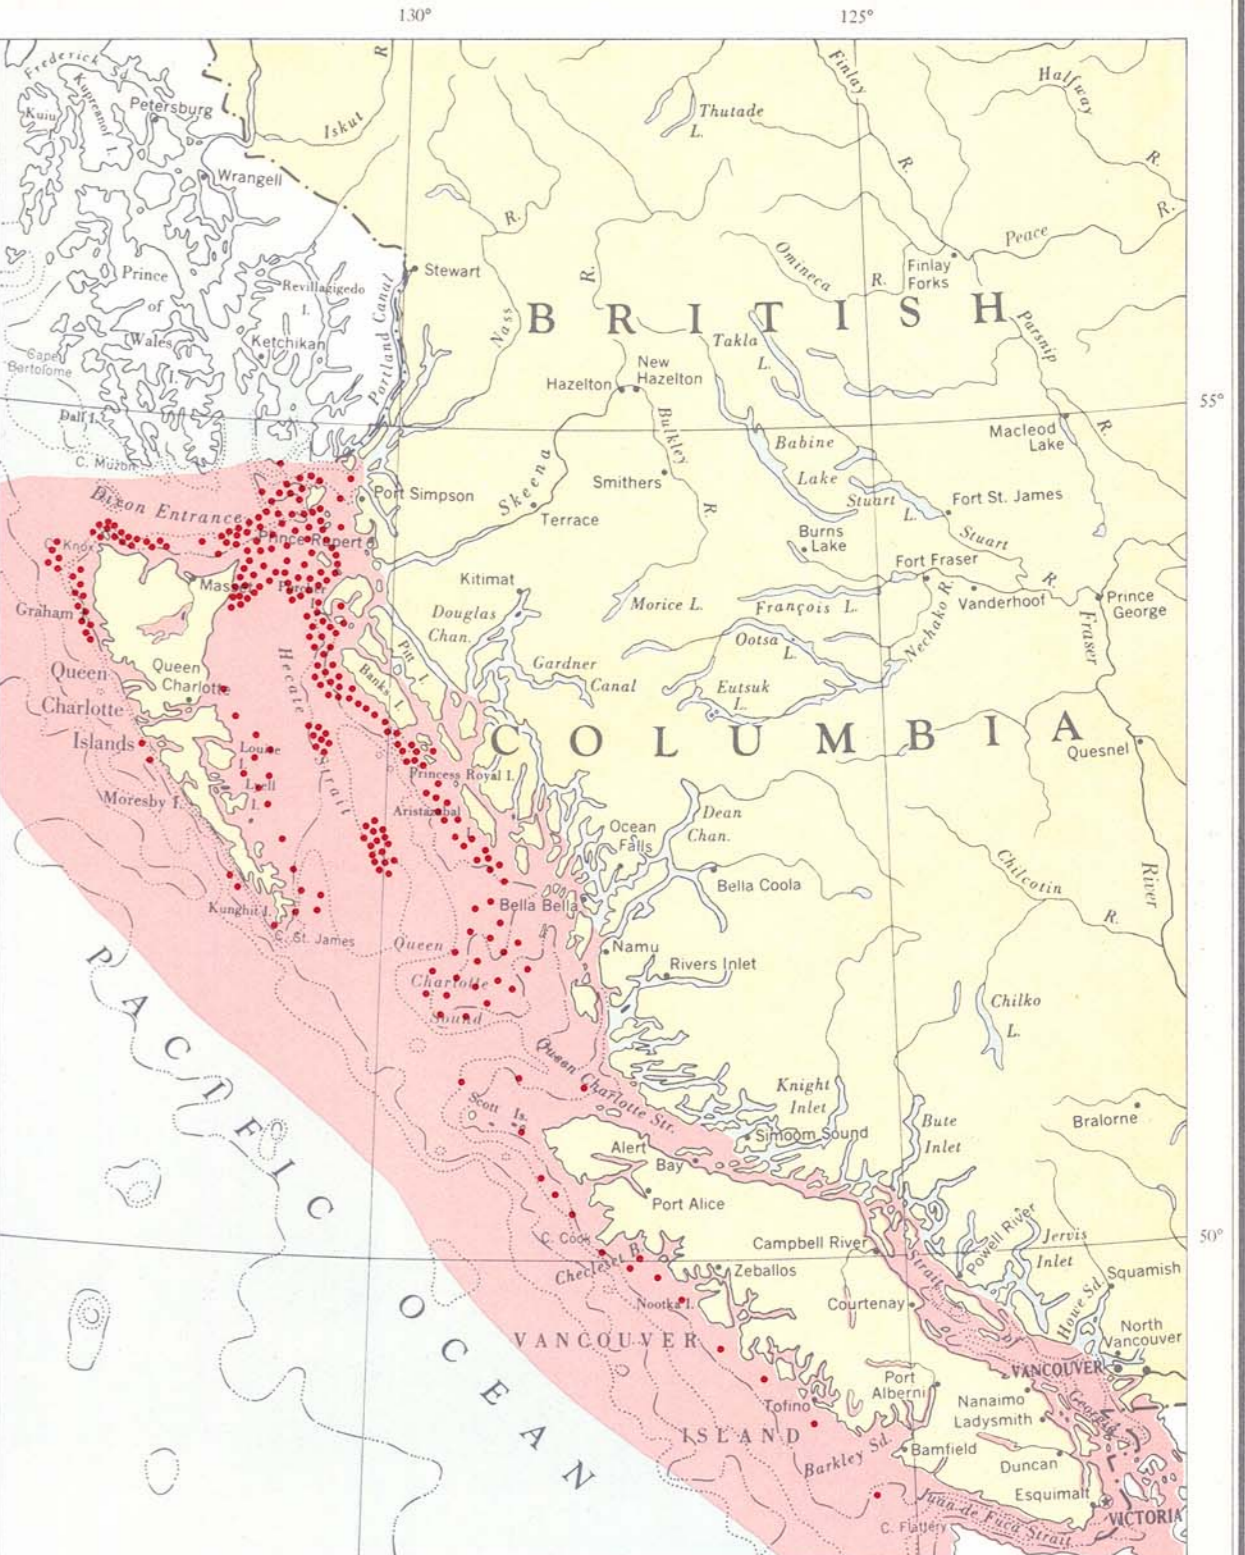

One dot represents a catch of 250 tons per annum landed in Canada.

Fishing Areas

**HERRING**

One dot represents a catch of 1000 tons per annum landed in Canada.

Distribution

**HALIBUT**

One dot represents a catch of 30 tons per annum landed in Canada.

Distribution

**COD**

- LING COD
- GRAY COD
- BLACK COD
- ROCK COD

One dot represents a catch of 62½ tons per annum landed in Canada.

Distribution

**FLATFISHES**

- LEMON SOLE
- ROCK SOLE
- BUTTER SOLE
- DOVER SOLE
- BRILL

Distribution

**CRABS, SHRIMPS AND PRAWNS**

- CRABS
- SHRIMPS
- PRAWNS

One dot represents a catch of 50,000 crabs per annum landed in Canada.

One dot represents a catch of 30 tons per annum landed in Canada.

One dot represents a catch of 1 ton per annum landed in Canada.

Distribution