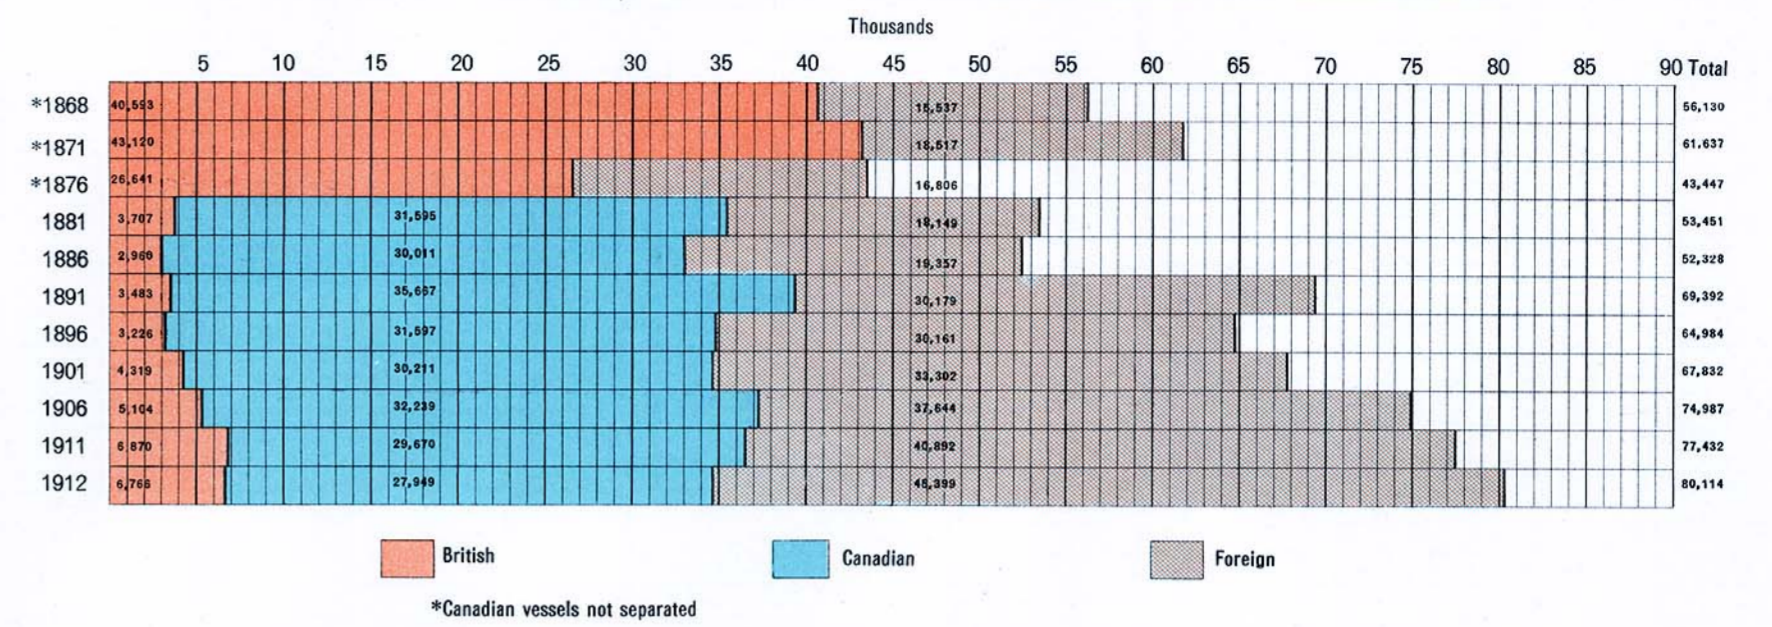

MARINE

Light stations, lights, fog whistles and fog horns

Number and tonnage of vessels entered inwards and outwards, 1912; by countries

MARINE

Number of vessels (sea-going and inland) arrived at and departed from Canadian ports

Tonnage of vessels (sea-going and inland) arrived at and departed from Canadian ports

Tonnage of vessels in Canadian coasting trade

Tonnage of vessels entered and cleared at selected ports, 1912