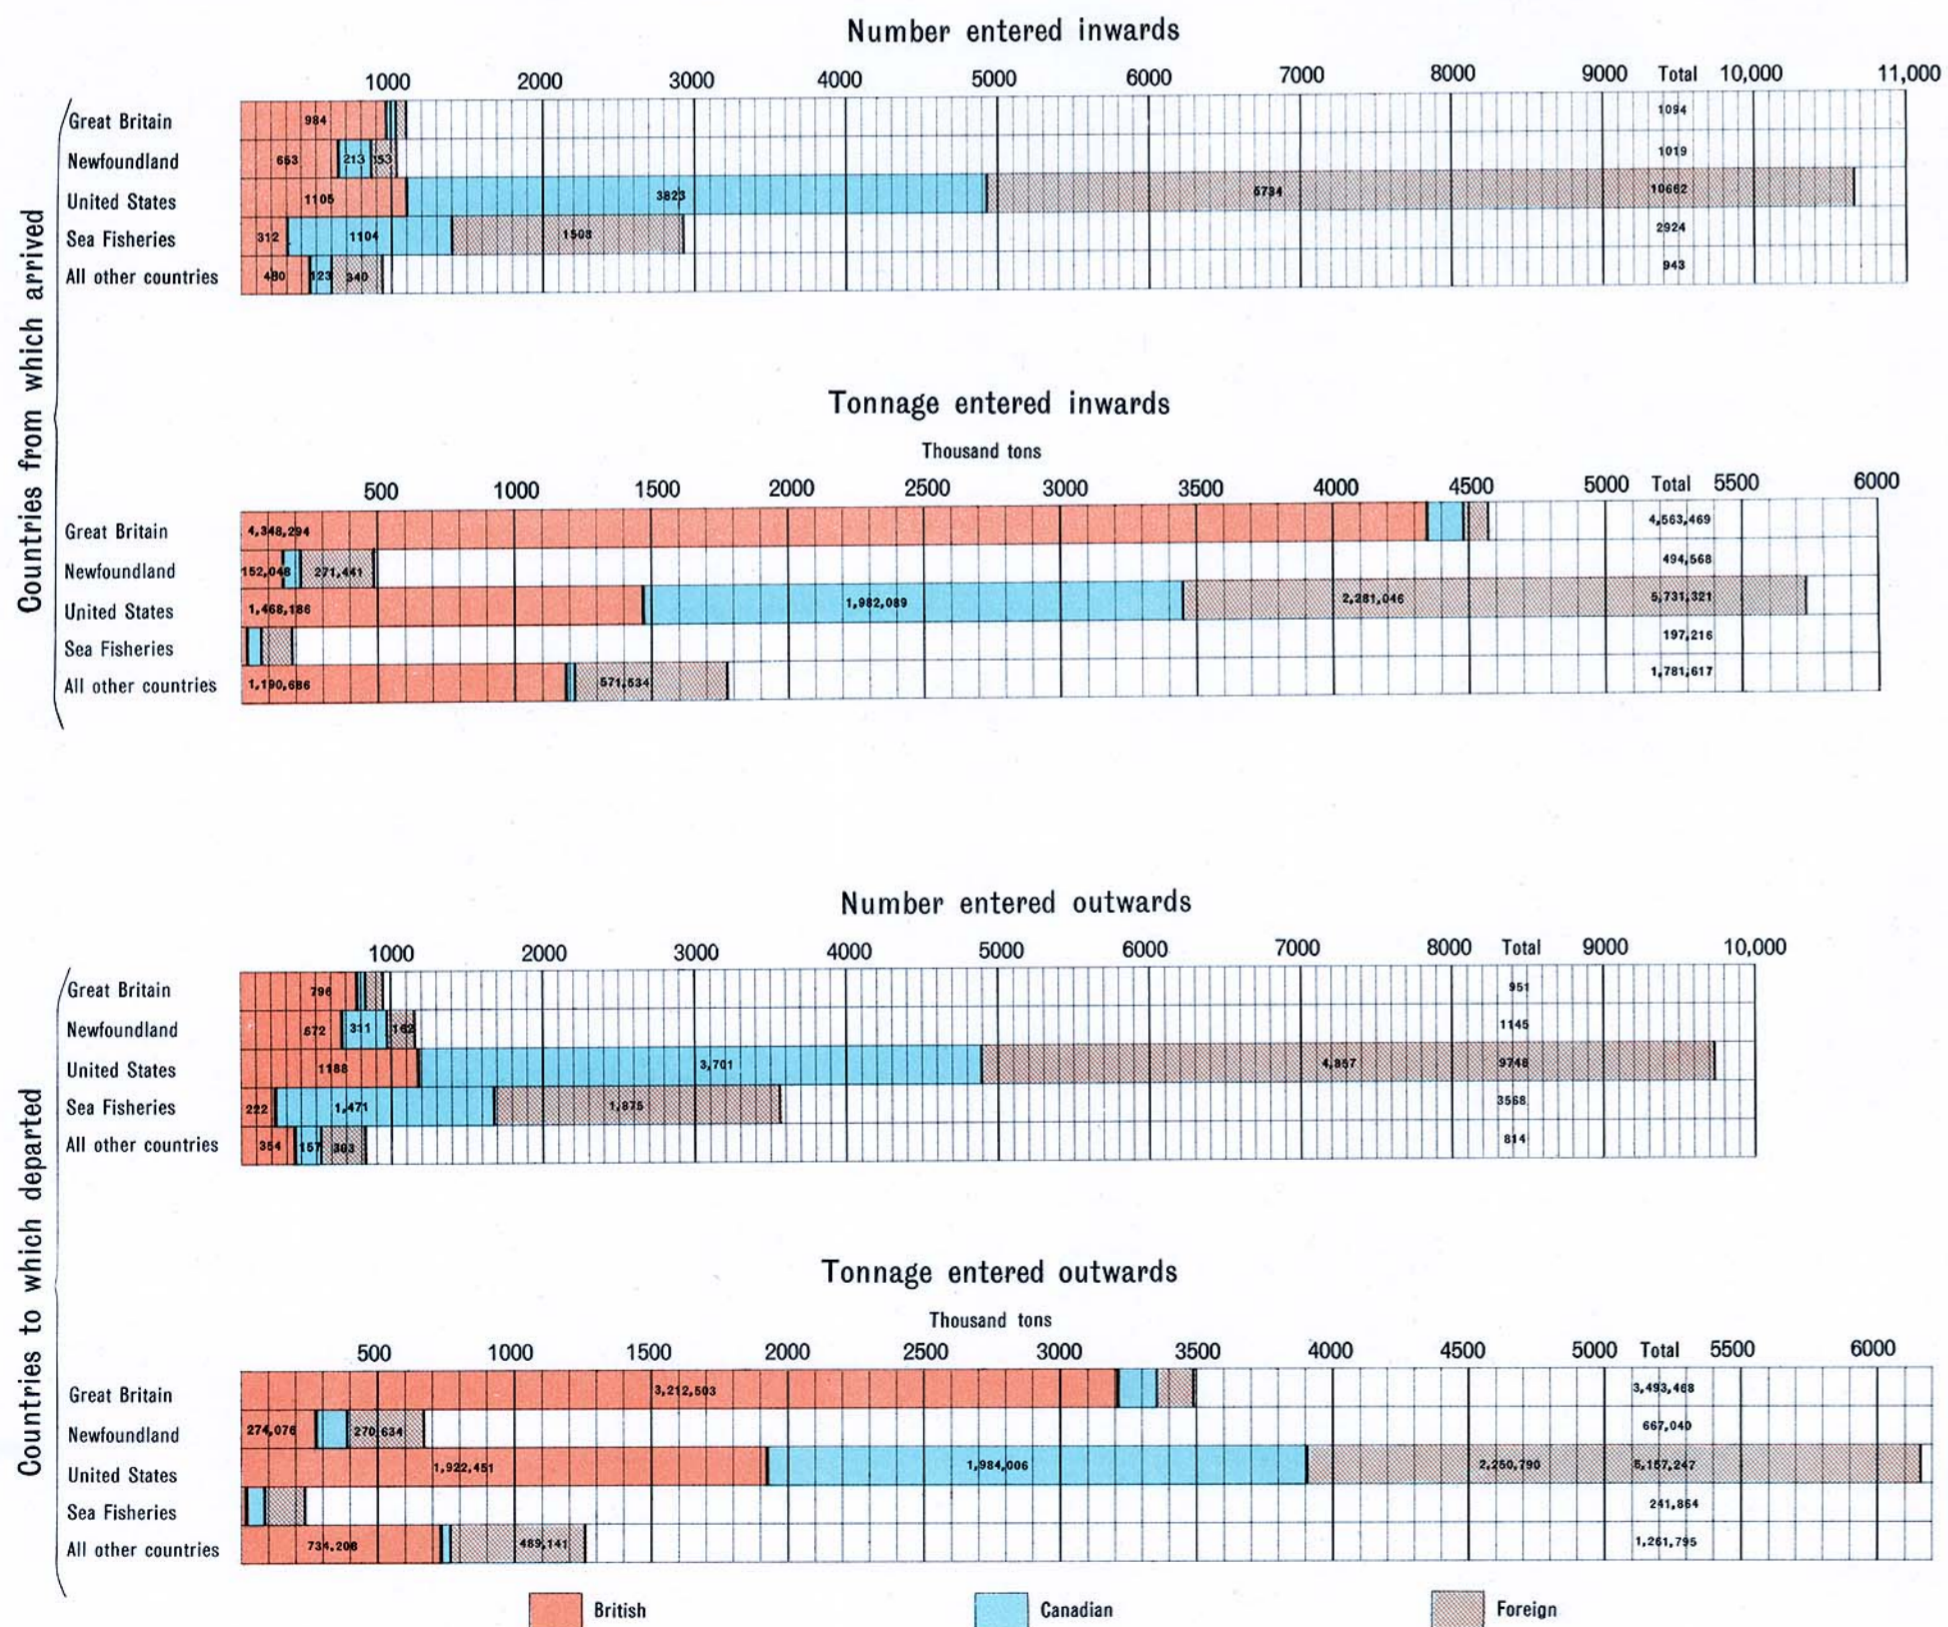

MARINE

Light stations, lights, fog whistles and fog horns

Number and tonnage of vessels entered inwards and outwards, 1912; by countries

MARINE

Number of vessels (sea-going and inland) arrived at and departed from Canadian ports

Tonnage of vessels (sea-going and inland) arrived at and departed from Canadian ports

Tonnage of vessels in Canadian coasting trade

Tonnage of vessels entered and cleared at selected ports, 1912