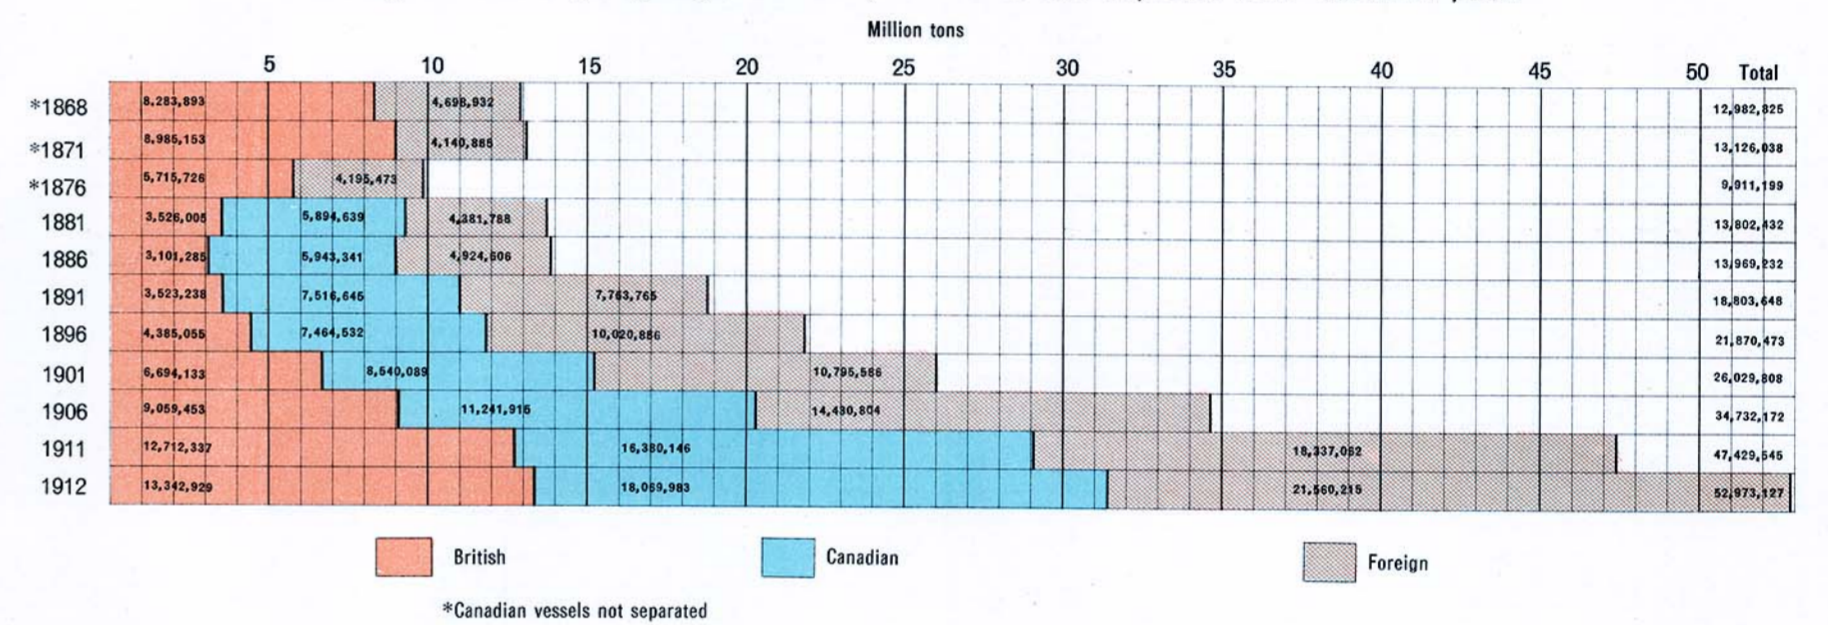

MARINE

Light stations, lights, fog whistles and fog horns

Number and tonnage of vessels entered inwards and outwards, 1912; by countries

MARINE

Number of vessels (sea-going and inland) arrived at and departed from Canadian ports

Tonnage of vessels (sea-going and inland) arrived at and departed from Canadian ports

Tonnage of vessels in Canadian coasting trade

Tonnage of vessels entered and cleared at selected ports, 1912