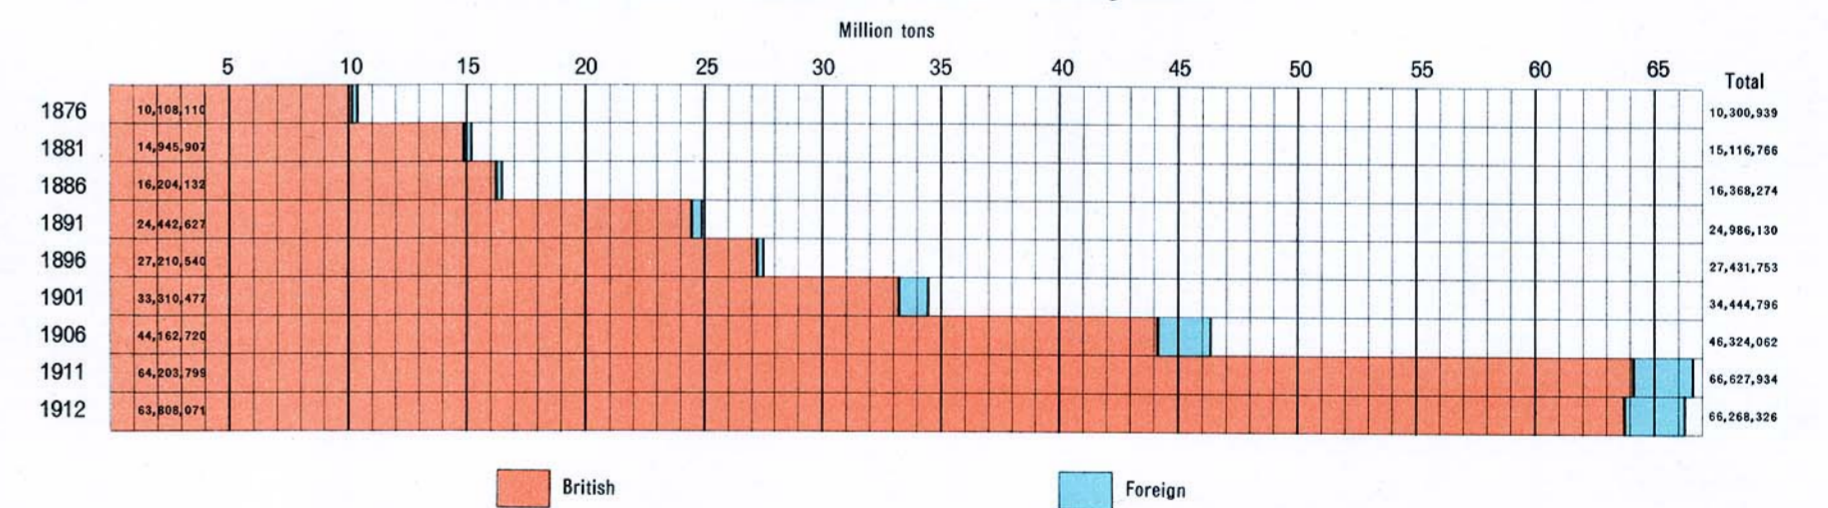

MARINE

Light stations, lights, fog whistles and fog horns

Number and tonnage of vessels entered inwards and outwards, 1912; by countries

MARINE

Number of vessels (sea-going and inland) arrived at and departed from Canadian ports

Tonnage of vessels (sea-going and inland) arrived at and departed from Canadian ports

Tonnage of vessels in Canadian coasting trade

Tonnage of vessels entered and cleared at selected ports, 1912