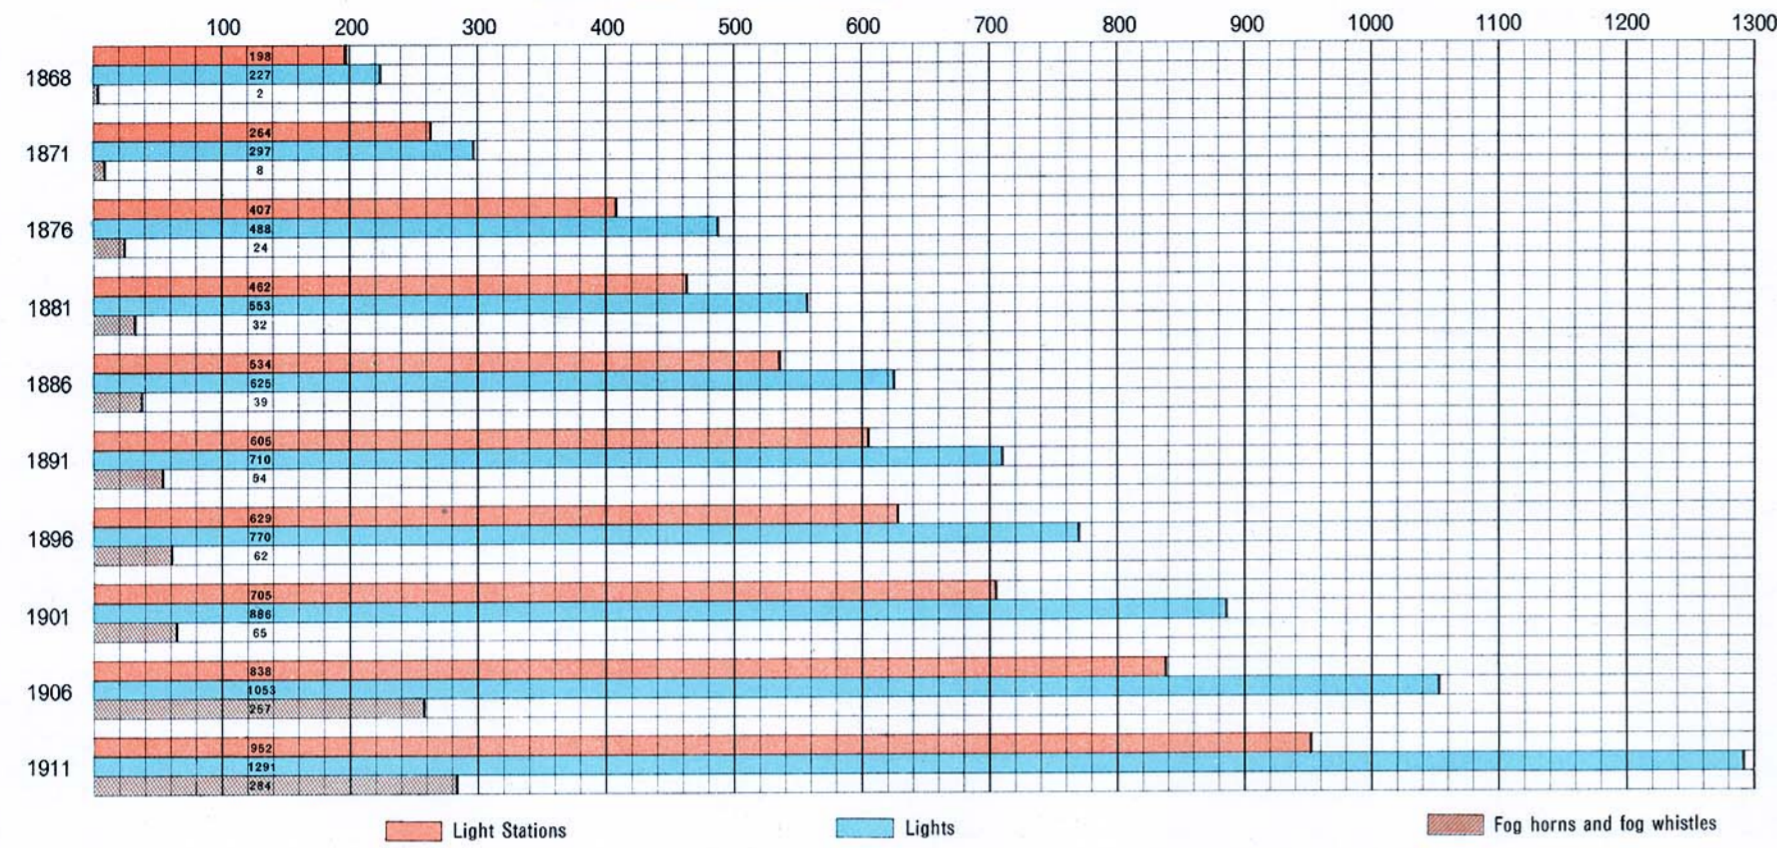

MARINE

Light stations, lights, fog whistles and fog horns

Number and tonnage of vessels entered inwards and outwards, 1912; by countries

MARINE

Number of vessels (sea-going and inland) arrived at and departed from Canadian ports

Tonnage of vessels (sea-going and inland) arrived at and departed from Canadian ports

Tonnage of vessels in Canadian coasting trade

Tonnage of vessels entered and cleared at selected ports, 1912