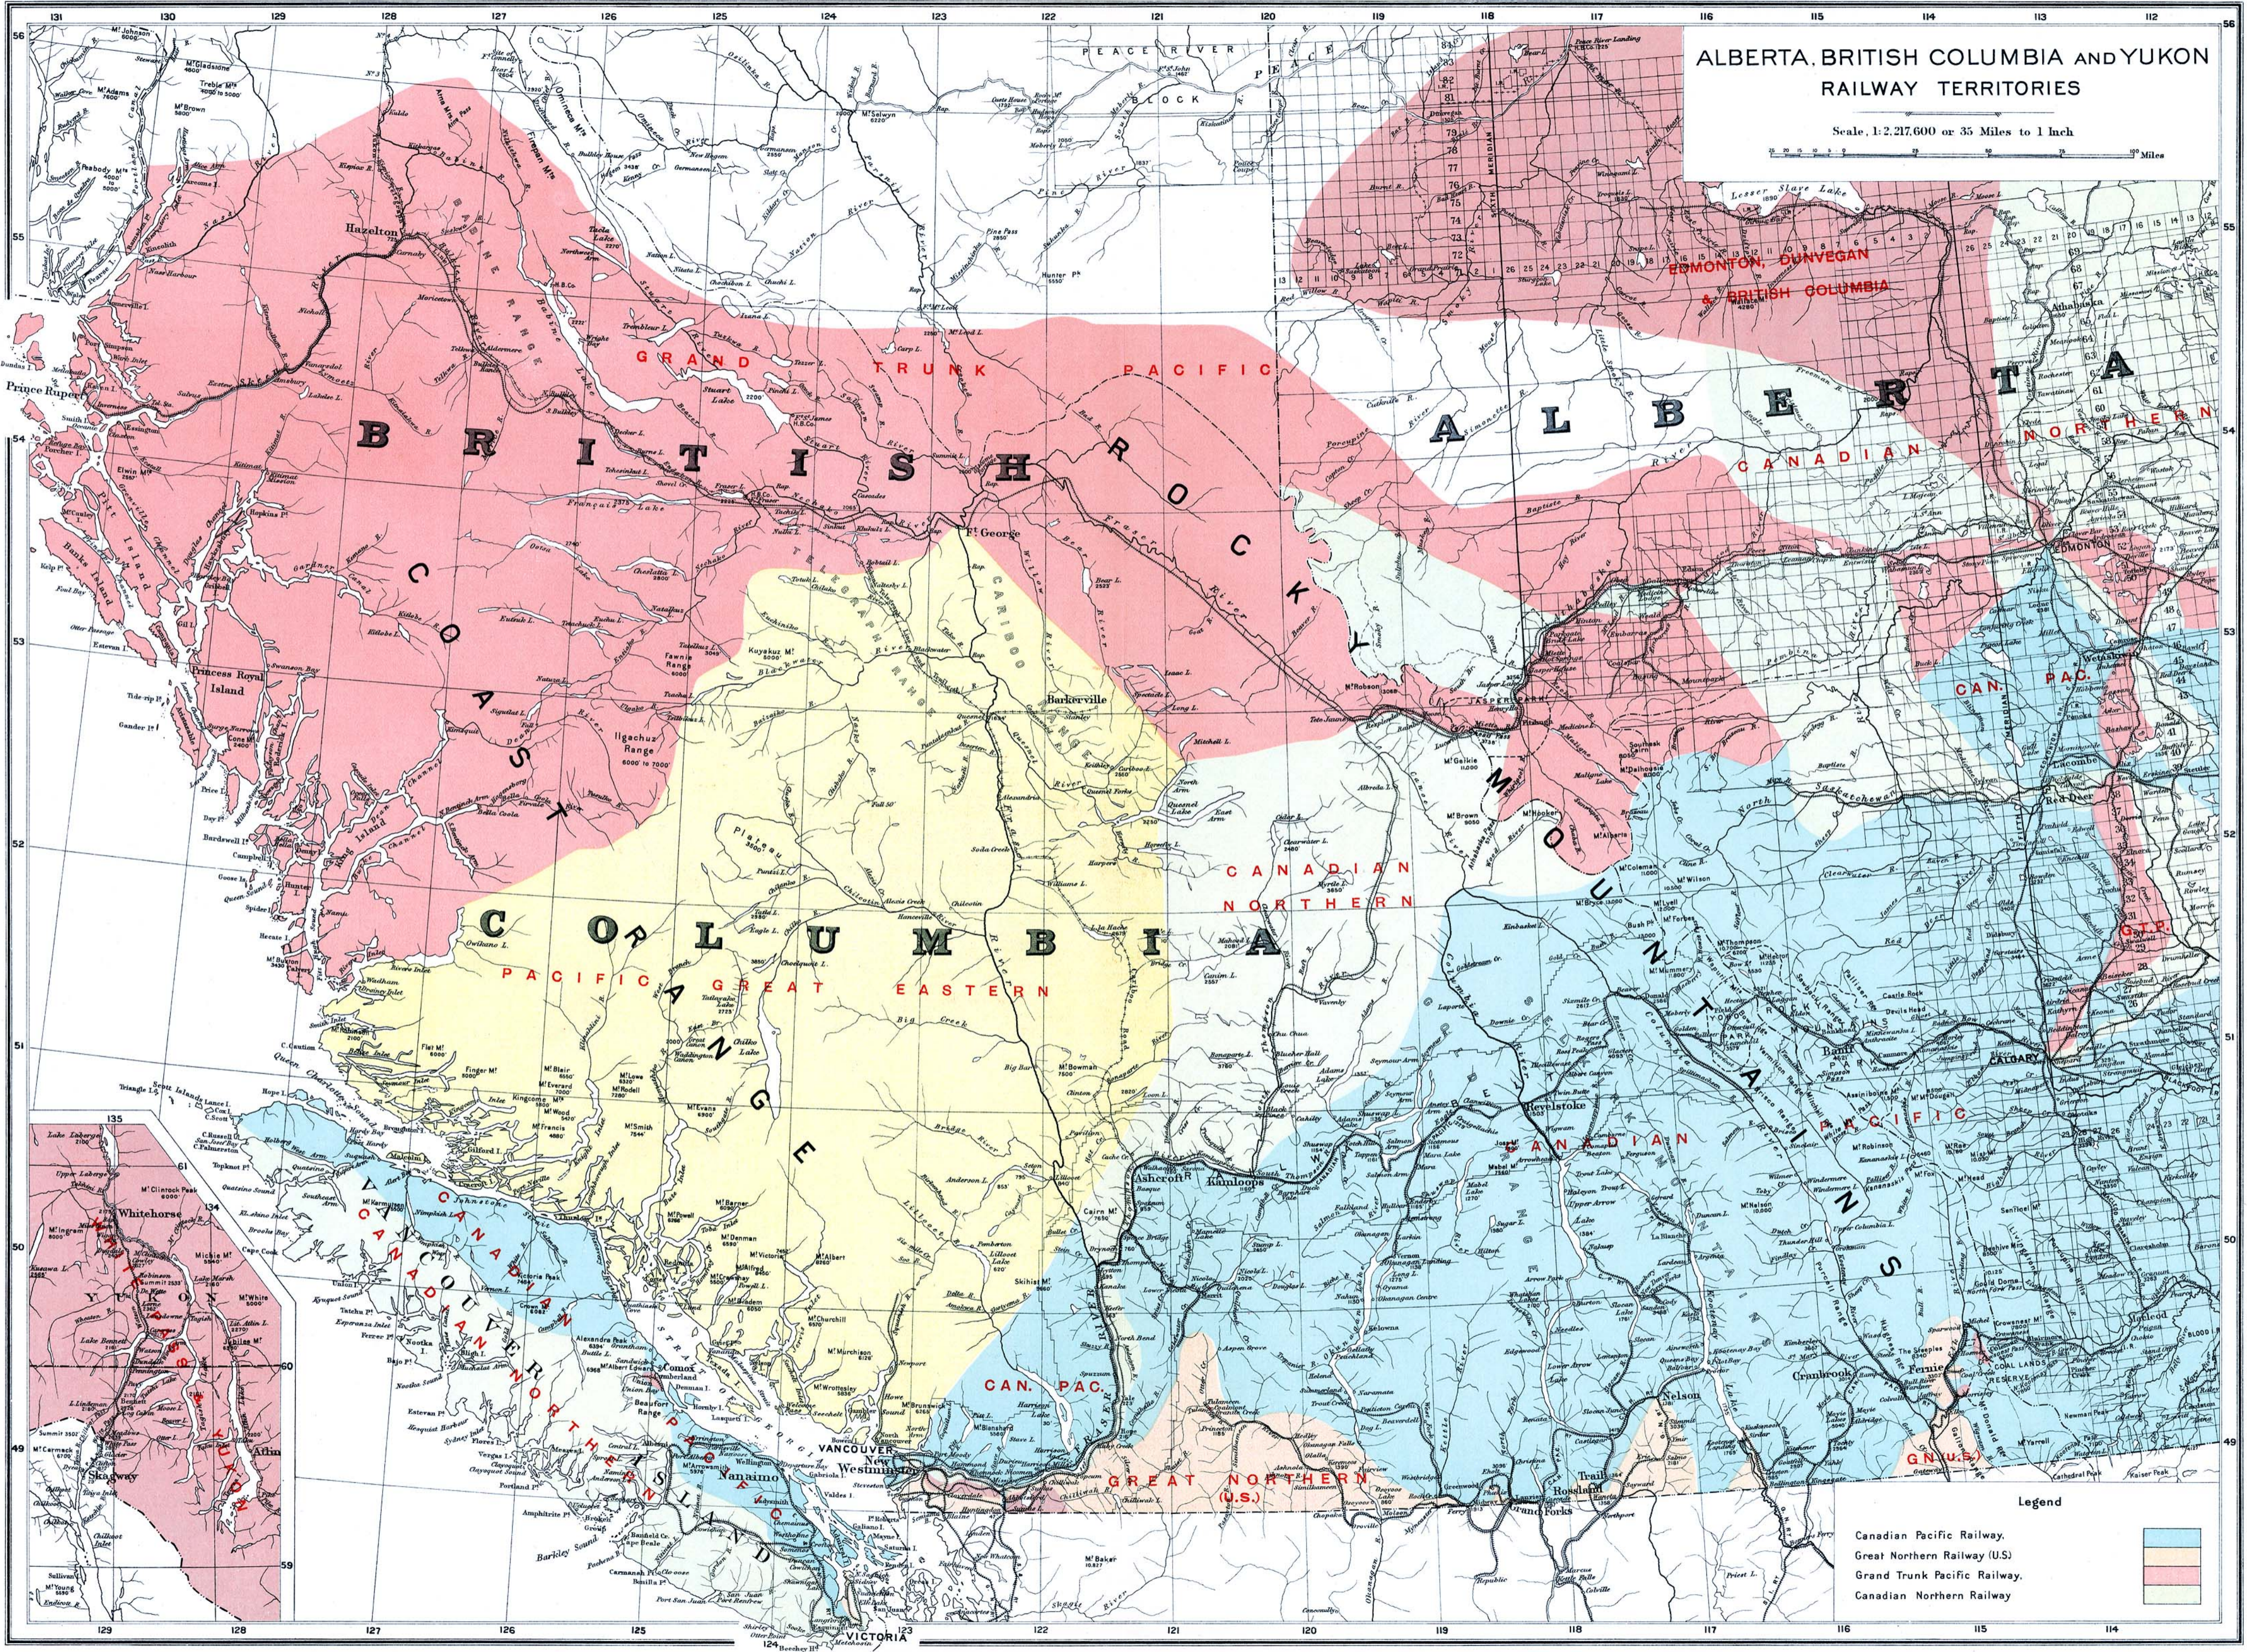

ALBERTA, BRITISH COLUMBIA AND YUKON RAILWAY TERRITORIES

Scale: 1:2,217,600 or 35 Miles to 1 Inch

- Legend**
- Canadian Pacific Railway.
 - Great Northern Railway (U.S.)
 - Grand Trunk Pacific Railway.
 - Canadian Northern Railway