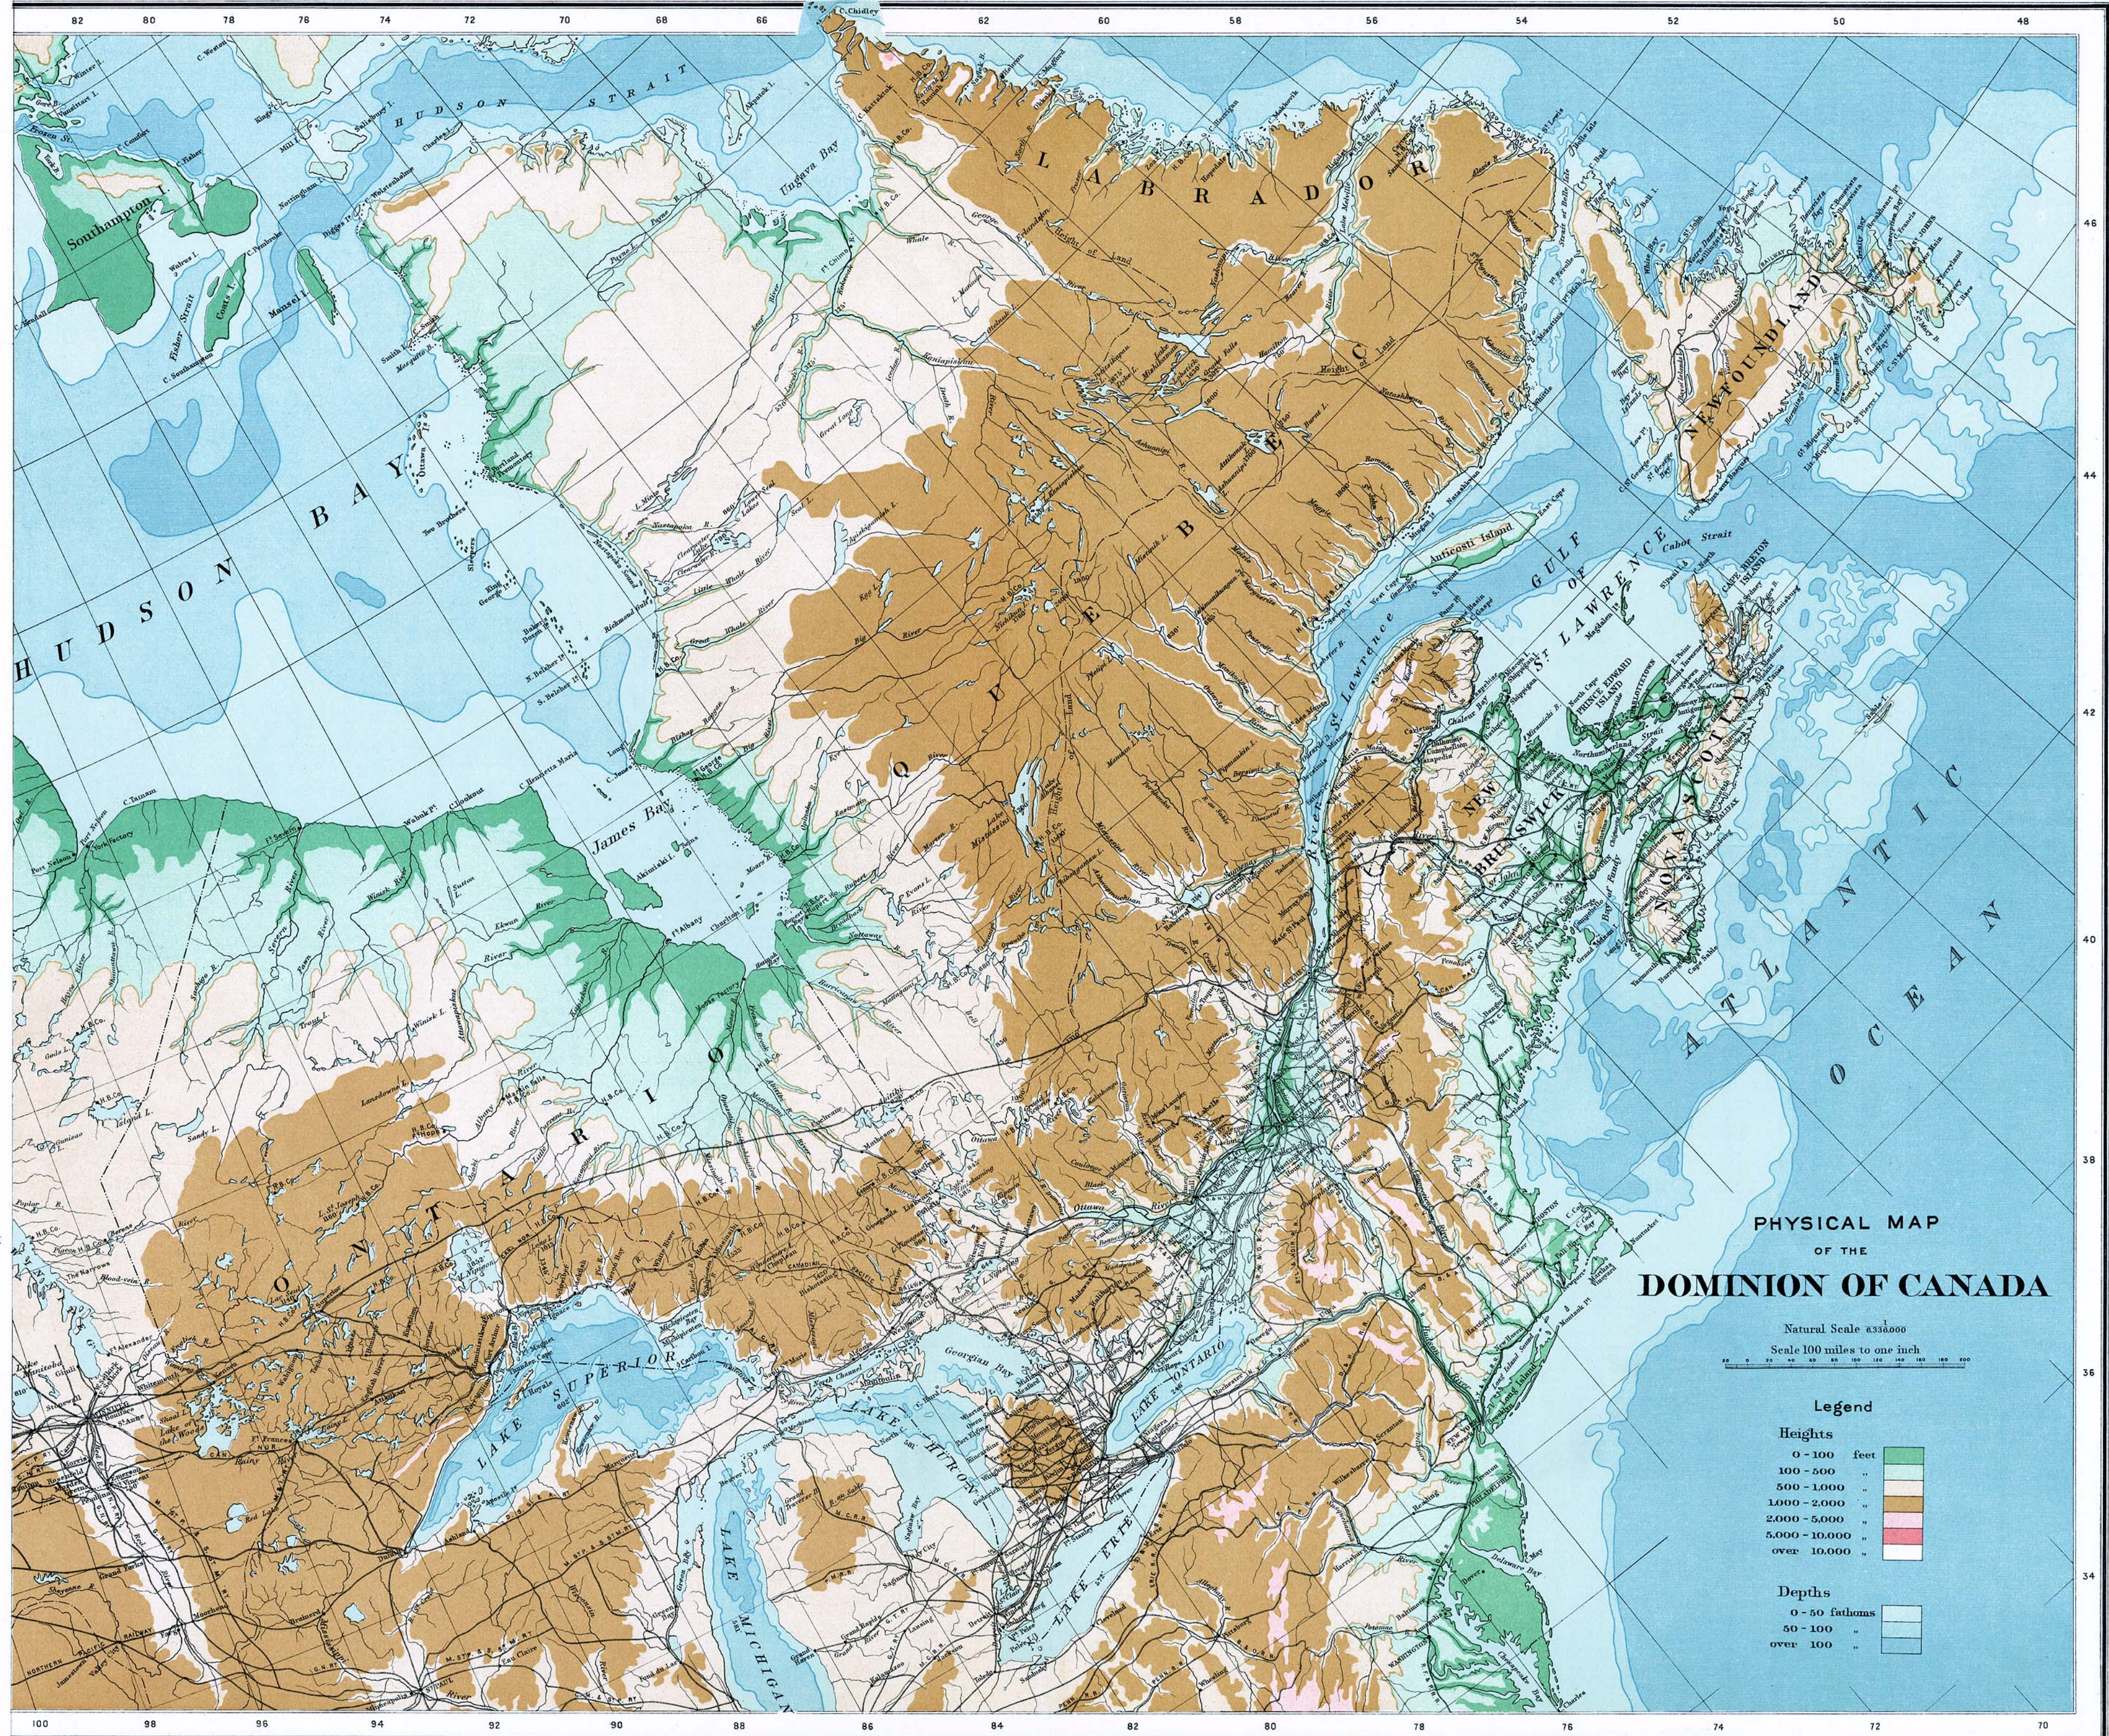

EAST SHEET

PHYSICAL MAP
OF THE
DOMINION OF CANADA

Natural Scale 6336000
Scale 100 miles to one inch

Legend

Heights	
0 - 100 feet	Green
100 - 500 "	Light Green
500 - 1,000 "	Yellow-Green
1,000 - 2,000 "	Yellow
2,000 - 5,000 "	Orange
5,000 - 10,000 "	Red-Orange
over 10,000 "	Red

Depths	
0 - 50 fathoms	Light Blue
50 - 100 "	Medium Blue
over 100 "	Dark Blue