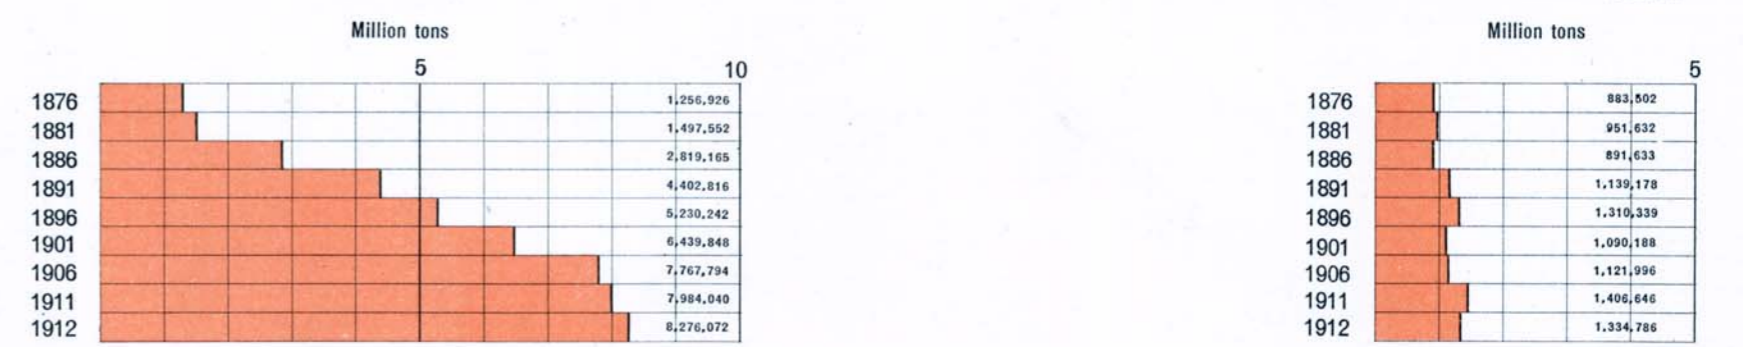

Sea-going Shipping entered and cleared with cargo and in ballast

Sea-going Shipping entered and cleared by nationalities

Tonnage of sea-going vessels in Canadian trade, 5 year averages

Number of vessels arrived at, and departed from Canadian ports on inland waters

Tonnage of vessels arrived at, and departed from Canadian ports on inland waters

Tonnage of vessels in coasting trade, by Provinces

British Columbia

Quebec

New Brunswick

Nova Scotia

Prince Edward Island

Coasting trade of Canada and Provinces, 1912