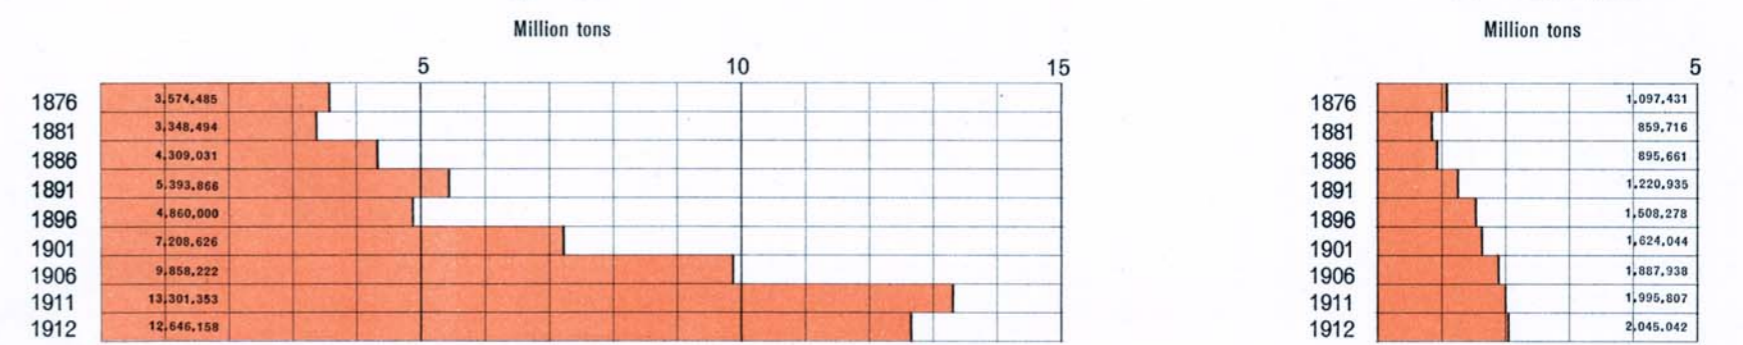

Sea-going Shipping entered and cleared with cargo and in ballast

Sea-going Shipping entered and cleared by nationalities

Tonnage of sea-going vessels in Canadian trade, 5 year averages

Number of vessels arrived at, and departed from Canadian ports on inland waters

Tonnage of vessels arrived at, and departed from Canadian ports on inland waters

Tonnage of vessels in coasting trade, by Provinces

British Columbia

Quebec

New Brunswick

Nova Scotia

Prince Edward Island

Coasting trade of Canada and Provinces, 1912