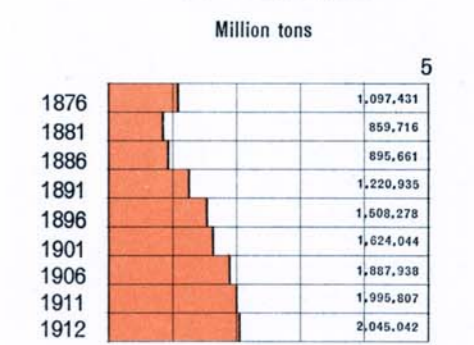

Sea-going Shipping entered and cleared with cargo and in ballast

Sea-going Shipping entered and cleared by nationalities

Tonnage of sea-going vessels in Canadian trade, 5 year averages

Number of vessels arrived at, and departed from Canadian ports on inland waters

Tonnage of vessels arrived at, and departed from Canadian ports on inland waters

Tonnage of vessels in coasting trade, by Provinces

British Columbia

Quebec

New Brunswick

Nova Scotia

Prince Edward Island

Coasting trade of Canada and Provinces, 1912