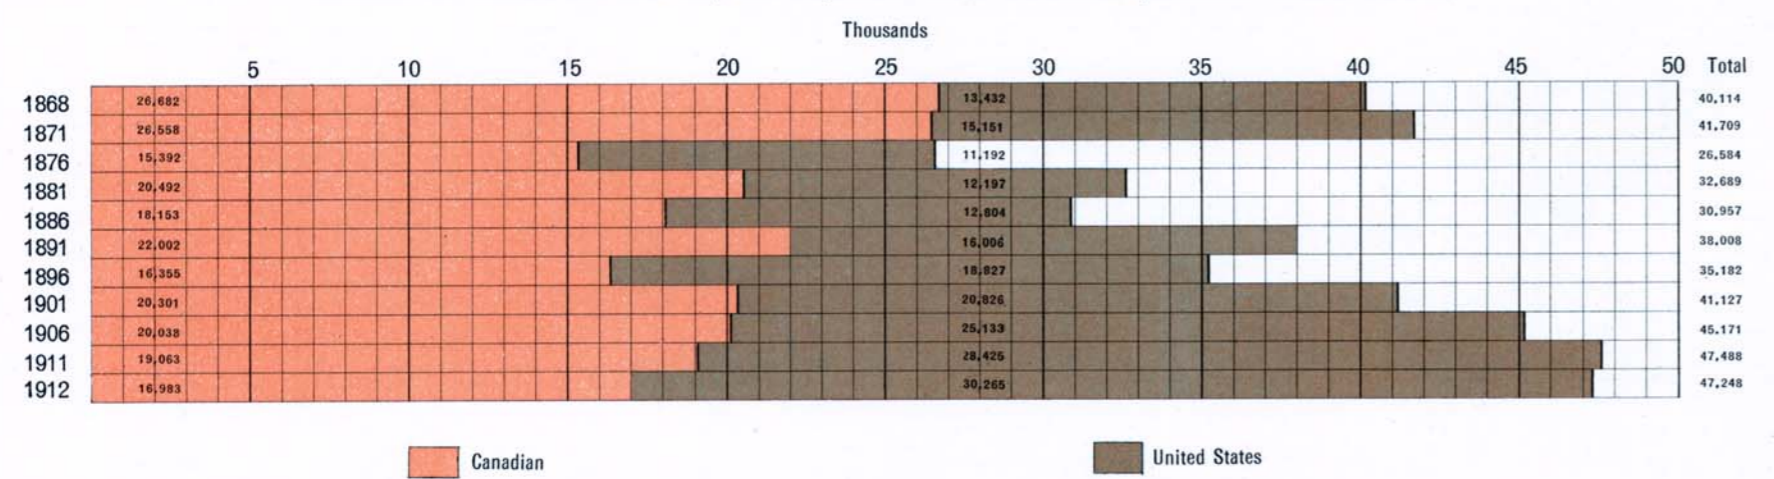

Sea-going Shipping entered and cleared with cargo and in ballast

Sea-going Shipping entered and cleared by nationalities

Tonnage of sea-going vessels in Canadian trade, 5 year averages

Number of vessels arrived at, and departed from Canadian ports on inland waters

Tonnage of vessels arrived at, and departed from Canadian ports on inland waters

Tonnage of vessels in coasting trade, by Provinces

British Columbia

Quebec

New Brunswick

Nova Scotia

Prince Edward Island

Coasting trade of Canada and Provinces, 1912