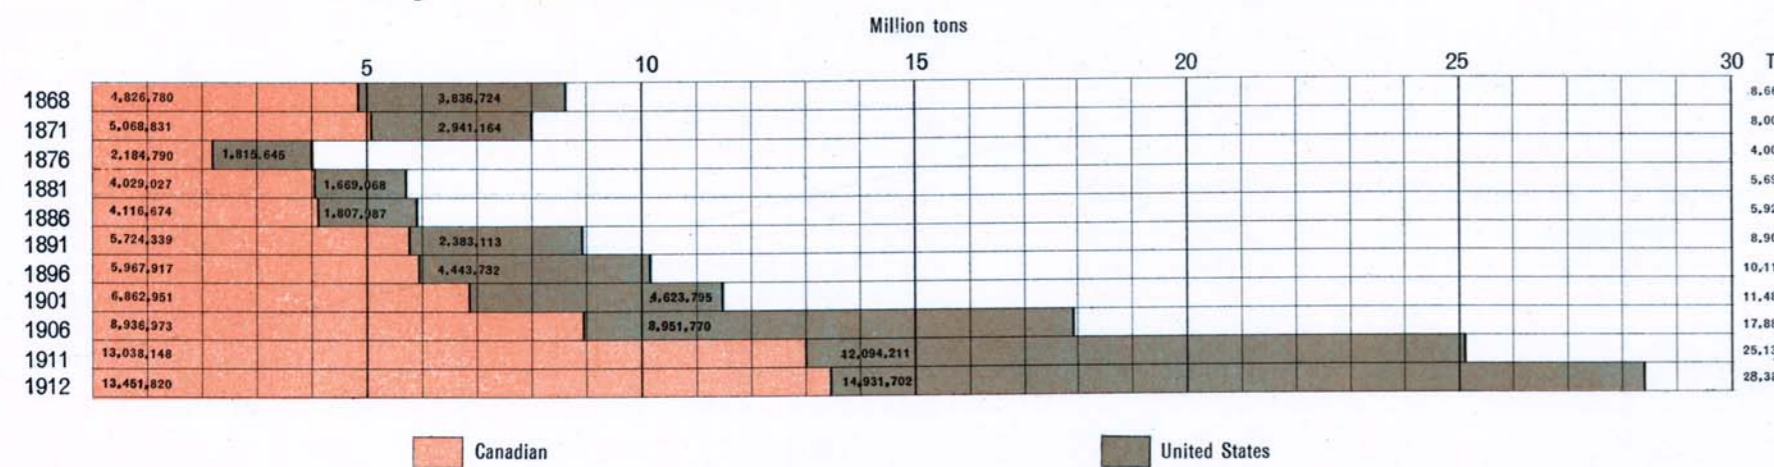

Sea-going Shipping entered and cleared with cargo and in ballast

Sea-going Shipping entered and cleared by nationalities

Tonnage of sea-going vessels in Canadian trade, 5 year averages

Number of vessels arrived at, and departed from Canadian ports on inland waters

Tonnage of vessels arrived at, and departed from Canadian ports on inland waters

Tonnage of vessels in coasting trade, by Provinces

British Columbia

Quebec

New Brunswick

Nova Scotia

Prince Edward Island

Coasting trade of Canada and Provinces, 1912