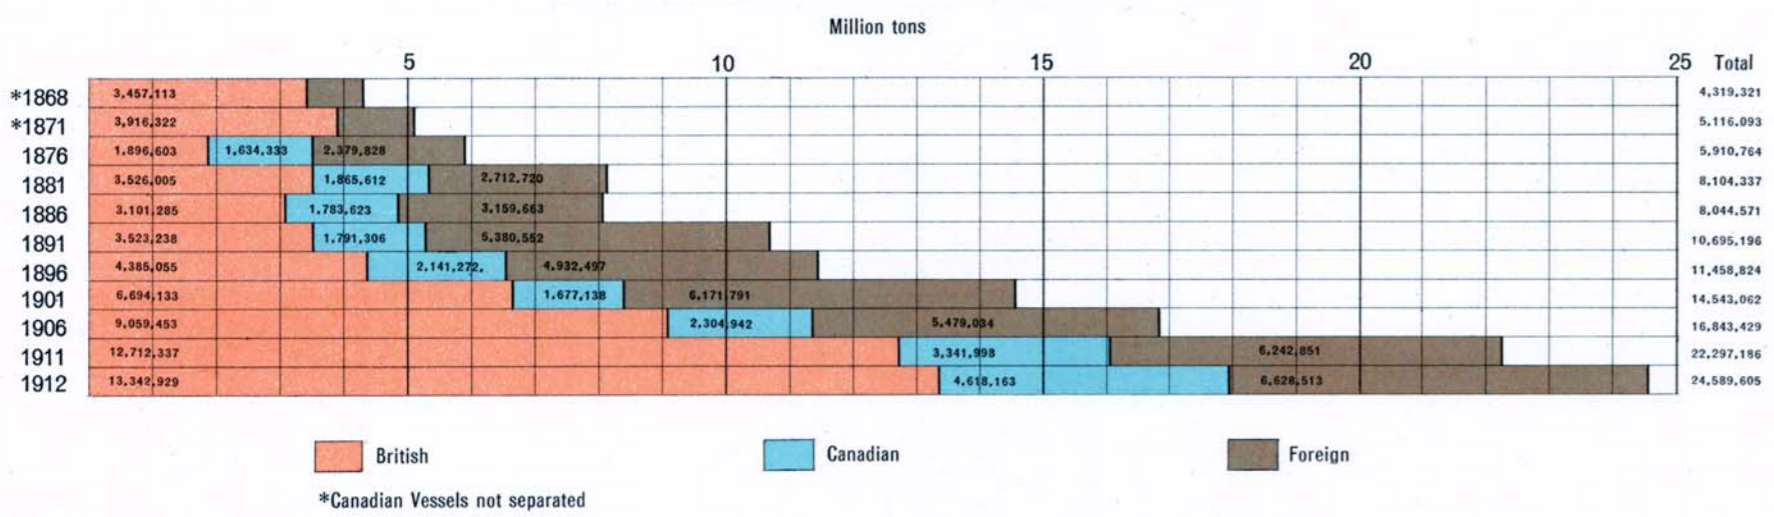

Sea-going Shipping entered and cleared with cargo and in ballast

Sea-going Shipping entered and cleared by nationalities

Tonnage of sea-going vessels in Canadian trade, 5 year averages

Number of vessels arrived at, and departed from Canadian ports on inland waters

Tonnage of vessels arrived at, and departed from Canadian ports on inland waters

Tonnage of vessels in coasting trade, by Provinces

British Columbia

Quebec

New Brunswick

Nova Scotia

Prince Edward Island

Coasting trade of Canada and Provinces, 1912