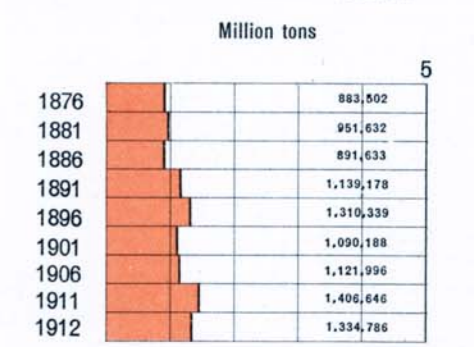

Sea-going Shipping entered and cleared with cargo and in ballast

Sea-going Shipping entered and cleared by nationalities

Tonnage of sea-going vessels in Canadian trade, 5 year averages

Number of vessels arrived at, and departed from Canadian ports on inland waters

Tonnage of vessels arrived at, and departed from Canadian ports on inland waters

Tonnage of vessels in coasting trade, by Provinces

British Columbia

Quebec

New Brunswick

Nova Scotia

Prince Edward Island

Coasting trade of Canada and Provinces, 1912