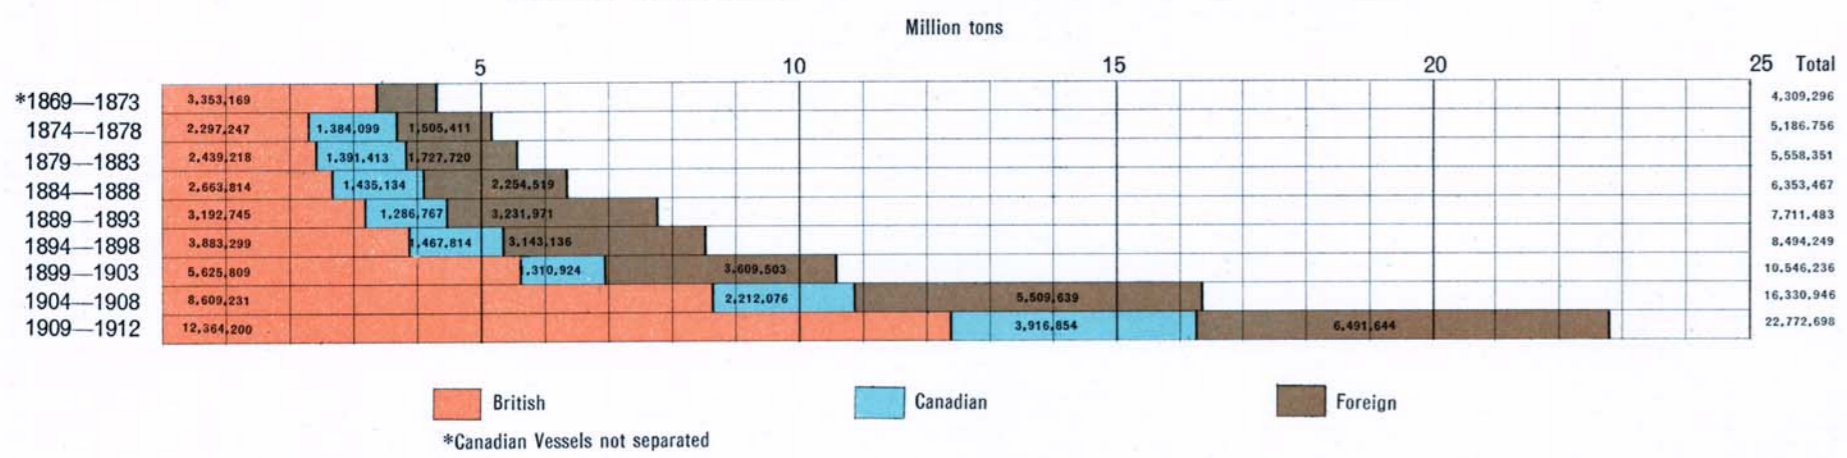

Sea-going Shipping entered and cleared with cargo and in ballast

Sea-going Shipping entered and cleared by nationalities

Tonnage of sea-going vessels in Canadian trade, 5 year averages

Number of vessels arrived at, and departed from Canadian ports on inland waters

Tonnage of vessels arrived at, and departed from Canadian ports on inland waters

Tonnage of vessels in coasting trade, by Provinces

British Columbia

Quebec

New Brunswick

Nova Scotia

Prince Edward Island

Coasting trade of Canada and Provinces, 1912