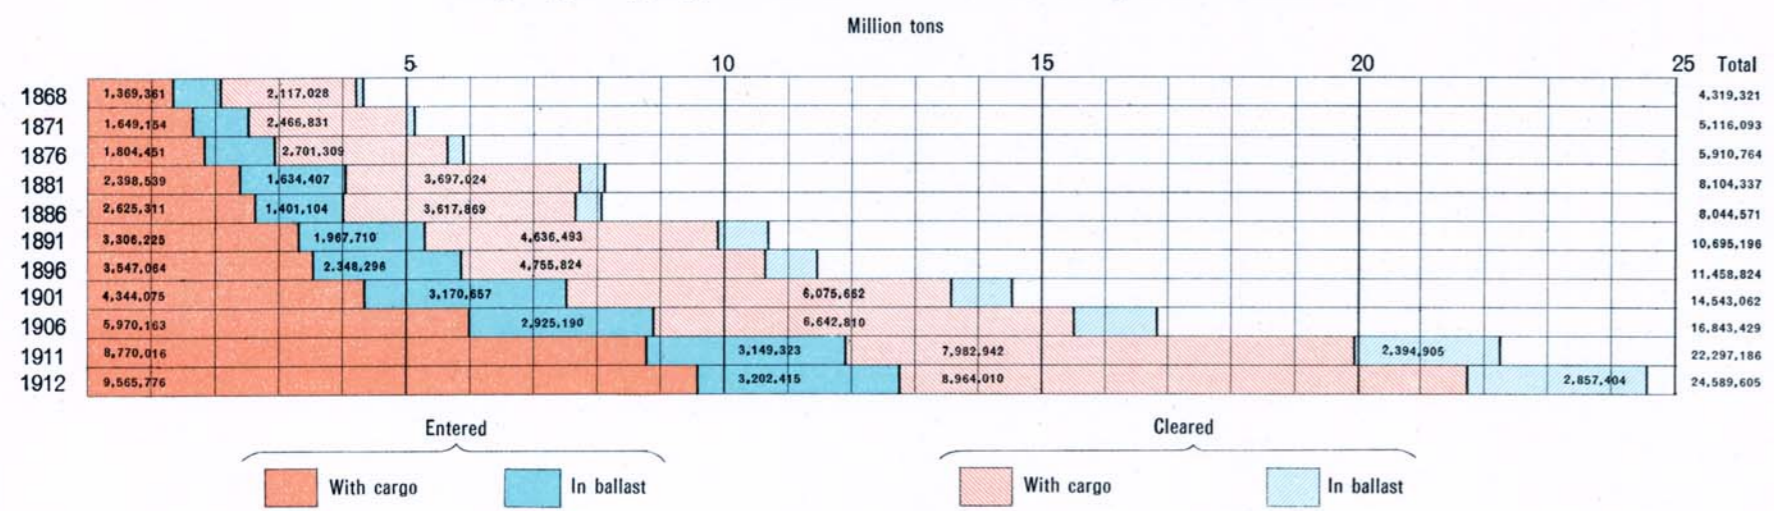

Sea-going Shipping entered and cleared with cargo and in ballast

Sea-going Shipping entered and cleared by nationalities

Tonnage of sea-going vessels in Canadian trade, 5 year averages

Number of vessels arrived at, and departed from Canadian ports on inland waters

Tonnage of vessels arrived at, and departed from Canadian ports on inland waters

Tonnage of vessels in coasting trade, by Provinces

British Columbia

Quebec

New Brunswick

Nova Scotia

Prince Edward Island

Coasting trade of Canada and Provinces, 1912