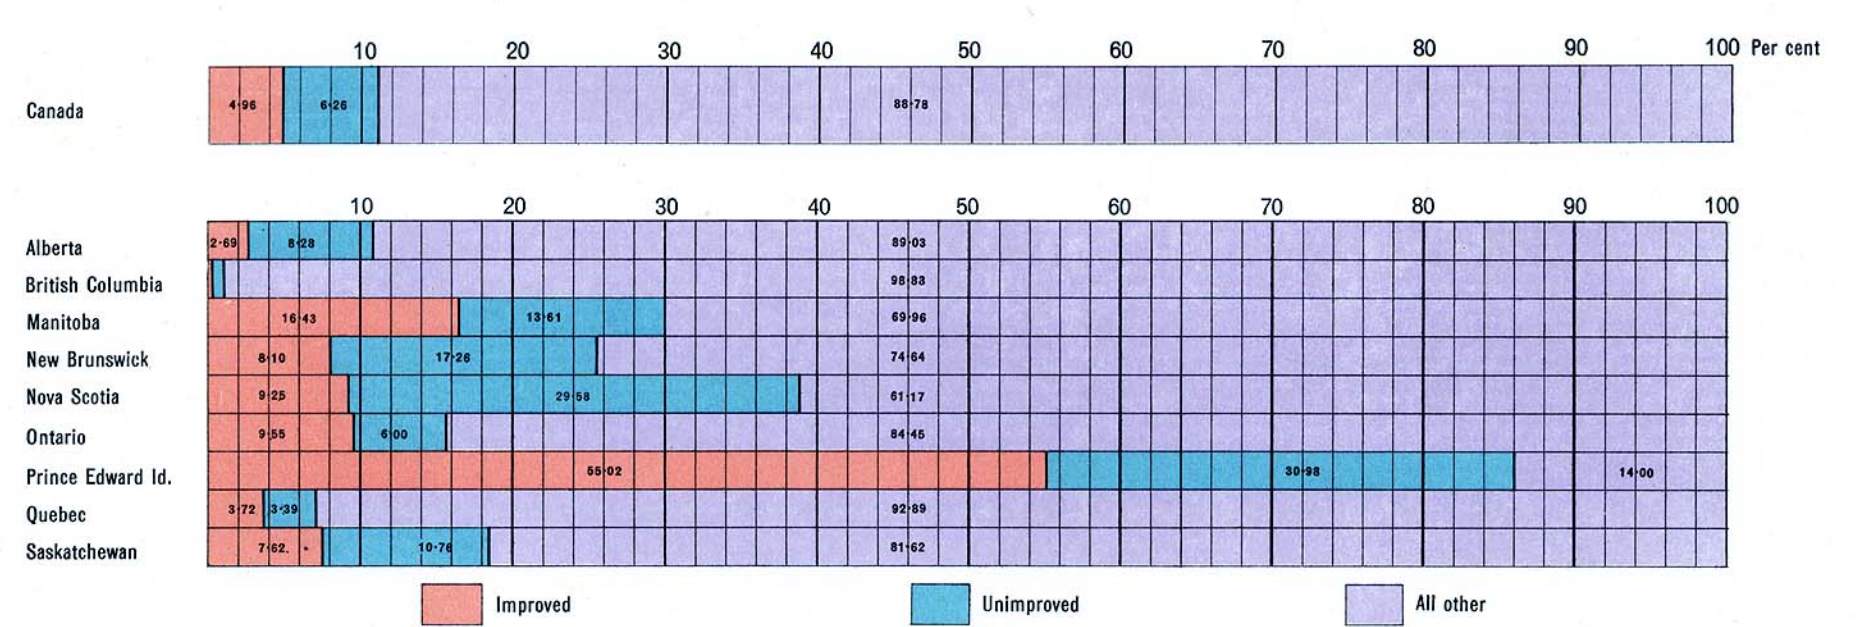

Total value of Farm Land, Buildings, Implements and Live Stock

Average value of Farm Products per Farm

Average value of Farm Products per Acre

Classification of Number of Farmers by Tenure

Classification of Farm Area, by Tenure

Proportion of Improved and Unimproved Area of Farms to total Land Area

Number of Acres of Improved and Unimproved Land in Farms in Canada, in Census years

Number of Acres of Improved and Unimproved Land in Farms by Provinces, 1911

Value of all Farm Property, 1911

Average value per Farm, of all Farm Property, 1911