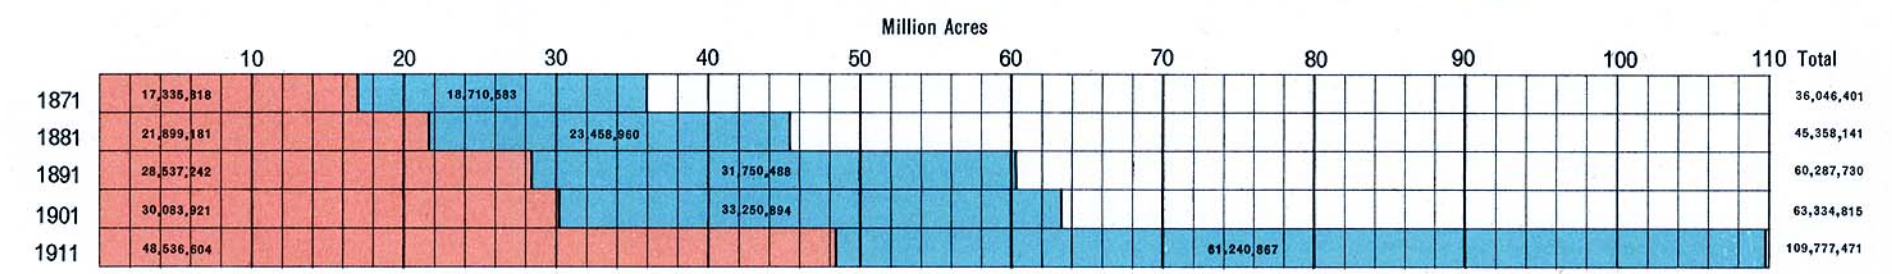

Total value of Farm Land, Buildings, Implements and Live Stock

Average value of Farm Products per Farm

Average value of Farm Products per Acre

Classification of Number of Farmers by Tenure

Classification of Farm Area, by Tenure

Proportion of Improved and Unimproved Area of Farms to total Land Area

Number of Acres of Improved and Unimproved Land in Farms in Canada, in Census years

Number of Acres of Improved and Unimproved Land in Farms by Provinces, 1911

Value of all Farm Property, 1911

Average value per Farm, of all Farm Property, 1911