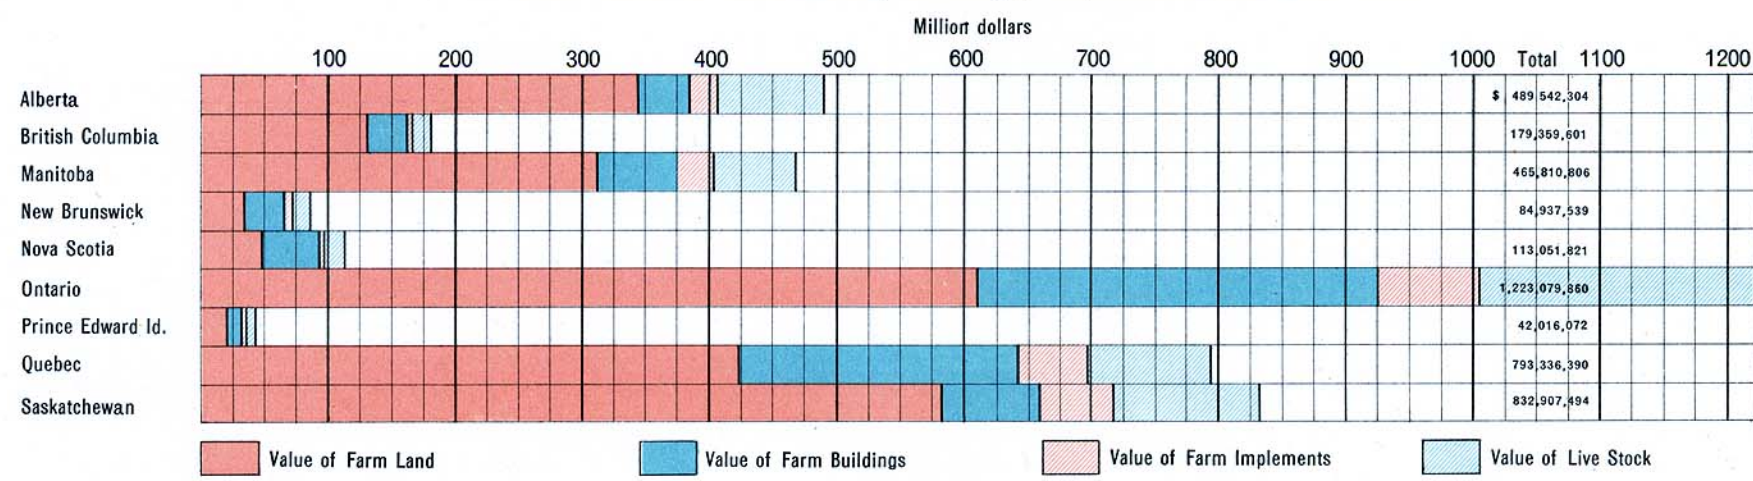

Total value of Farm Land, Buildings, Implements and Live Stock

Average value of Farm Products per Farm

Average value of Farm Products per Acre

Classification of Number of Farmers by Tenure

Classification of Farm Area, by Tenure

Proportion of Improved and Unimproved Area of Farms to total Land Area

Number of Acres of Improved and Unimproved Land in Farms in Canada, in Census years

Number of Acres of Improved and Unimproved Land in Farms by Provinces, 1911

Value of all Farm Property, 1911

Average value per Farm, of all Farm Property, 1911