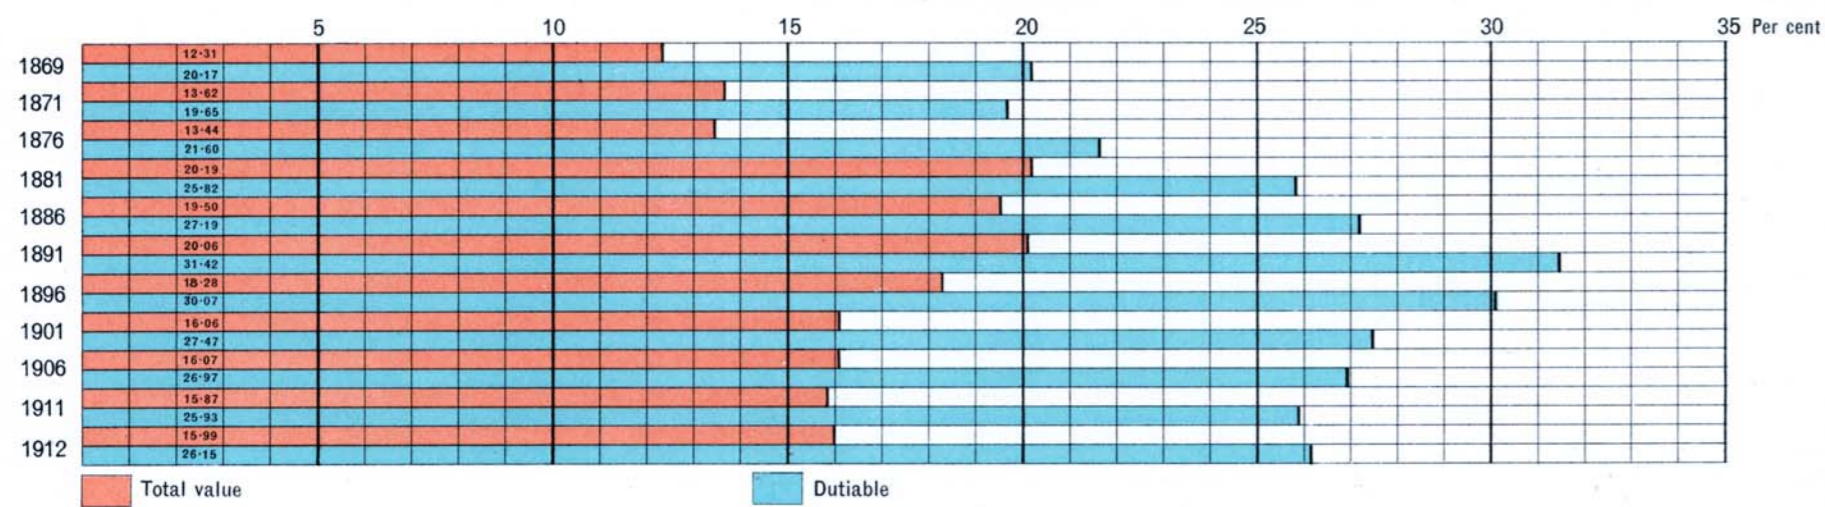

Imports, per head

Average rate of duty on dutiable goods entered for home consumption

Proportion of duty collected on Imports from Great Britain and other Countries

Increase of Trade in certain Countries, in Decade 1902-1912

Mineral Production

Production by Provinces, 1912

Coal and Coke

Silver

Nickel

Gold

Copper

TELEGRAPHS