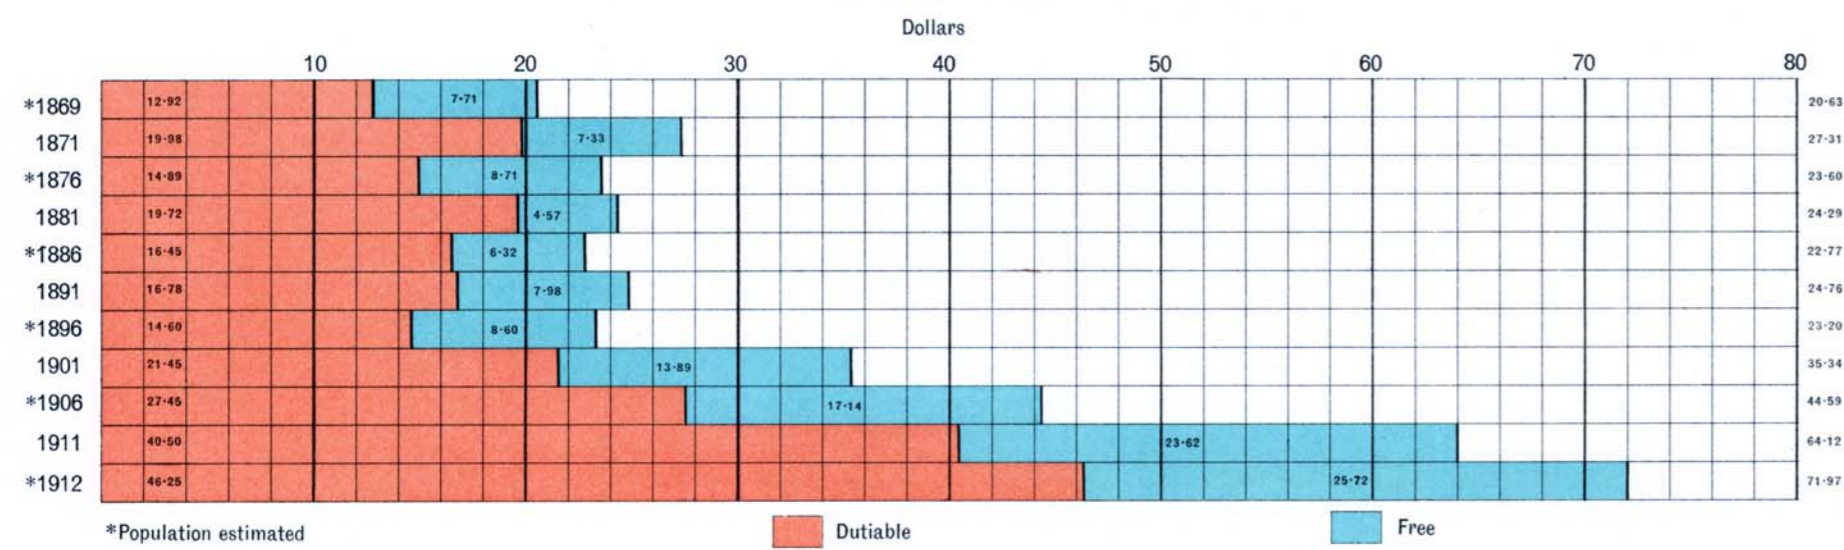

Imports, per head

Average rate of duty on dutiable goods entered for home consumption

Proportion of duty collected on Imports from Great Britain and other Countries

Increase of Trade in certain Countries, in Decade 1902-1912

Mineral Production

Production by Provinces, 1912

Coal and Coke

Silver

Nickel

Gold

Copper

TELEGRAPHS

Miles of Line

Messages sent