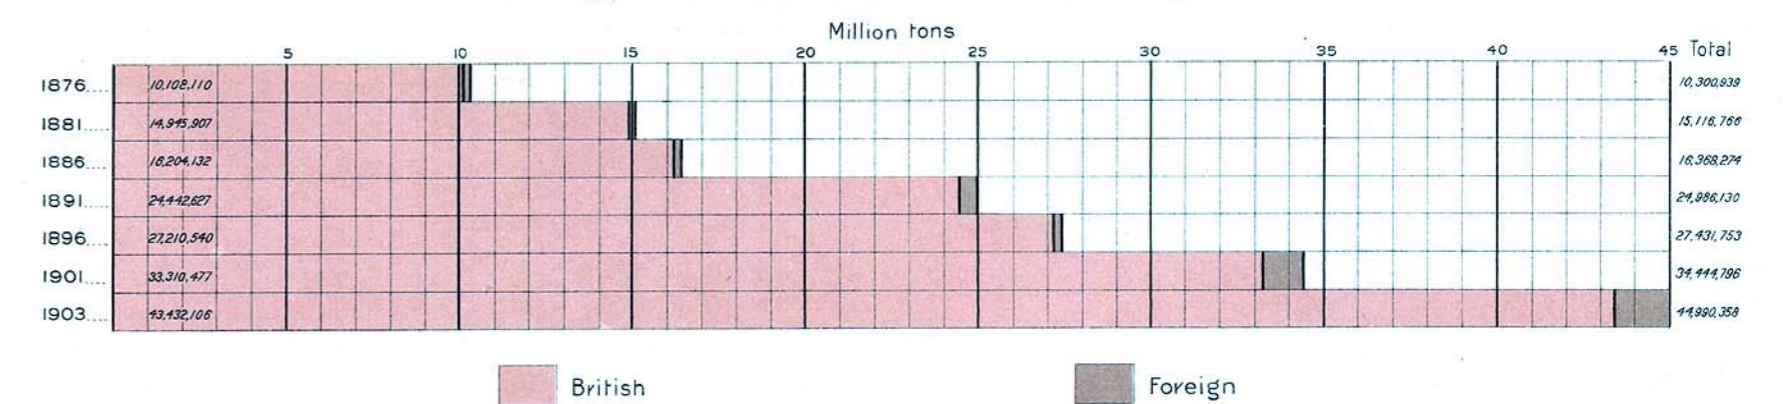

MARINE

Light stations, lights, fog whistles and fog horns

Number and tonnage of vessels entered inwards and outwards, 1903; by countries

MARINE

Number of vessels (sea-going and inland) arrived at and departed from Canadian ports

Tonnage of vessels (sea-going and inland) arrived at and departed from Canadian ports

Tonnage of vessels in Canadian coasting trade

Tonnage of vessels entered and cleared at selected ports, 1903