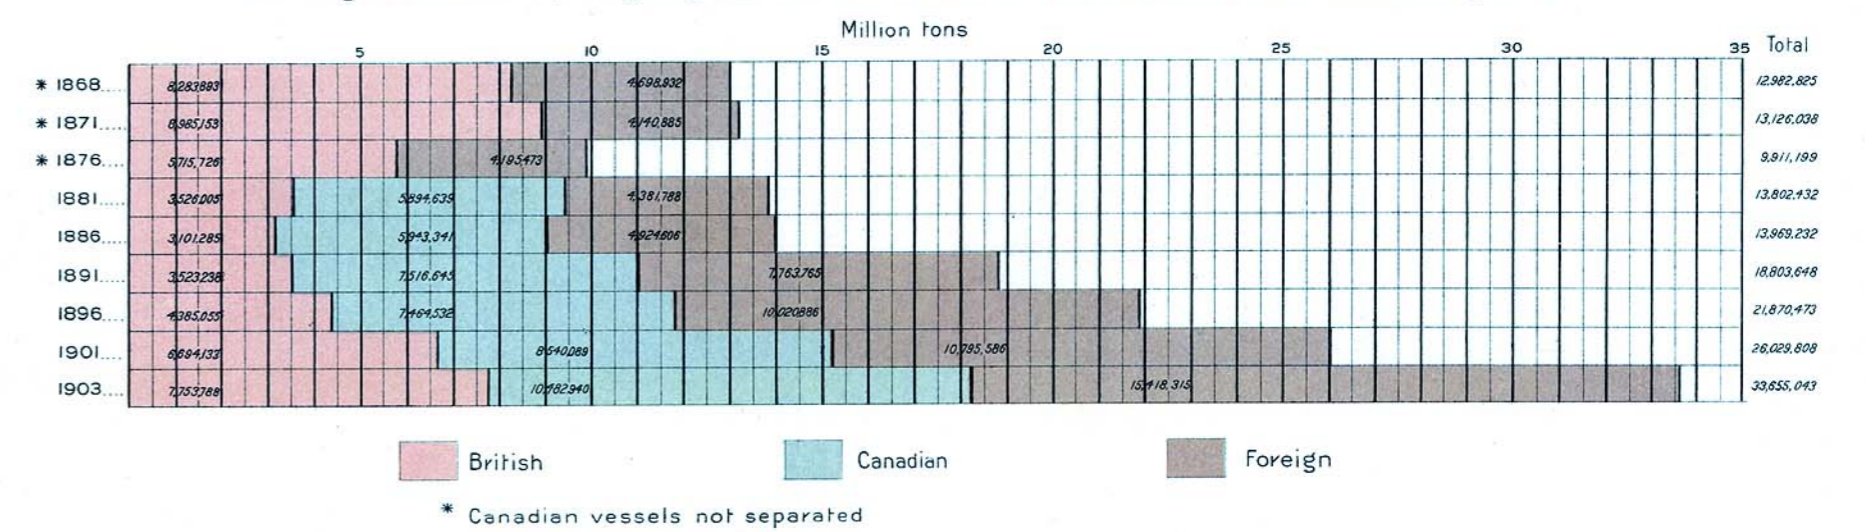

MARINE

Light stations, lights, fog whistles and fog horns

Number and tonnage of vessels entered inwards and outwards, 1903; by countries

MARINE

Number of vessels (sea-going and inland) arrived at and departed from Canadian ports

Tonnage of vessels (sea-going and inland) arrived at and departed from Canadian ports

Tonnage of vessels in Canadian coasting trade

Tonnage of vessels entered and cleared at selected ports, 1903