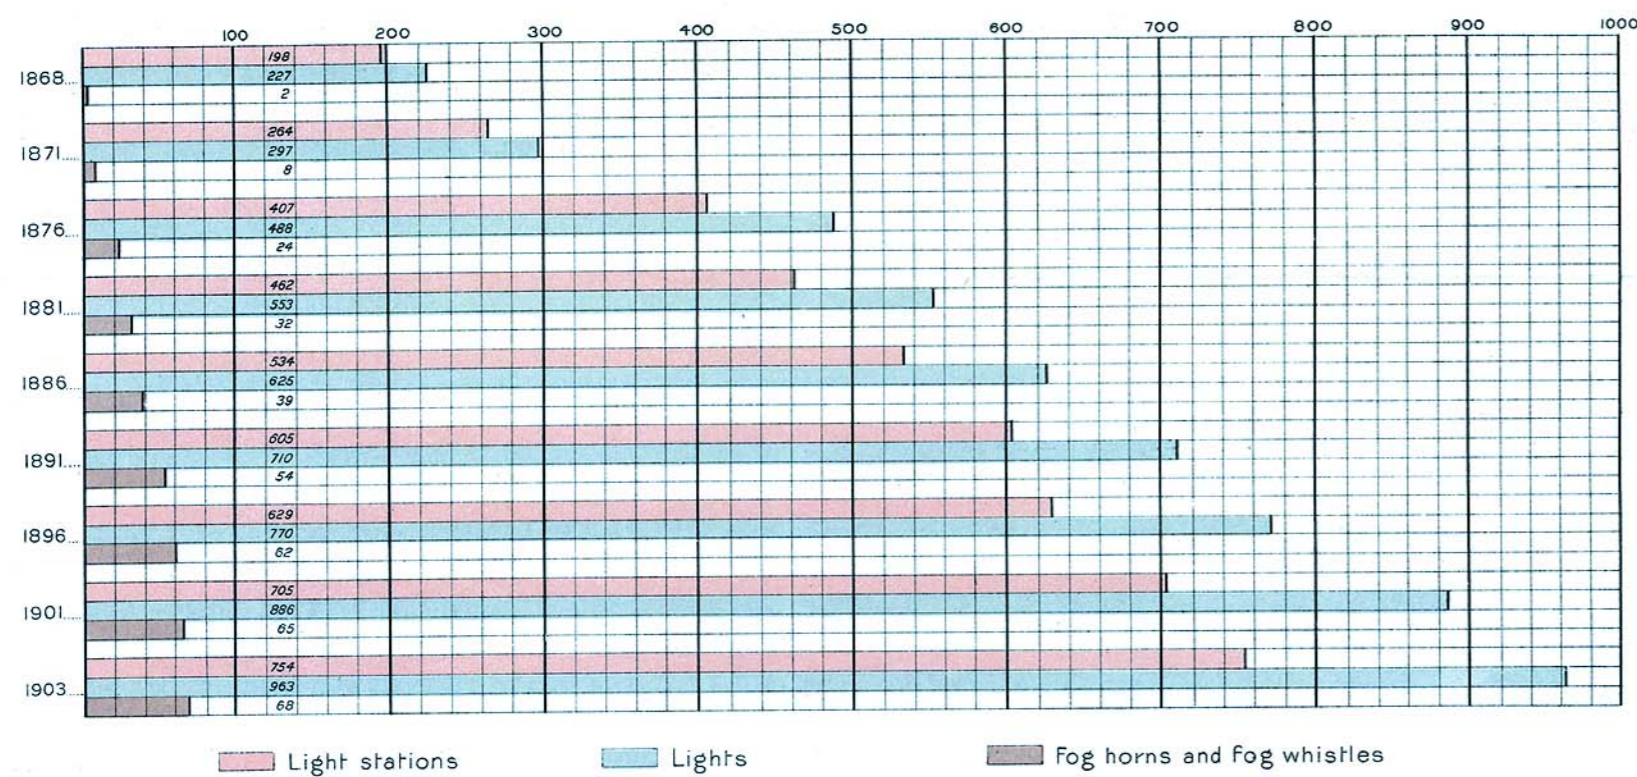

MARINE

Light stations, lights, fog whistles and fog horns

Number and tonnage of vessels entered inwards and outwards, 1903; by countries

MARINE

Number of vessels (sea-going and inland) arrived at and departed from Canadian ports

Tonnage of vessels (sea-going and inland) arrived at and departed from Canadian ports

Tonnage of vessels in Canadian coasting trade

Tonnage of vessels entered and cleared at selected ports, 1903