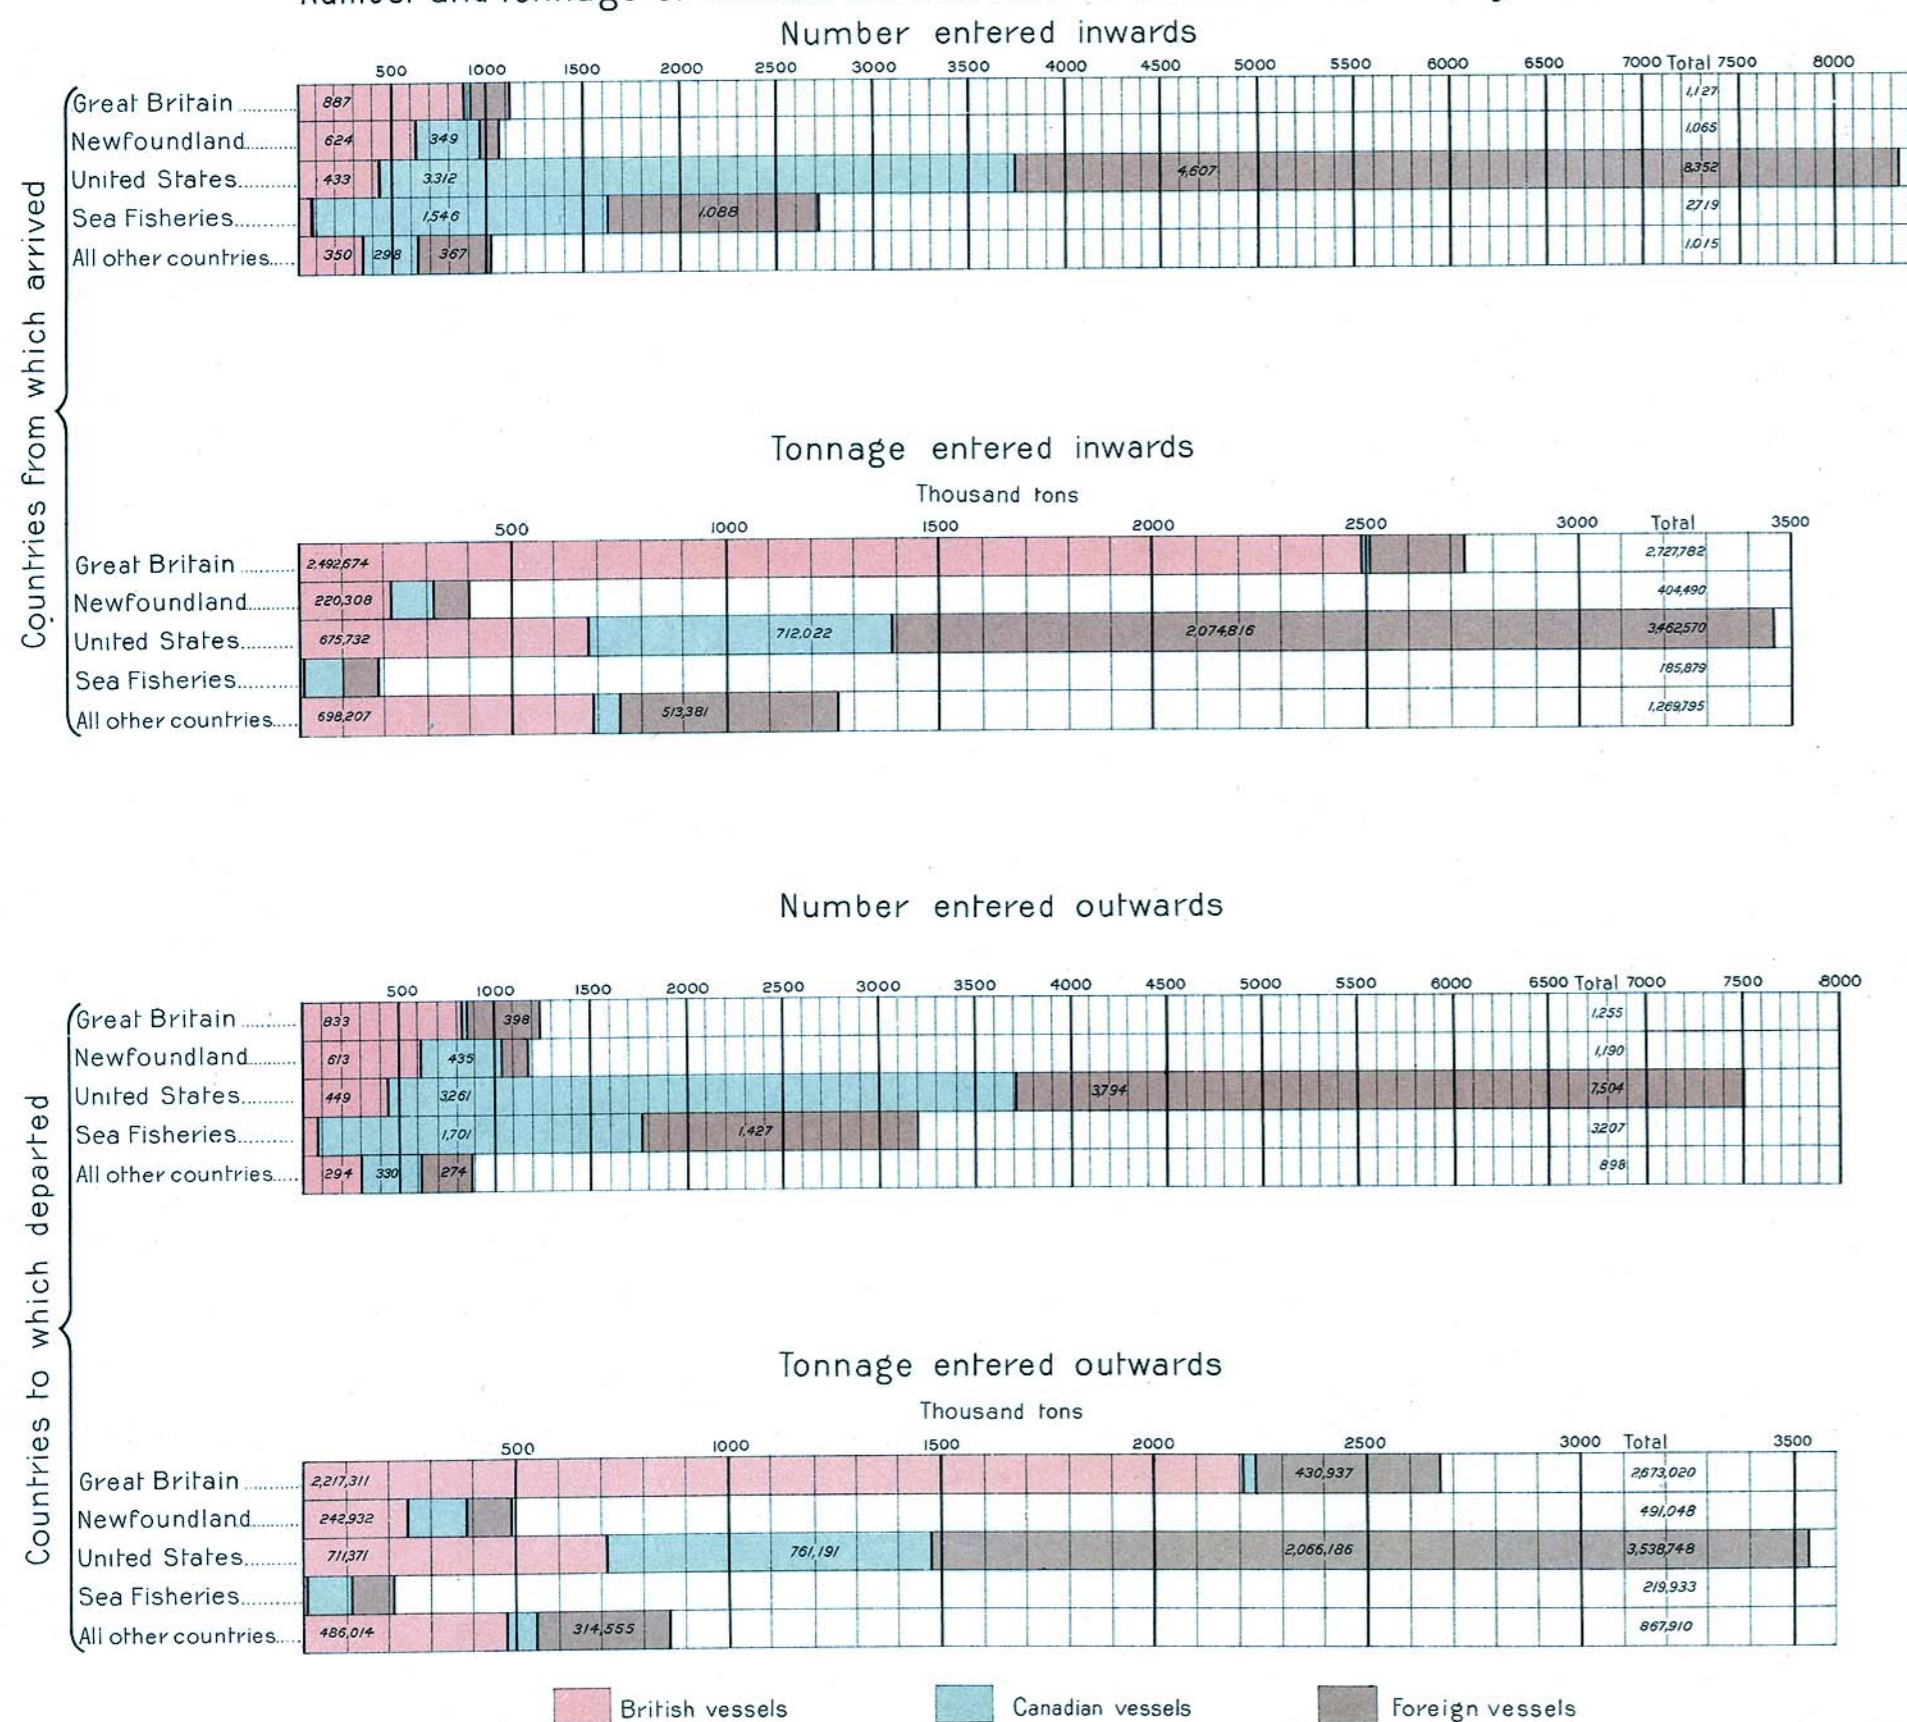

MARINE

Light stations, lights, fog whistles and fog horns

Number and tonnage of vessels entered inwards and outwards, 1903; by countries

MARINE

Number of vessels (sea-going and inland) arrived at and departed from Canadian ports

Tonnage of vessels (sea-going and inland) arrived at and departed from Canadian ports

Tonnage of vessels in Canadian coasting trade

Tonnage of vessels entered and cleared at selected ports, 1903