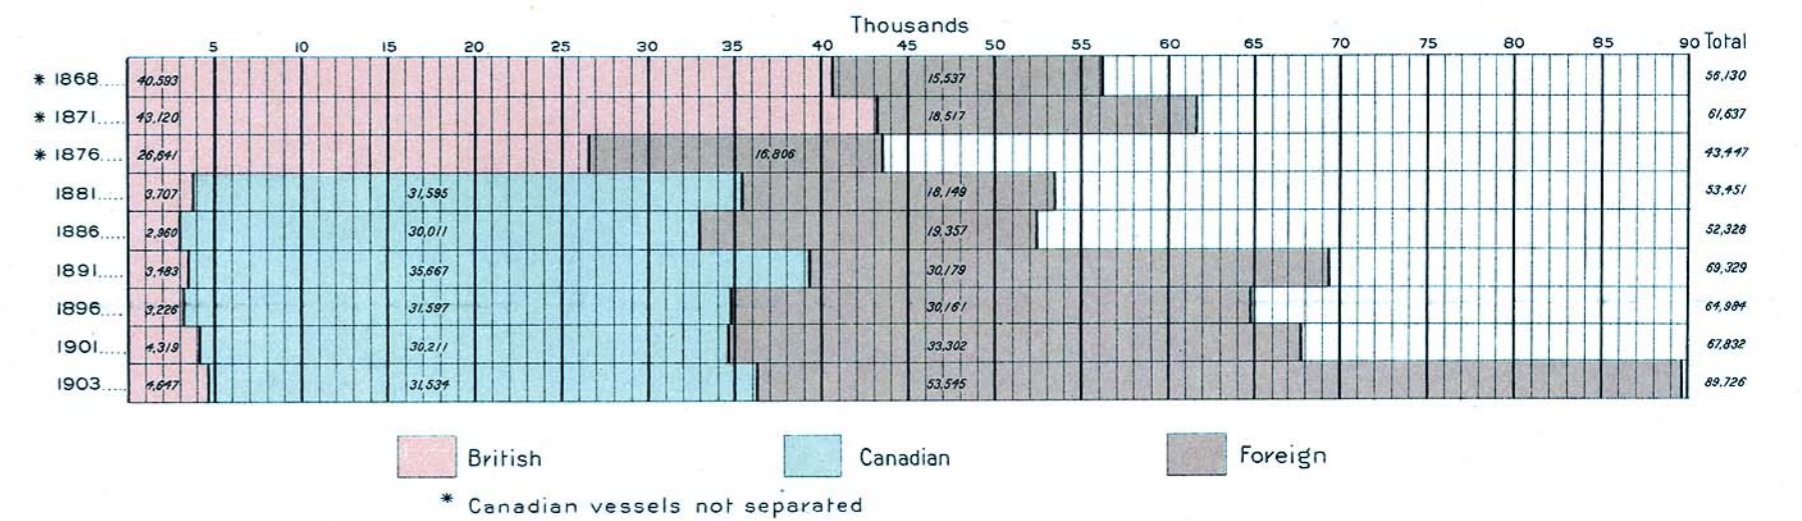

MARINE

Light stations, lights, fog whistles and fog horns

Number and tonnage of vessels entered inwards and outwards, 1903; by countries

MARINE

Number of vessels (sea-going and inland) arrived at and departed from Canadian ports

Tonnage of vessels (sea-going and inland) arrived at and departed from Canadian ports

Tonnage of vessels in Canadian coasting trade

Tonnage of vessels entered and cleared at selected ports, 1903