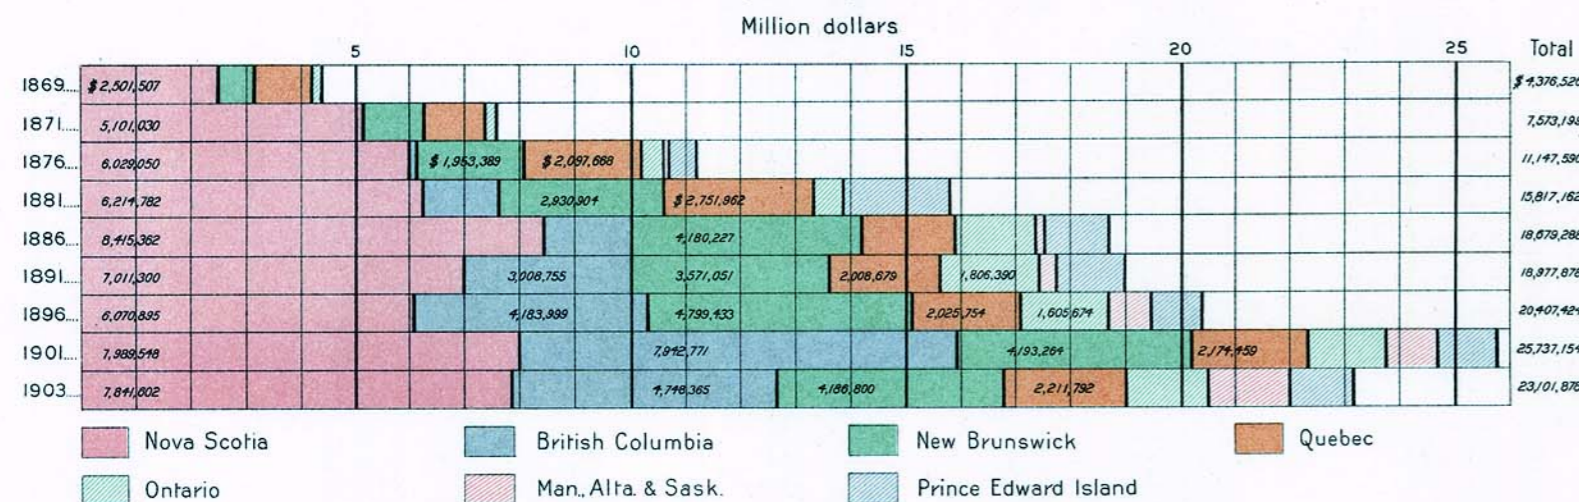

FISHERIES

Value of yield, by Provinces

Legend for Value of yield, by Provinces:  
 Nova Scotia (Pink), Ontario (Light Green), British Columbia (Blue), Man. Alta. & Sask. (Light Pink), New Brunswick (Green), Prince Edward Island (Light Blue), Quebec (Orange)

Kinds of Fish, 1903

Legend for Kinds of Fish, 1903:  
 Cod (Pink), Lobsters (Blue), Salmon (Green), Herring (Orange), Mackerel (Light Blue), Whitefish (Light Pink), Trout (Light Green), Halibut (Green), Haddock (Orange), All others (Light Green)

Number of Fishermen employed

Value of Fishing Vessels, Nets etc.

Principal Countries to which exported, 1903

RAILWAYS

Railway Capital

Proportion of items that make up Capital, 1903

Number of Passengers

Freight