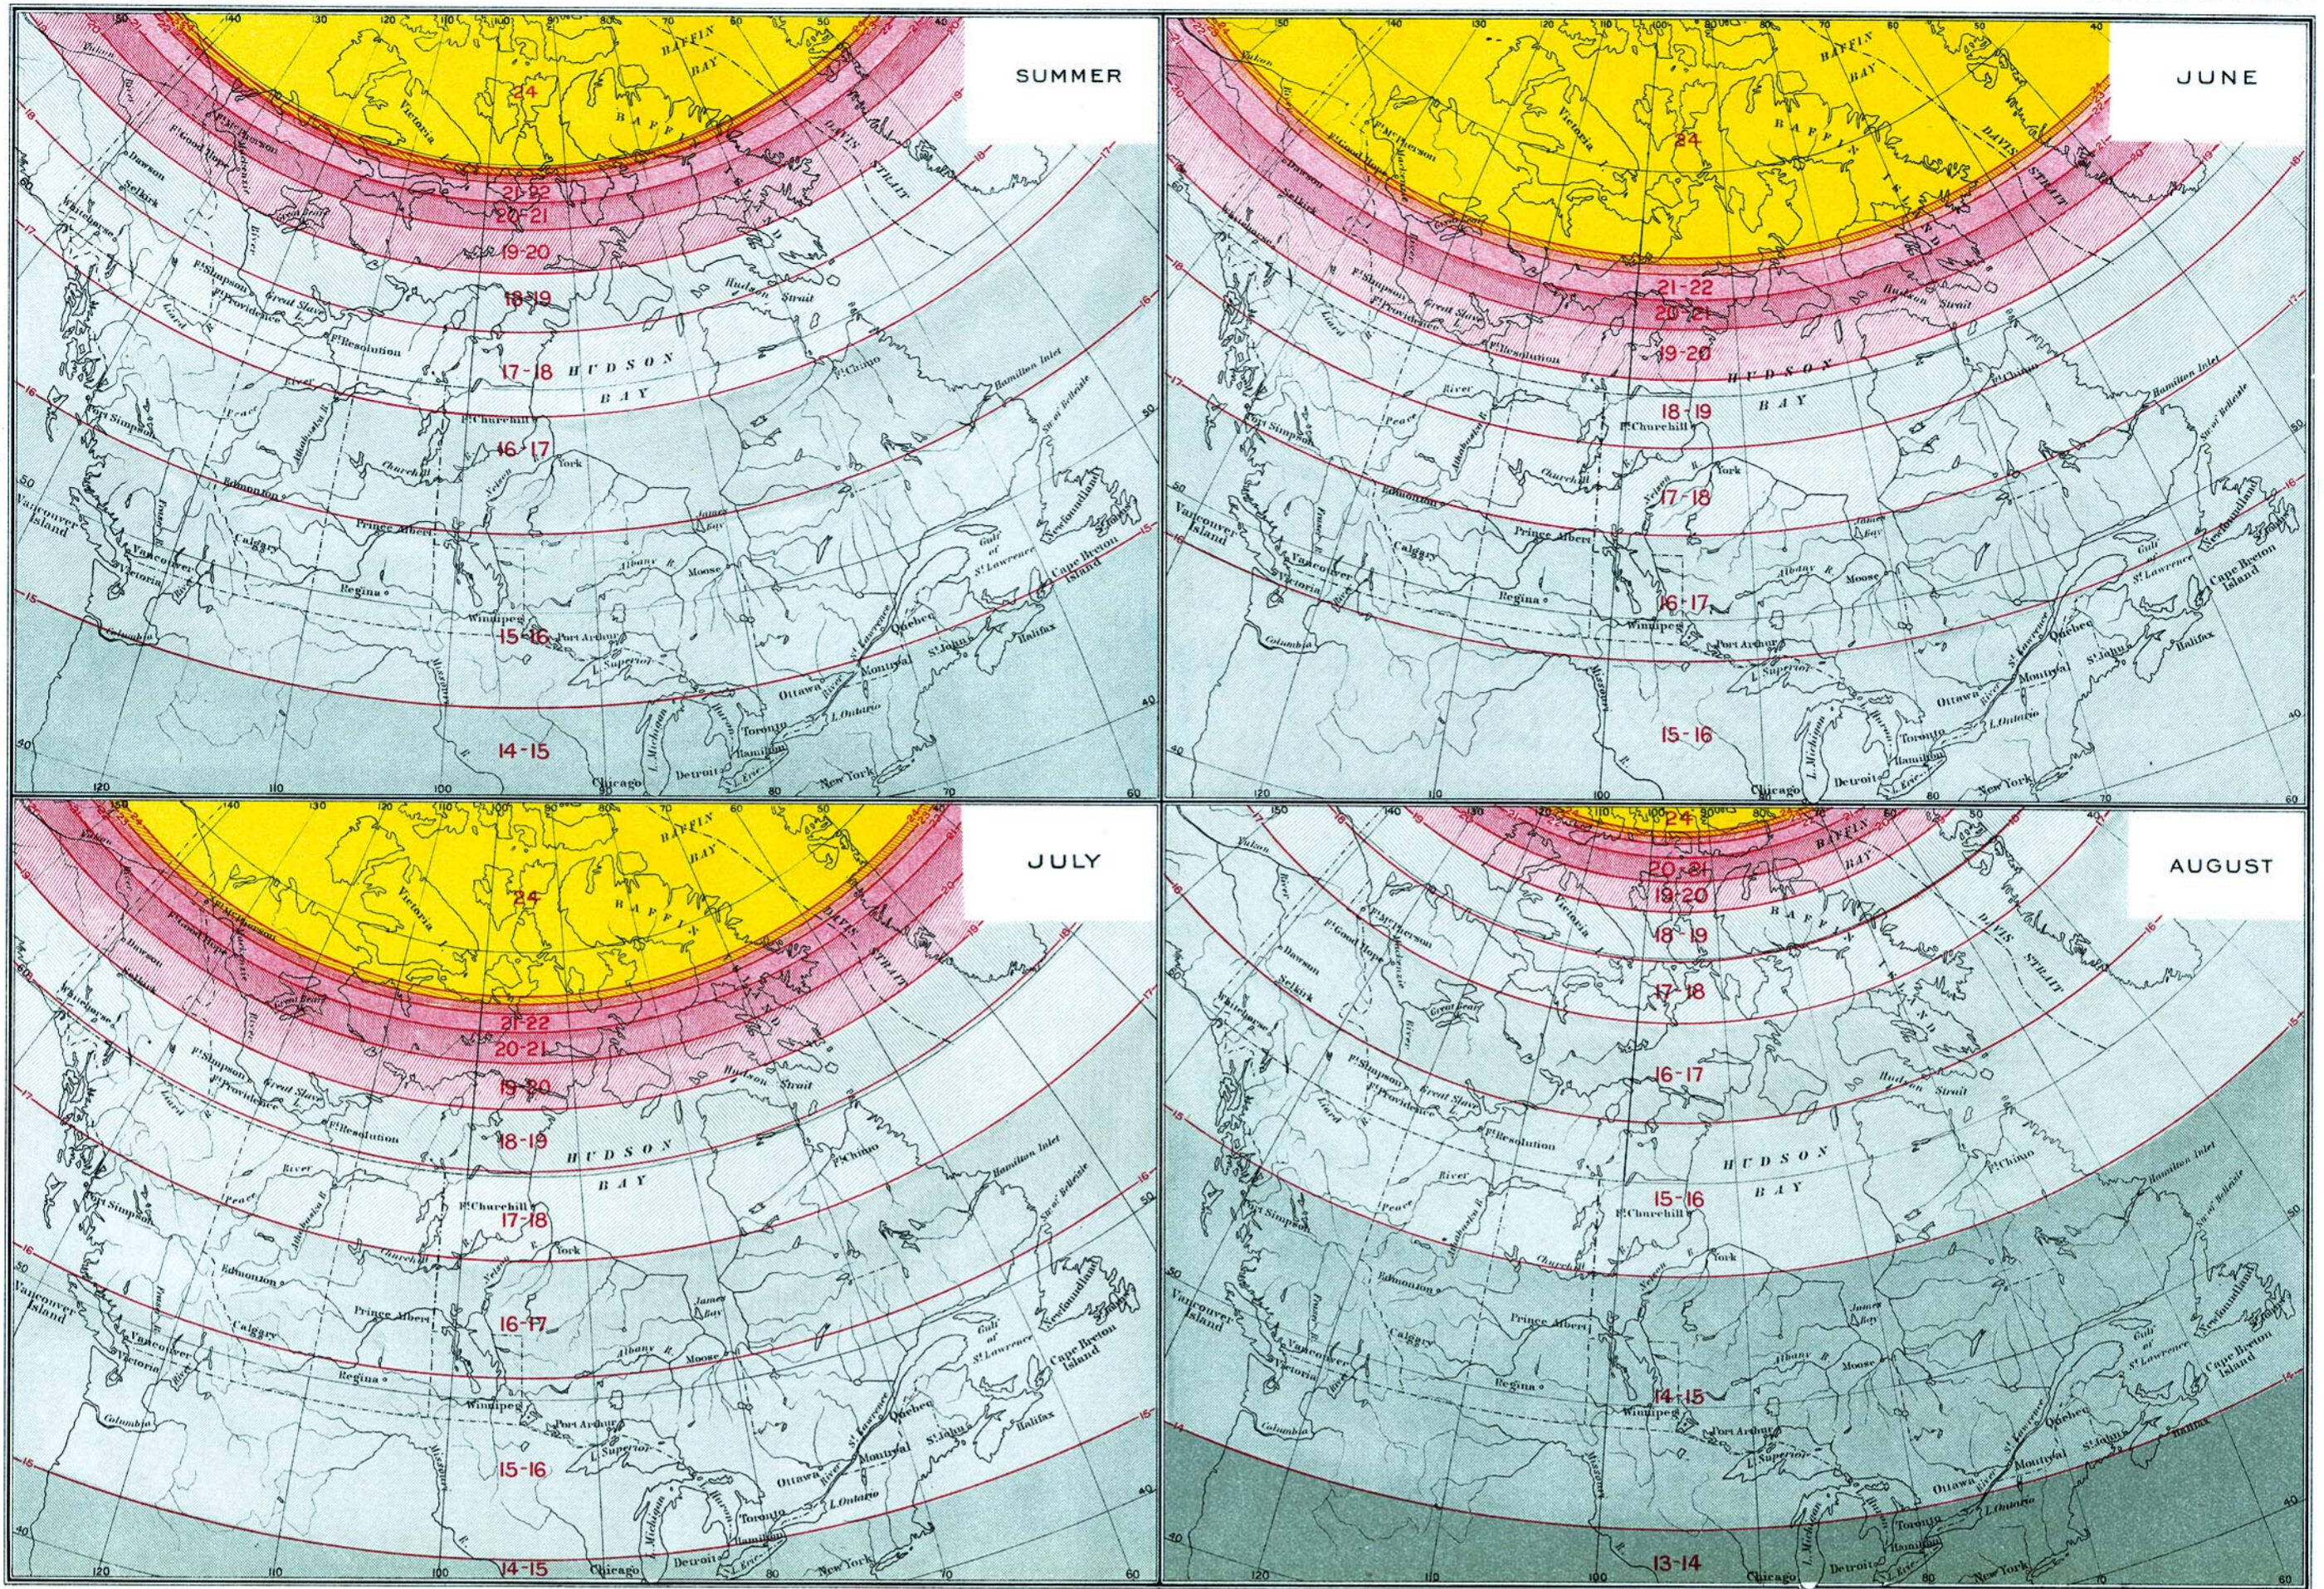

AVERAGE POSSIBLE HOURS OF SUNSHINE IN SUMMER MONTHS

TEMPERATURE MAPS