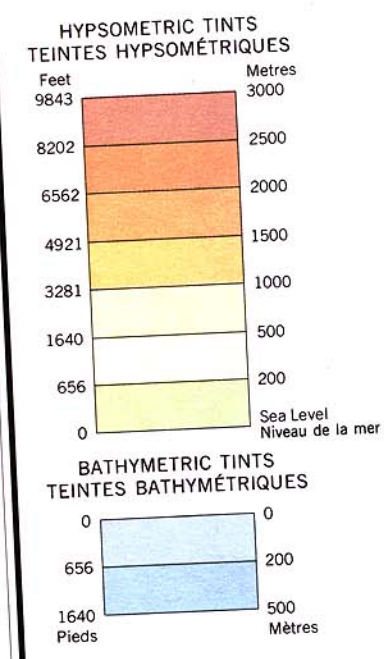

GLOSSARY		GLOSSAIRE	
Abandoned	Disaffecté	Lava Beds	Couches de lave
Rapids	Rapides	Under Construction	En construction

ABBREVIATIONS		ABRÉVIATIONS	
IR	Indian Reserve	RI	Réserve indienne
R	Rapids	R	Rapides
USA	United States of America	E-U d'A.	États-Unis d'Amérique

Lambert Conformal Conic Projection,
Standard Parallels at 56°40'N and 59°20'N

Projection conique conforme de Lambert,
parallèles d'échelle conservée à 56°40'N et 59°20'N

SCALE 1:1 000 000 ÉCHELLE

REFERENCE	LÉGENDE
Railway, single track	Chemin de fer, voie unique
Main highway	Route principale
Secondary road	Route secondaire
Other roads	Autres routes
Trail or track	Sentier ou piste
Boundary, international	Limite internationale
Boundary, provincial or state	Limite de province ou d'état
Boundary, county or district	Limite de comté ou de district
Boundary, park or reserve	Limite de parc ou de réserve

REFERENCE	LÉGENDE
Town, population 500 - 4 999	Ville, 500 - 4 999 habitants
Town, population 499 and under	Ville, 499 habitants et moins
Mine	Mine
Elevation (in metres)	Altitude (en mètres)
Icefield, glacier	Champs de glace, glacier
Bathymetric lines (in metres)	Courbes de niveau (en mètres)
Contours (in metres)	Courbes de niveau (en mètres)
Marsh or swamp	Marais ou marécage

Copies may be obtained from the Canada Map Office, Energy, Mines and Resources Canada, Ottawa, or your nearest map dealer.

© 1988. Her Majesty the Queen in Right of Canada, Department of Energy, Mines and Resources.