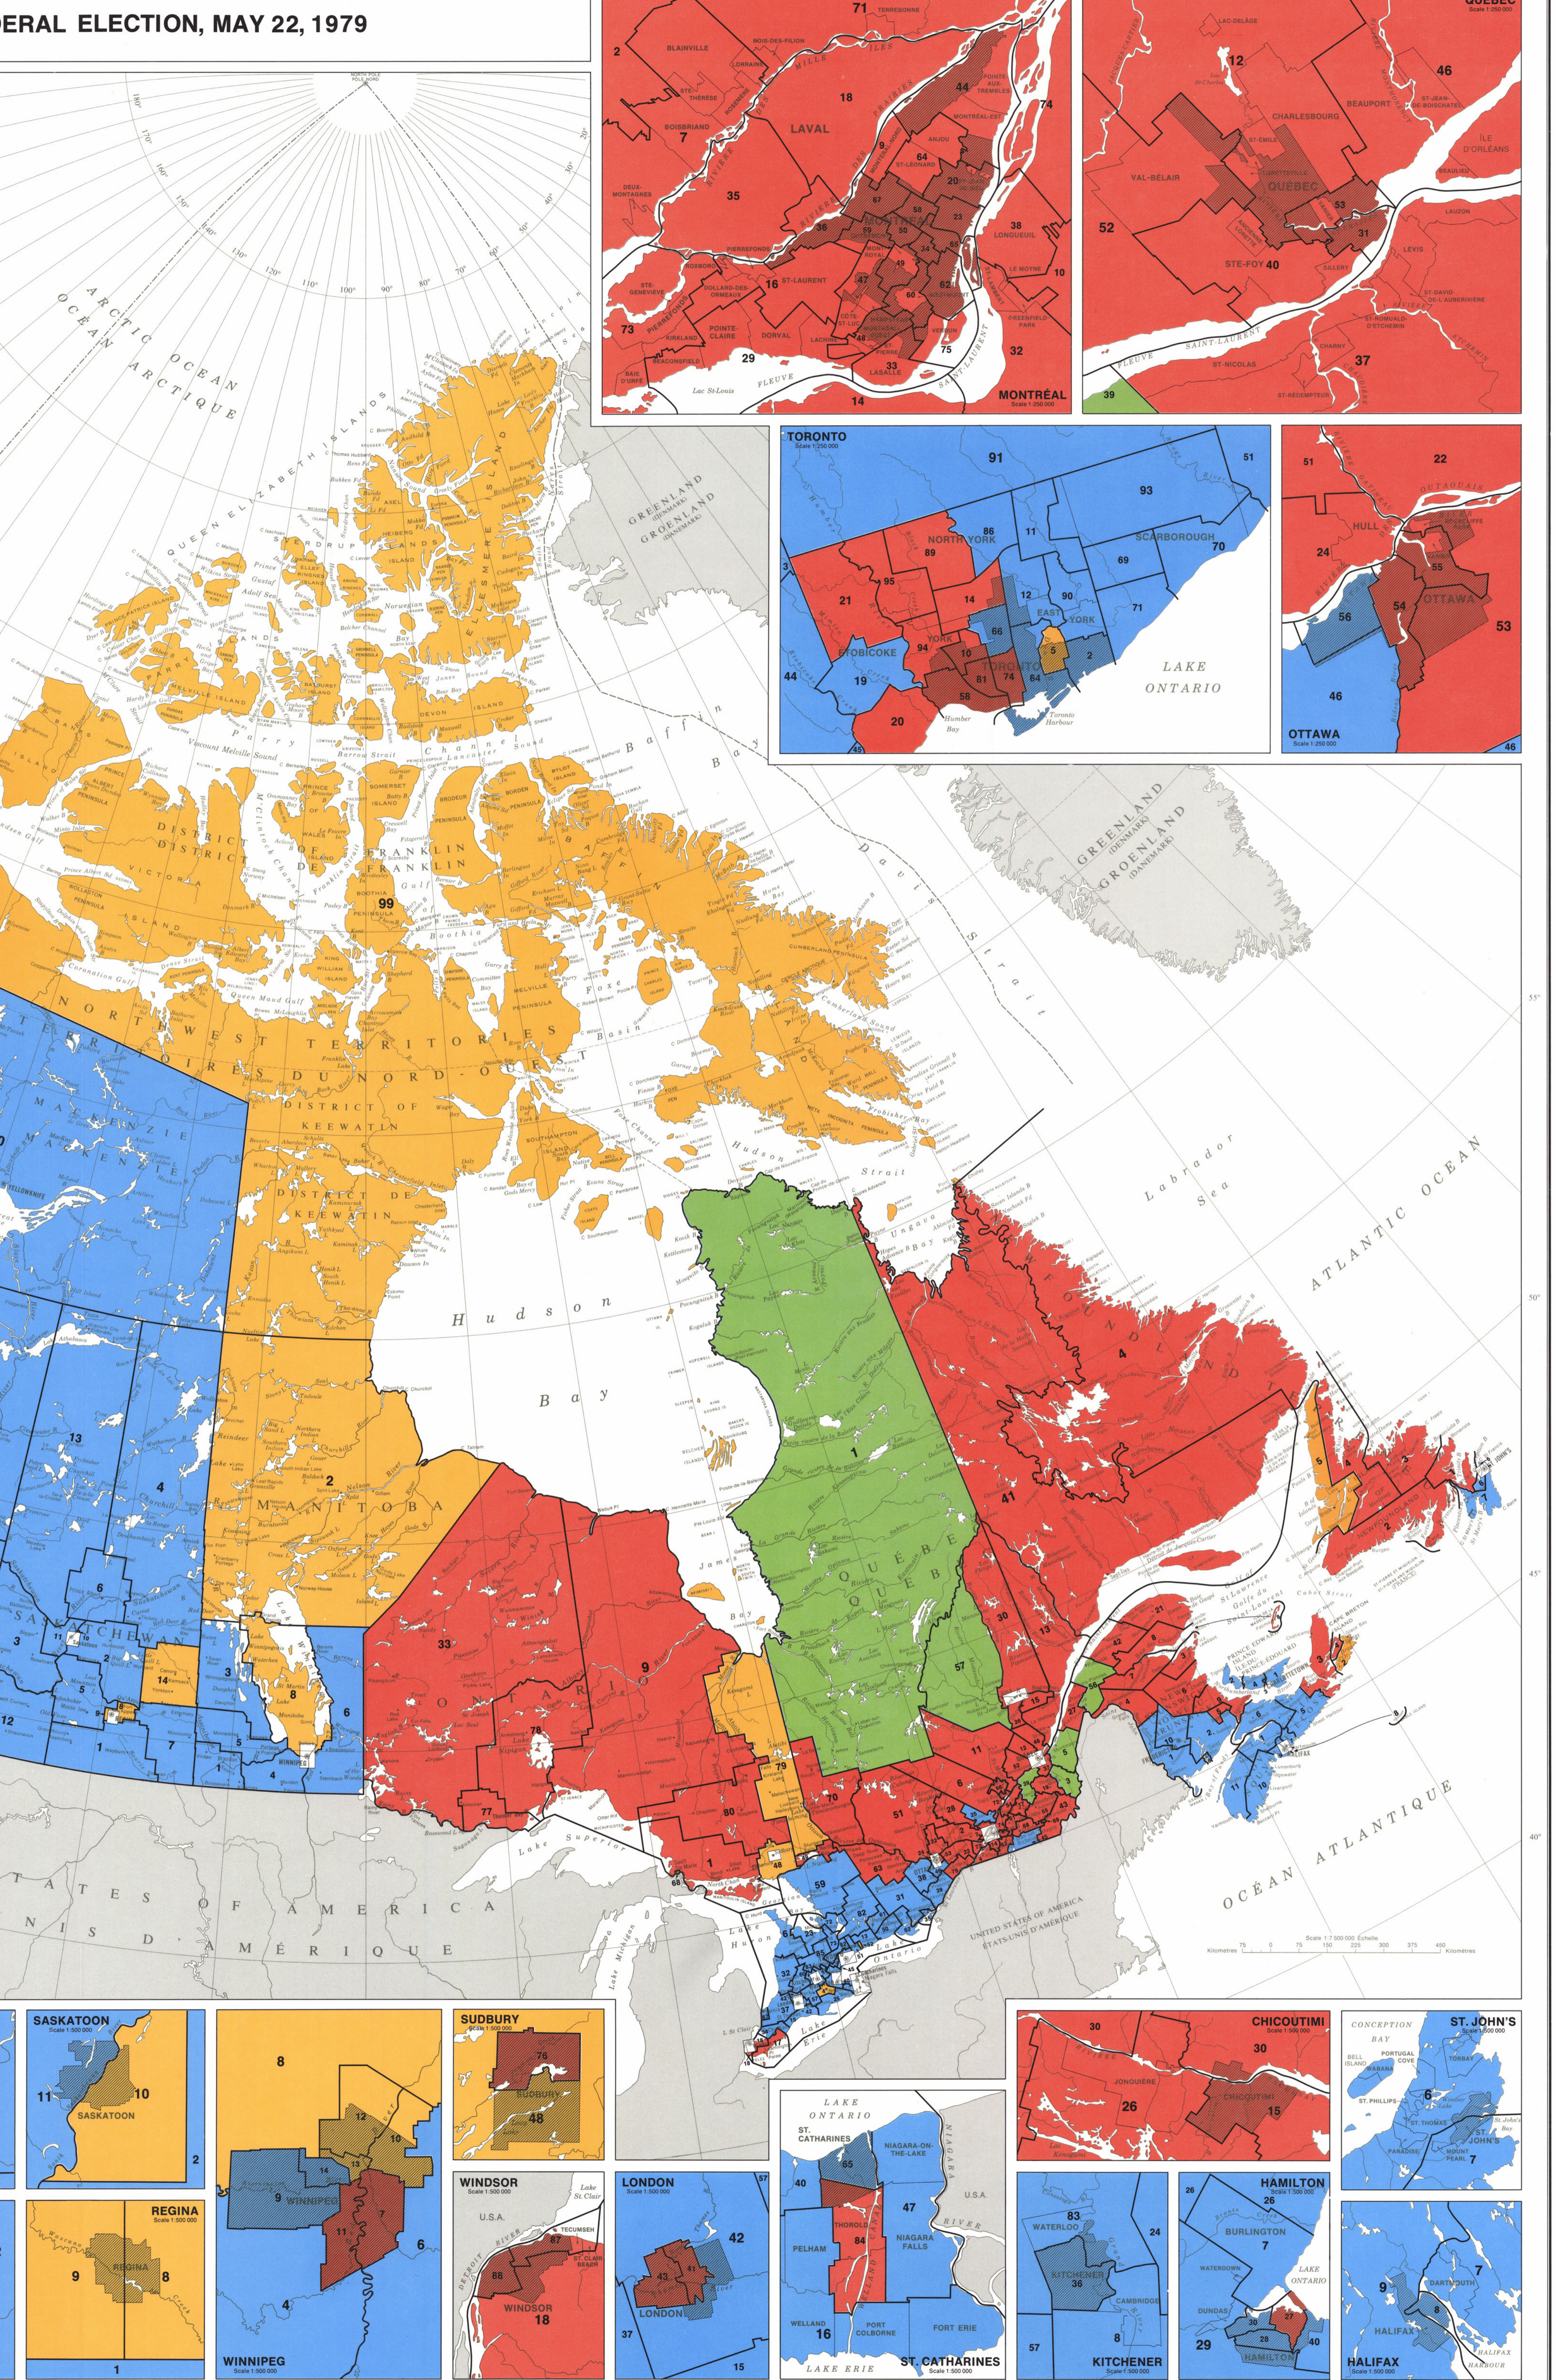

PROVINCE/TERRITORY	ELECTORAL DISTRICT	CANDIDATE ELECTED	NUMBER OF VOTES	DISTRIBUTION OF VOTES (%)
NEWFOUNDLAND	1	Marion Goss	338 720	60.3
PRINCE EDWARD ISLAND	1	Marion Goss	20 127	60.3
NOVA SCOTIA	1	Marion Goss	50 766	54.2
NEW BRUNSWICK	1	Marion Goss	68 899	58.1
QUEBEC	1	Marion Goss	428 848	33.1
ALBERTA	1	Marion Goss	76 652	62.4
SASKATCHEWAN	1	Marion Goss	40 715	72.0
MANITOBA	1	Marion Goss	42 984	78.0
ONTARIO	1	Marion Goss	52 718	78.2
BRITISH COLUMBIA	1	Marion Goss	106 997	54.1
YUKON TERRITORY	1	Marion Goss	1 000	100.0
NORTHWEST TERRITORIES	1	Marion Goss	1 000	100.0