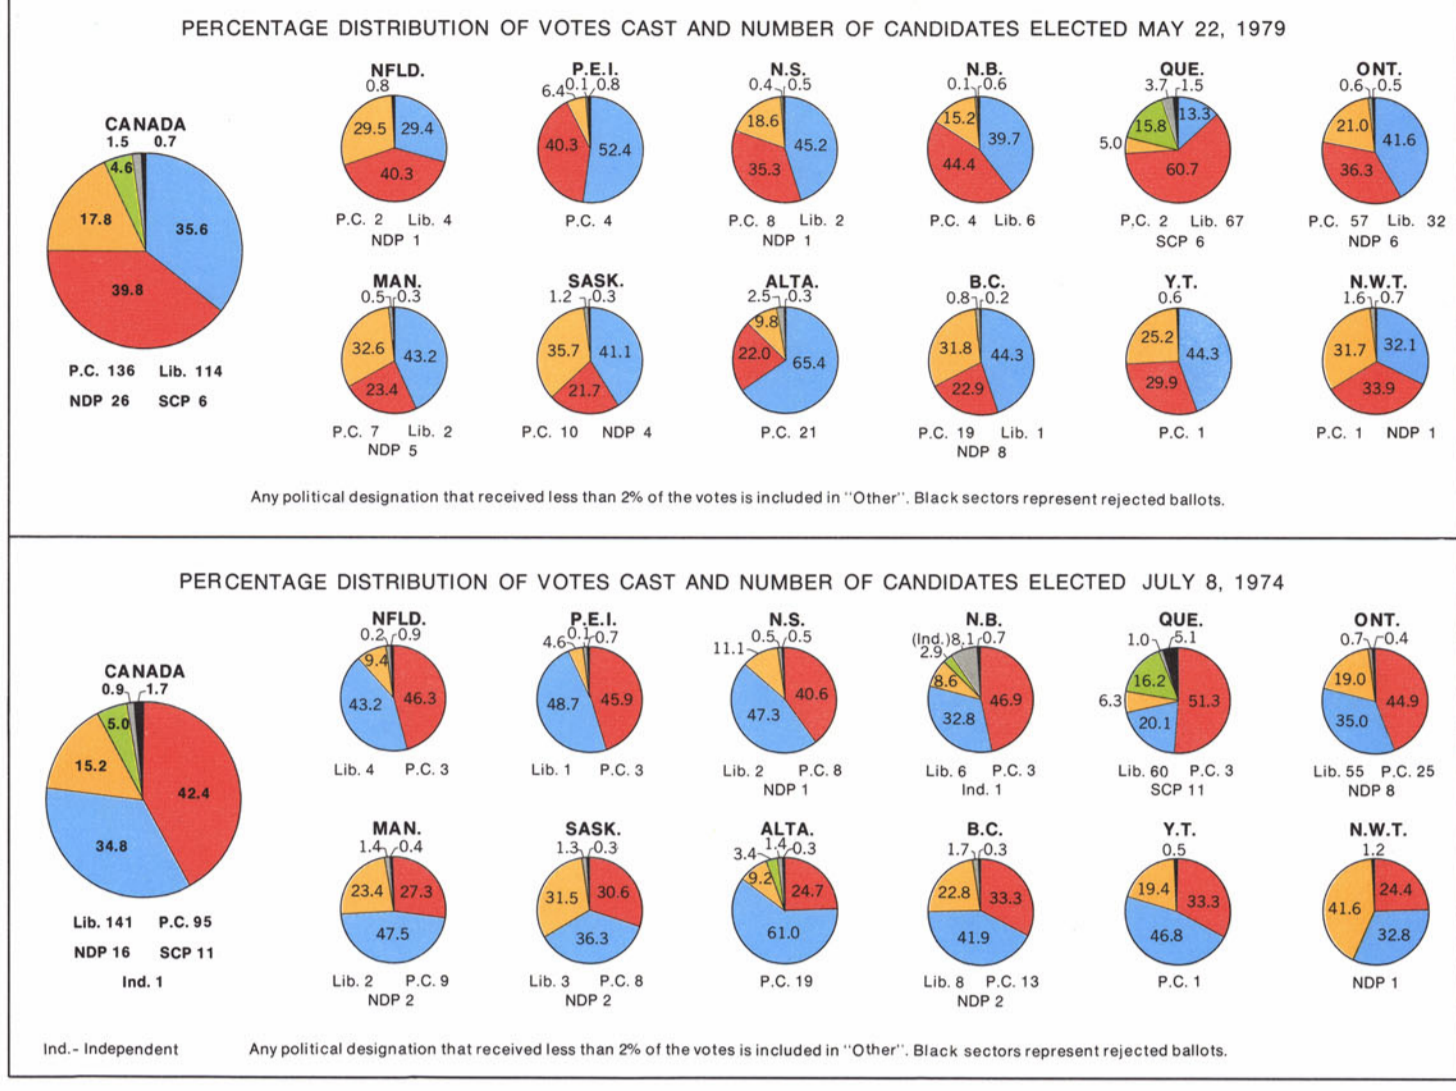

CANADA - THE 31ST PARLIAMENT

THE NATIONAL ATLAS OF CANADA 5th EDITION

THE SOVEREIGN
HER MAJESTY QUEEN ELIZABETH II
THE GOVERNOR GENERAL
HIS EXCELLENCY THE RIGHT HONOURABLE EDWARD R. SCHREYER
C.C., C.M.M., C.D.

THE SENATE

PROVINCE/TERRITORY	DESIGNATION	NAME
NEWFOUNDLAND	Marion Goss	Marion Goss
PRINCE EDWARD ISLAND	Marion Goss	Marion Goss
NOVA SCOTIA	Marion Goss	Marion Goss
NEW BRUNSWICK	Marion Goss	Marion Goss
QUEBEC	Marion Goss	Marion Goss
ALBERTA	Marion Goss	Marion Goss
SASKATCHEWAN	Marion Goss	Marion Goss
MANITOBA	Marion Goss	Marion Goss
ONTARIO	Marion Goss	Marion Goss
BRITISH COLUMBIA	Marion Goss	Marion Goss
YUKON TERRITORY	Marion Goss	Marion Goss
NORTHWEST TERRITORIES	Marion Goss	Marion Goss

THE HOUSE OF COMMONS

PROVINCE/TERRITORY	ELECTORAL DISTRICT	CANDIDATE ELECTED	NUMBER OF VOTES	DISTRIBUTION OF VOTES (%)
NEWFOUNDLAND	11	Marion Goss	338 720	60.3
PRINCE EDWARD ISLAND	1	Marion Goss	20 127	60.3
NOVA SCOTIA	1	Marion Goss	50 766	54.2
NEW BRUNSWICK	1	Marion Goss	68 899	58.1
QUEBEC	1	Marion Goss	428 848	33.1
ALBERTA	1	Marion Goss	76 652	62.4
SASKATCHEWAN	1	Marion Goss	40 715	72.0
MANITOBA	1	Marion Goss	42 984	78.0
ONTARIO	1	Marion Goss	52 718	78.2
BRITISH COLUMBIA	1	Marion Goss	106 997	54.1
YUKON TERRITORY	1	Marion Goss	1 000	100.0
NORTHWEST TERRITORIES	1	Marion Goss	1 000	100.0

RESULTS OF THE 31ST FEDERAL ELECTION, MAY 22, 1979