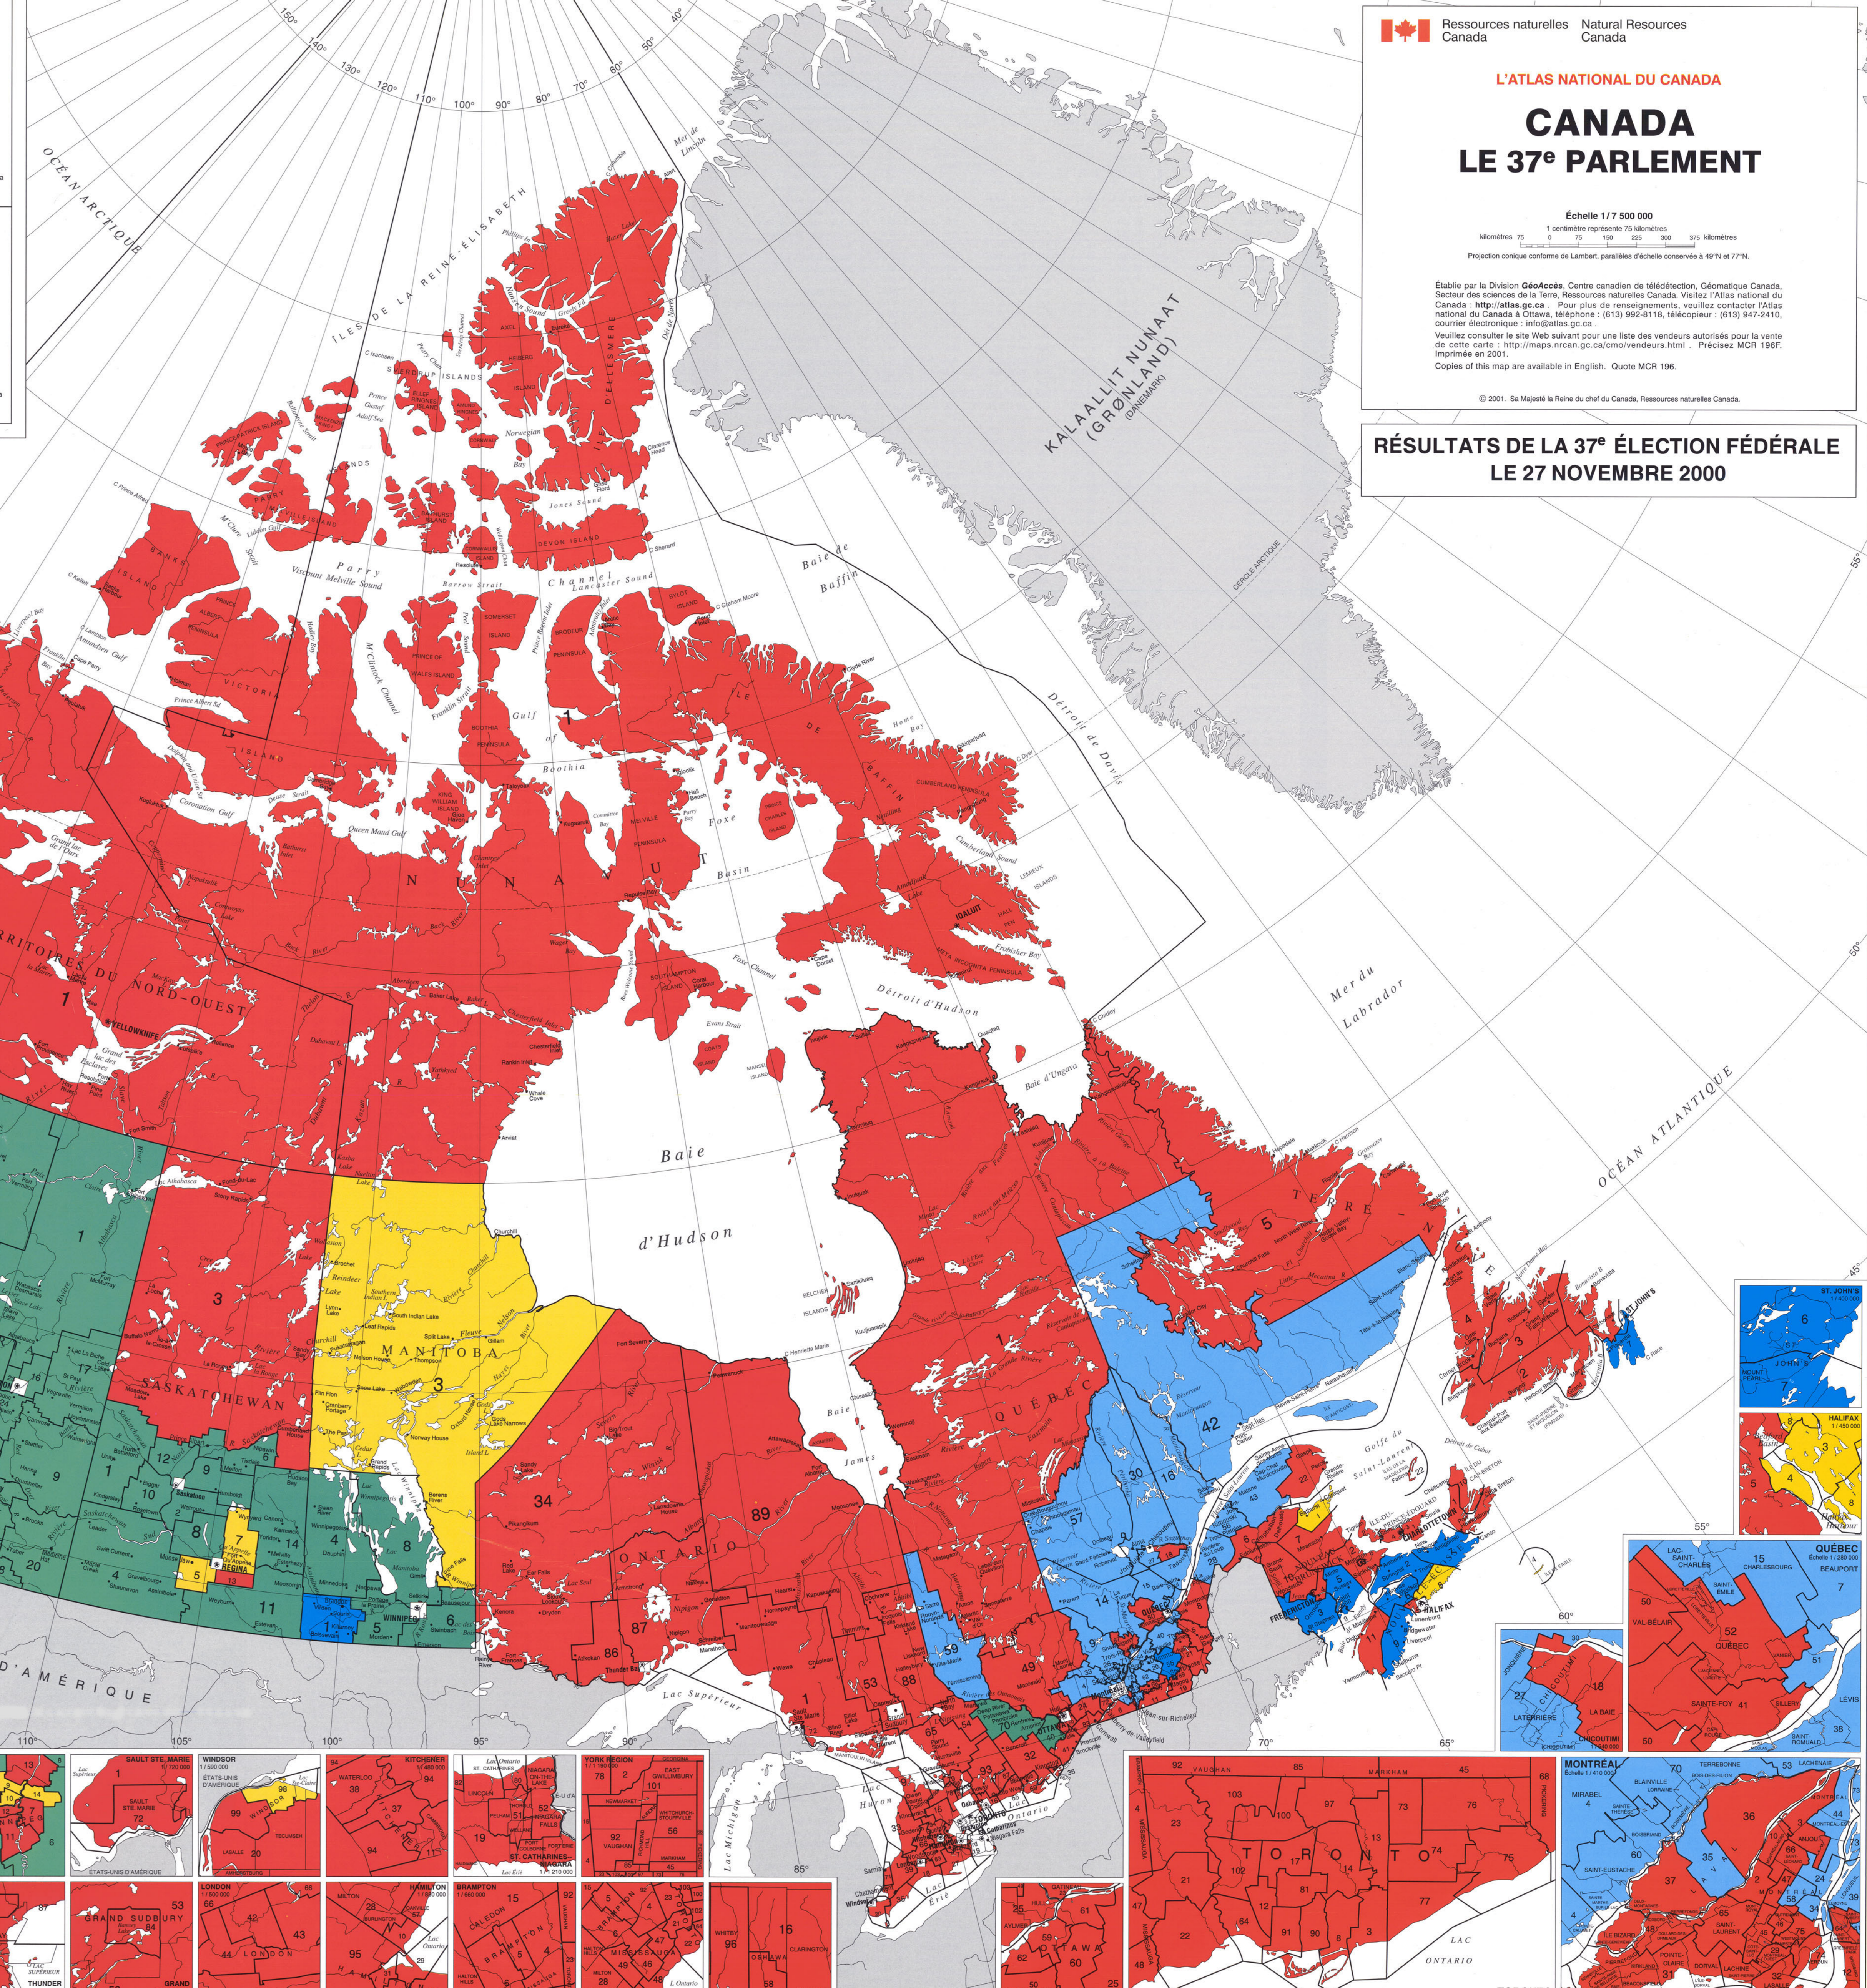

LE 37e PARLEMENT DU CANADA

LE SÉNAT

APPARTENANCE POLITIQUE DESIGNATION

Table listing members of the House of Commons by province/territory and political affiliation.

QUÉBEC

Table listing members of the House of Commons from Quebec.

NOUVEAU-BRUNSWICK

Table listing members of the House of Commons from New Brunswick.

LE-DU-PRINCE-ÉDOUARD

TERRE-NEUVÉ

TERRITOIRES DU NORD-OUEST

YUKON

Table listing members of the House of Commons from Yukon.

NUNAVUT

NOTA:

1. Les élections ont été tenues, au nom de la Reine, par le Gouverneur général...
2. Désignation: Collège électoral...
3. Abbréviations: Lib. - Parti libéral du Canada...

LA CHAMBRE DES COMMUNES

LA 37e ÉLECTION FÉDÉRALE LE 27 NOVEMBRE 2000

CANDIDATS ÉLUS ET RÉPARTITION DES VOTES DÉPOSÉS

Main table showing election results by riding, including candidate names, party affiliations, and vote counts.

Table listing candidates and their party affiliations for various ridings.

Table showing the number of valid ballots cast in each riding.

Table showing the percentage of valid ballots cast in each riding.