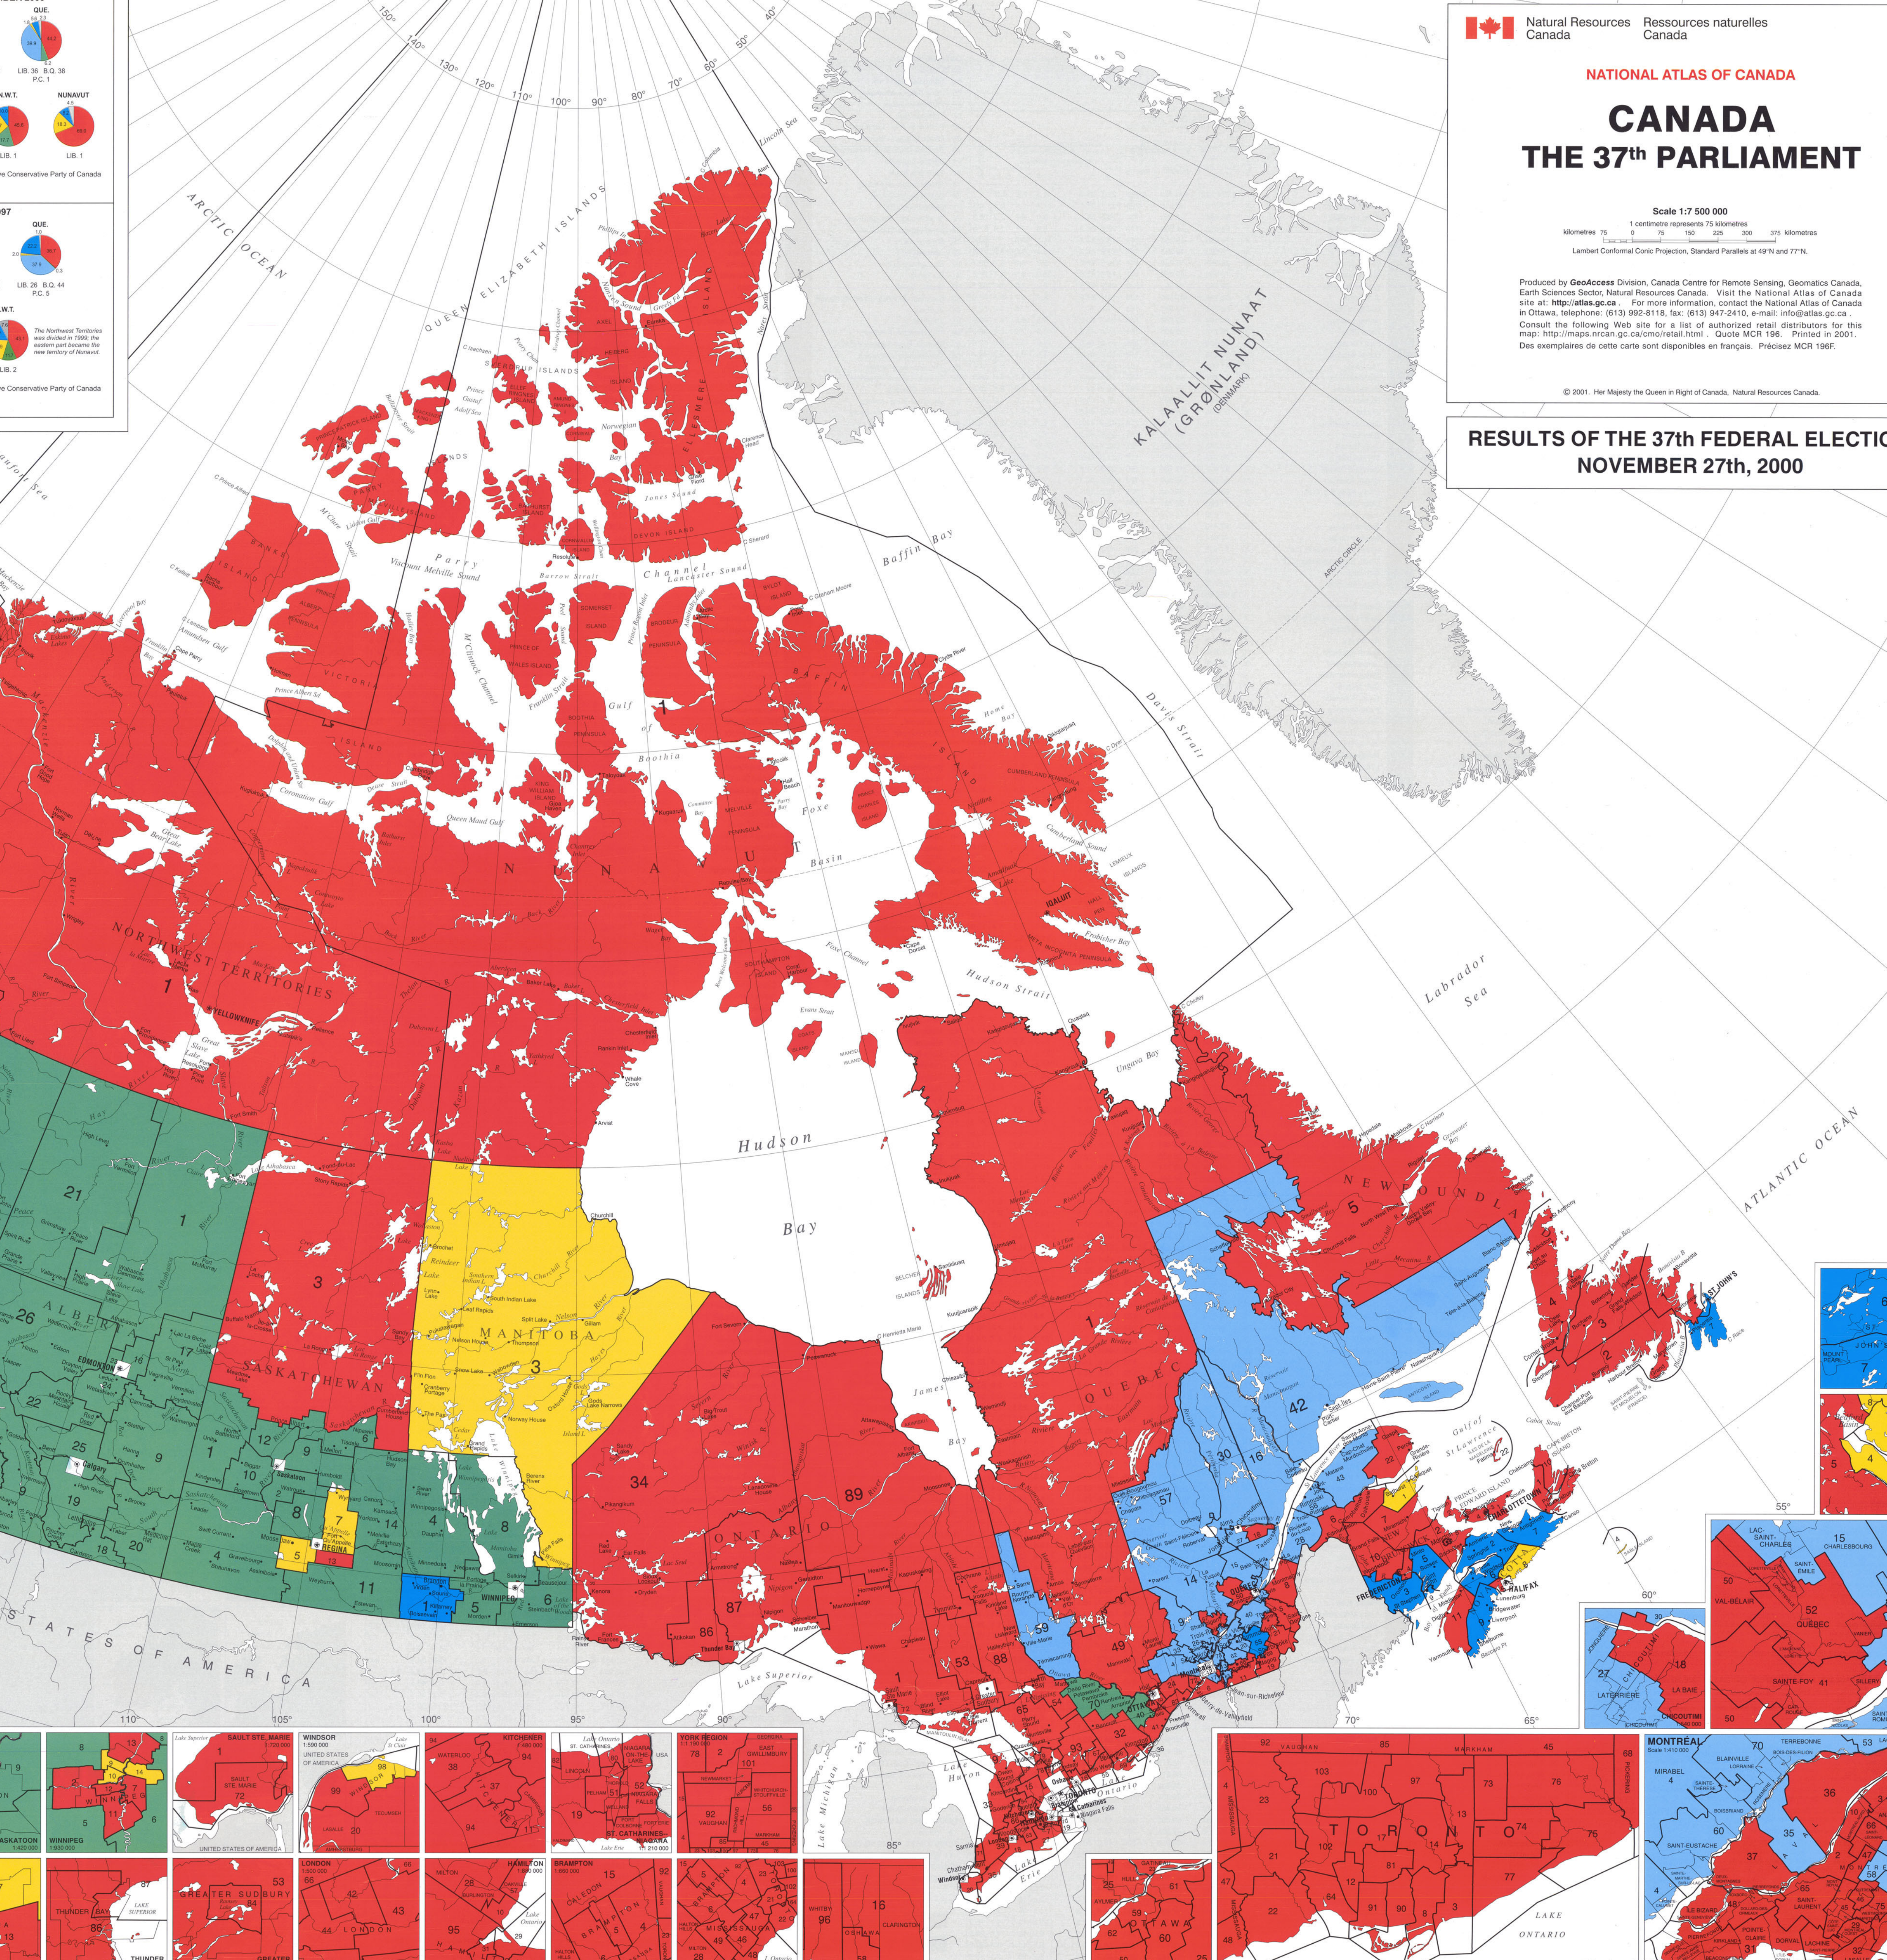

ALBERTA

Table of candidates for Alberta: Calgary West, Calgary South, Calgary Northeast, etc.

ONTARIO

Table of candidates for Ontario: Brampton, Burlington, Cambridge, etc.

QUEBEC

Table of candidates for Quebec: Beauport, Saguenay, etc.

NEW BRUNSWICK

Table of candidates for New Brunswick: Miramichi, etc.

NEW SCOTIA

Table of candidates for New Scotia: Antigonish, etc.

PRINCE EDWARD ISLAND

Table of candidates for Prince Edward Island: P.E.I. South, P.E.I. North, etc.

NEWFOUNDLAND

Table of candidates for Newfoundland: St. John's West, St. John's East, etc.

YUKON TERRITORY

Table of candidates for Yukon Territory: Yukon Territory

NORTHWEST TERRITORIES

Table of candidates for Northwest Territories: Northwest Territories

NUNAVUT

Table of candidates for Nunavut: Nunavut

NOTES

SOURCES

THE HOUSE OF COMMONS

THE 37th FEDERAL ELECTION 27 NOVEMBER 2000

CANDIDATES ELECTED AND DISTRIBUTION OF VOTES CAST

Main table showing the distribution of votes cast and candidates elected across all electoral districts. Columns include Party, Candidate, Votes, and Winner status.

MAP CODE ELECTORAL DISTRICT

Table mapping map codes to electoral districts across various provinces and territories.

CANDIDATE ELECTED

Table listing the names of candidates elected in each electoral district, color-coded by party.

NUMBER OF VOTES ON THE LIST

Table showing the number of votes on the list for each party and candidate.

NATIONAL ATLAS OF CANADA THE 37th PARLIAMENT Scale 1:7 500 000 Produced by GeoAccess Canada, Canada Centre for Remote Sensing, Geomatics Canada...

RESULTS OF THE 37th FEDERAL ELECTION NOVEMBER 27th, 2000

RESULTS OF THE 37th FEDERAL ELECTION NOVEMBER 27th, 2000. Includes detailed tables for Liberal Party of Canada, Progressive Conservative Party of Canada, Bloc Québécois, and New Democratic Party of Canada across all provinces and territories.