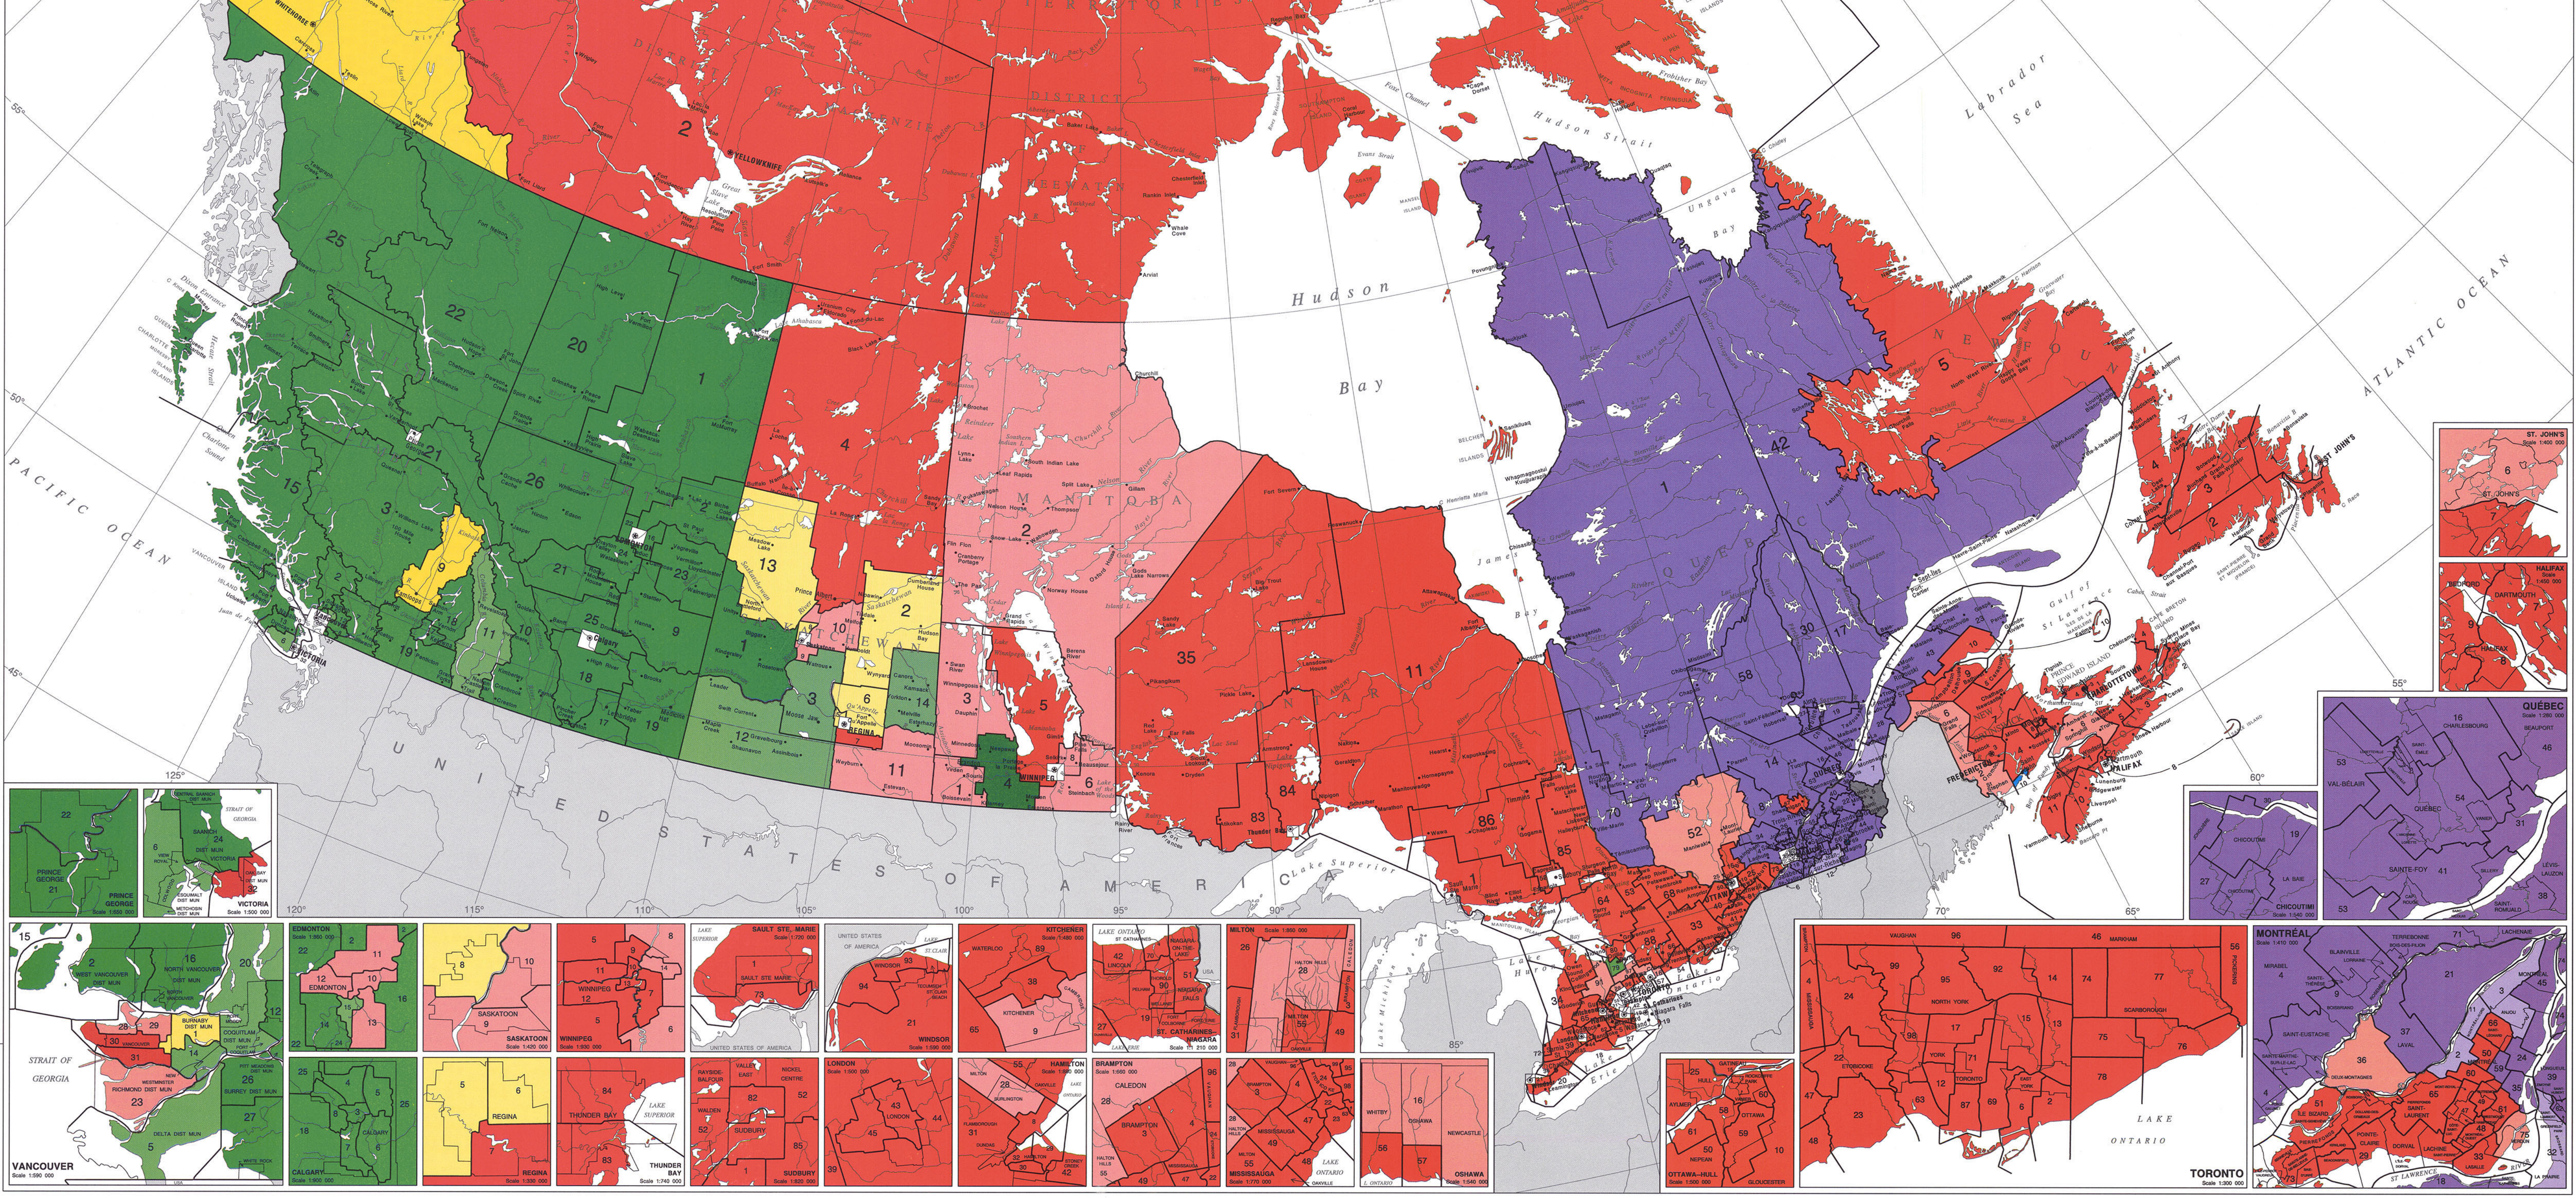

CANDIDATES ELECTED

Table of candidates elected by electoral district across various provinces and territories, including British Columbia, Alberta, Saskatchewan, Manitoba, Ontario, Quebec, and Yukon Territory.

Natural Resources Canada / Ressources naturelles Canada. NATIONAL ATLAS SPECIAL MAP Series No. 1. RESULTS OF THE 35th FEDERAL ELECTION October 25, 1993. Includes map scale and contact information.

Legend for party colors and symbols. Liberal Party of Canada (red), Bloc Québécois (blue), Reform Party of Canada (green), New Democratic Party (yellow), Progressive Conservative Party of Canada (orange), Others (grey). Includes notes on municipal boundaries and federal electoral districts.