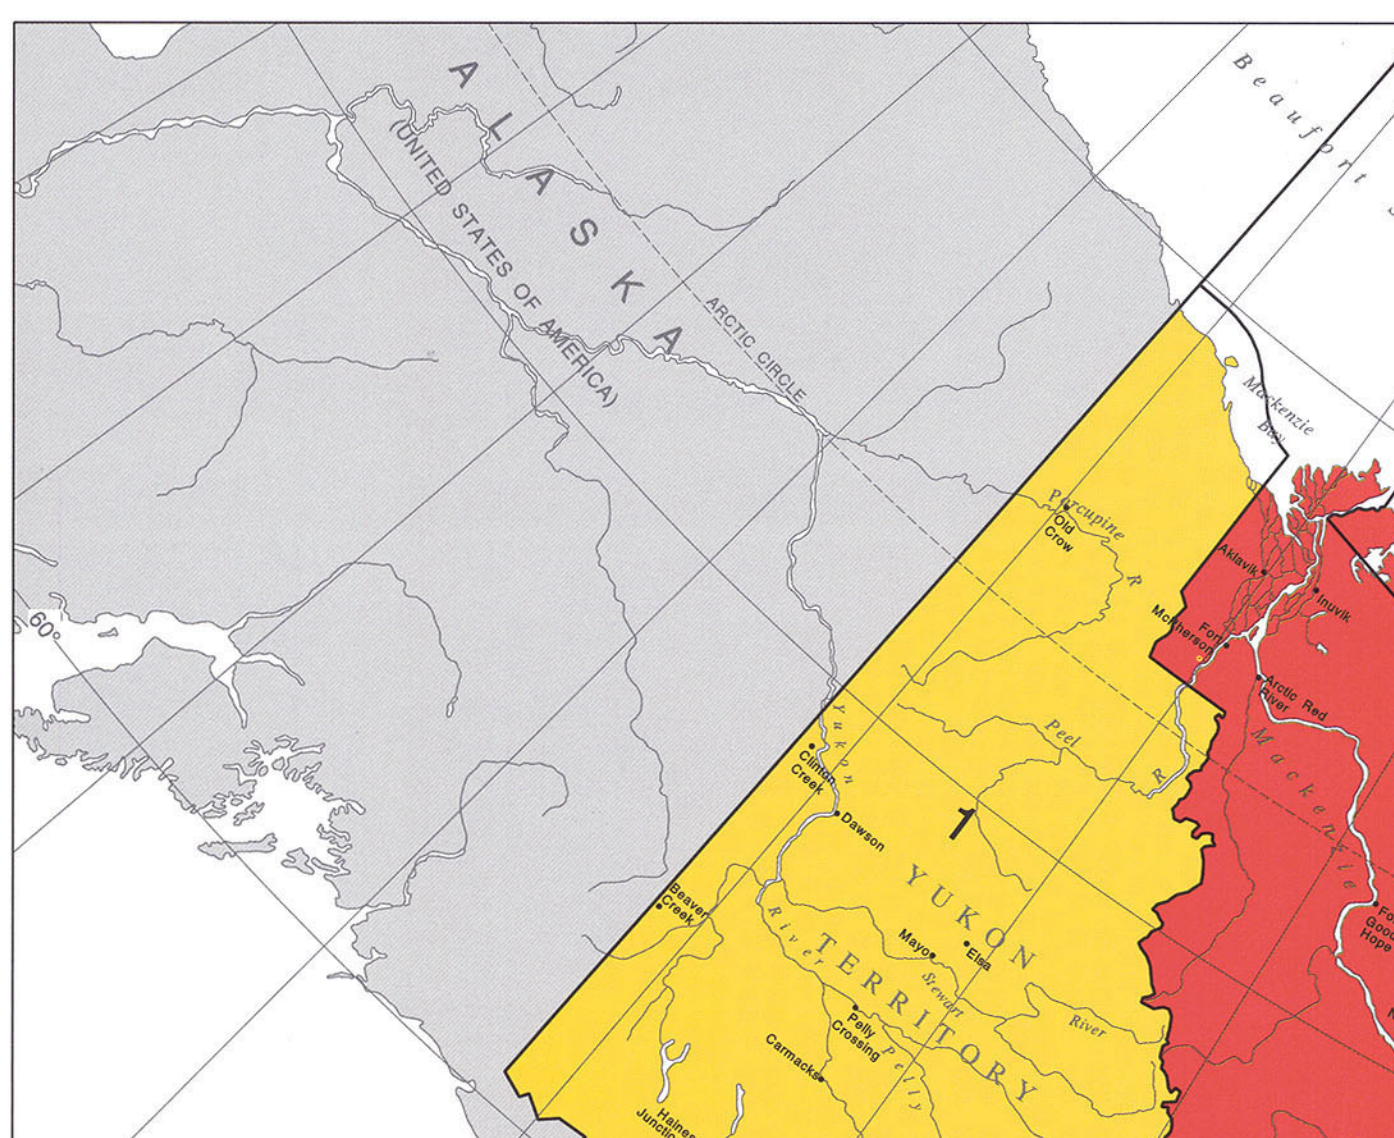

CANDIDATES ELECTED

Table of candidates elected by electoral district across various provinces and territories, including British Columbia, Alberta, Saskatchewan, Manitoba, Ontario, Quebec, and Yukon Territory.

Natural Resources Canada / Ressources naturelles Canada. NATIONAL ATLAS SPECIAL MAP Series No. 1. RESULTS OF THE 35th FEDERAL ELECTION October 25, 1993. Includes map scale and contact information.

Legend for party colors and symbols. Liberal Party of Canada (red), Bloc Québécois (blue), Reform Party of Canada (green), New Democratic Party (yellow), Progressive Conservative Party of Canada (orange), Others (grey). Includes notes on municipal boundaries and federal electoral districts.