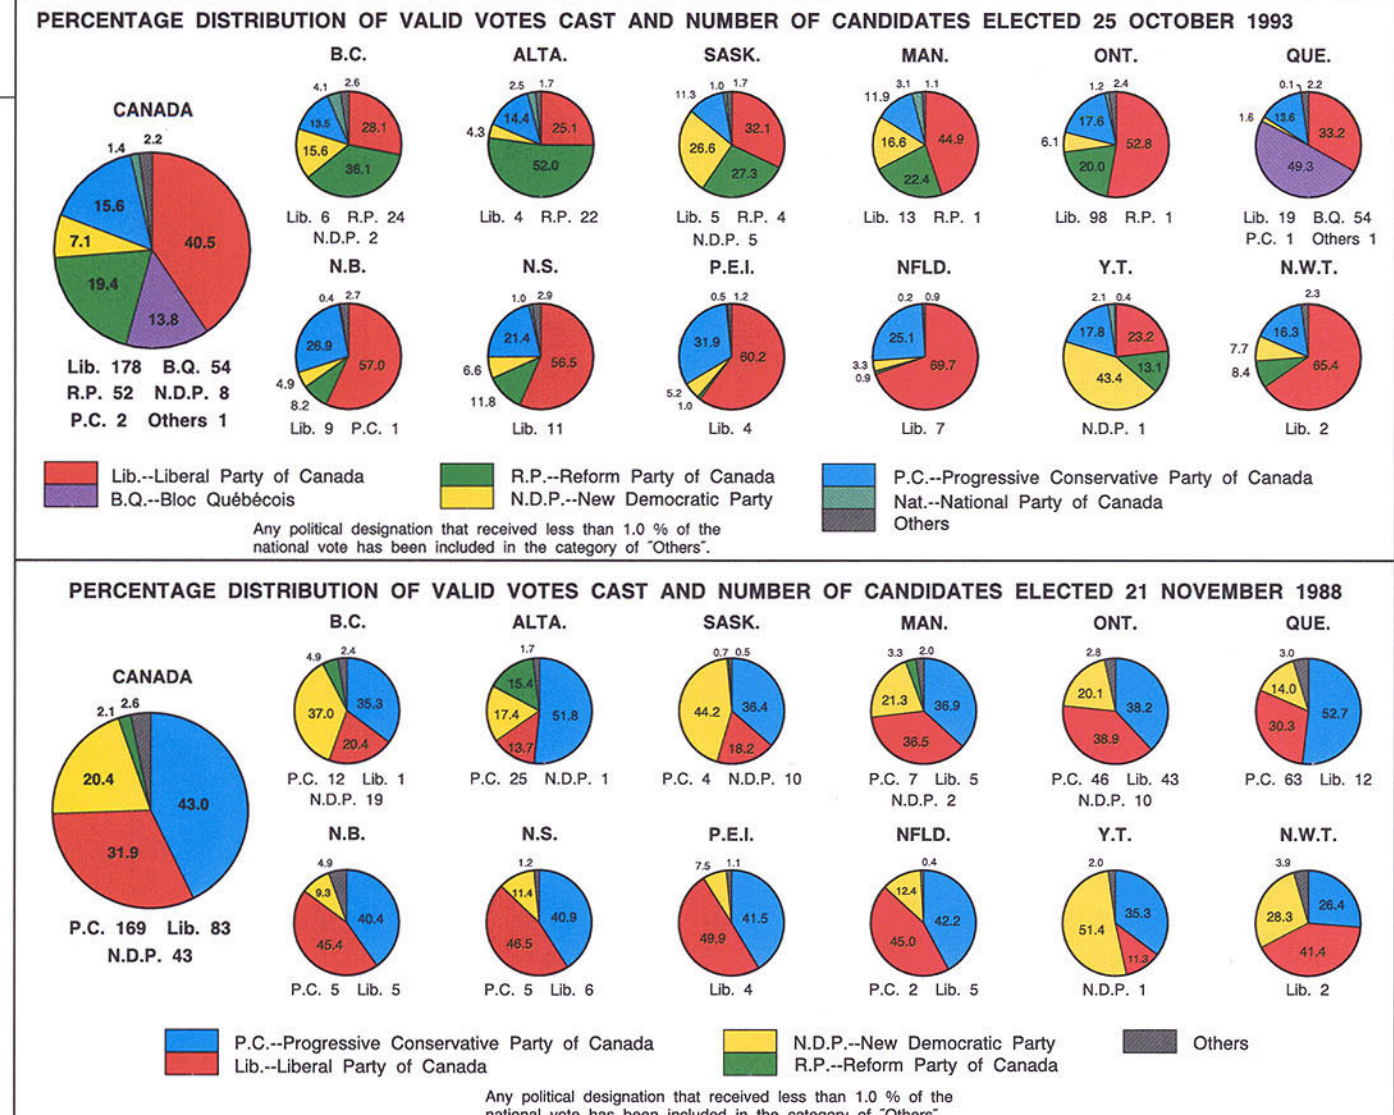

CANDIDATES ELECTED

Table of candidates elected by electoral district across various provinces and territories, including British Columbia, Alberta, Saskatchewan, Manitoba, Ontario, Quebec, and Yukon Territory.

Natural Resources Canada / Ressources naturelles Canada. NATIONAL ATLAS SPECIAL MAP Series No. 1. RESULTS OF THE 35th FEDERAL ELECTION October 25, 1993. Includes map scale and contact information.

Legend for party colors and symbols. Liberal Party of Canada (red), Bloc Québécois (blue), Reform Party of Canada (green), New Democratic Party (yellow), Progressive Conservative Party of Canada (orange), Others (grey). Includes notes on municipal boundaries and federal electoral districts.