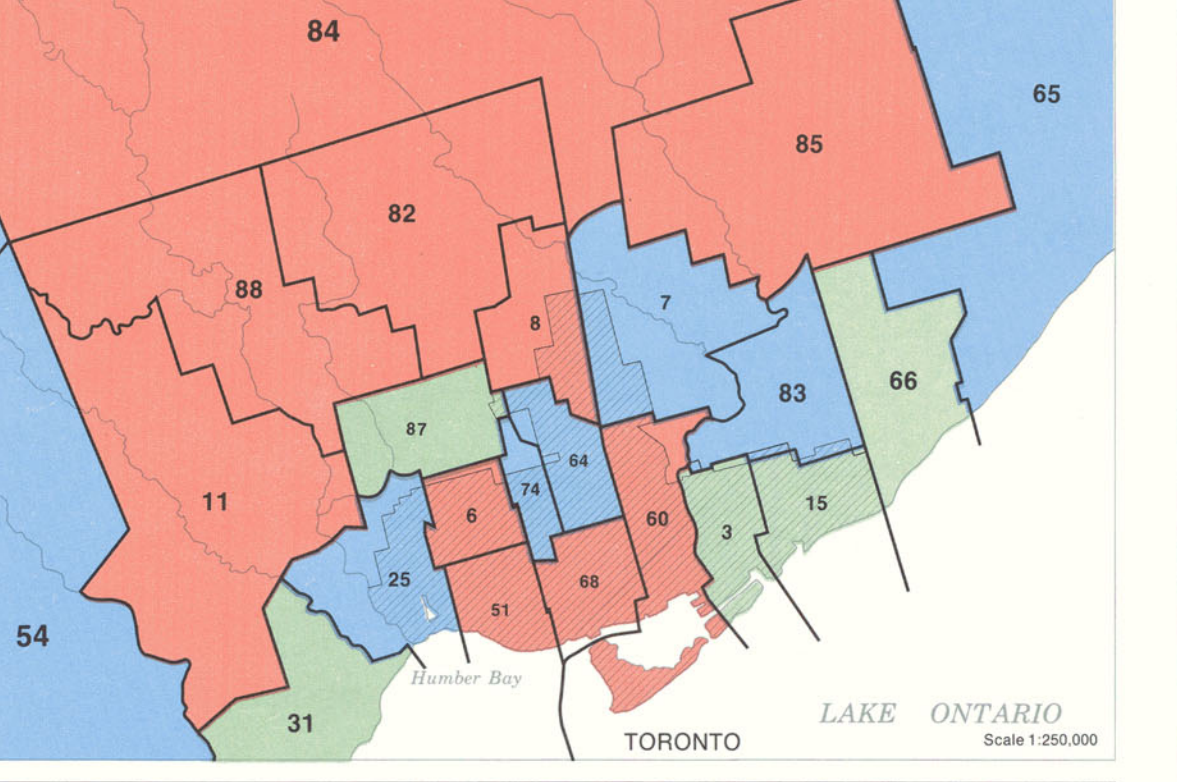

SASKATCHEWAN table with columns: MAP CODE, ELECTORAL DISTRICTS, CANDIDATE ELECTED, POLITICAL AFFILIATION, WINNER'S PERCENTAGE OF VOTES, VOTES CAST

ALBERTA table with columns: MAP CODE, ELECTORAL DISTRICTS, CANDIDATE ELECTED, POLITICAL AFFILIATION, WINNER'S PERCENTAGE OF VOTES, VOTES CAST

BRITISH COLUMBIA table with columns: MAP CODE, ELECTORAL DISTRICTS, CANDIDATE ELECTED, POLITICAL AFFILIATION, WINNER'S PERCENTAGE OF VOTES, VOTES CAST

YUKON TERRITORY table with columns: MAP CODE, ELECTORAL DISTRICTS, CANDIDATE ELECTED, POLITICAL AFFILIATION, WINNER'S PERCENTAGE OF VOTES, VOTES CAST

NORTHWEST TERRITORIES table with columns: MAP CODE, ELECTORAL DISTRICTS, CANDIDATE ELECTED, POLITICAL AFFILIATION, WINNER'S PERCENTAGE OF VOTES, VOTES CAST

YUKON table with columns: MAP CODE, ELECTORAL DISTRICTS, CANDIDATE ELECTED, POLITICAL AFFILIATION, WINNER'S PERCENTAGE OF VOTES, VOTES CAST

NORTHWEST TERRITORIES table with columns: MAP CODE, ELECTORAL DISTRICTS, CANDIDATE ELECTED, POLITICAL AFFILIATION, WINNER'S PERCENTAGE OF VOTES, VOTES CAST

YUKON table with columns: MAP CODE, ELECTORAL DISTRICTS, CANDIDATE ELECTED, POLITICAL AFFILIATION, WINNER'S PERCENTAGE OF VOTES, VOTES CAST

NORTHWEST TERRITORIES table with columns: MAP CODE, ELECTORAL DISTRICTS, CANDIDATE ELECTED, POLITICAL AFFILIATION, WINNER'S PERCENTAGE OF VOTES, VOTES CAST