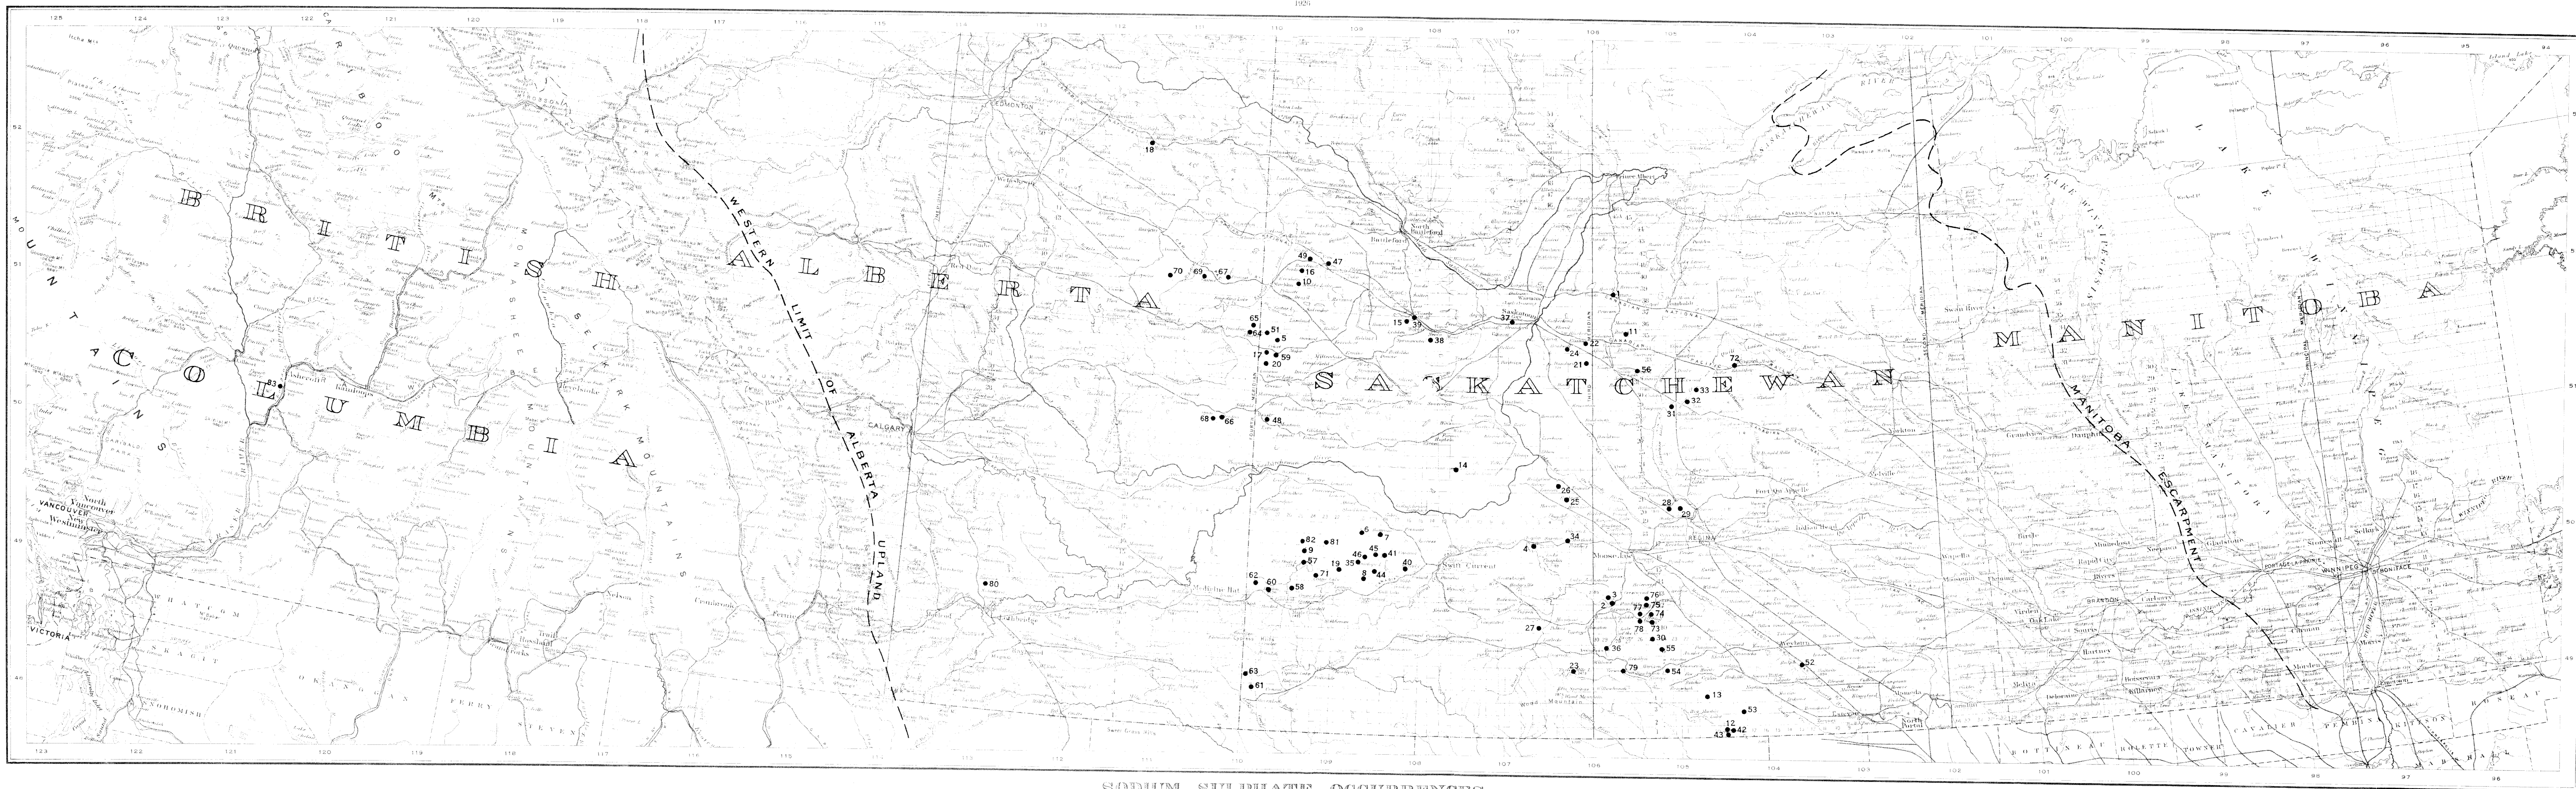

CANADA
DEPARTMENT OF MINES
Box, Ottawa, Ont., Canada
MINES BRANCH
J. M. McLEOD, Director
1925

SODIUM SULPHATE OCCURRENCES
IN
WESTERN CANADA

Scale: 35 miles to inch