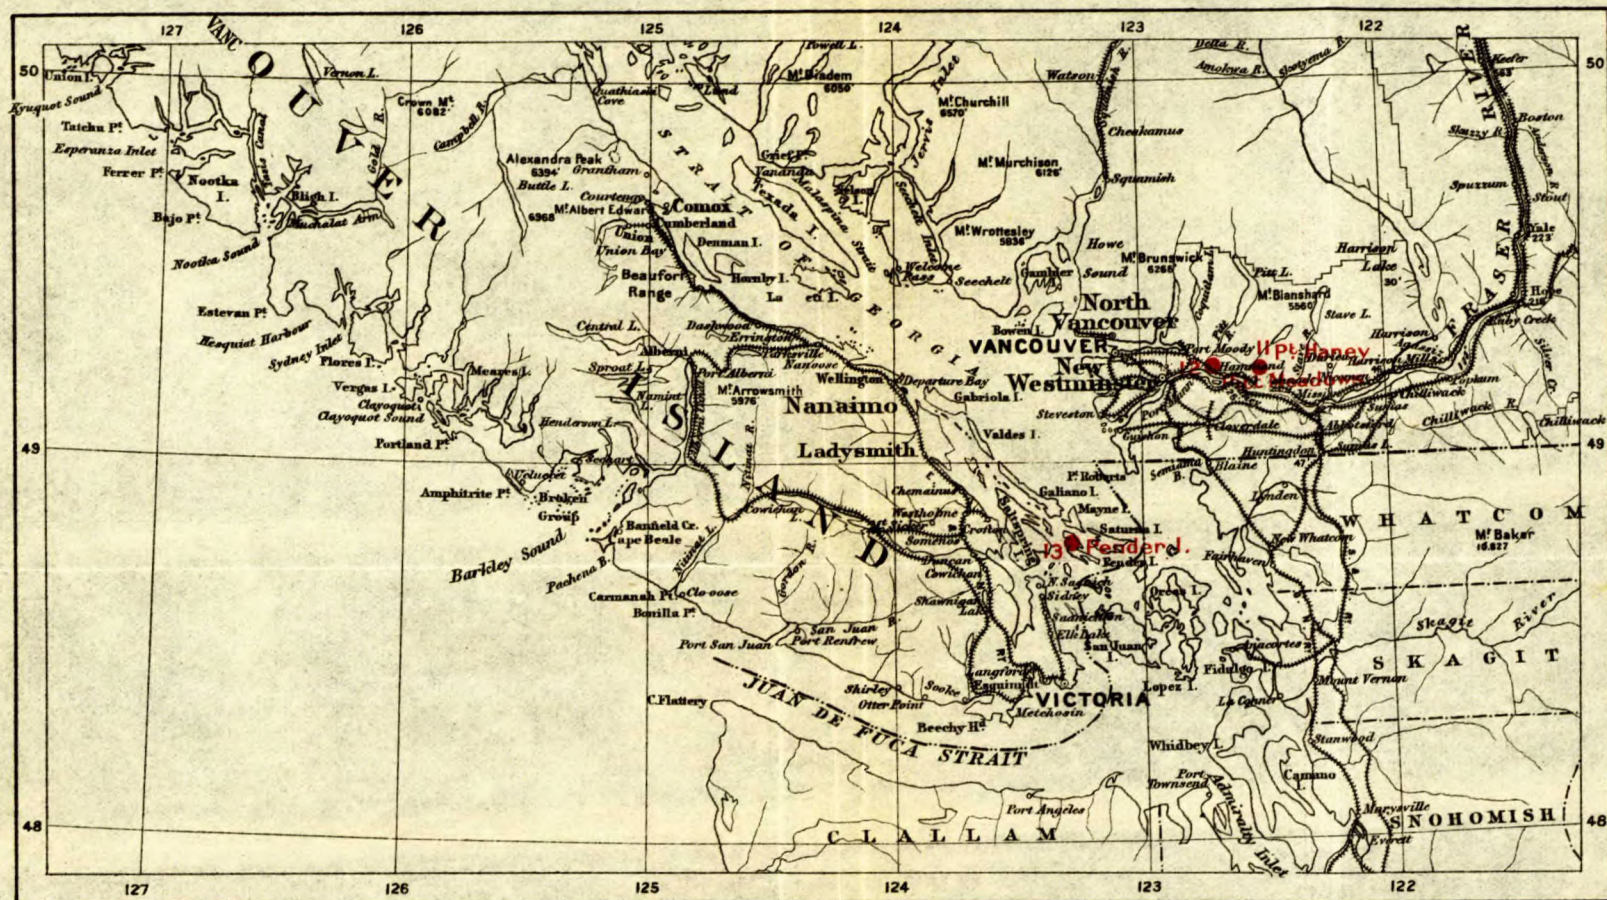

CANADA  
DEPARTMENT OF MINES  
MINES BRANCH

HON. MARTIN BURRELL, MINISTER, R. G. McCONNELL, DEPUTY MINISTER.

EUGENE HAANEL, PH. D., DIRECTOR.

1919

Base map, Dept. of the Interior

526

Map showing location of Natural Gas wells in British Columbia  
Scale: 35 miles to 1 inch