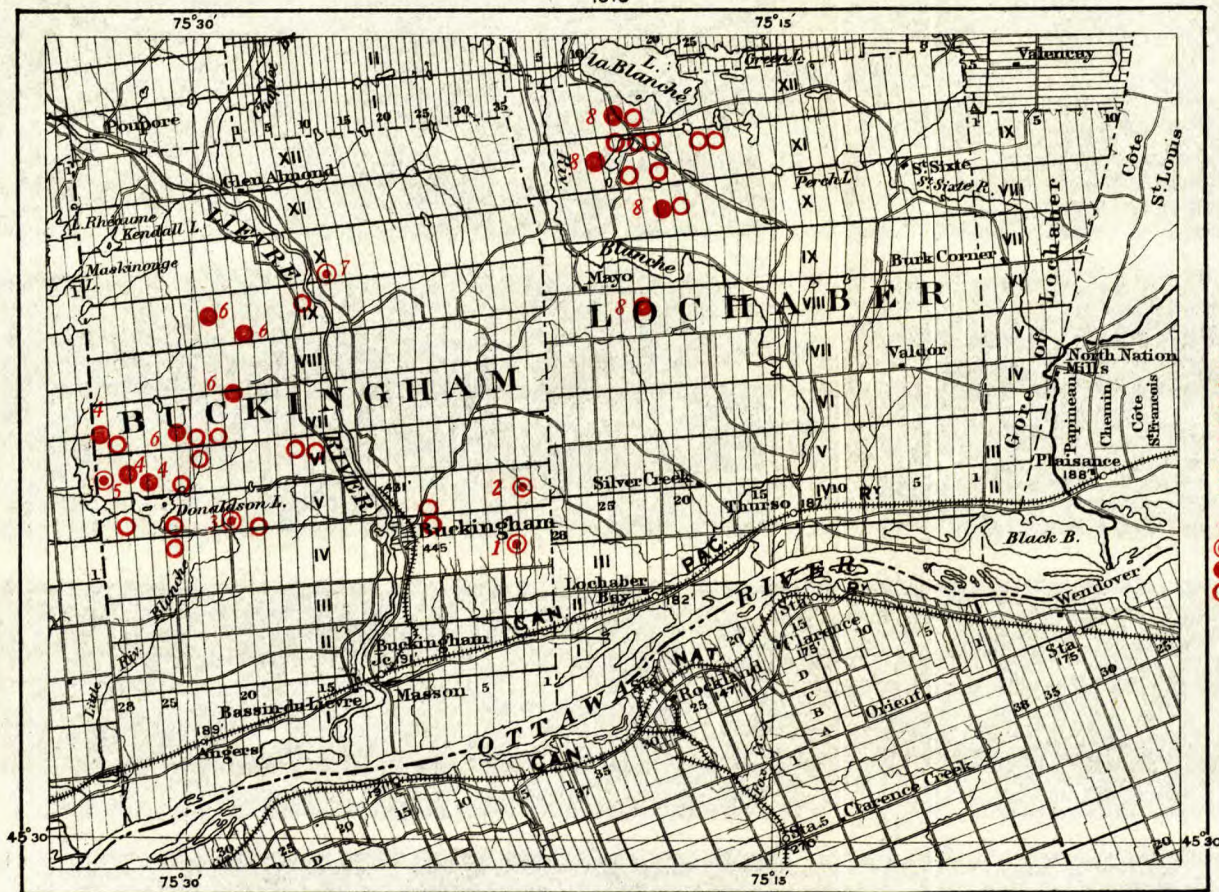

CANADA
 DEPARTMENT OF MINES
 MINES BRANCH
 HON. MARTIN BURRELL, MINISTER, R. G. McCONNELL, DEPUTY MINISTER.
 EUGENE HAANEL, PH. D., DIRECTOR.

1919

Base map, Dept. of Interior

518

GRAPHITE OCCURRENCES
 IN
 BUCKINGHAM AND LOCHABER Tps., QUEBEC

Scale; 3.95 miles to one inch

Reference

- 1 New Quebec Graphite Co.
 - 2 Bell Graphite Co.
 - 3 Plumbago Syndicate (Dominion mine)
 - 4 Pugh and Weart
 - 5 Buckingham Graphite Co. (North American mine)
 - 6 M. P. Davis (Walker mine)
 - 7 Consolidated Graphite Mining and Milling Co. (Peerless mine)
 - 8 Lochaber Plumbago Mining Co.
- Mine equipped with mill
 ● Mine
 ○ Undeveloped prospect