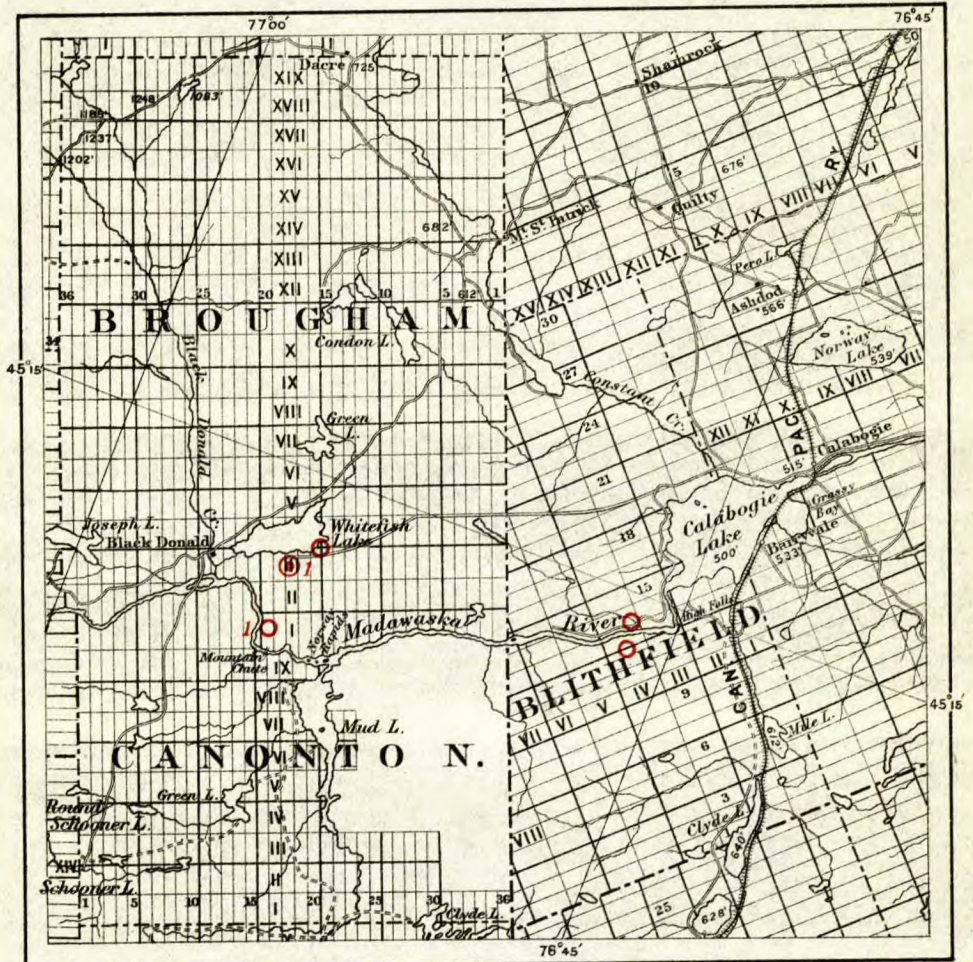

CANADA
DEPARTMENT OF MINES
MINES BRANCH

HON. MARTIN BURRELL, MINISTER. R. G. MCCONNELL, DEPUTY MINISTER.
EUGENE HAANEL, PH. D., DIRECTOR.

1919

Base map, Dept. of Interior

515

**GRAPHITE OCCURRENCES
IN
BROUGHAM AND BLITHFIELD Tps., ONTARIO**

Scale: 3.95 miles to one inch

Reference

- 1 Black Donald Graphite Co.
- ⊙ Mine equipped with mill
- Undeveloped prospect