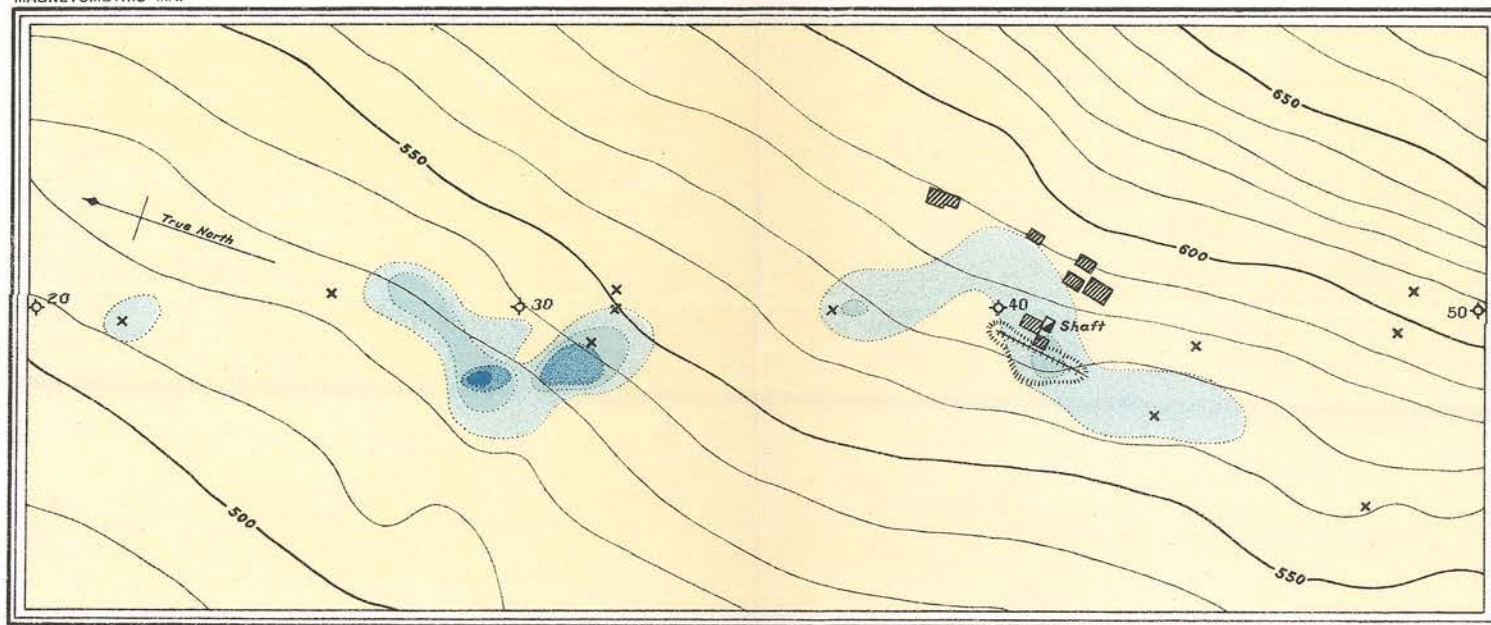

Canada
DEPARTMENT OF MINES
HON. LOUIS CODERRE, MINISTER, R.W. BROCK, DEPUTY MINISTER.
MINES BRANCH
EUGENE HAANEL, Ph.D., DIRECTOR

MAGNETOMETRIC MAP

LEGEND

Iron Ore Deposits at Upper Glencoe, Inverness county, Nova Scotia
Scale, 200 feet to 1 inch

Surveyed by E. Lindeman, 1913

LEGEND

312

This document was produced
by scanning the original publication.

Ce document est le produit d'une
numérisation par balayage
de la publication originale.