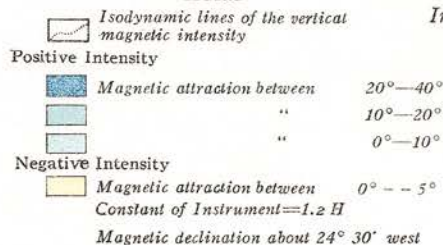

Canada
DEPARTMENT OF MINES
HON. LOUIS CODERRE, MINISTER, R.W. BROCK, DEPUTY MINISTER.
MINES BRANCH
EUGENE HAANEL, Ph.D., DIRECTOR

MAGNETOMETRIC MAP

LEGEND

Iron Ore Deposits at Upper Glencoe, Inverness county, Nova Scotia
Scale, 200 feet to 1 inch