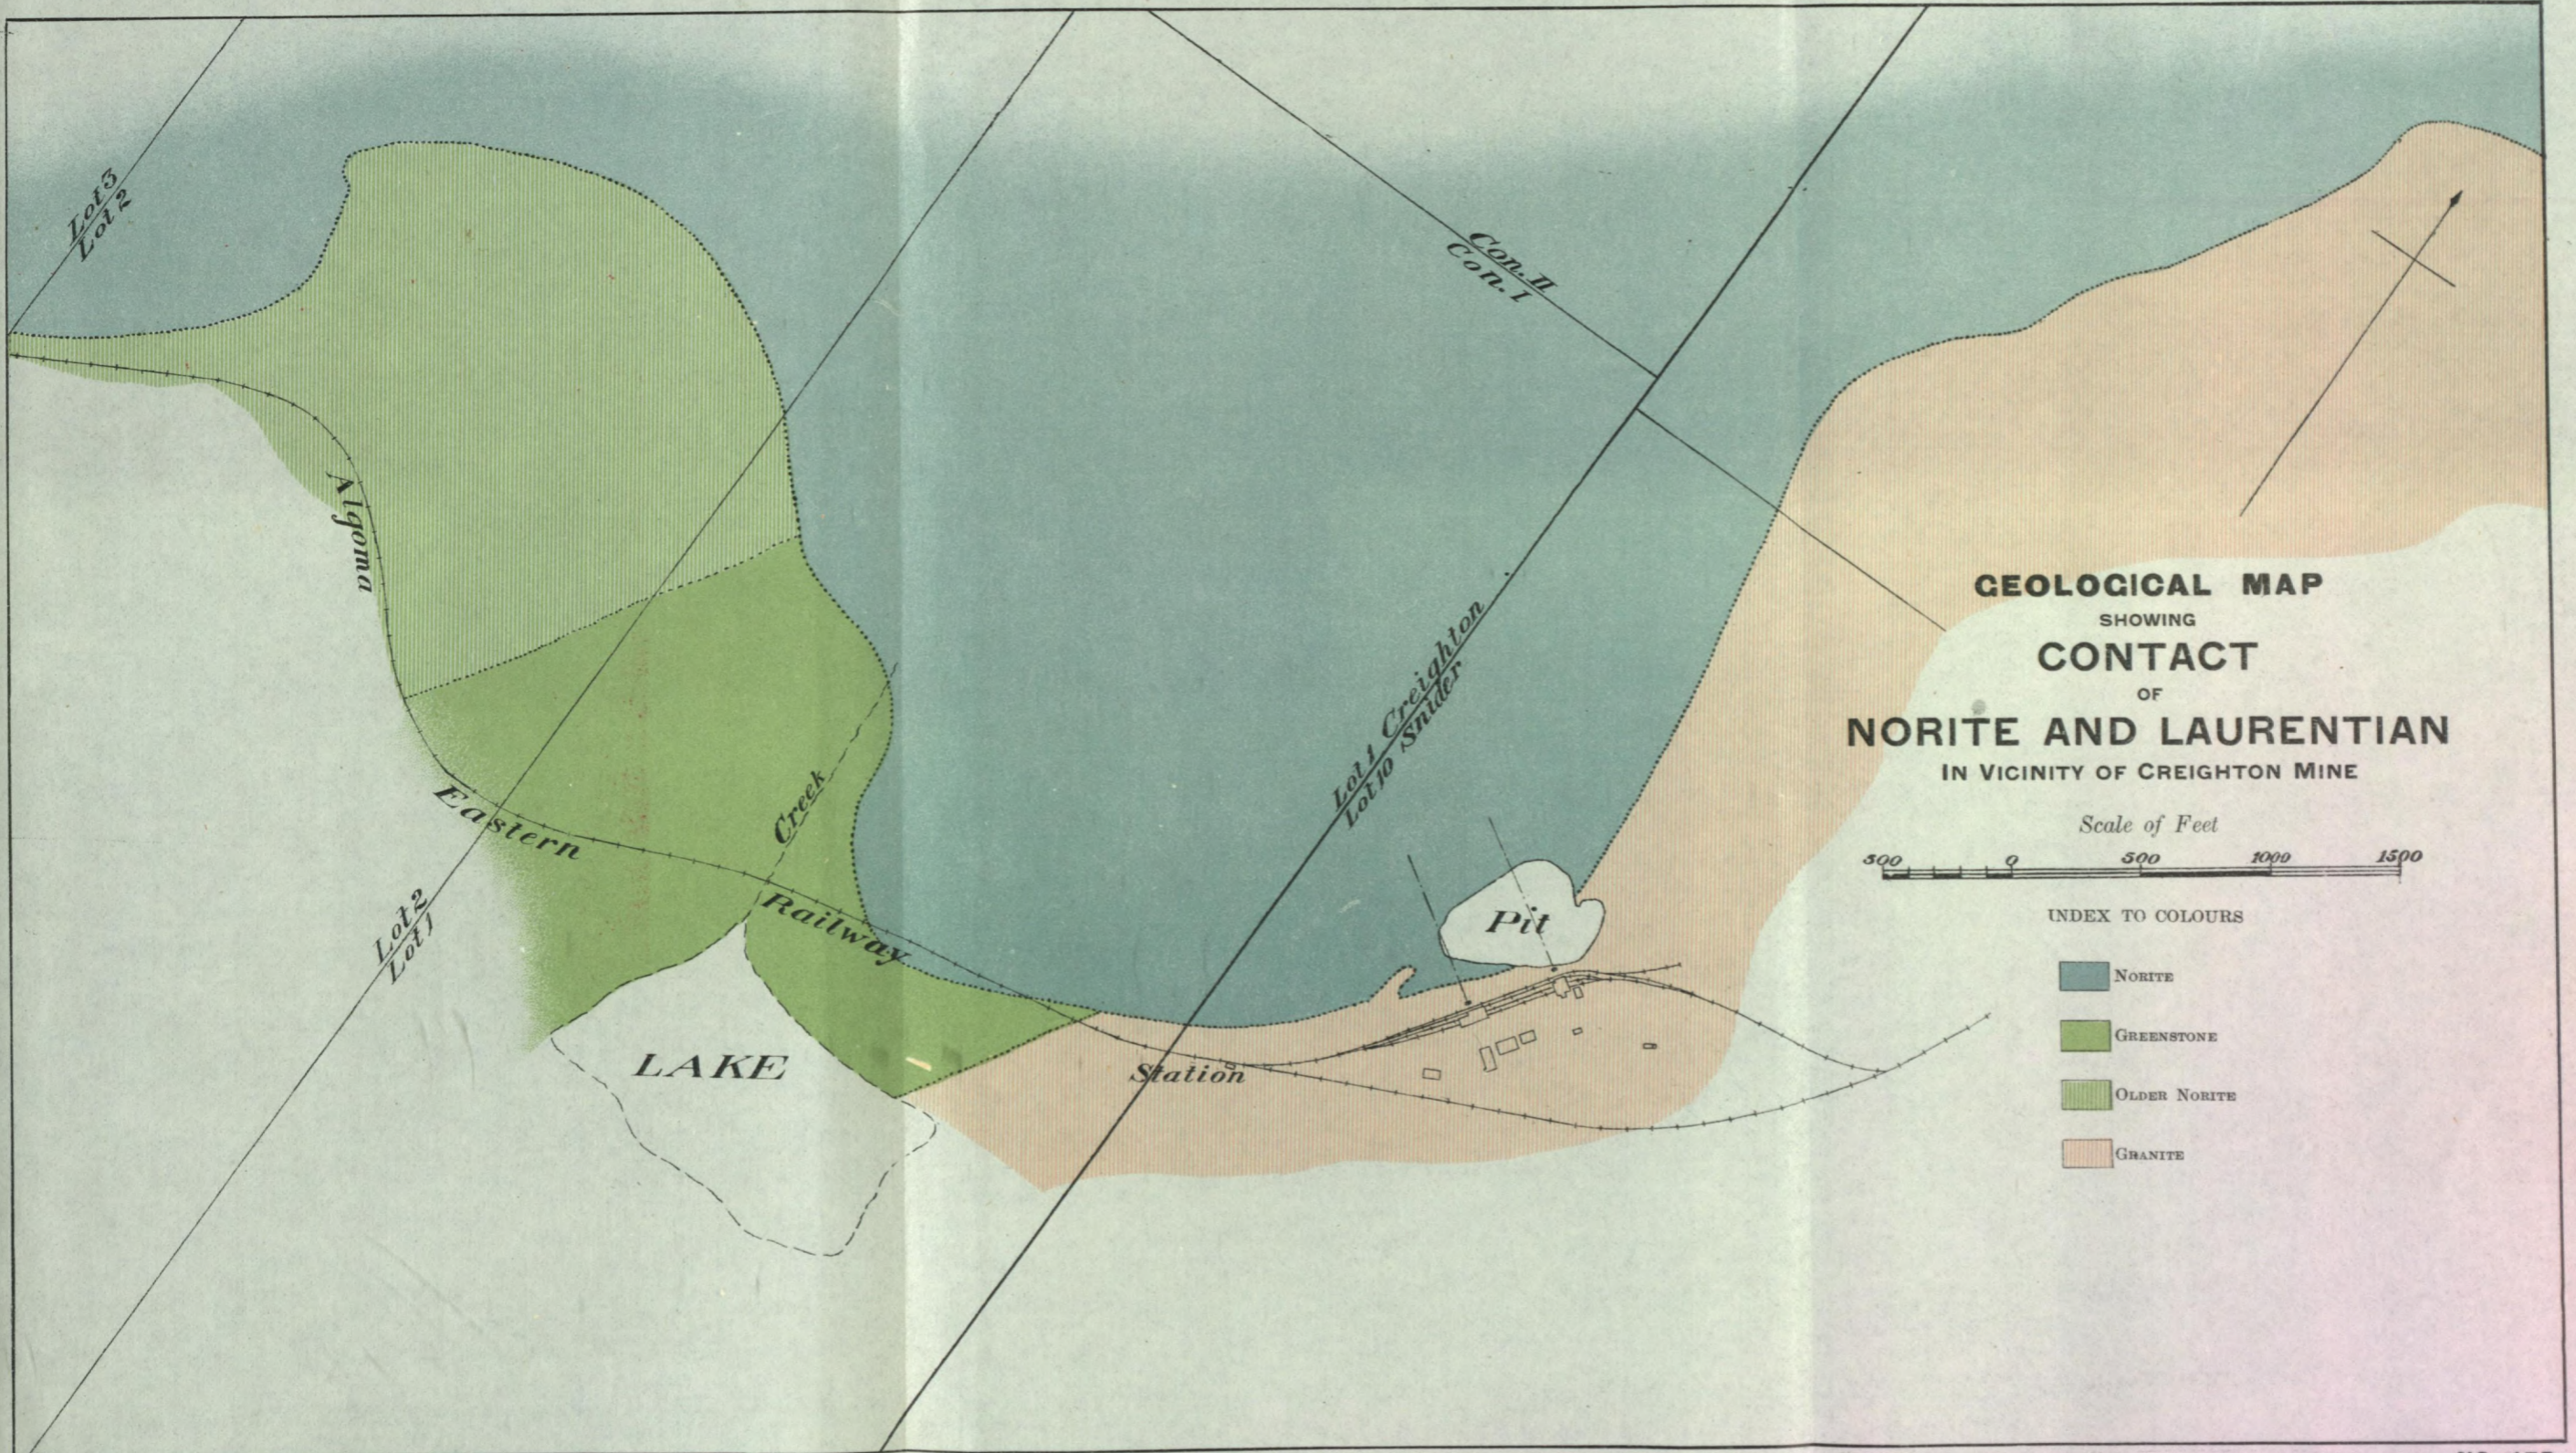

CANADA
DEPARTMENT OF MINES
MINES BRANCH

HON. ROBERT ROGERS, MINISTER; A. P. LOW, LL.D., DEPUTY MINISTER;
EUGENE HAANEL, PH.D., DIRECTOR.
1912

GEOLOGICAL MAP
SHOWING
CONTACT
OF
NORITE AND LAURENTIAN
IN VICINITY OF CREIGHTON MINE

Scale of Feet
500 0 500 1000 1500

INDEX TO COLOURS

- NORITE
- GREENSTONE
- OLDER NORITE
- GRANITE