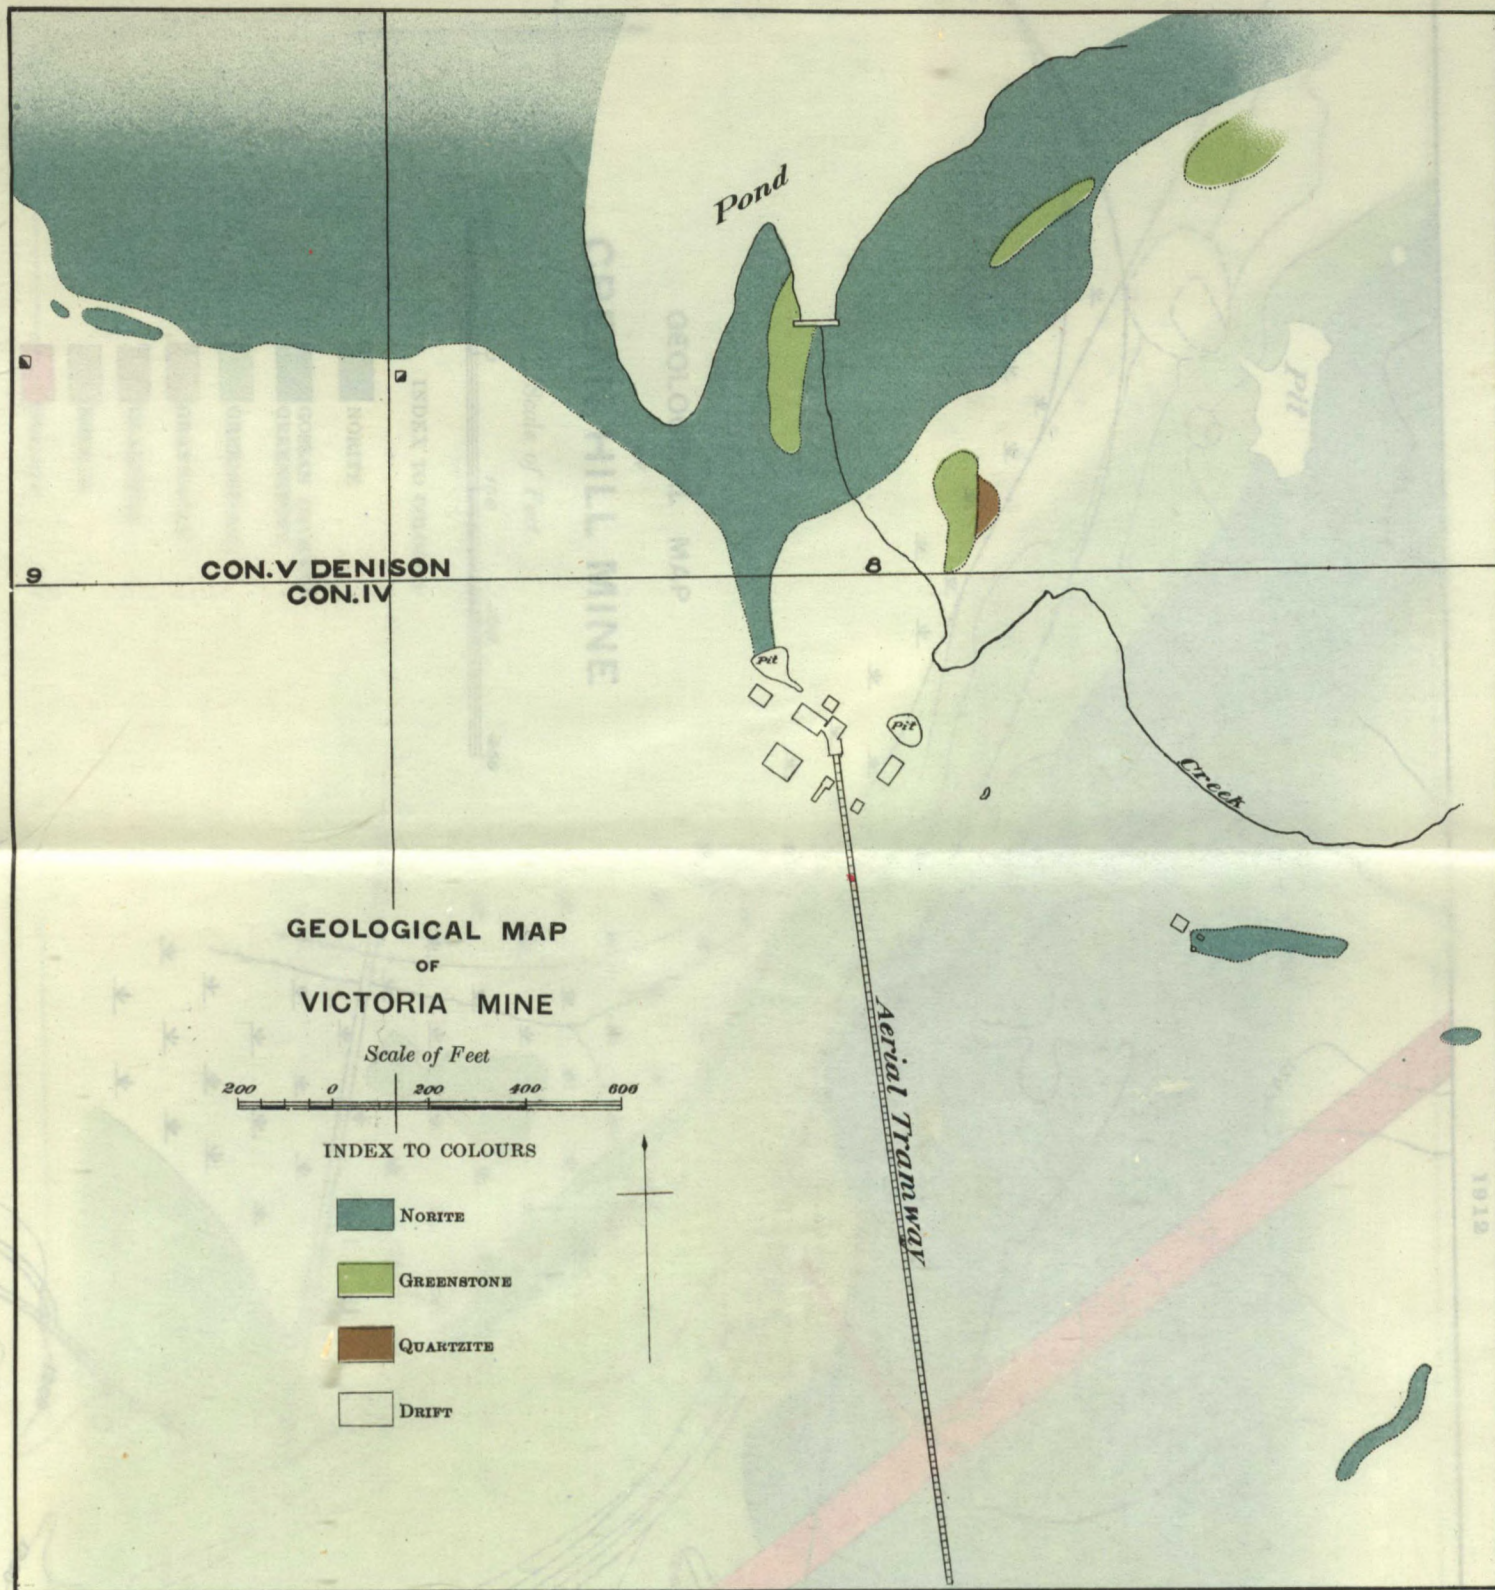

CANADA  
DEPARTMENT OF MINES

MINES BRANCH

HON. ROBERT ROGERS, MINISTER; A. P. LOW, LL.D., DEPUTY MINISTER;  
EUGENE HAANEL, PH.D., DIRECTOR.

1912

GEOLOGICAL MAP  
OF  
VICTORIA MINE

Scale of Feet

200 0 200 400 600

INDEX TO COLOURS

- NORITE
- GREENSTONE
- QUARTZITE
- DRIFT