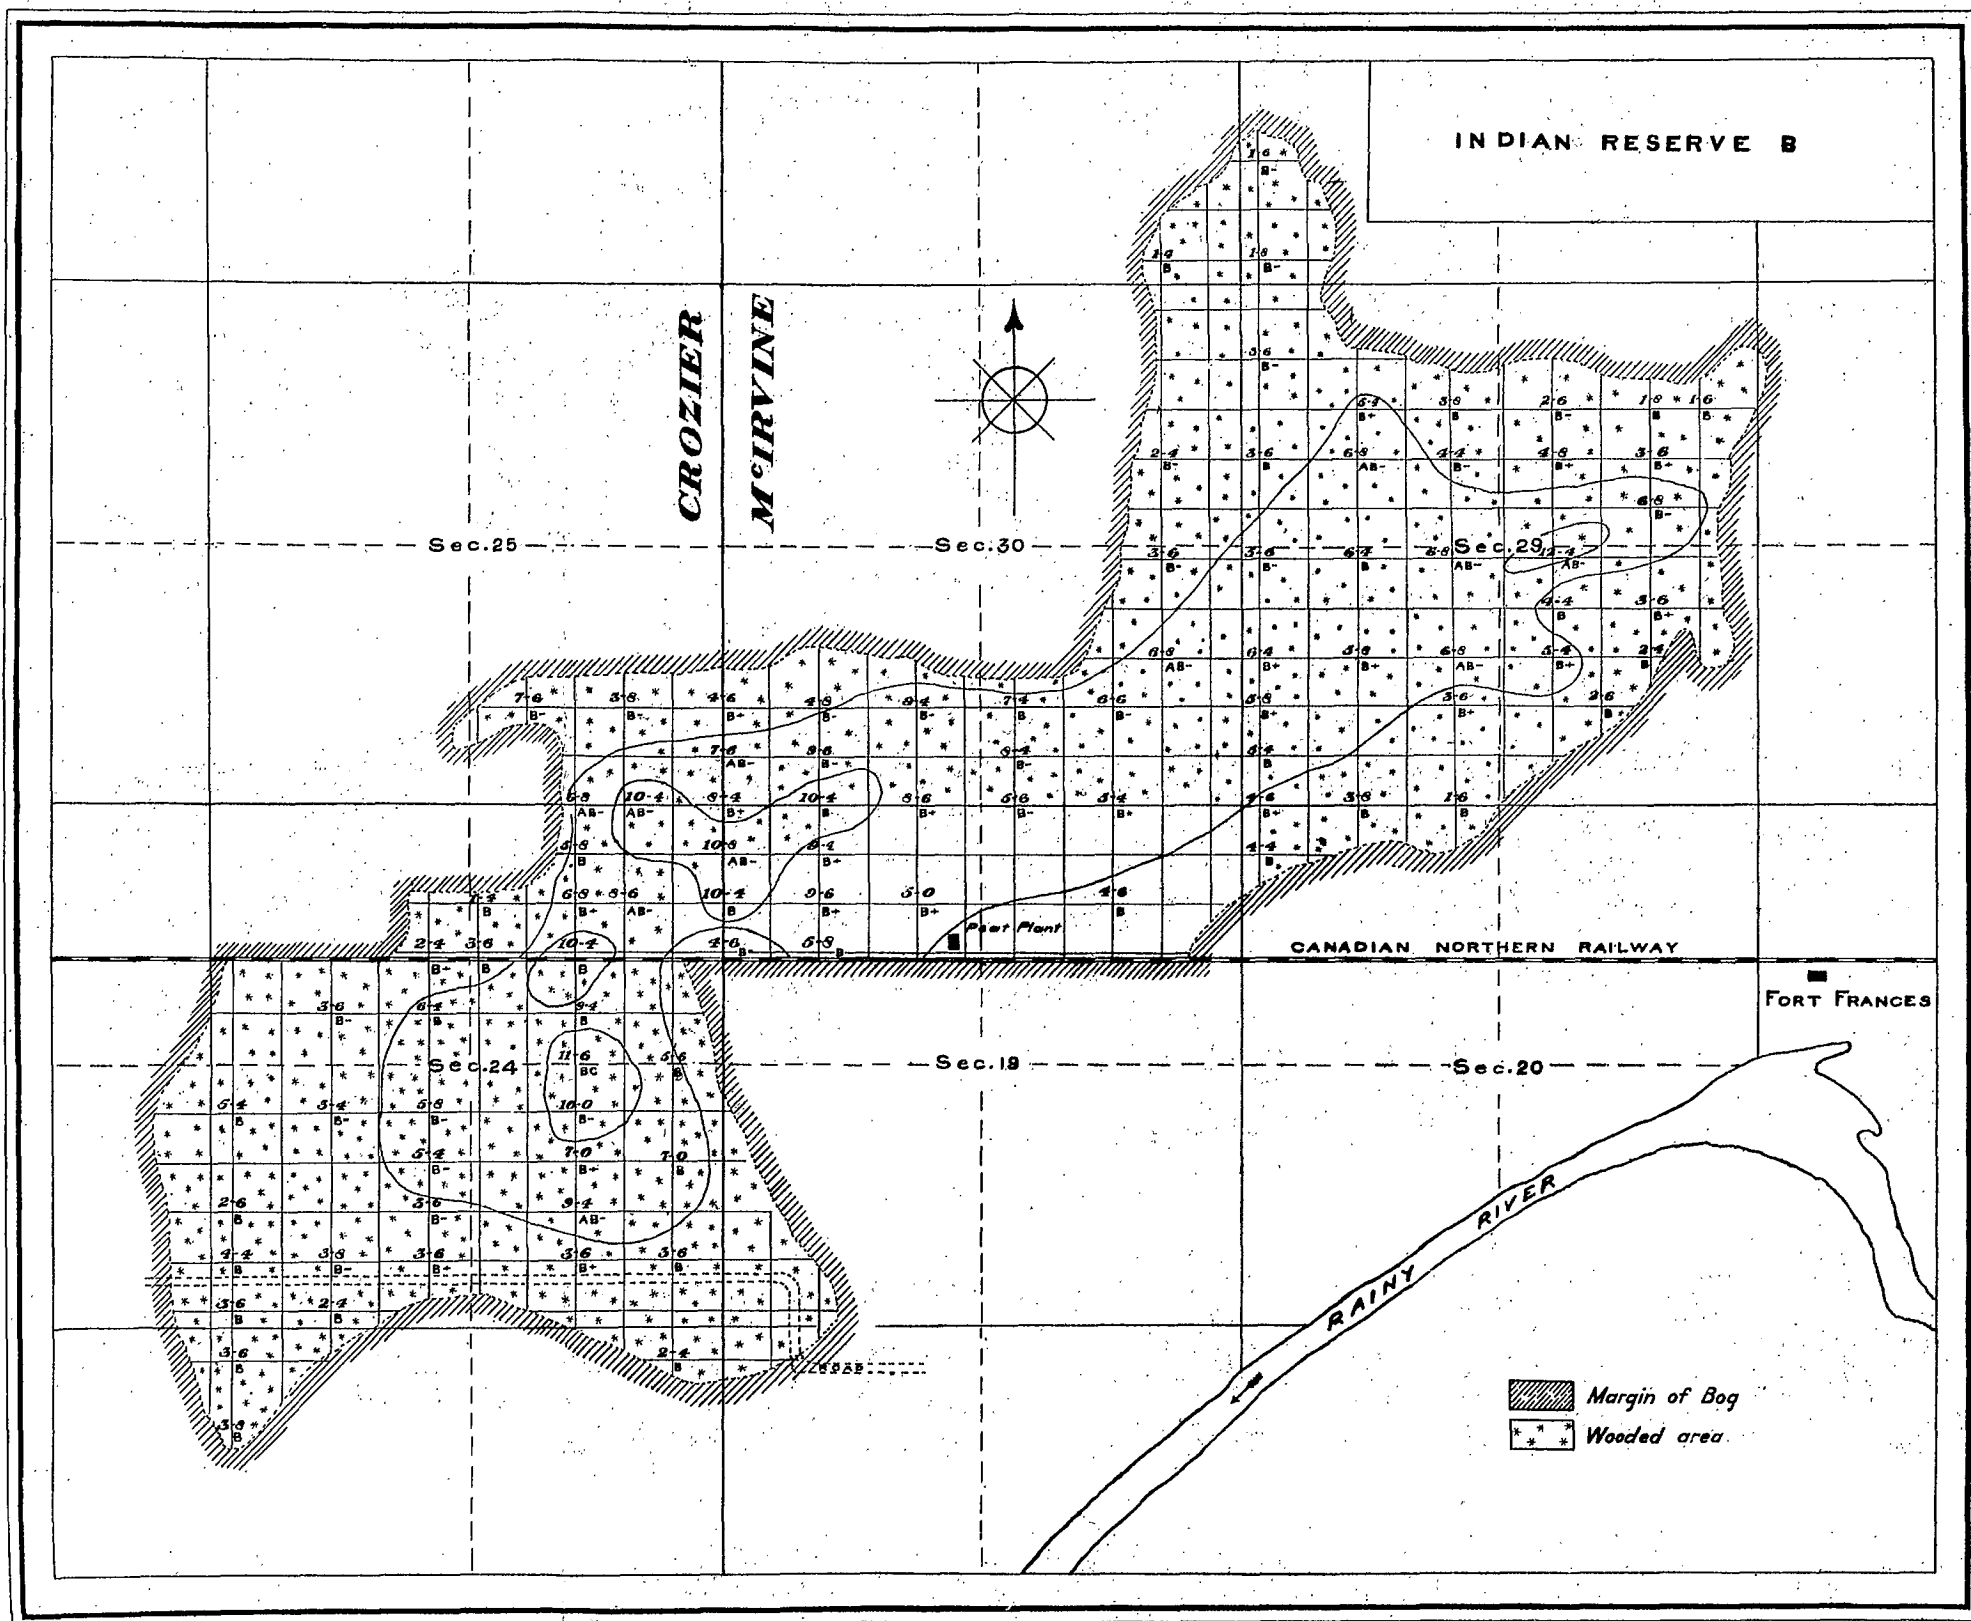

#165

11

CANADA  
 DEPARTMENT OF MINES  
 MINES BRANCH  
 HON. ROBERT ROGERS, MINISTER; A. P. LOW, LL.D., DEPUTY MINISTER;  
 EUGENE HAANEL, Ph.D., DIRECTOR.  
 1912

H. E. Baine, Chief Draughtsman

**FORT FRANCIS PEAT BOG**  
**ONTARIO**

Map No. 165.

To accompany Bulletin No. 8,  
 "Investigation of Peat Bogs and Peat  
 Industry of Canada." Report No. 151.

Surveyed by  
 A. Anon—1911