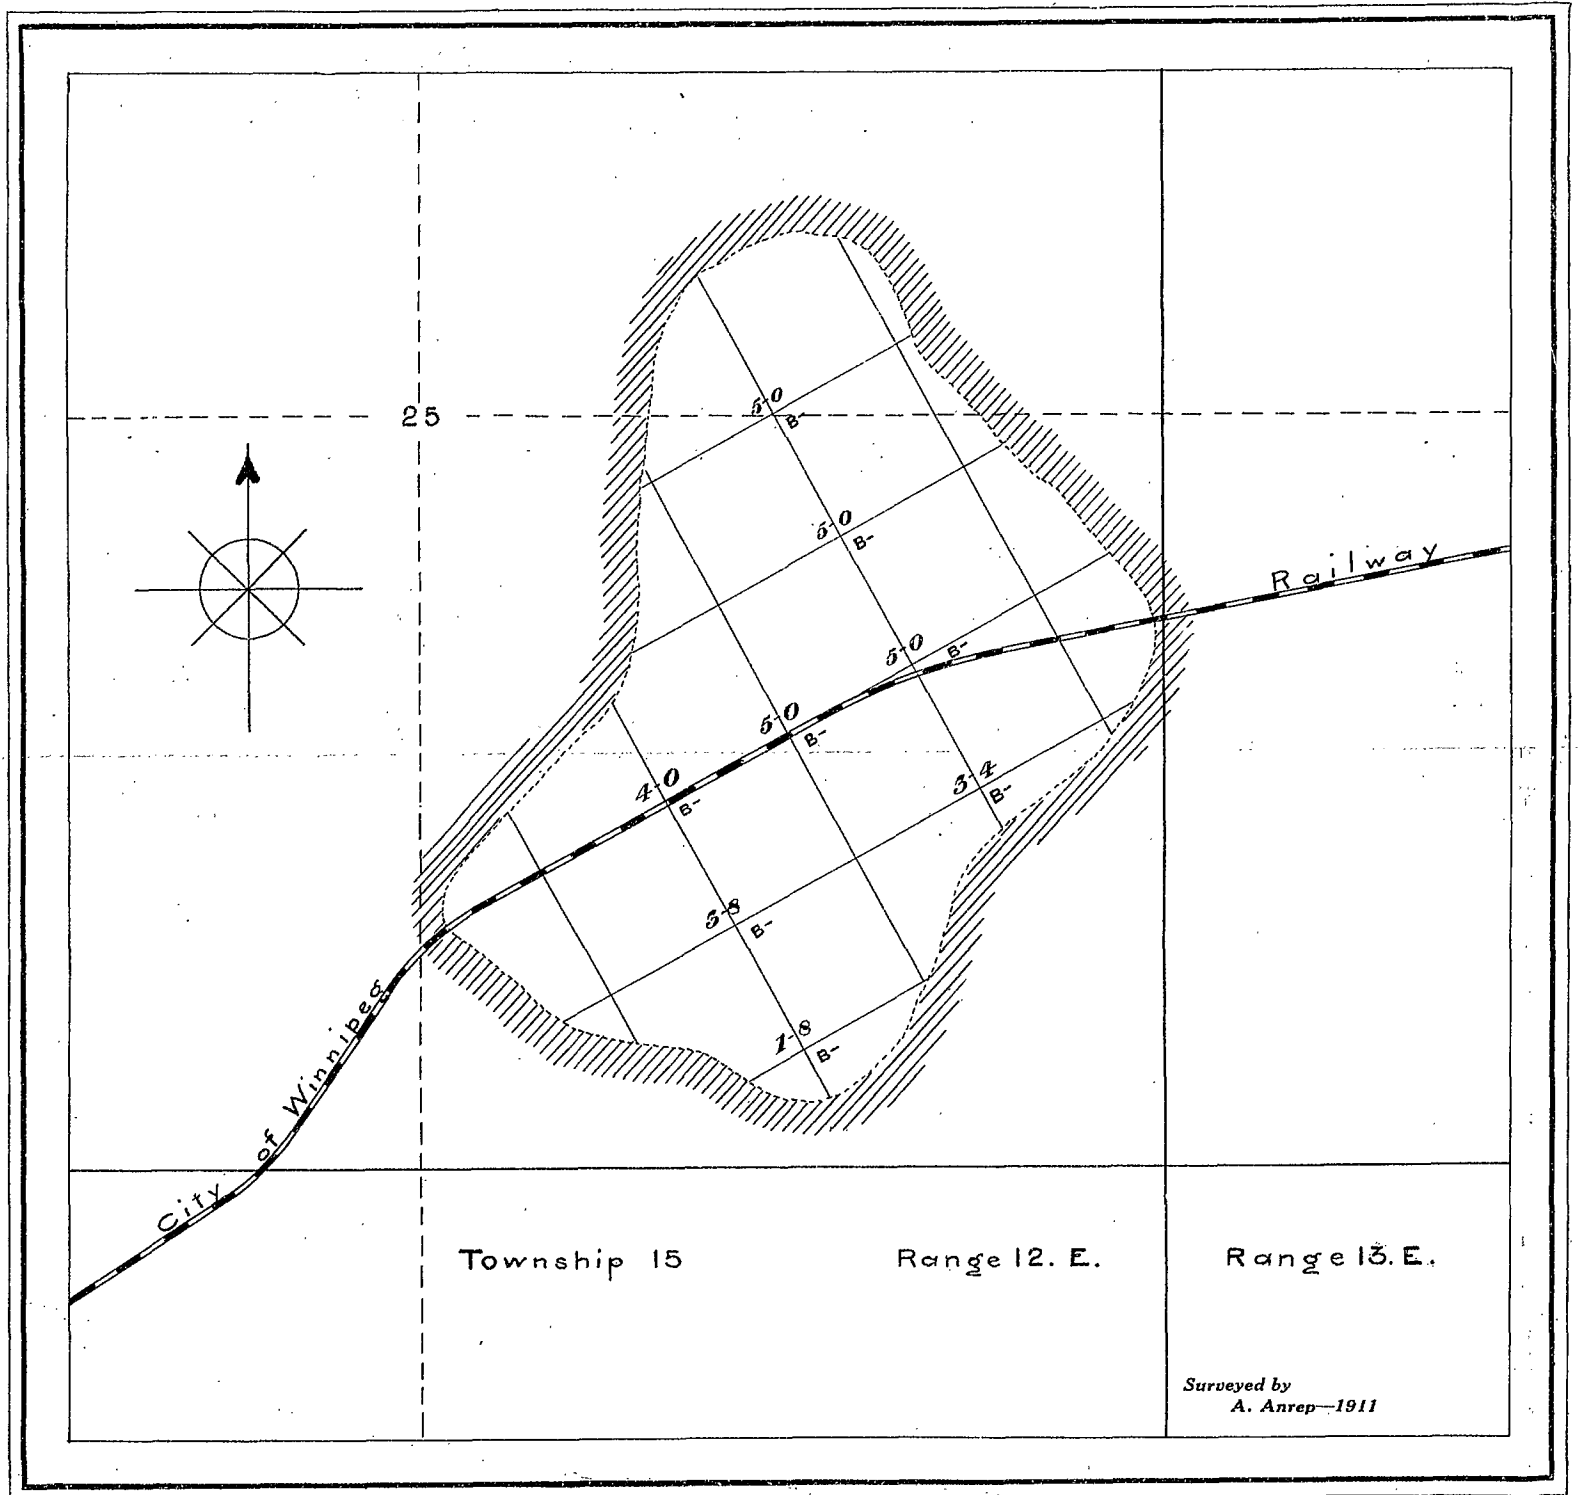

CANADA  
 DEPARTMENT OF MINES  
 MINES BRANCH  
 HON. ROBERT ROGERS, MINISTER; A. P. LOW, LL.D., DEPUTY MINISTER;  
 EUGENE HAANEL, PH.D., DIRECTOR.  
 1912

H. E. Baine, Chief Draughtsman