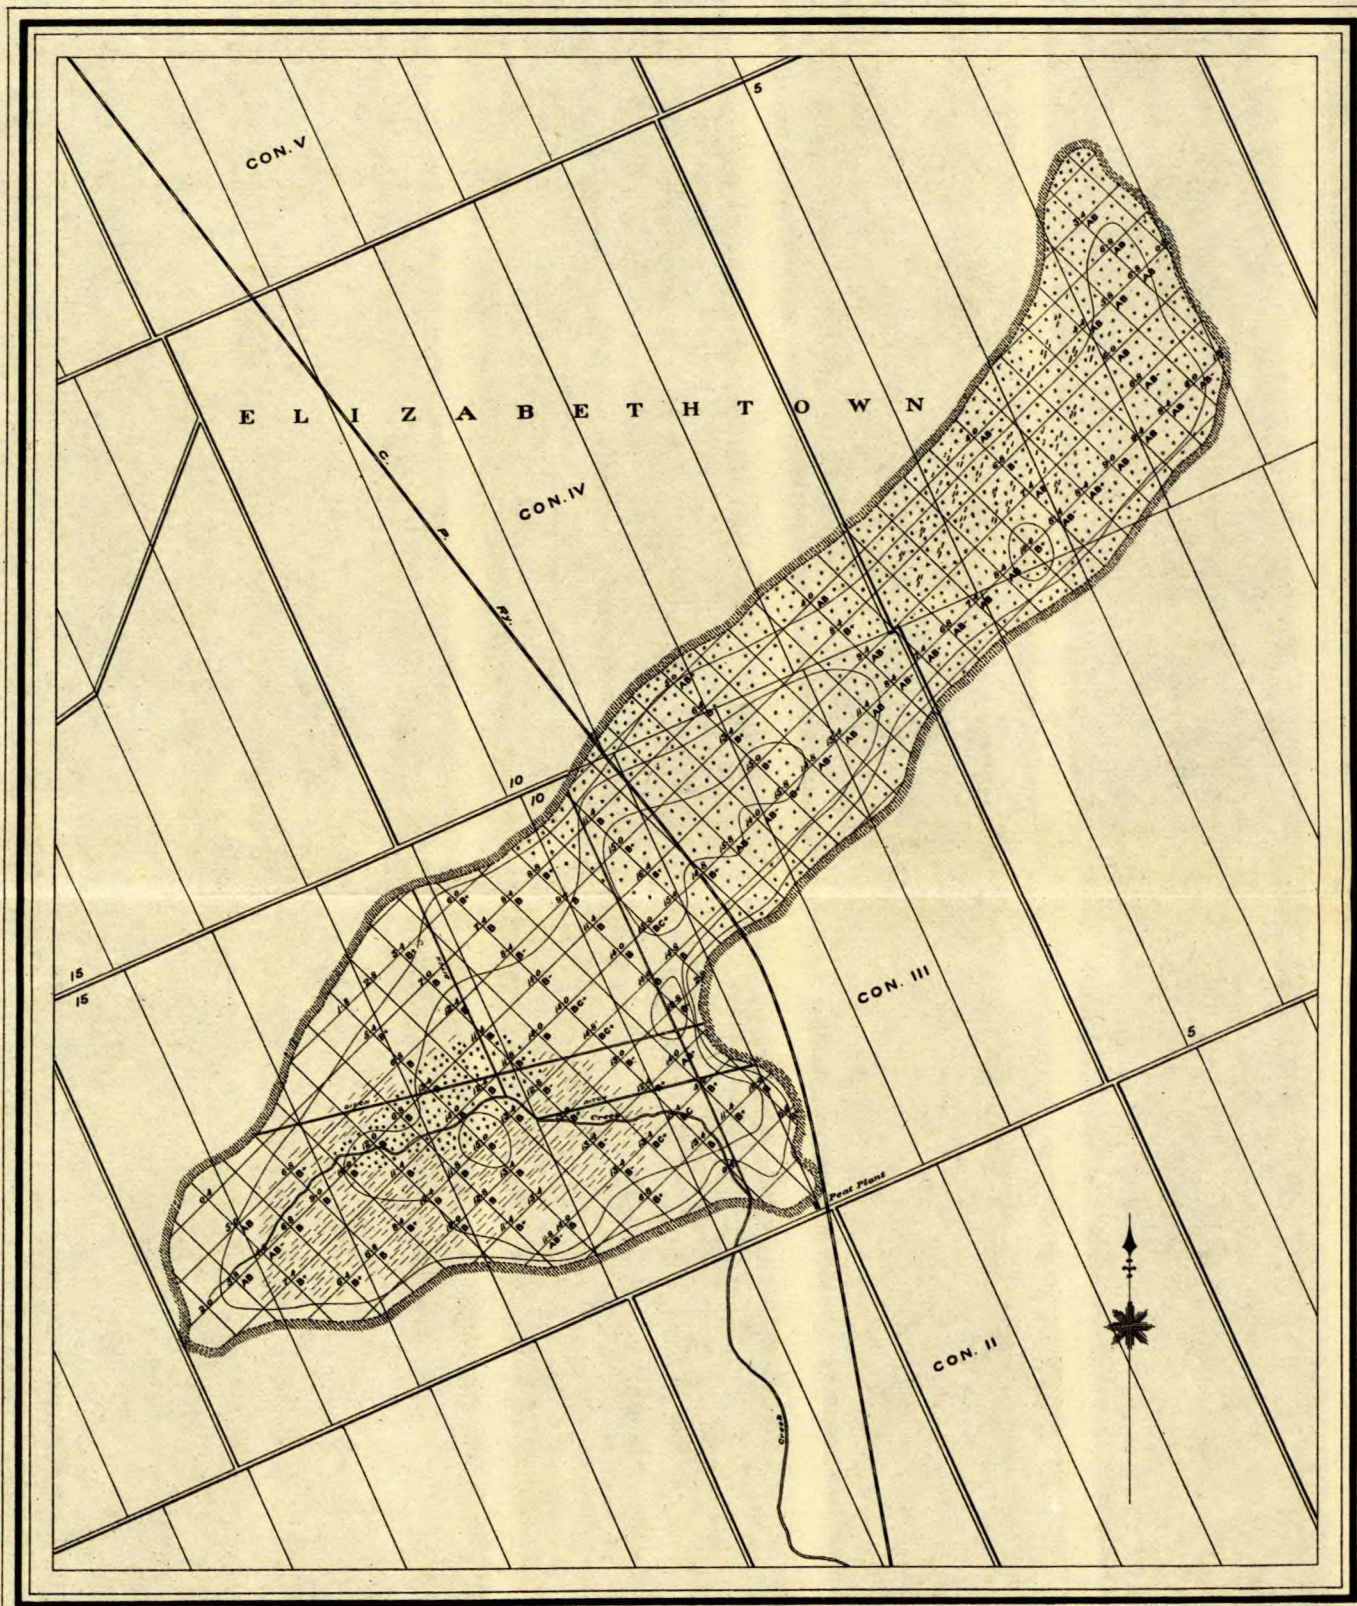

THE BROCKVILLE PEAT BOG.

H. E. Baine, Chief Draughtsman

Scale of feet

Map No. 74.

0 1056 2112 3168 4224 5280

Margin of bog
 Heavily wooded areas
 Quagmire