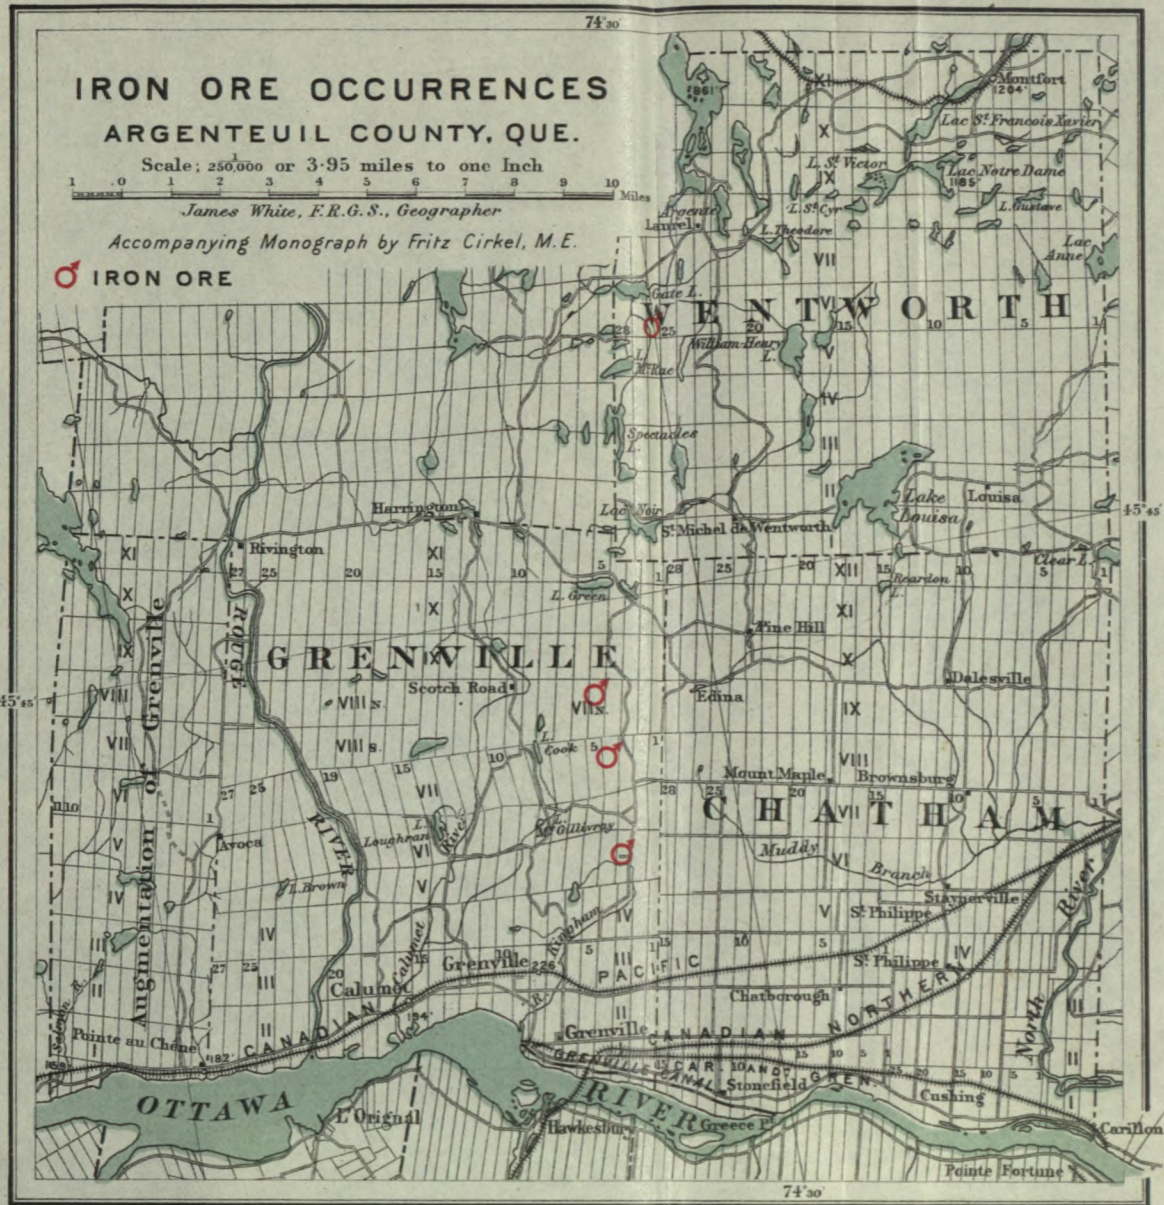

Department of Mines

HONOURABLE WILLIAM TEMPLEMAN, MINISTER

MINES BRANCH

Eugene Haanel, Ph. D., Director

1908

54