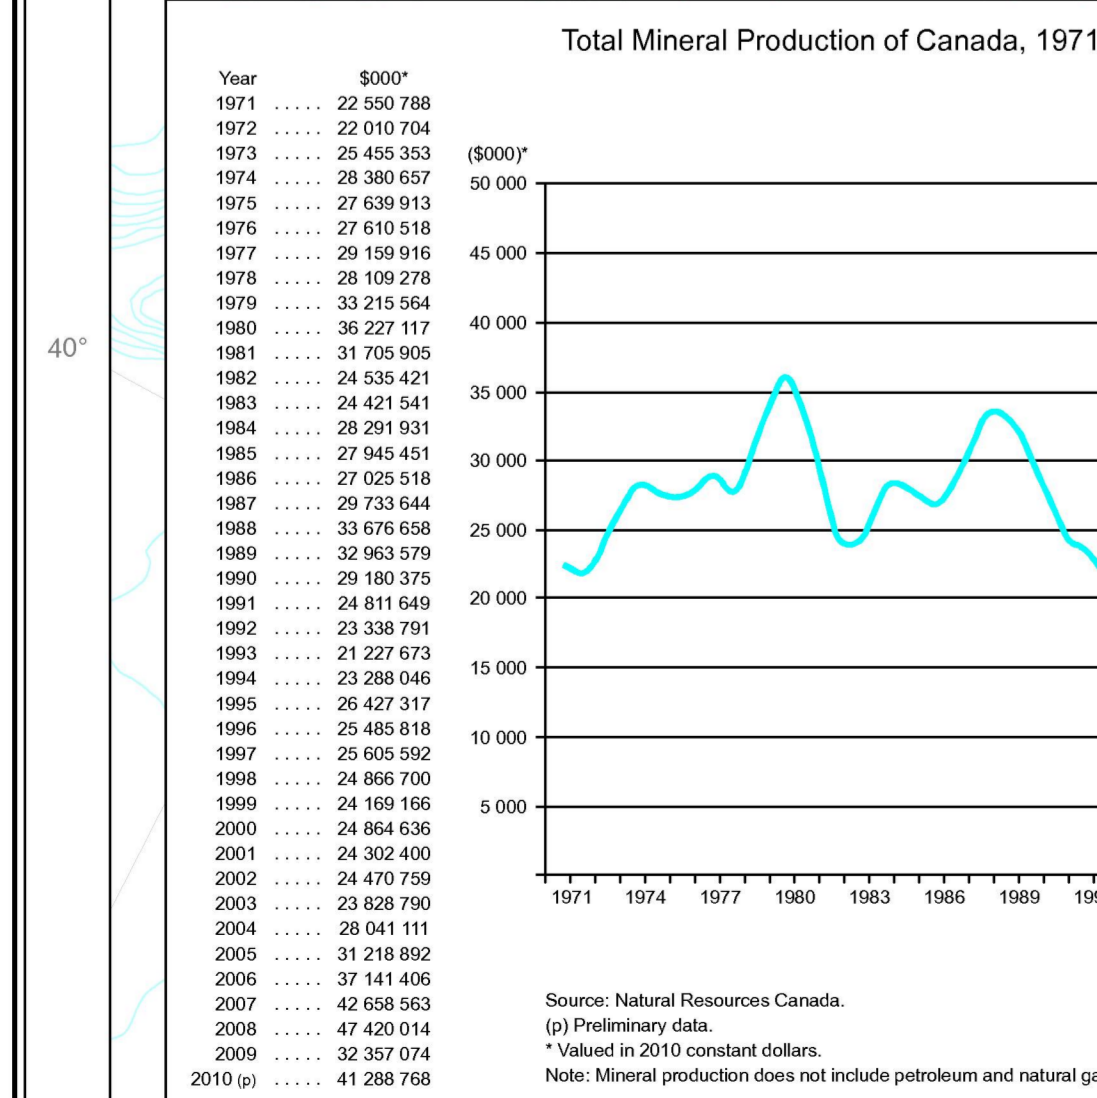

Selected Metallurgical Works

Mineral Production of Canada by Province/Territory, 2010 (p)

Province or Territory	Metals ($000)	Nonmetals ($000)	Coal ($000)	Total ($000)	Percentage of Total (%)
Newfoundland and Labrador	4 617 763	66 907	—	4 684 670	11.07
Prince Edward Island	—	—	—	—	0.00
New Brunswick	714 274	204 167	—	918 441	2.29
Quebec	9 193 253	1 979 145	—	11 172 398	28.40
Ontario	4 680 000	1 141 141	—	5 821 141	14.80
Manitoba	1 488 283	175 136	—	1 663 419	4.23
Saskatchewan	1 176	—	—	1 176	0.00
Alberta	1 927	—	—	1 927	0.00
British Columbia	2 188 022	602 736	4 900 000	7 690 758	19.73
Yukon	278 218	718	—	278 936	0.71
Northwest Territories	263 661	2 022 774	—	2 286 435	5.87
Canada	25 227 051	3 943 415	4 900 000	34 070 466	100.00