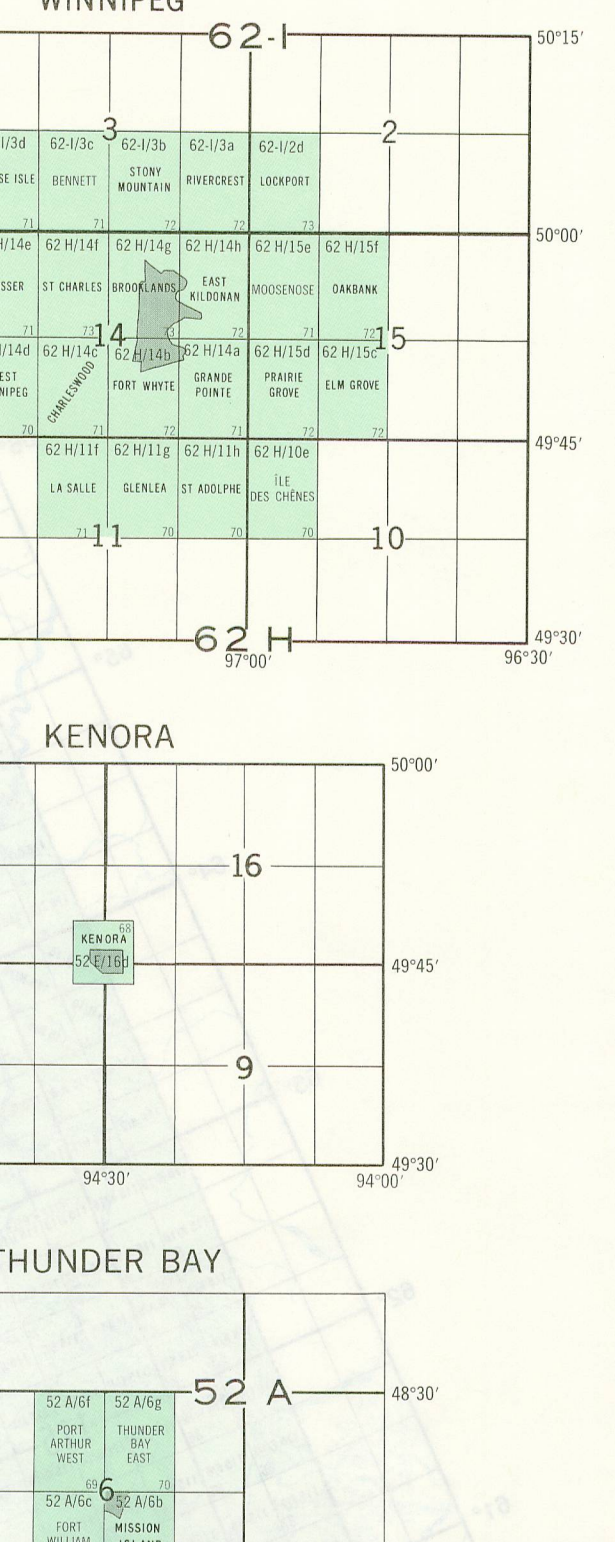

Scale 1:25 000 Échelle

PRICE: $3.00 PER MAP PRIX: 3,00$ CHAQUE

Scale 1:25 000 Échelle

PRICE: $3.00 PER MAP PRIX: 3,00$ CHAQUE

Scale 1:25 000 Échelle

PRICE: $4.50 PER MAP PRIX: 4,50$ CHAQUE