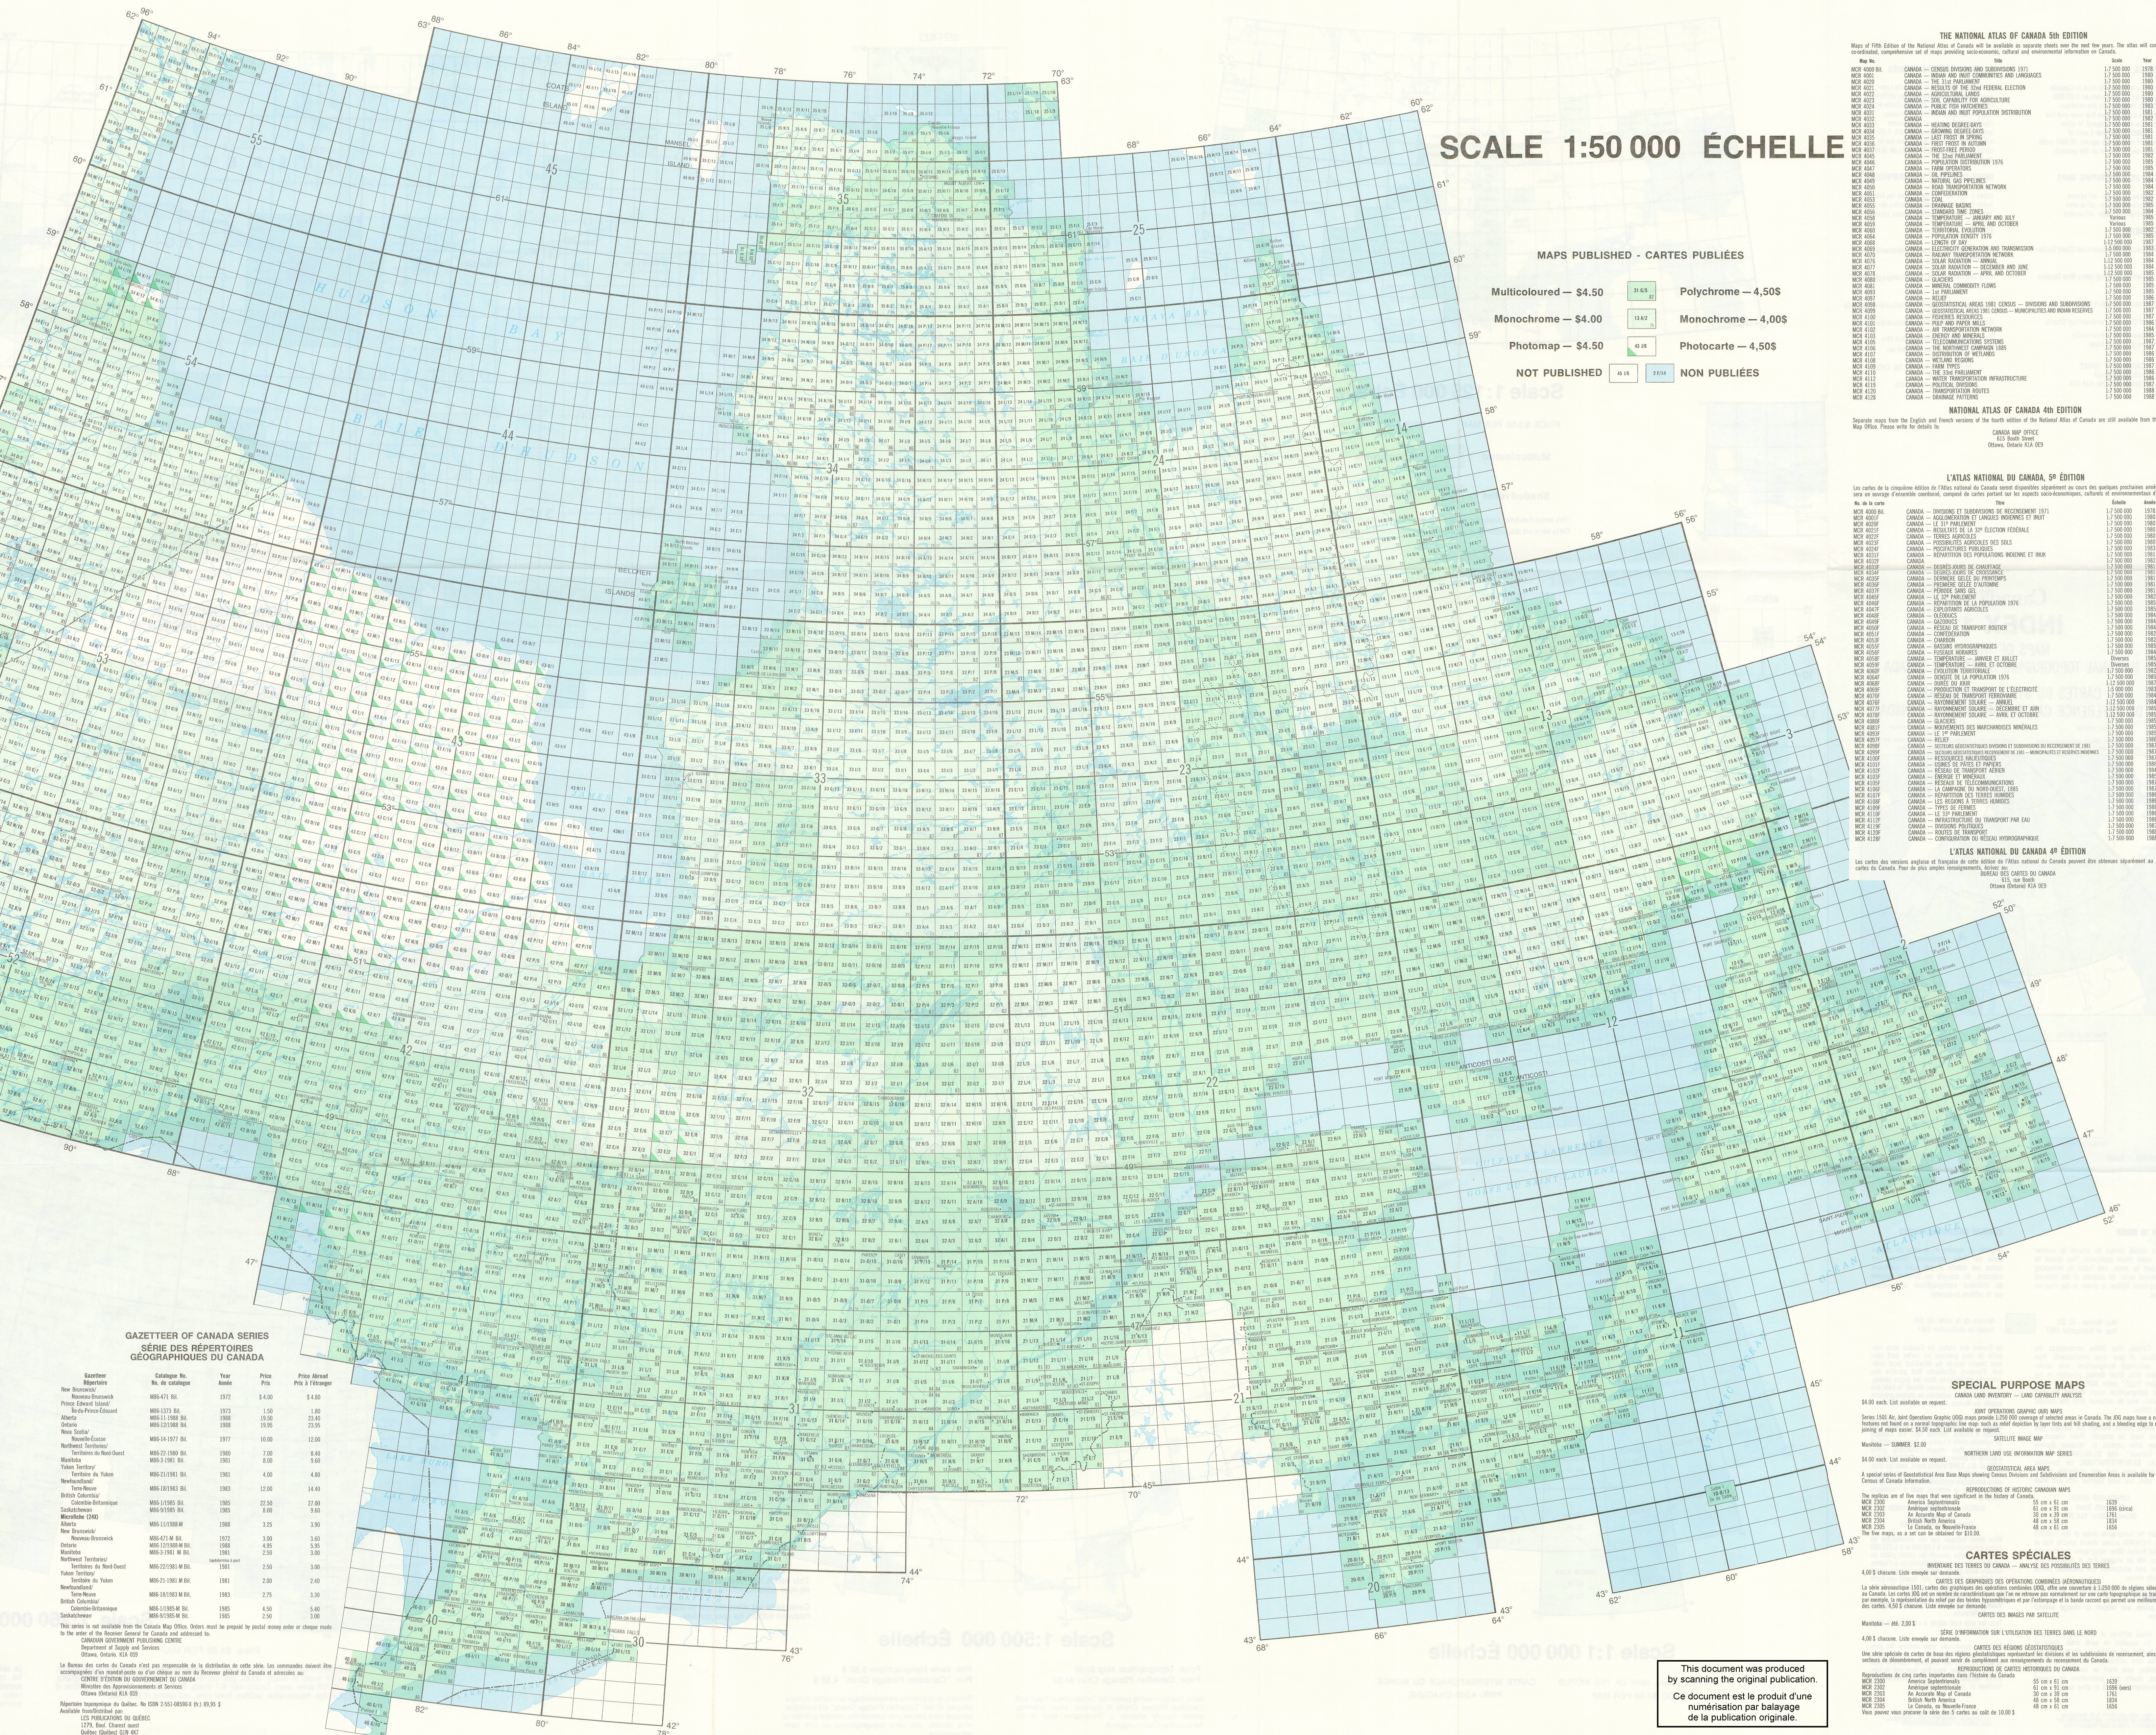

CANADA'S NATIONAL PARKS
CARTES DES PARCS NATIONAUX DU CANADA

The eleven national parks are completely covered by maps at scales of 1:50 000 and 1:250 000.
Descriptive publications of the national parks are available from the Inquiry Centre, Environment Canada, Ottawa, Ontario K1A 0H6.

Les onze parcs nationaux sont complètement couverts par des cartes à l'échelle de 1:50 000 et 1:250 000.
Descriptives publications de parcs nationaux sont disponibles au Centre d'information, Environnement Canada, Ottawa, Ontario K1A 0H6.

GENERAL MAPS
CARTES GÉNÉRALES

© Special Edition - First series issued 1982.
Édition spéciale - Première série émise en 1982.

SCALE 1:50 000 ÉCHELLE

1. **MAPS PUBLISHED - CARTES PUBLIÉES**
2. Multicoloured — $4.50
   - Monochrome — $4.00
   - Photomap — $4.50
   - NOT PUBLISHED
3. **POLYCHROME — 4,50$**
4. Monochrome — 4,00$
   - Photocarte — 4,50$
   - NON PUBLIÉES

THE NATIONAL ATLAS OF CANADA 5th EDITION
L'ATLAS NATIONAL DU CANADA 5e ÉDITION

Map No.	Map Name	Scale	Year	Price
MCR 001	CANADA - CENSUS BY PROVINCE AND TERRITORIES 1971	1:500 000	1978	$5.00
MCR 002	CANADA - INDIAN AND METIS COMMUNITIES AND LANGUAGES	1:500 000	1978	5.00
MCR 003	CANADA - THE 114 FIRST NATIONS AND LANGUAGES	1:500 000	1978	5.00
MCR 004	CANADA - RESULTS OF THE 30th FEDERAL ELECTION	1:500 000	1980	5.00
MCR 005	CANADA - FEDERAL CENSUS OF POPULATION AND DENSITY	1:500 000	1980	5.00
MCR 006