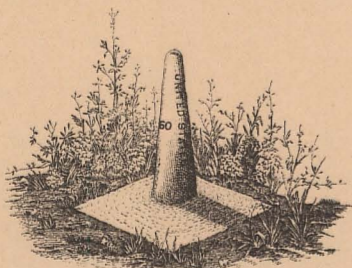

INTERNATIONAL BOUNDARY
 ALONG THE
 141ST MERIDIAN
 INDEX TO THE 38 SHEETS
 FROM THE ARCTIC OCEAN TO MOUNT ST. ELIAS
 SURVEYED UNDER THE DIRECTION OF
 UNITED STATES COMMISSIONER O. H. TITTMANN HIS BRITANNIC MAJESTY'S COMMISSIONER W. F. KING

Small monument
2 1/2 feet high

Boundary Monuments
 Large
 Small
 Boundary Line

Large monument
5 feet high