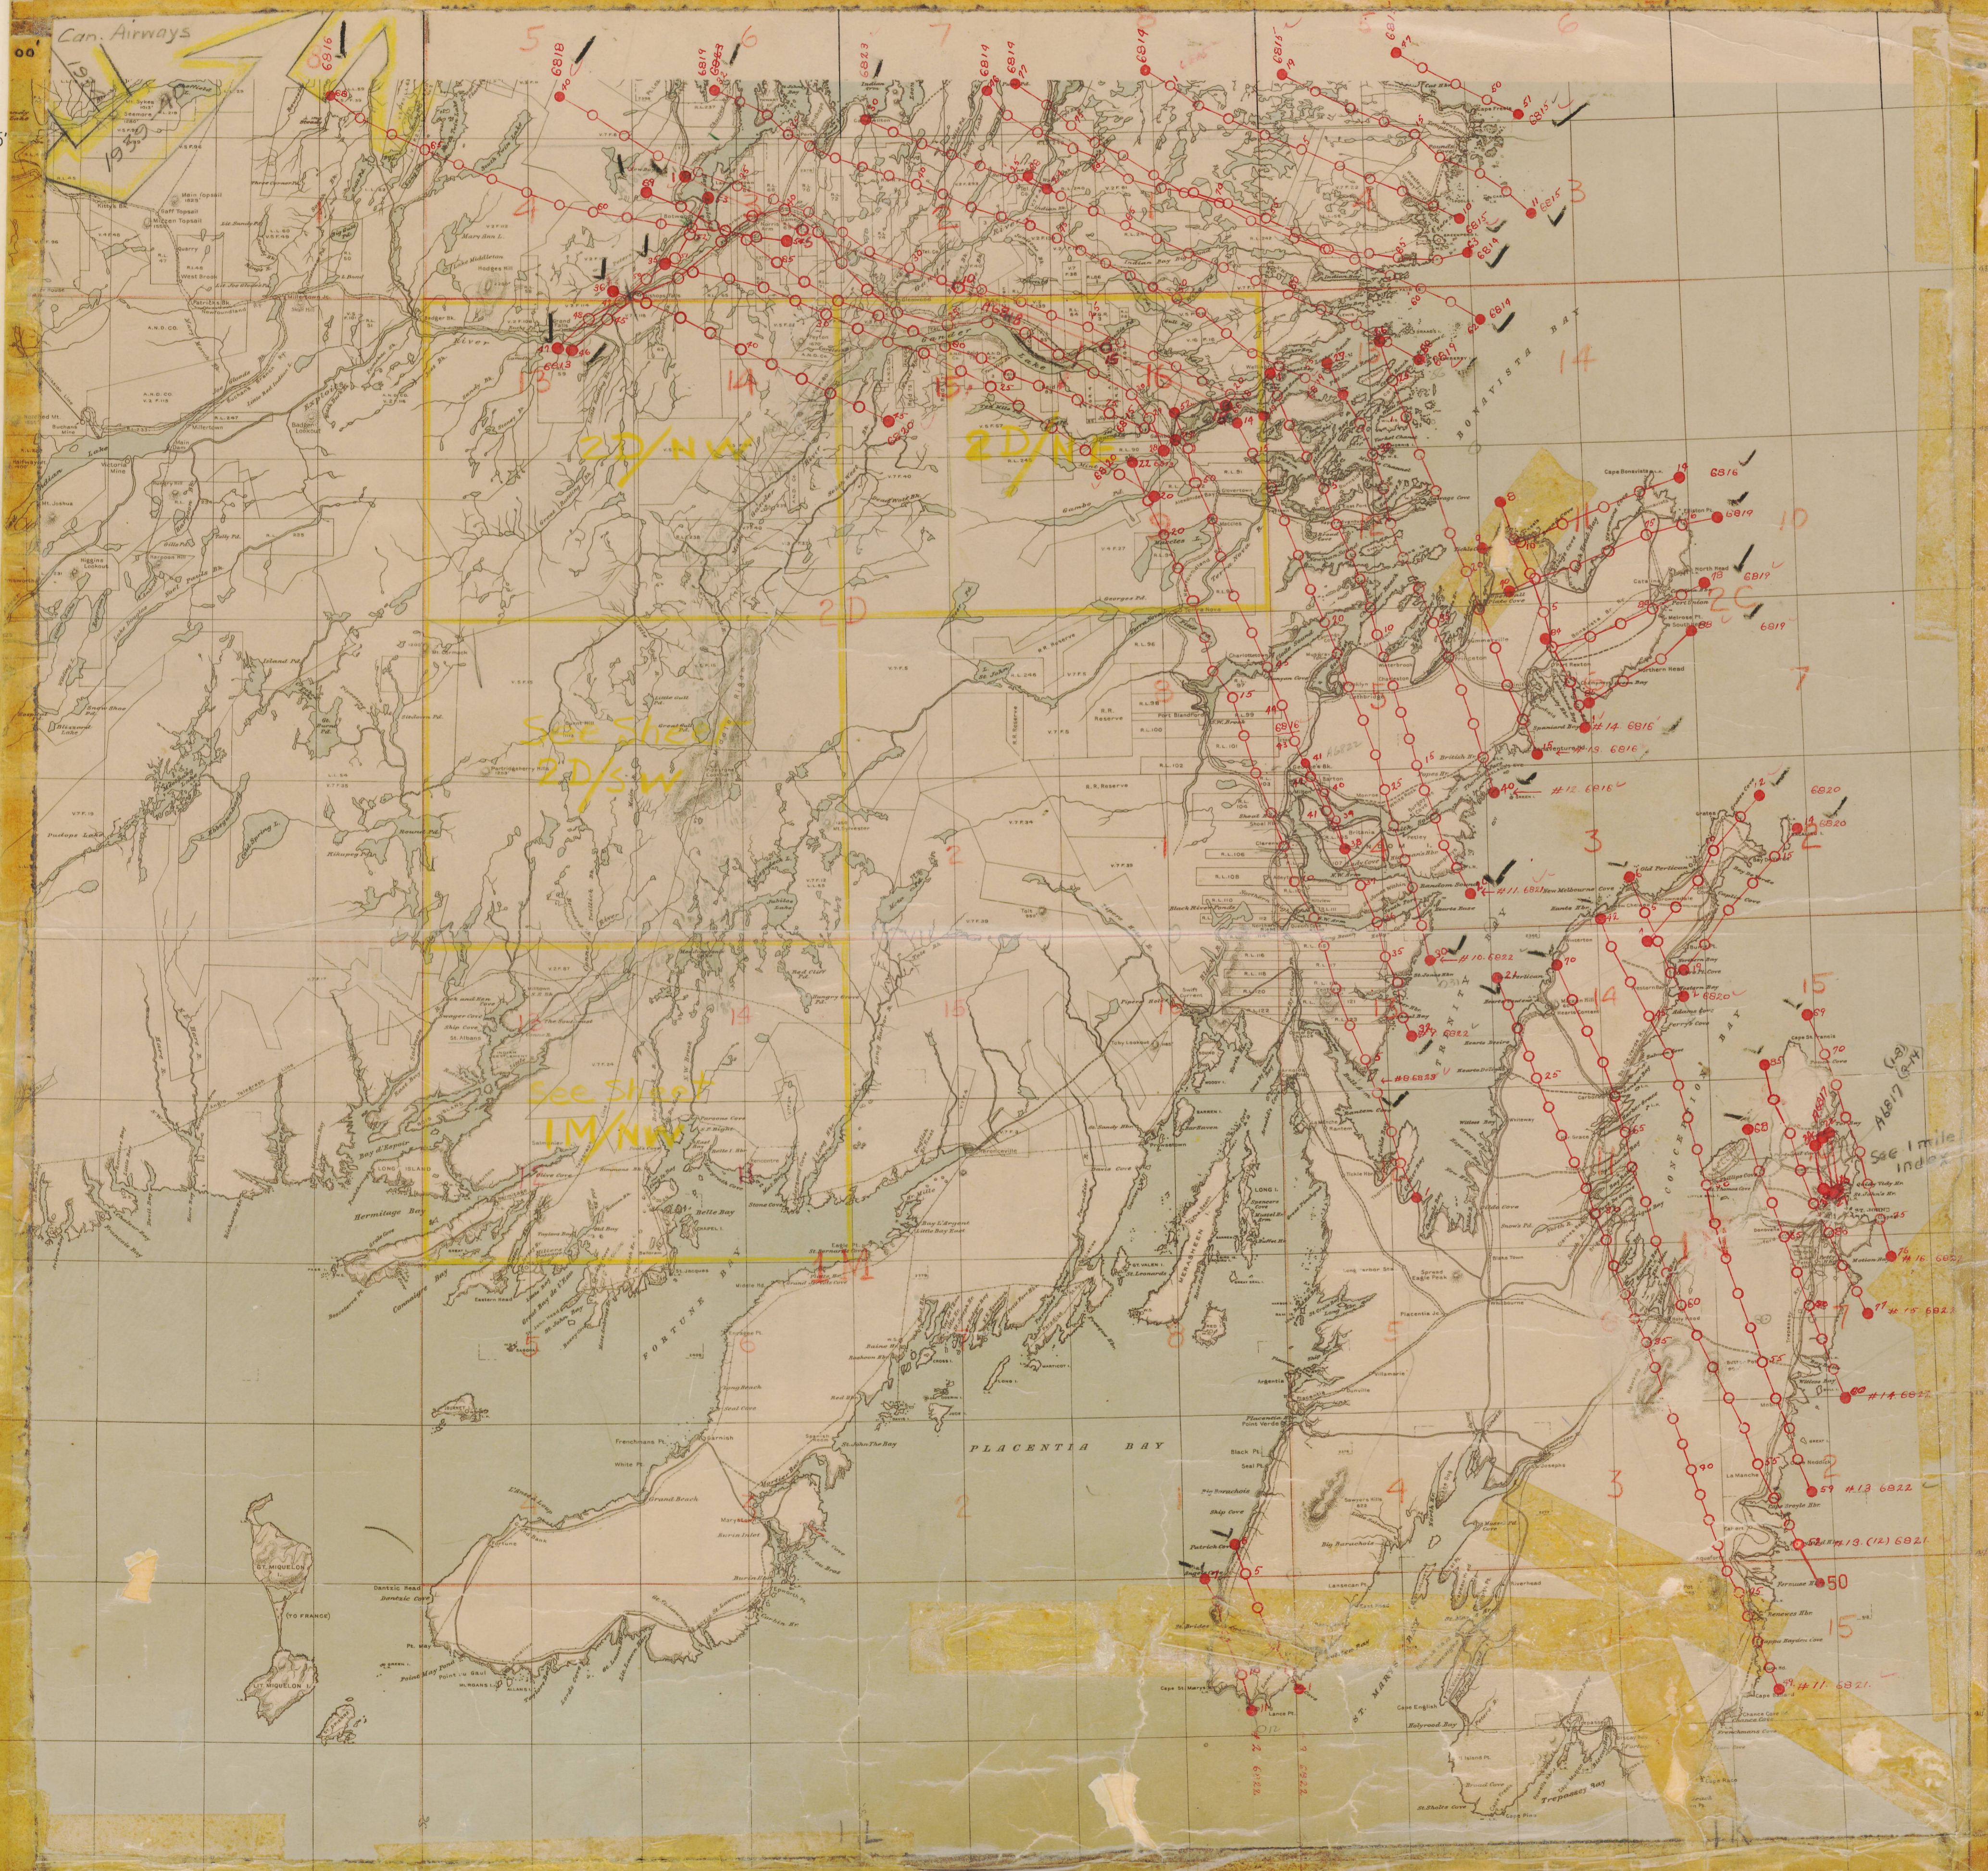

57°00' 56°00' 55°00' 54°00' 53°00' 52°30'

49°15'

49°15'

49°00'

48°00'

47°15'

46°30'

1940 (A6813-A6823)
14.350' ASL
7" LENS SPLIT NOT AVAILABLE AS IN BOX
2.050' = 1"

NEWFOUNDLAND
PRINT

1

52°30'