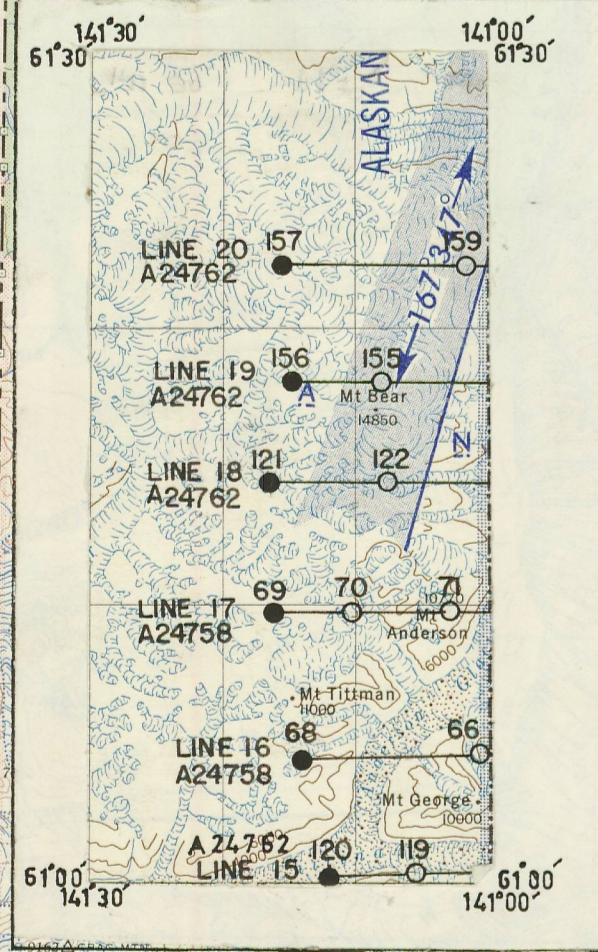

FLIGHT LINES CROSS CANADA / U.S. BORDER  
NOT SHOWN IN GENERAL COVERAGE CATALOGUE

1977 JUL. - AUG.  
6" LENS 1:50,000  
A24758 (48-90) JULY 40,000' ASL  
A24762 (87-171) AUG. 37,000' ASL.

1987 AUG. 24,500' ASL  
6" LENS 1:40,000  
A27217 (1-20) - *Substandard - lens fogged*  
A27218 (185-234) (250-272) *lens fogged.*

K  
115-G + 115-F EAST 1/2