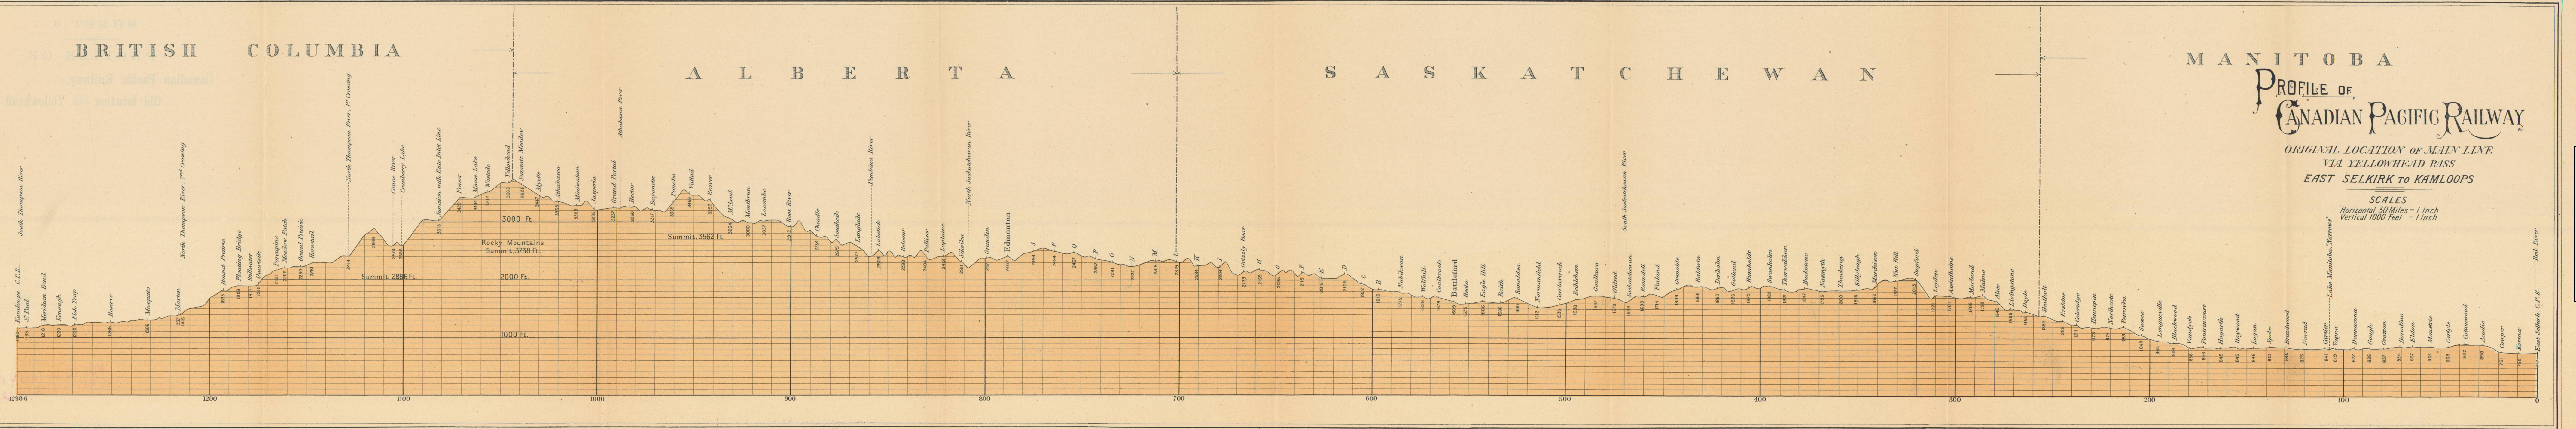

BRITISH COLUMBIA

ALBERTA

SASKATCHEWAN

MANITOBA

PROFILE OF CANADIAN PACIFIC RAILWAY

ORIGINAL LOCATION OF MAIN LINE
VIA YELLOWHEAD PASS
EAST SELKIRK TO KAMLOOPS

SCALES
Horizontal 30 Miles = 1 Inch
Vertical 1000 Feet = 1 Inch