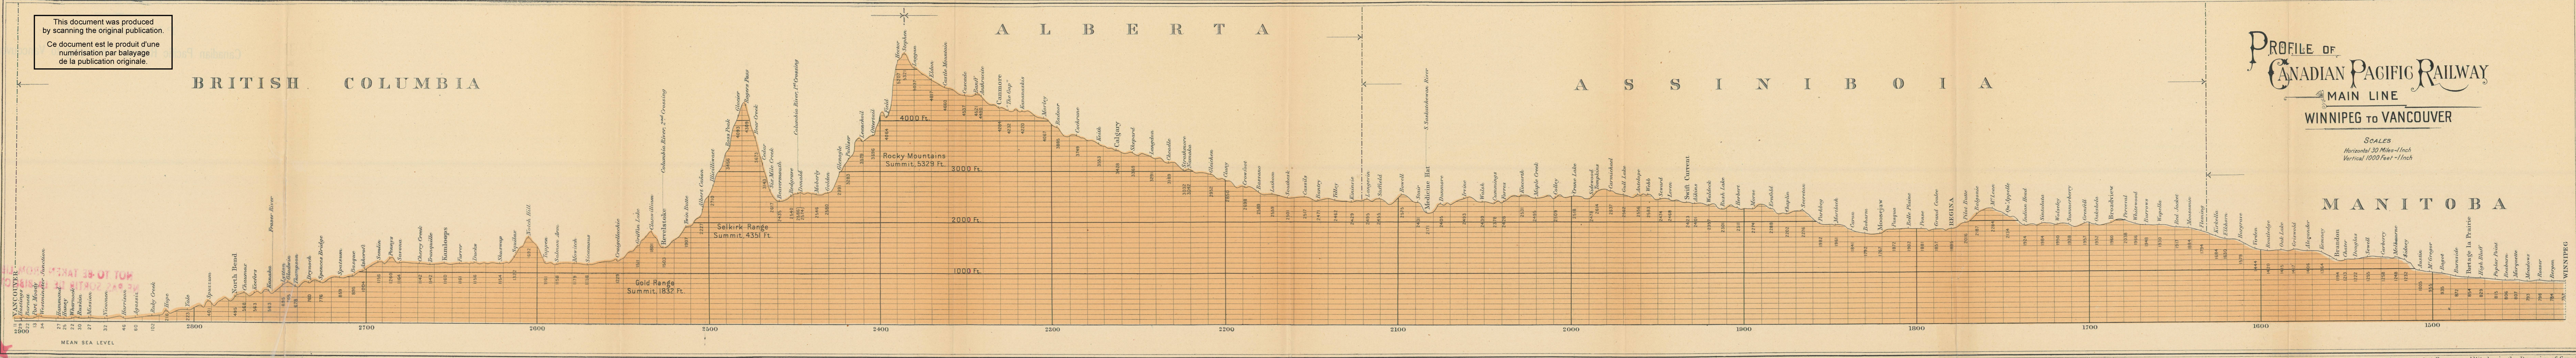

This document was produced by scanning the original publication.
Ce document est le produit d'une numérisation par balayage de la publication originale.

BRITISH COLUMBIA

ALBERTA

ASSINIBOIA

PROFILE OF
CANADIAN PACIFIC RAILWAY
MAIN LINE
WINNIPEG TO VANCOUVER

SCALES
Horizontal 30 Miles = 1 Inch
Vertical 1000 Feet = 1 Inch

MANITOBA

Accompanying Report on Altitudes in the Dominion of Canada, by James White, F.R.G.S., Geographer, Dep't. of Interior.