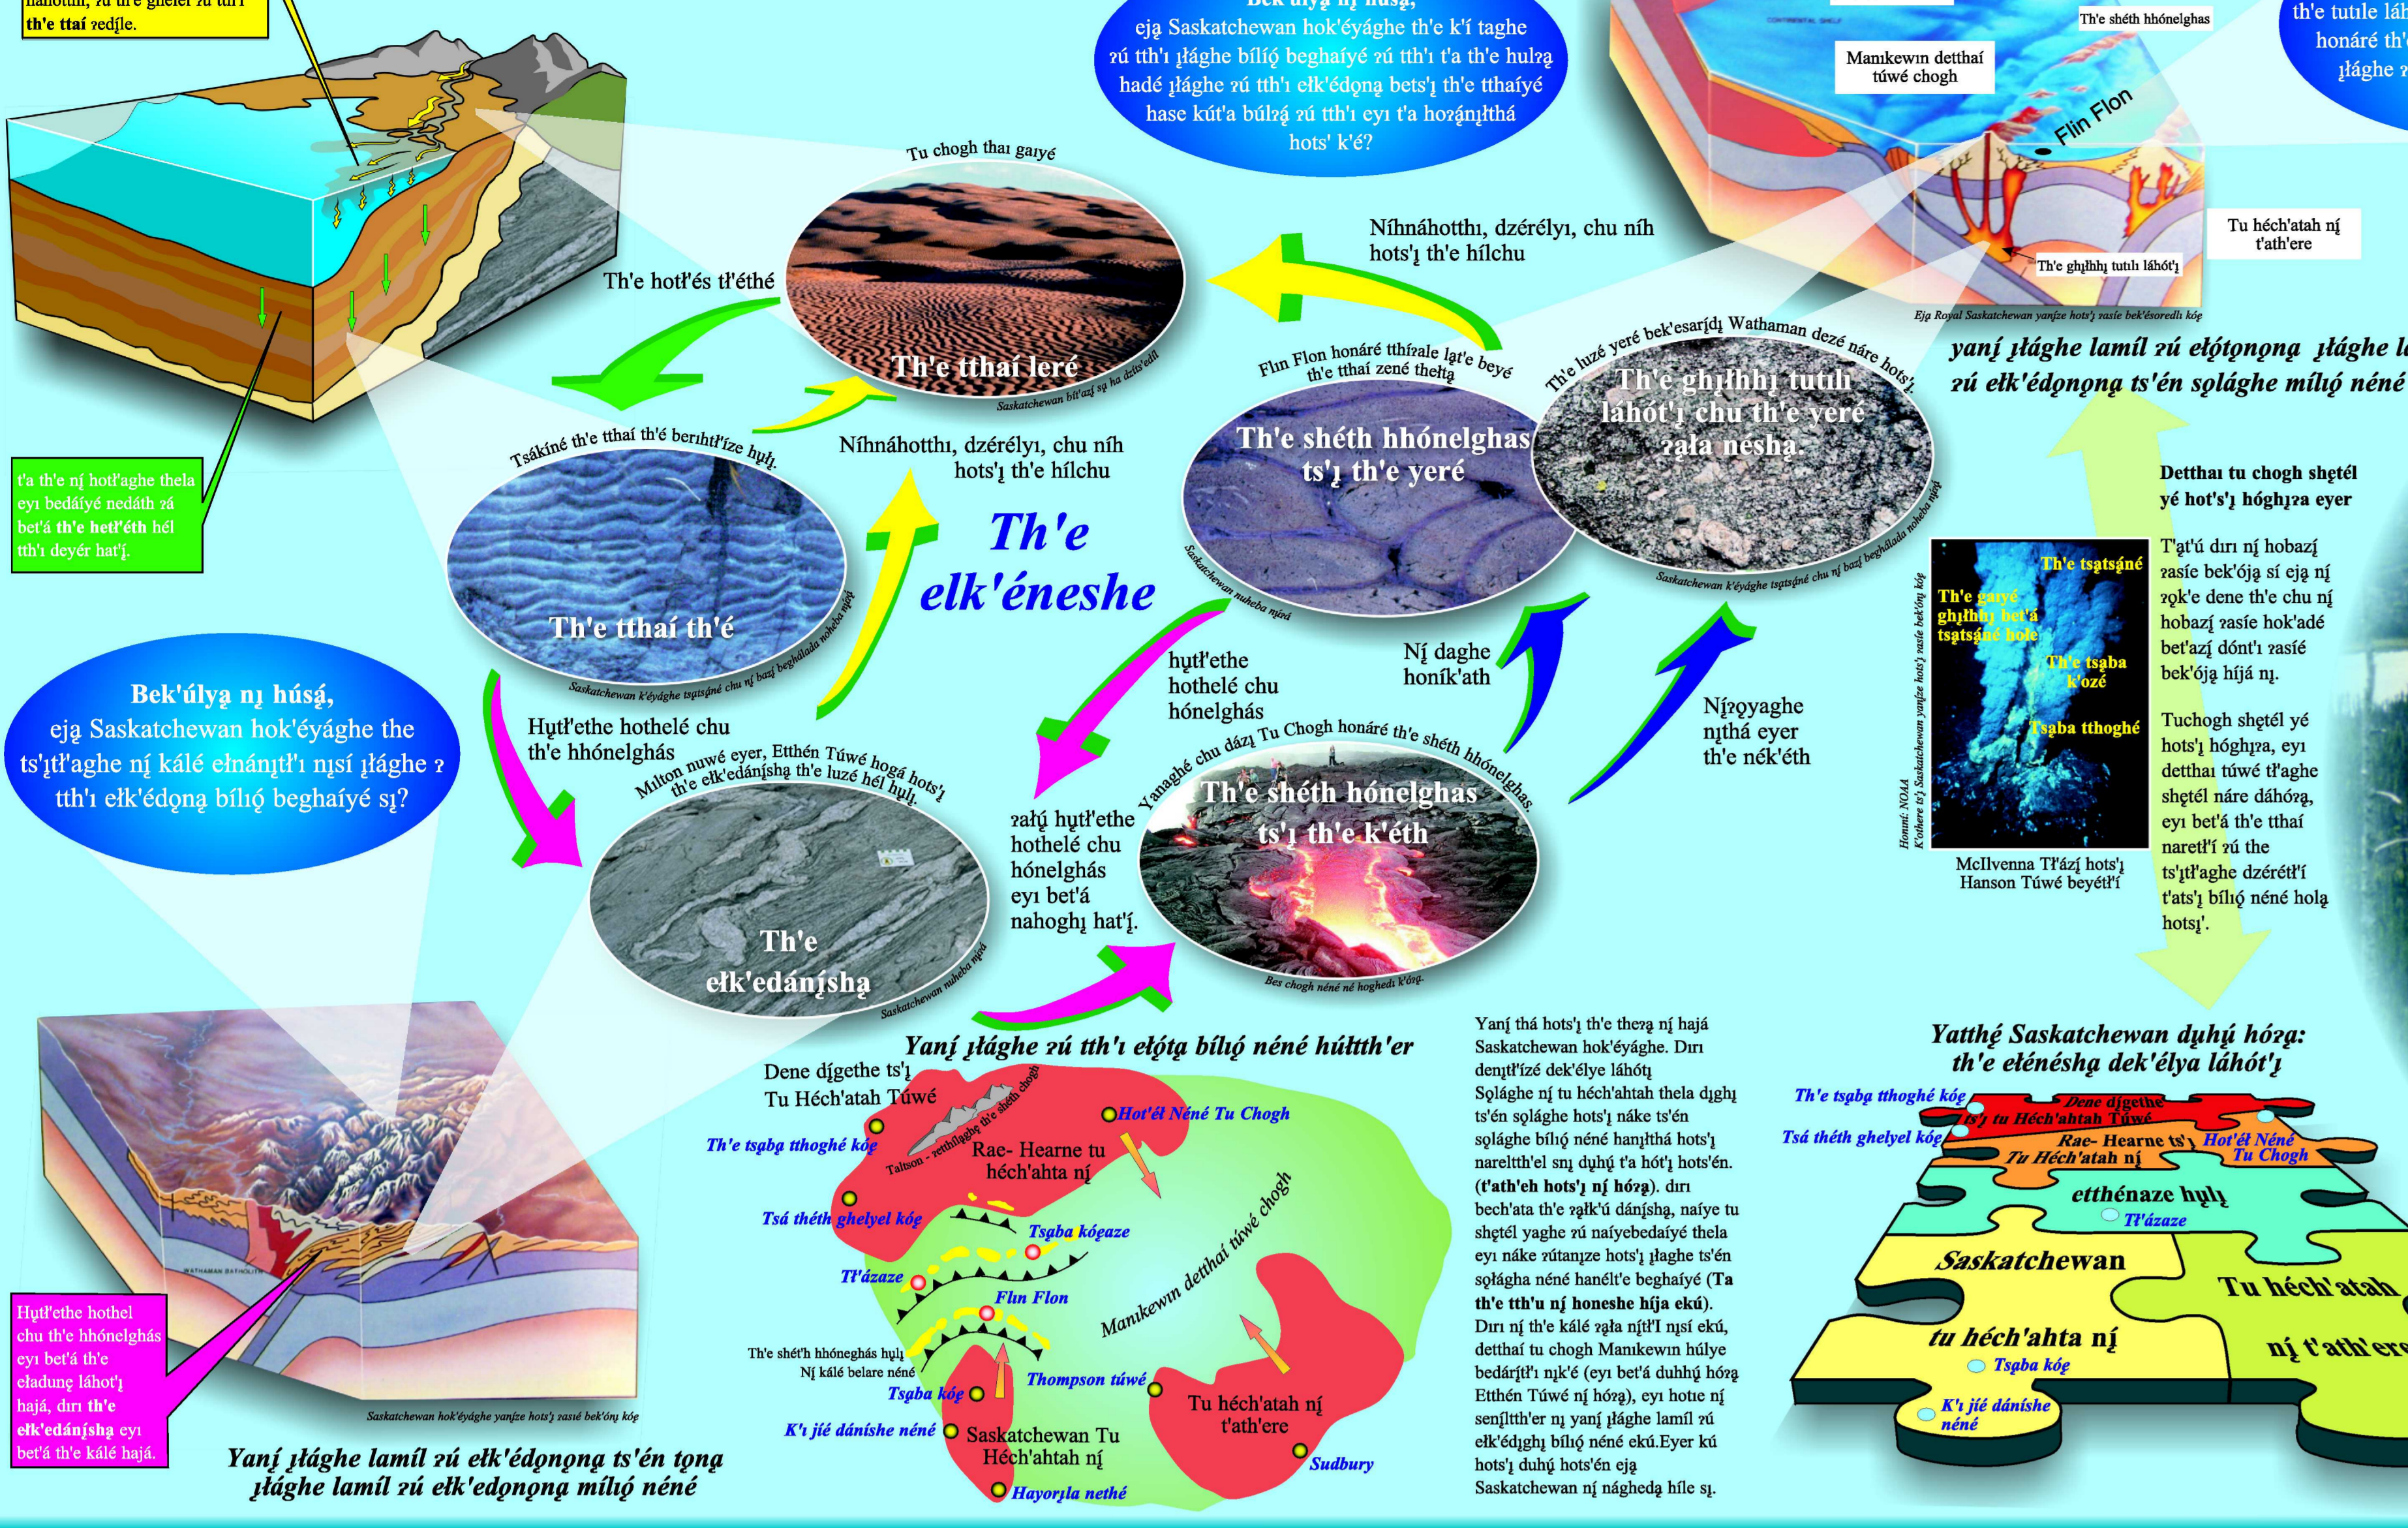

Ní th'e kálé hudzaí yatthé Saskatchewan Canada hok'éyághe

Eja Canada ní t'at'ú neshe sí begha n'zoriht'izé hólh hadáyorela beba.

Nuní yatthé dené dáhíidí há'e s'í, t'ahúké n' k'e nághidí sí horelyu elk'éch'a há'e, th'e néné yú sheh' néné yú dechen yághe wú, tu k'e dáhura, des nethé honaré yú, th'i' tuaze th'i' íg. Duri n' bet'áz dághida. "Tahúké lost hadáyoriha híto n' honz' híto elk'ézé. T'á th'e n' h'az, zásté íg bet'a s'íth'h híto n'í. N'í h'oz'áz yú chu bér bet'a nohesk'ehé dághidíh' n' dechen th'i' íg. T'á bet'áz nohenéthel wú, kí d'ú n' h'oz, zásté íg s'íth'h. Kúllí ná'í n' h'oz'sim nohesá zásté th'ela, dechen bet'a yó h'oz' h'á th'ela wú, bet'áz th'i' dené k'é honéhel wú, th'i' t'yeh'a th'i' ná'í b'or beghash'íh' h'á th'i' íg. Deney yá'né n'í t'ád'íh'p'á n' dechen tu t'ánoré'a sí eyi begharé t'edé n'í th'e bet'a t'á yuwé h'oz' n'í t'í' s'í' elk'éch'a í'arot'í eyi th'i' bet'a zásté d'arít'í' í'ím. T'á'ú s'íg'h'a zásté bet'ór'é'al h'oz' h'á th'i' bet'ór'é'a, ulu melu zúth'h t'í'es yú g'ehok'h Bethenég bet'a nahó'h'í' h'ú'el'í. Doyr zásté bet'ór'é'a d'oh'í' h'am'í dené n'í h'eneren' h'íle n'íde, t'at'ú n'í' nohesá thegá bek'ó'g' h'íle n'íde. N'íh'oz'sim nohesá n'í' thesh'y bet'ór'é'a h'a, kúllí besod'é hoch'á' beghéd' h'oz'a.

Th'e dáyat'h horá n'ydé...