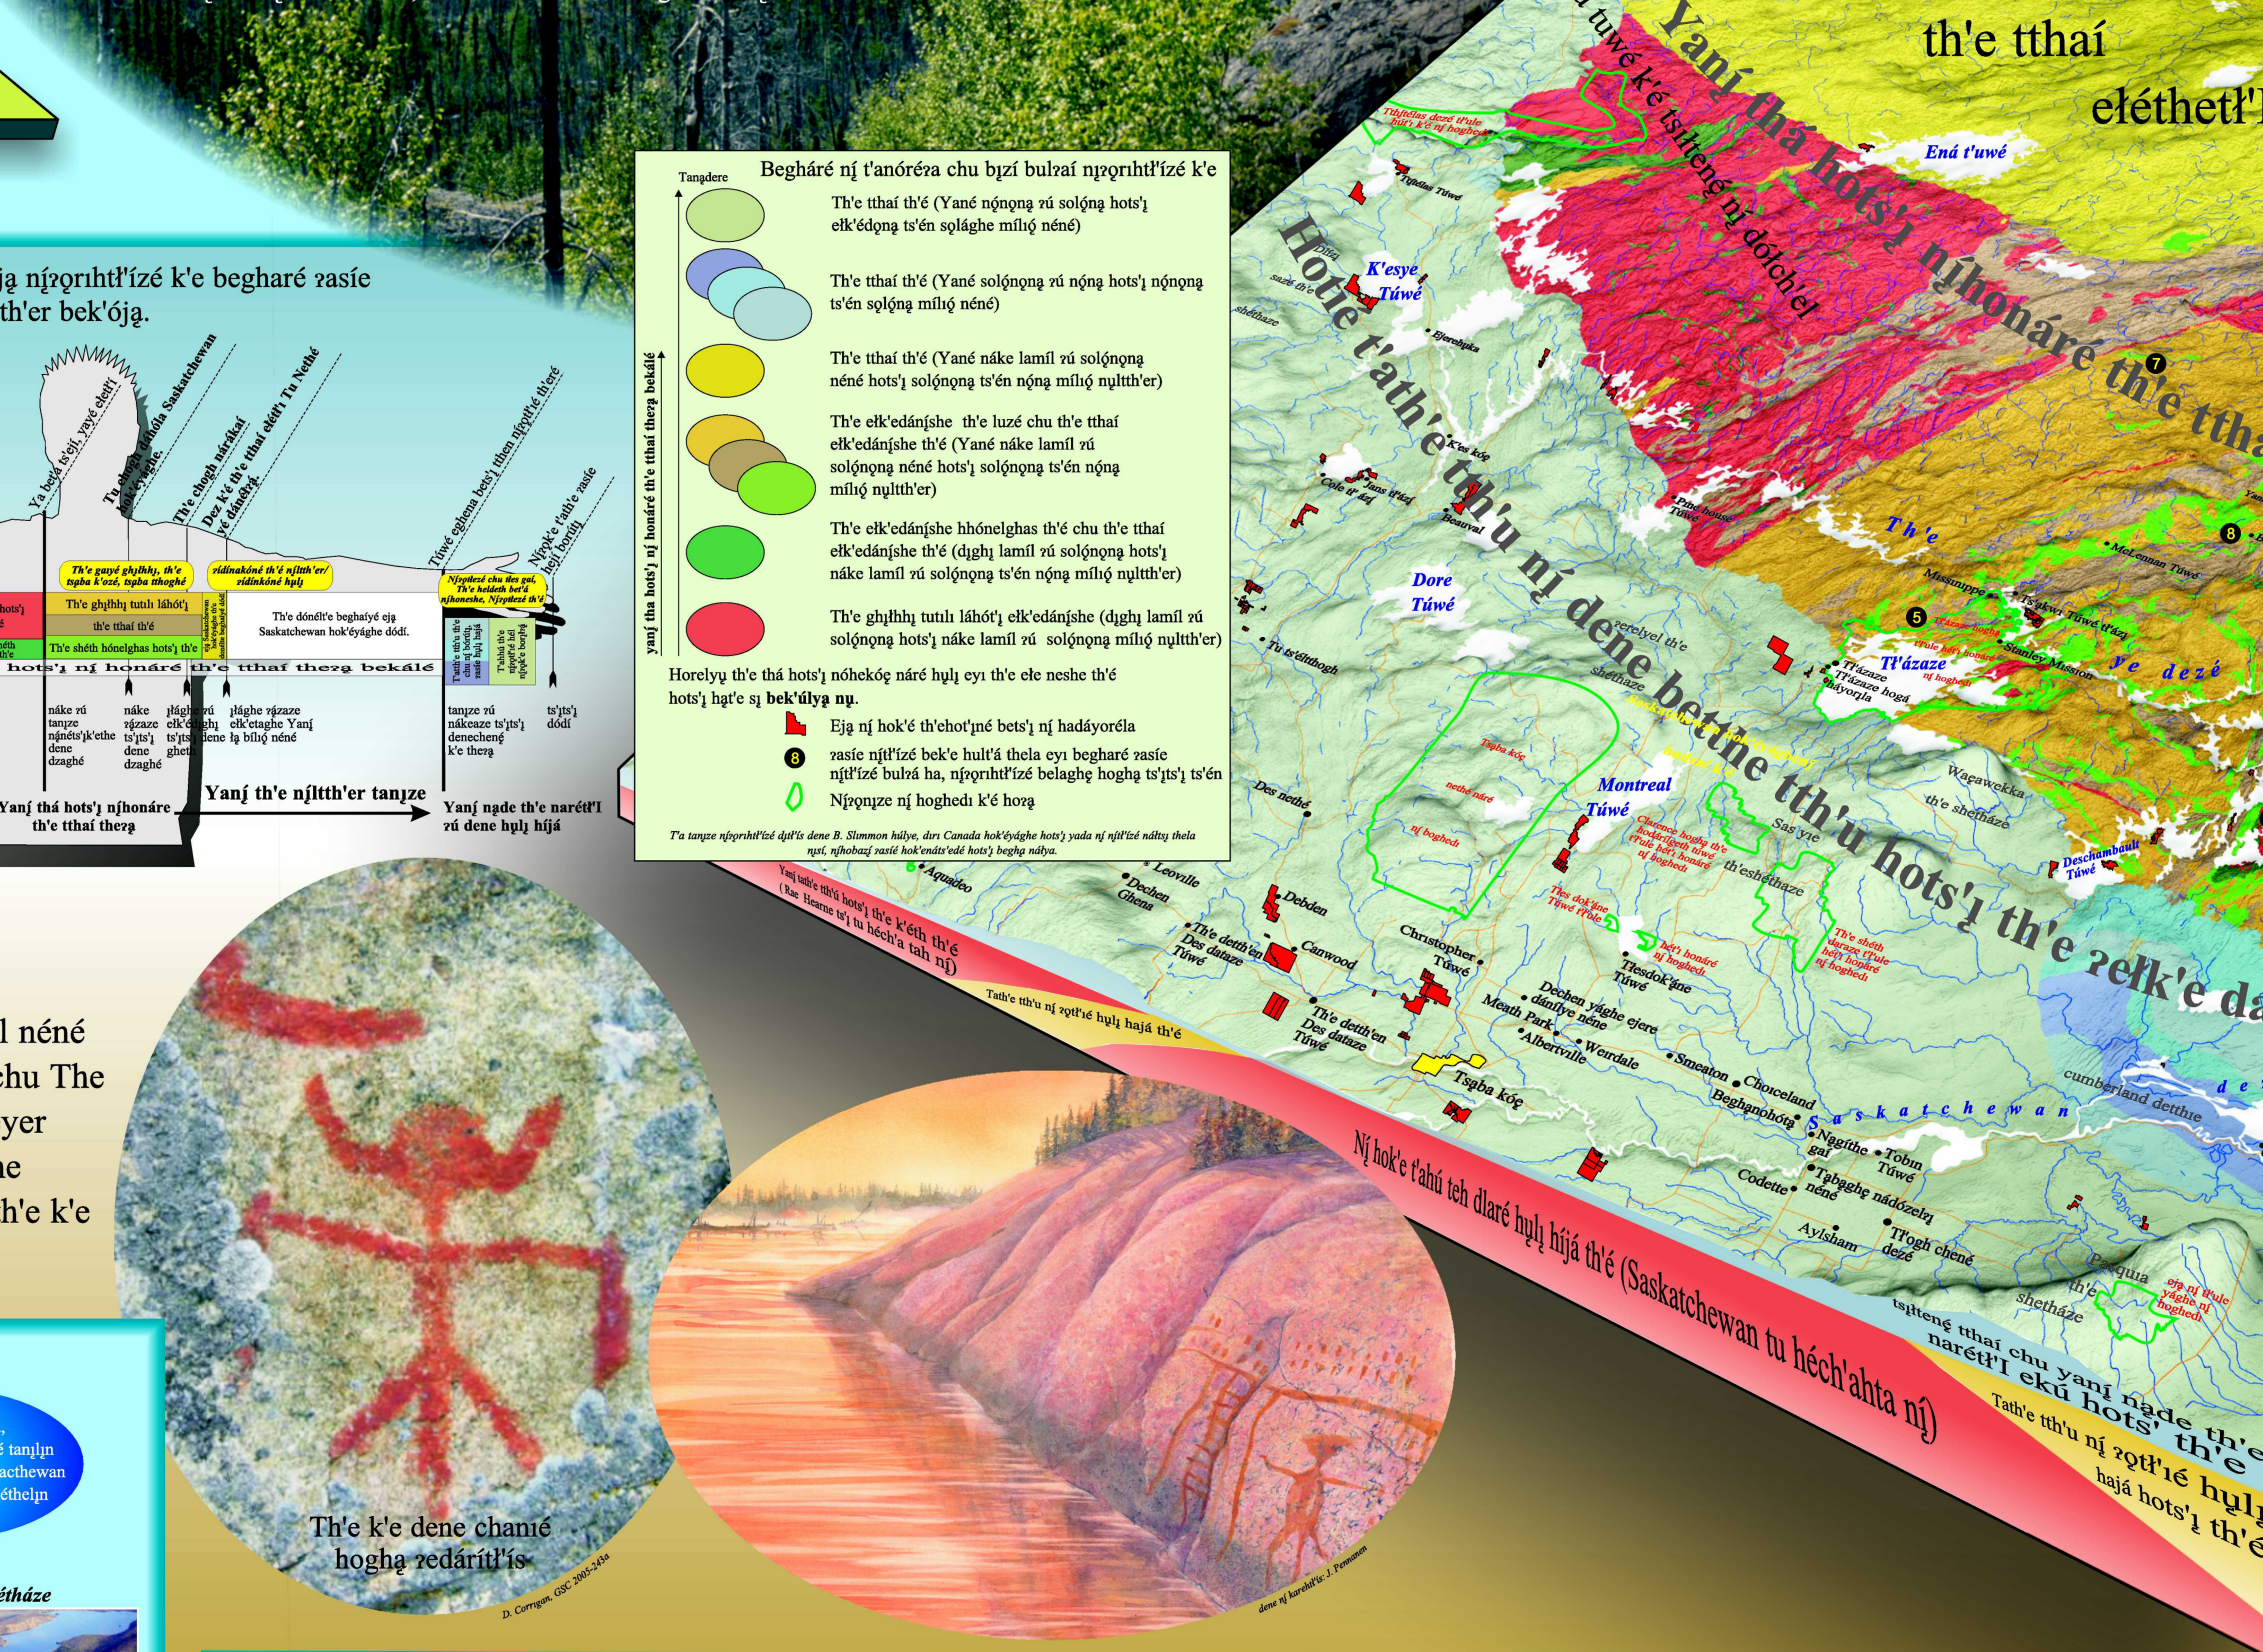

T'at'ú n'j bet'ór'é'zí

A collection of small circular images and text boxes showcasing various aspects of Saskatchewan's natural beauty and recreational activities. Images include people fishing, hiking, and enjoying the outdoors. Text boxes provide information about these activities and the natural resources that support them.