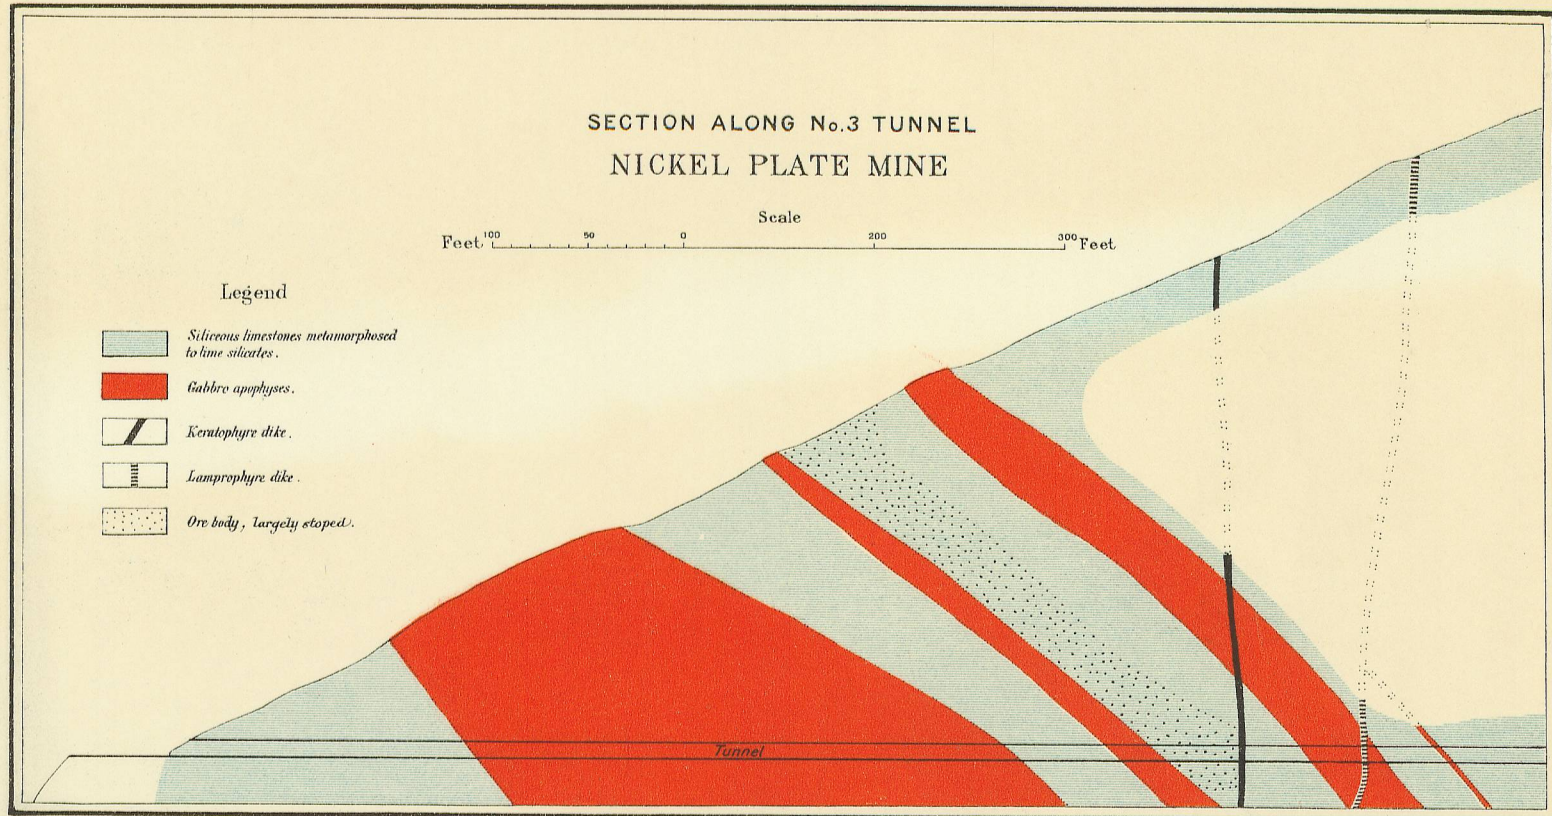

Canada
Department of Mines
GEOLOGICAL SURVEY.

HON. W. TEMPLEMAN, MINISTER; A. P. LOW, DEPUTY MINISTER;
R. W. BROCK, DIRECTOR.

1910

This document was produced
by scanning the original publication.

Ce document est le produit d'une
numérisation par balayage
de la publication originale.

Figure 3

library archival copy