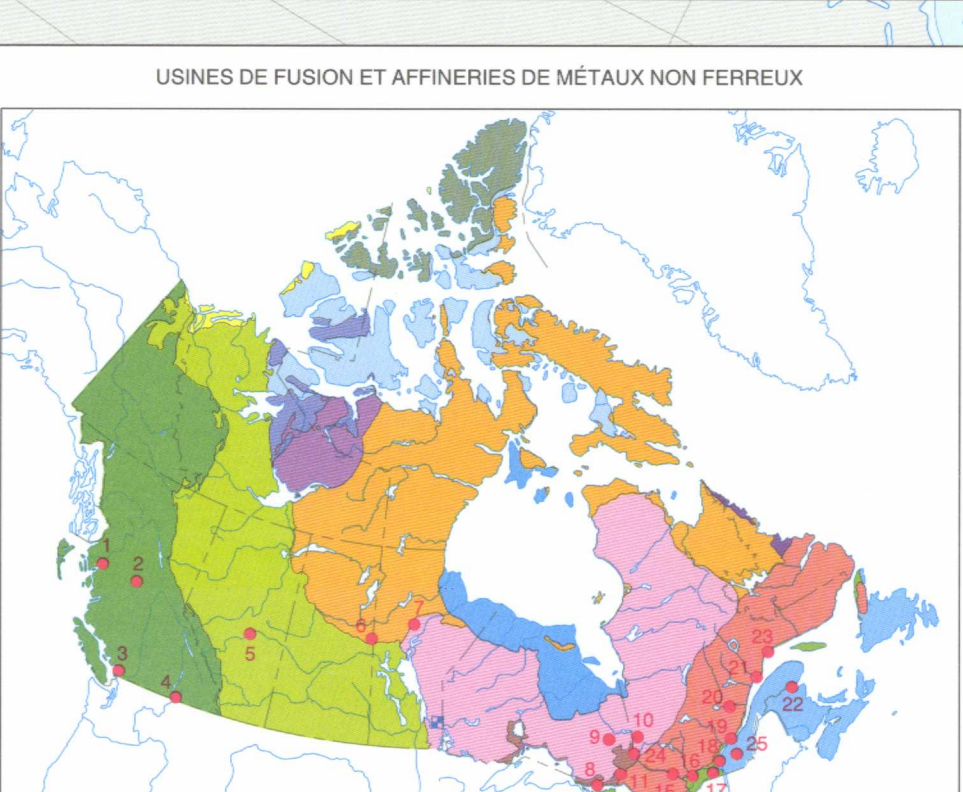

Table listing oil and gas fields across provinces and territories: Alberta, Saskatchewan, Manitoba, Ontario, Quebec, New Brunswick, Nova Scotia, Prince Edward Island, Newfoundland and Labrador, Yukon, Northwest Territories, Nunavut.

Table listing active mines across provinces and territories, categorized by mineral type: Coal, Iron, Gold, Silver, Copper, Nickel, Zinc, Lead, Uranium, Potash, etc.

Table listing temporary mine openings and closures in 2002 by province/territory.

Table listing temporary mine openings and closures for 2003 by province/territory.

Table listing non-ferrous metal smelters and refineries by province/territory.

Table listing iron and steel mills by province/territory.