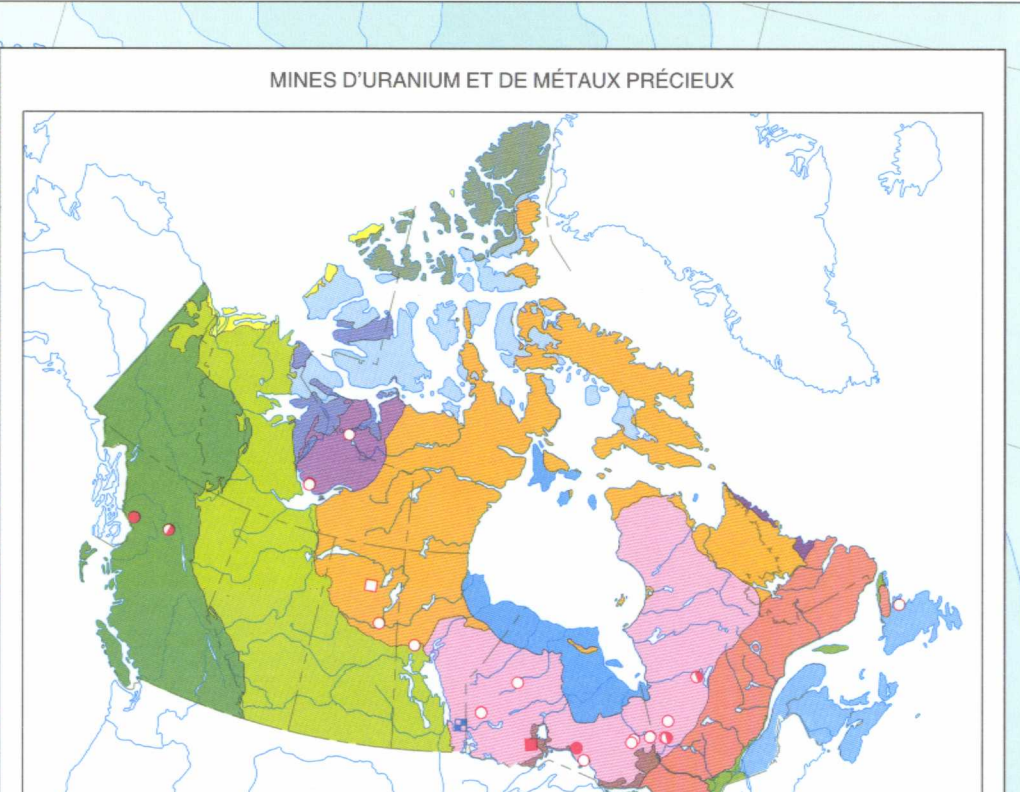

Table listing oil and gas fields across provinces and territories: Alberta, Saskatchewan, Manitoba, Ontario, Quebec, New Brunswick, Nova Scotia, Prince Edward Island, Newfoundland and Labrador, Yukon, Northwest Territories, Nunavut.

Table listing active mines across provinces and territories, categorized by mineral type: Coal, Iron, Gold, Silver, Copper, Nickel, Zinc, Lead, Uranium, Potash, etc.

Table listing temporary mine openings and closures in 2002 by province/territory.

Table listing temporary mine openings and closures for 2003 by province/territory.

Table listing non-ferrous metal smelters and refineries by province/territory.

Table listing iron and steel mills by province/territory.

Table showing mineral production in Canada by province/territory in 2002.

Table showing the number of important mines in Canada by province/territory in 2002.

Table showing geological entities (rocks, faults, etc.) with a legend.