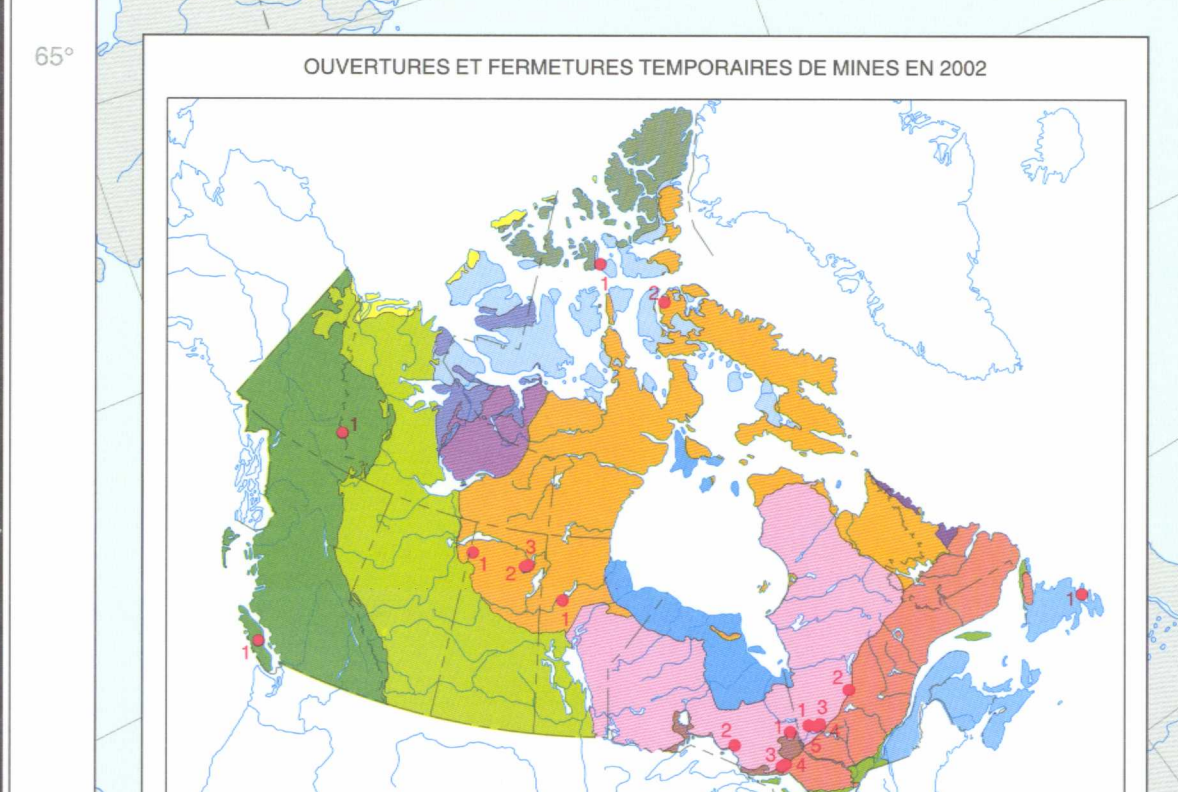

Table listing oil and gas fields across provinces and territories: Alberta, Saskatchewan, Manitoba, Ontario, Quebec, New Brunswick, Nova Scotia, Prince Edward Island, Newfoundland and Labrador, Yukon, Northwest Territories, Nunavut.

Table listing active mines across provinces and territories, categorized by mineral type: Coal, Iron, Gold, Silver, Copper, Nickel, Zinc, Lead, Uranium, Potash, etc.

Table listing temporary mine openings and closures in 2002 by province/territory.

Table listing temporary mine openings and closures for 2003 by province/territory.

Table listing non-ferrous metal smelters and refineries by province/territory.

Table listing iron and steel mills by province/territory.

Table showing mineral production in Canada by province/territory in 2002.

Table showing the number of important mines in Canada by province/territory in 2002.

Table showing geological entities (rocks, faults, etc.) with a legend.