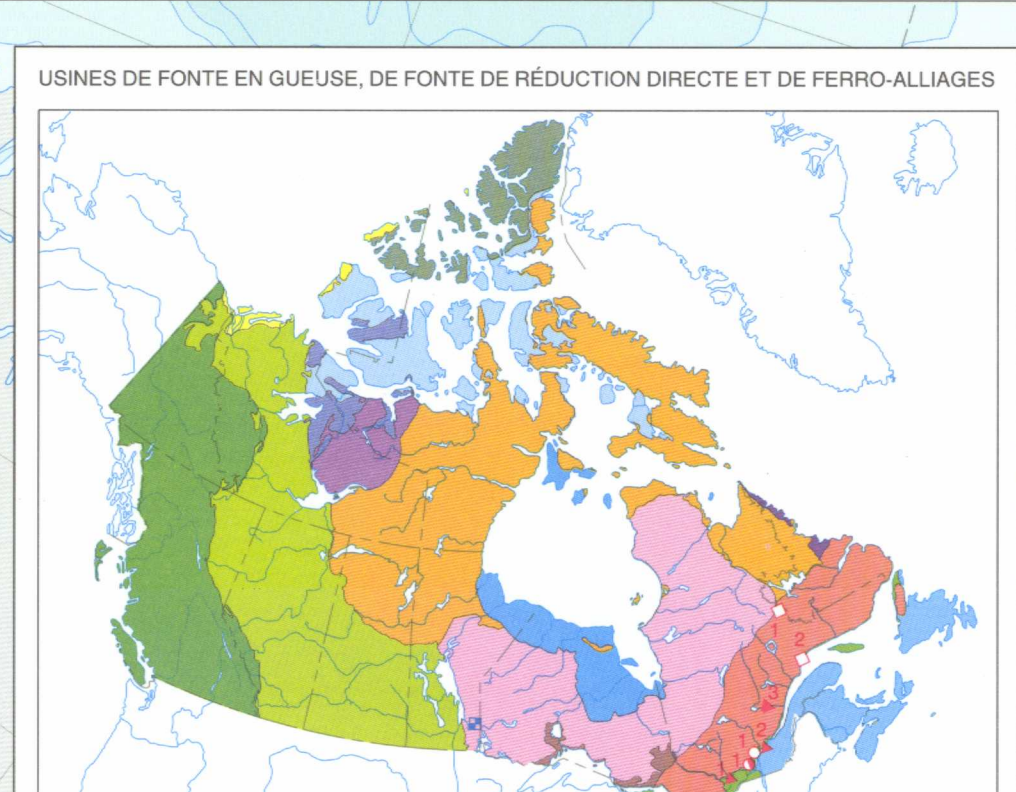

Table listing oil and gas fields across provinces and territories: Alberta, Saskatchewan, Manitoba, Ontario, Quebec, New Brunswick, Nova Scotia, Prince Edward Island, Newfoundland and Labrador, Yukon, Northwest Territories, Nunavut.

Table listing active mines across provinces and territories, categorized by mineral type: Coal, Iron, Gold, Silver, Copper, Nickel, Zinc, Lead, Uranium, Potash, etc.

Table listing temporary mine openings and closures in 2002 by province/territory.

Table listing temporary mine openings and closures for 2003 by province/territory.

Table listing non-ferrous metal smelters and refineries by province/territory.

Table listing iron and steel mills by province/territory.