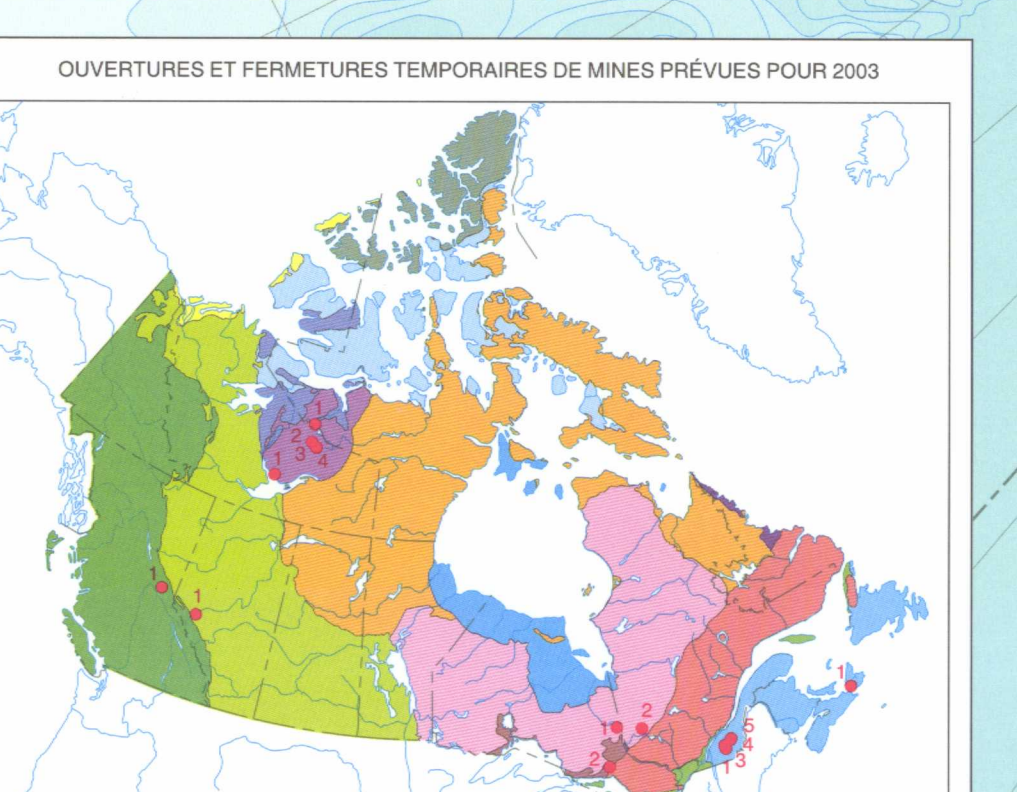

Table listing oil and gas fields across provinces and territories: Alberta, Saskatchewan, Manitoba, Ontario, Quebec, New Brunswick, Nova Scotia, Prince Edward Island, Newfoundland and Labrador, Yukon, Northwest Territories, Nunavut.

Table listing active mines across provinces and territories, categorized by mineral type: Coal, Iron, Gold, Silver, Copper, Nickel, Zinc, Lead, Uranium, Potash, etc.

Table listing temporary mine openings and closures in 2002 by province/territory.

Table listing temporary mine openings and closures for 2003 by province/territory.

Table listing non-ferrous metal smelters and refineries by province/territory.

Table listing iron and steel mills by province/territory.

Table showing mineral production in Canada by province/territory in 2002.

Table showing the number of important mines in Canada by province/territory in 2002.

Table showing geological entities (rocks, faults, etc.) with a legend.