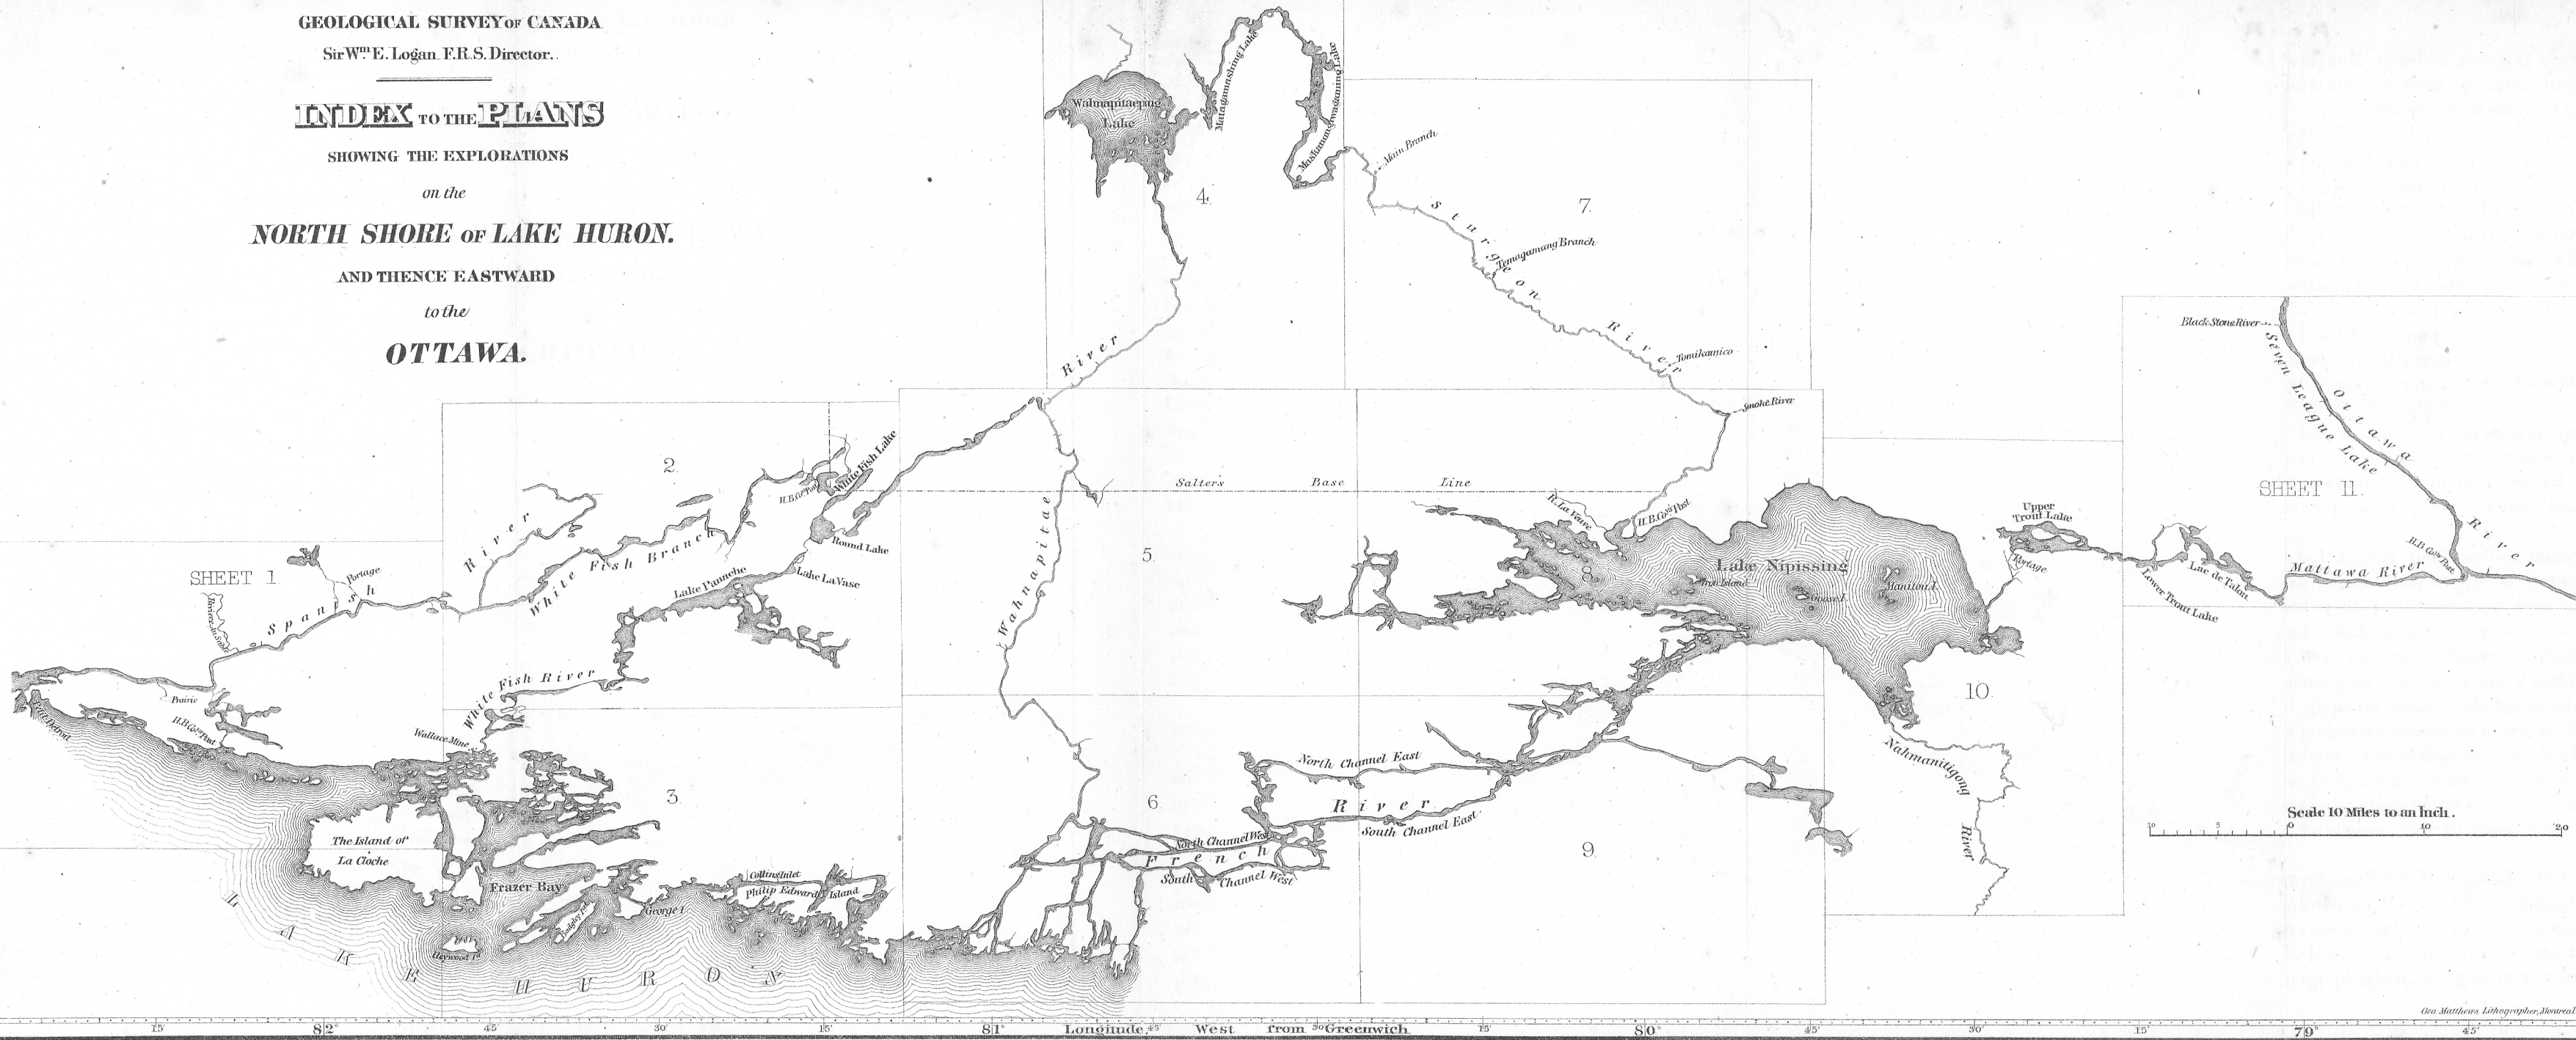

GEOLOGICAL SURVEY OF CANADA

Sir W^m E. Logan, F.R.S. Director.

INDEX TO THE PLANS

SHOWING THE EXPLORATIONS

on the

NORTH SHORE OF LAKE HURON.

AND THENCE EASTWARD

to the

OTTAWA.

SHEET I.

SHEET II.

Longitude West from Greenwich